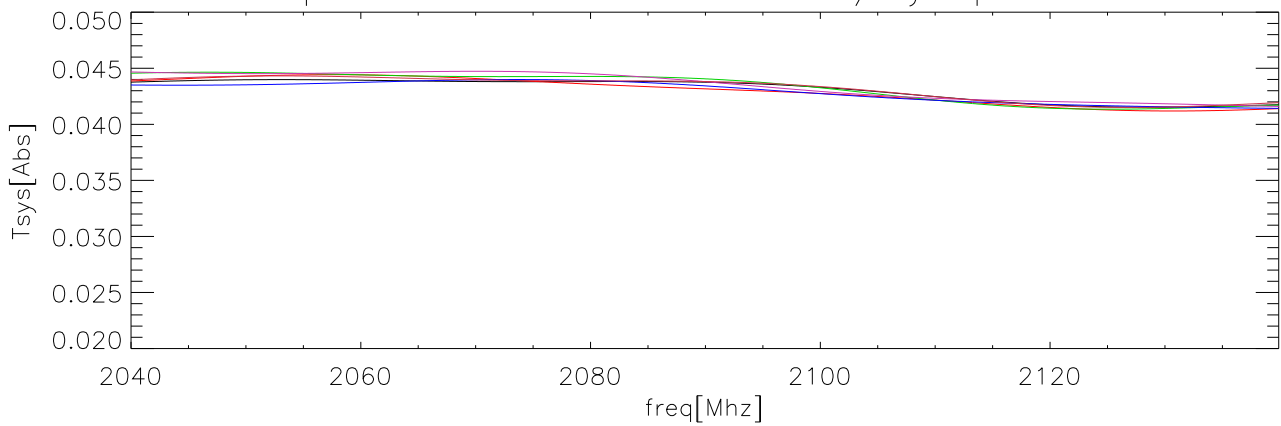

26sep08 OverPlot fits to CalDeFlection/Tsys polA on abs

26sep08 OverPlot fits to CalDeFlection/Tsys polB on abs

26sep08 OverPlot fits to CalDeFlection/Tsys polA on Sky

26sep08 OverPlot fits to CalDeFlection/Tsys polB on Sky