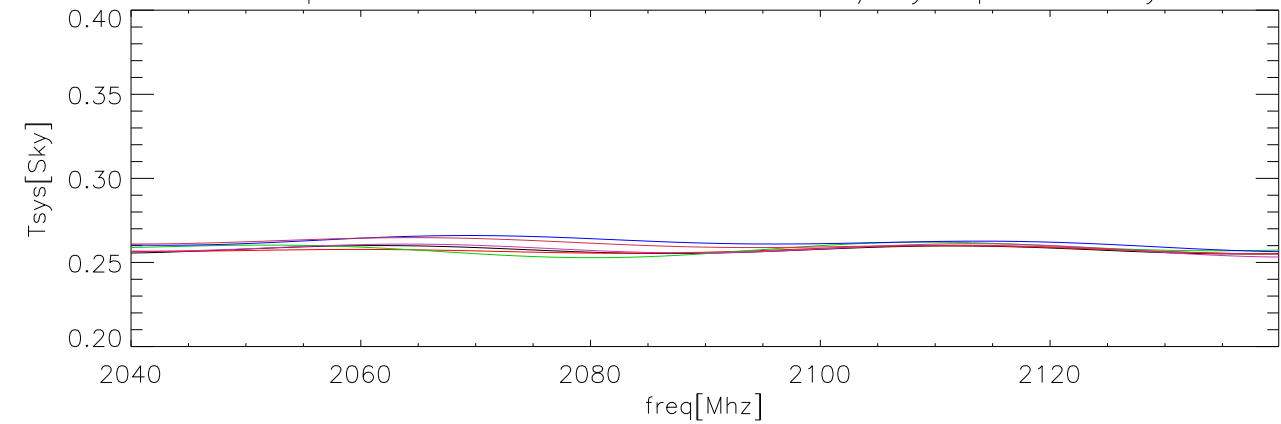

26sep08 OverPlot fits to CalDeFlection/Tsys polA on abs

26sep08 OverPlot fits to CalDeFlection/Tsys polB on abs

26sep08 OverPlot fits to CalDeFlection/Tsys polA on Sky

26sep08 OverPlot fits to CalDeFlection/Tsys polB on Sky