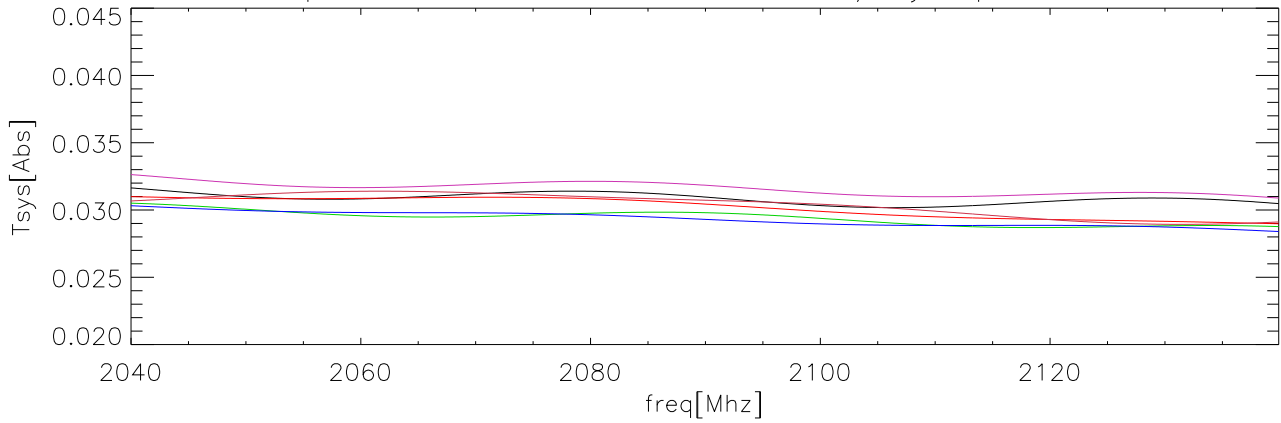

26sep08 OverPlot fits to CalDeFlection/Tsys polA on abs

26sep08 OverPlot fits to CalDeFlection/Tsys polB on abs

26sep08 OverPlot fits to CalDeFlection/Tsys polA on Sky

26sep08 OverPlot fits to CalDeFlection/Tsys polB on Sky