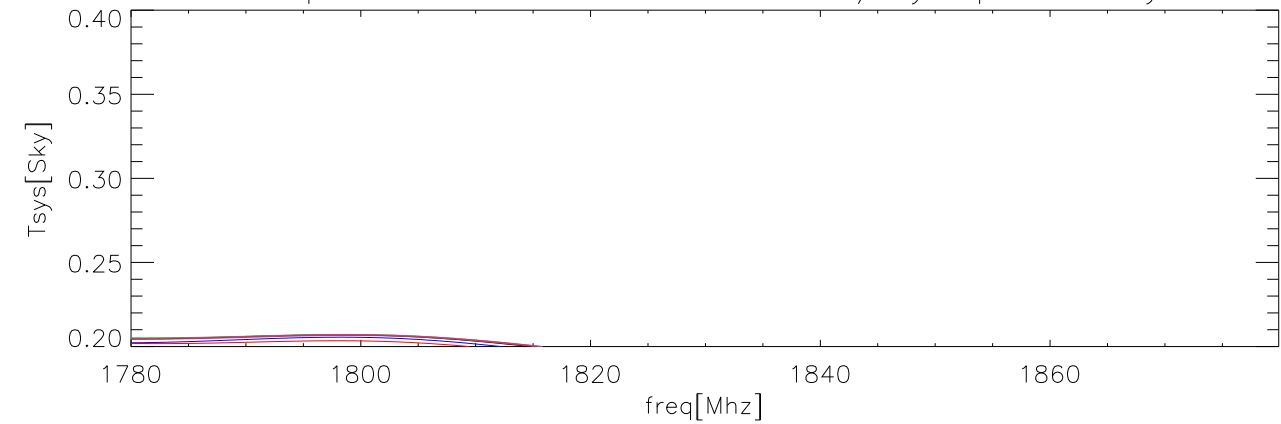

26sep08 OverPlot fits to CalDeFlection/Tsys polA on abs

26sep08 OverPlot fits to CalDeFlection/Tsys polB on abs

26sep08 OverPlot fits to CalDeFlection/Tsys polA on Sky

26sep08 OverPlot fits to CalDeFlection/Tsys polB on Sky