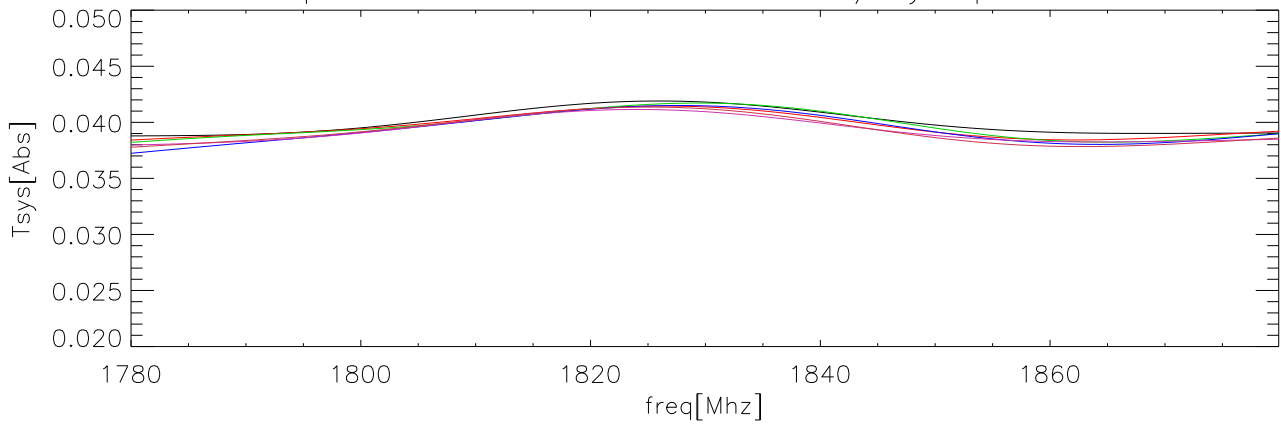

26sep08 OverPlot fits to CalDeFlection/Tsys polA on abs

26sep08 OverPlot fits to CalDeFlection/Tsys polB on abs

26sep08 OverPlot fits to CalDeFlection/Tsys polA on Sky

26sep08 OverPlot fits to CalDeFlection/Tsys polB on Sky