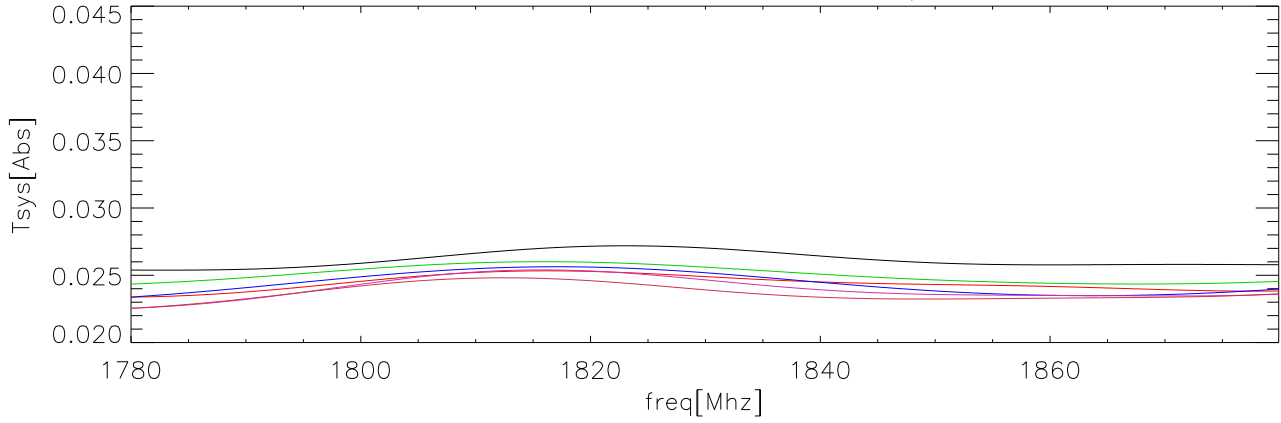

26sep08 OverPlot fits to CalDeFlection/Tsys polA on abs

26sep08 OverPlot fits to CalDeFlection/Tsys polB on abs

26sep08 OverPlot fits to CalDeFlection/Tsys polA on Sky

26sep08 OverPlot fits to CalDeFlection/Tsys polB on Sky