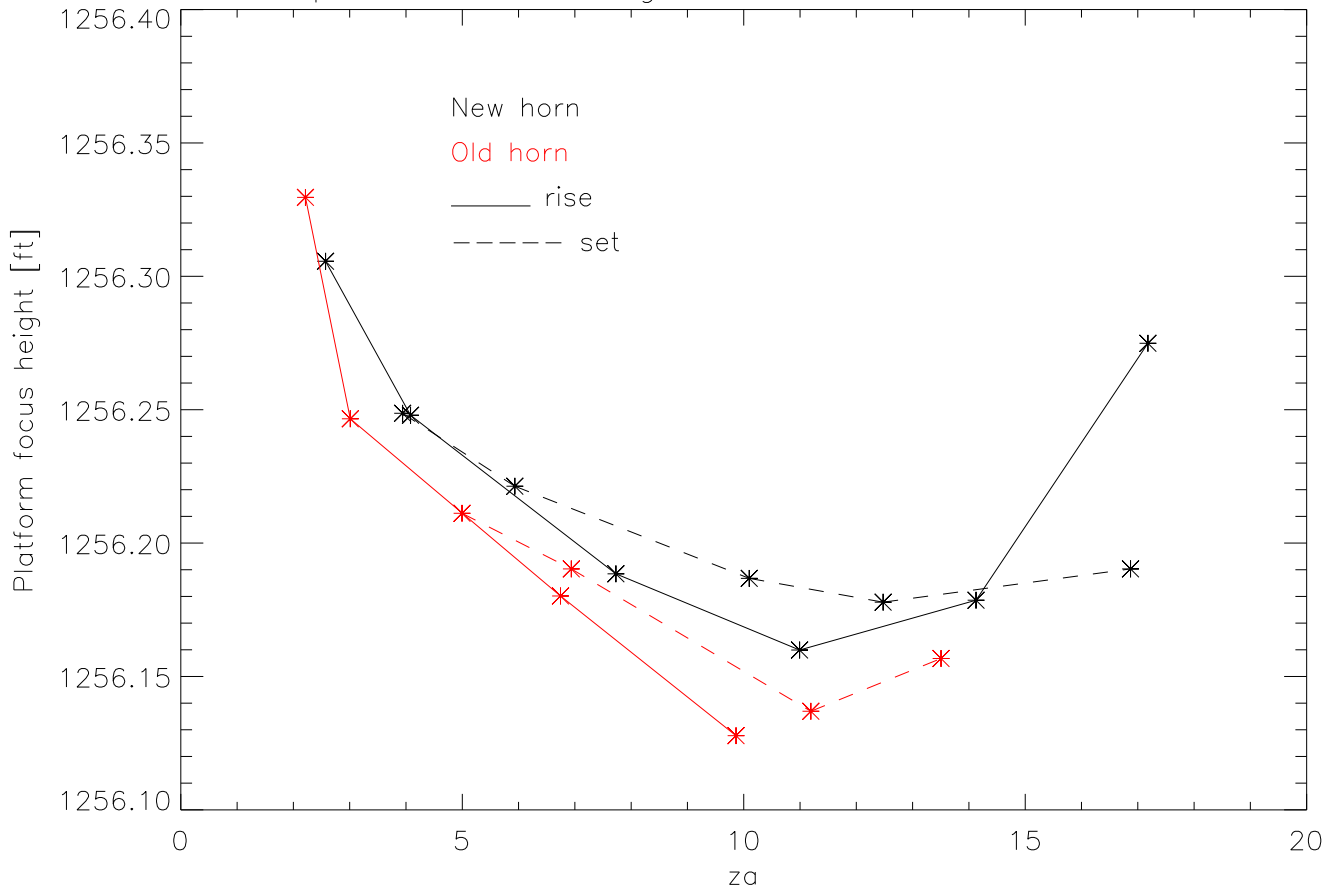

platform focus height for new and old sbtx horn

sbTxNewhornFocus - sbTxOldHornFocus vs z_a