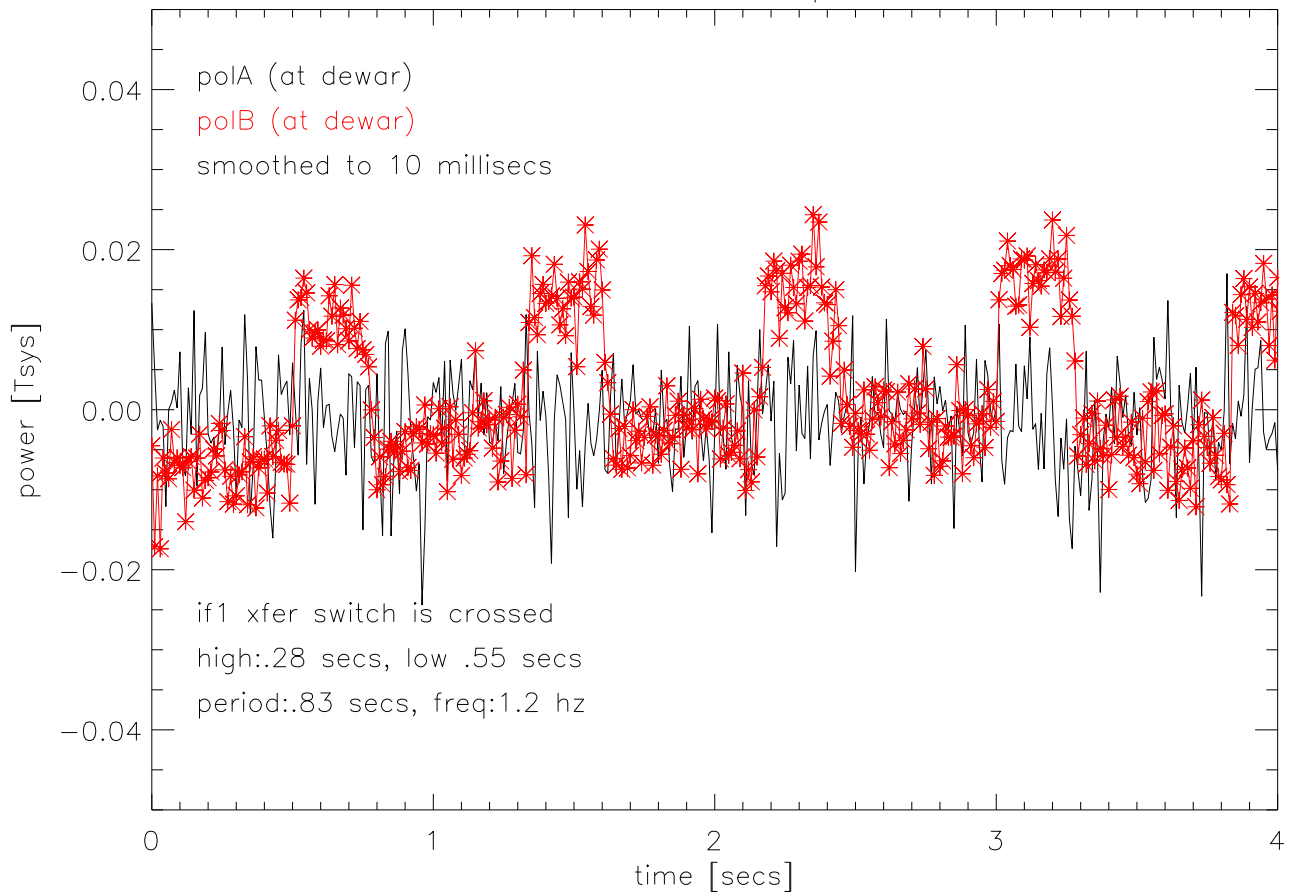

13oct04 sbn shutter closed. power versus time

13oct04 sbn spectrum of power data with shutter closed