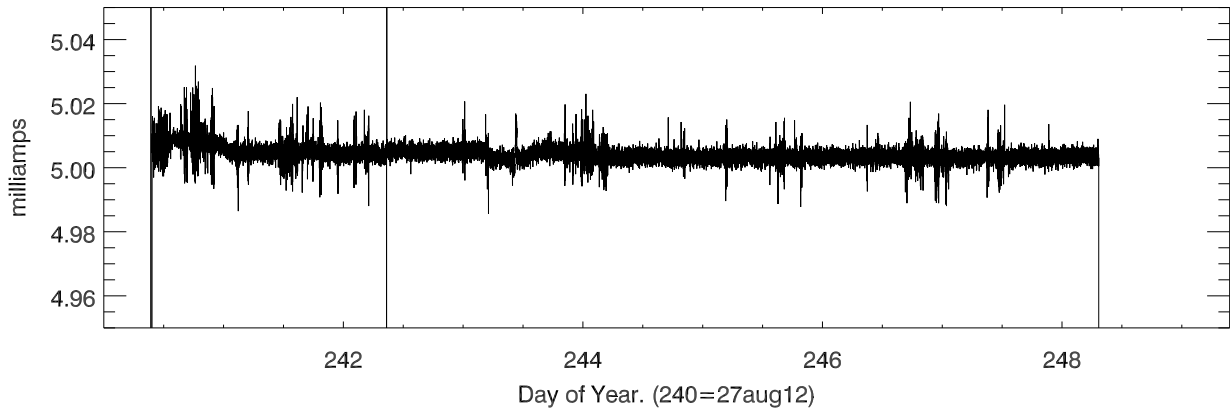

29aug12 Cband Bias cable replaced. Drain current PoIA Stage 1

PolB Stage 1

PoIA Stage 2

PolB Stage 2