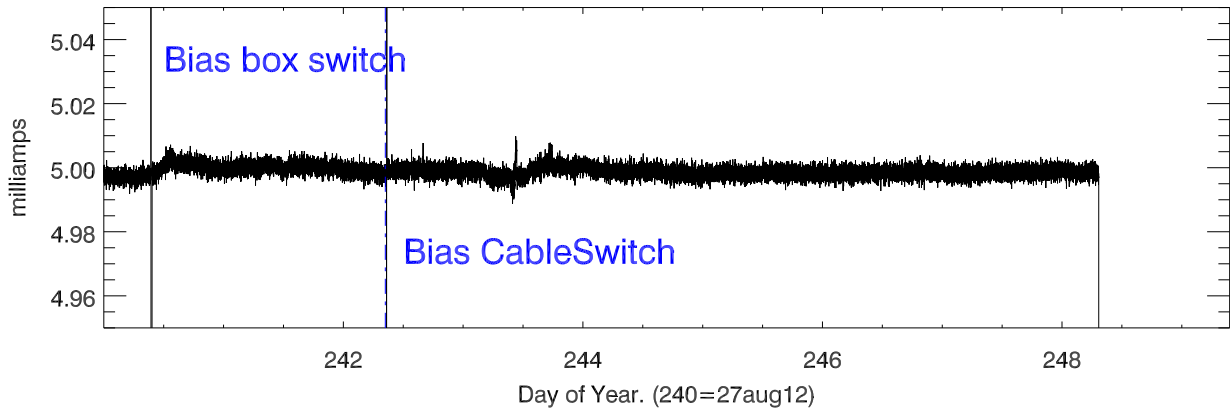

29aug12 Cband Bias cable replaced. Drain current PoIA Stage 1

PolB Stage 1

PoIA Stage 2

PolB Stage 2