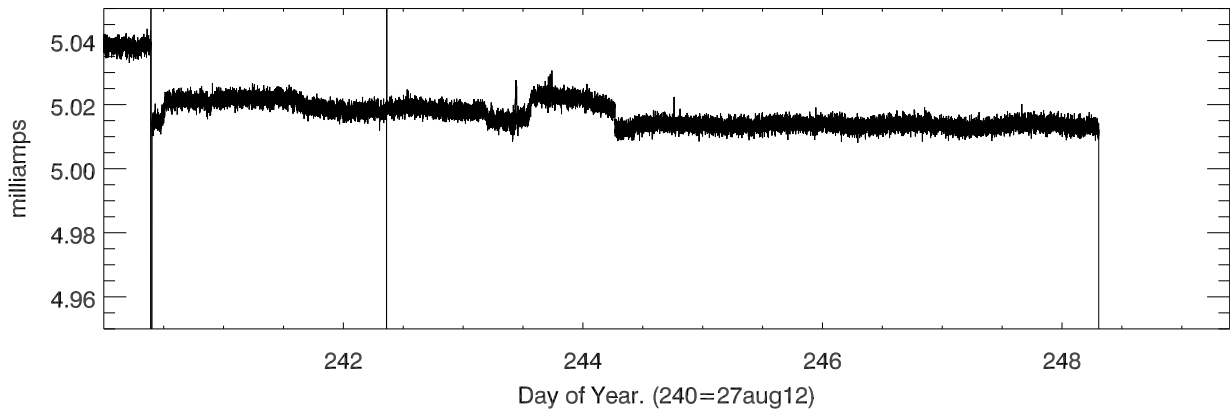

29aug12 Cband Bias cable replaced. Drain current PoIA Stage 1

PolB Stage 1

PoIA Stage 2

PolB Stage 2