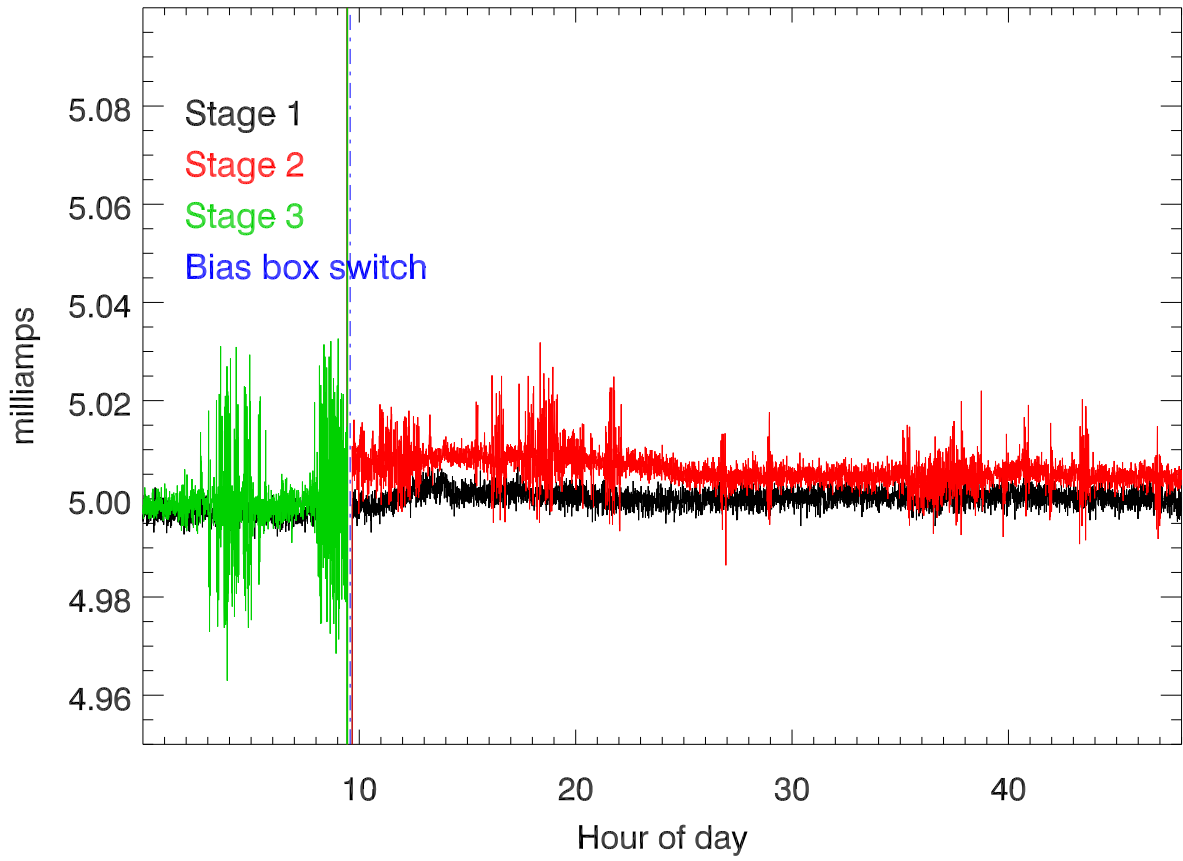

27aug12 cband drain current. bias box switched with sbh. PoIA

PoIB