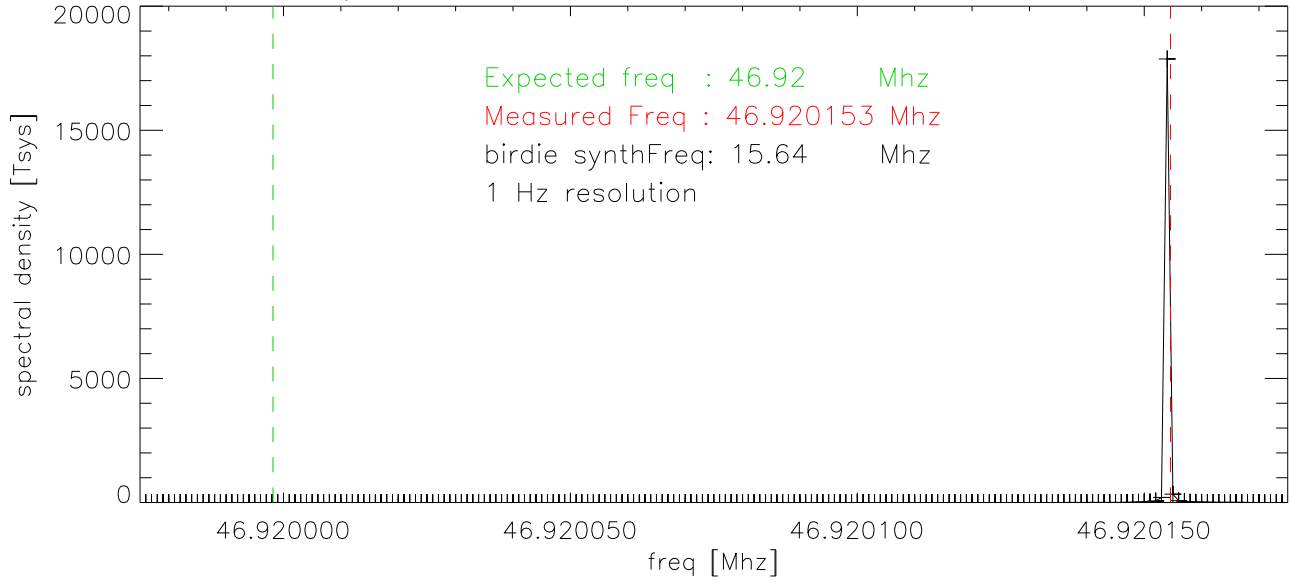

20jan06 birdie maker freq is offset from expected,

birdie 47.000452 Mhz with sidelobes +/- 11.403Khz

time variable birdie at 46.689Mhz. (1 sec spectra, 31Hz resolution)