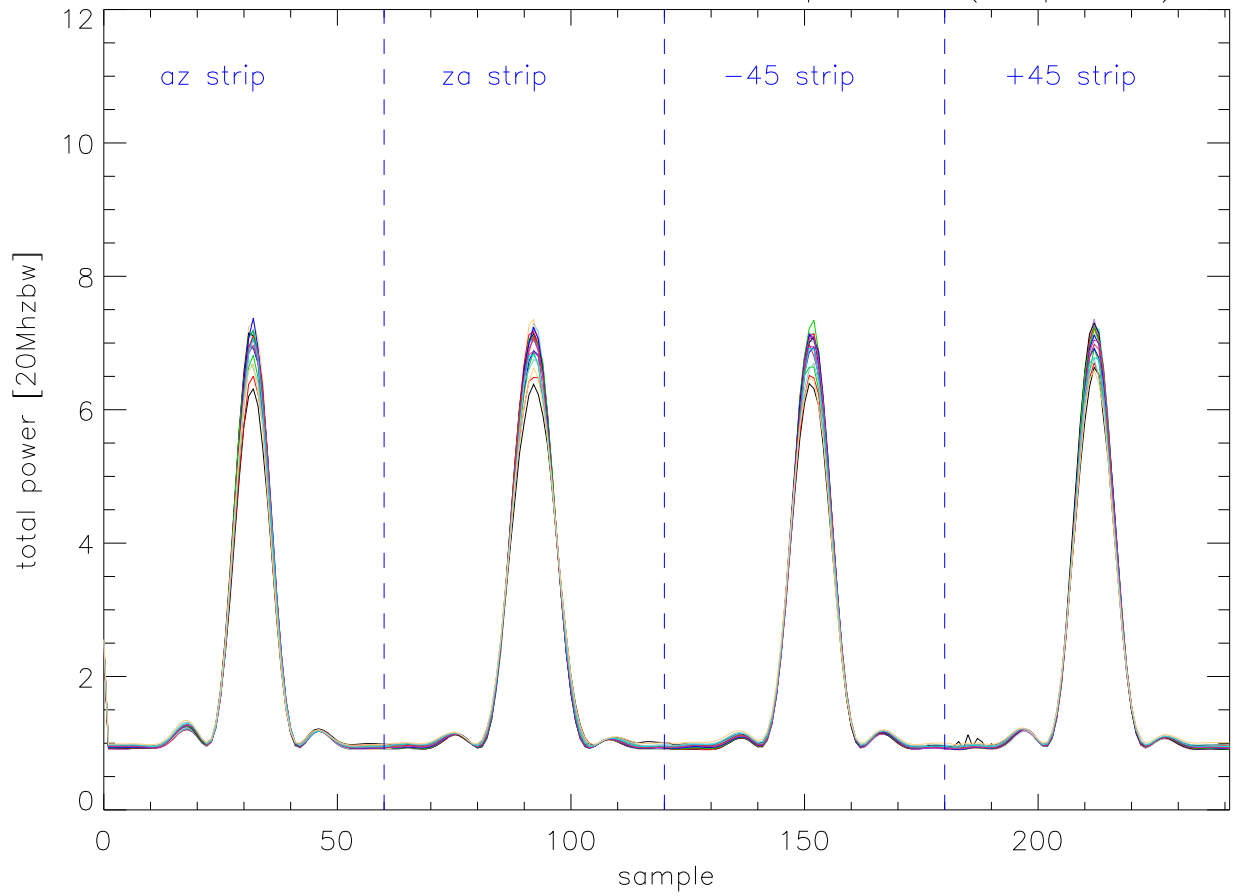

Jul06 430Gr B0134+329,dual cross patterns (19 passes)

Jul06 430Gr B0340+048,dual cross patterns (17 passes)