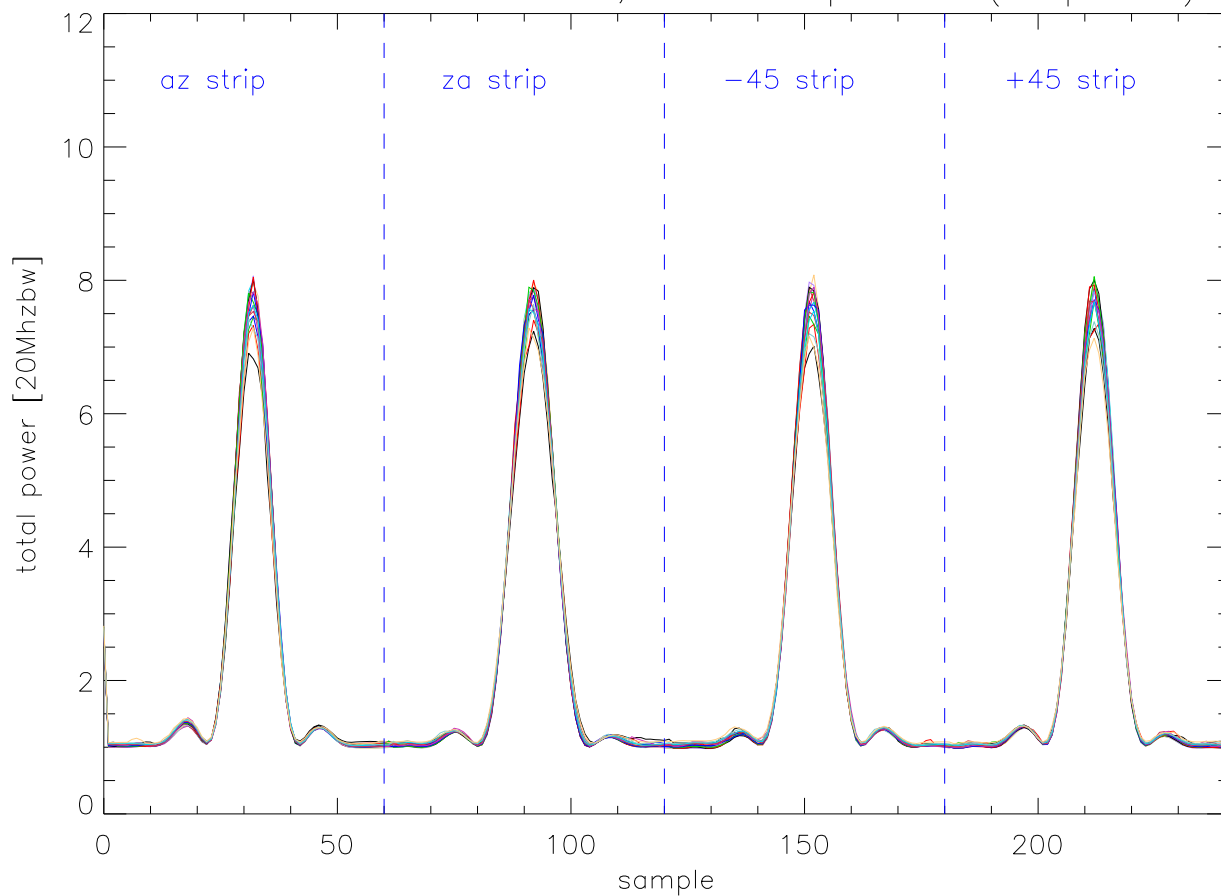

15Jul06 430Gr B0134+329,dual cross patterns (19 passes)

15Jul06 430Gr B0340+048,dual cross patterns (14 passes)