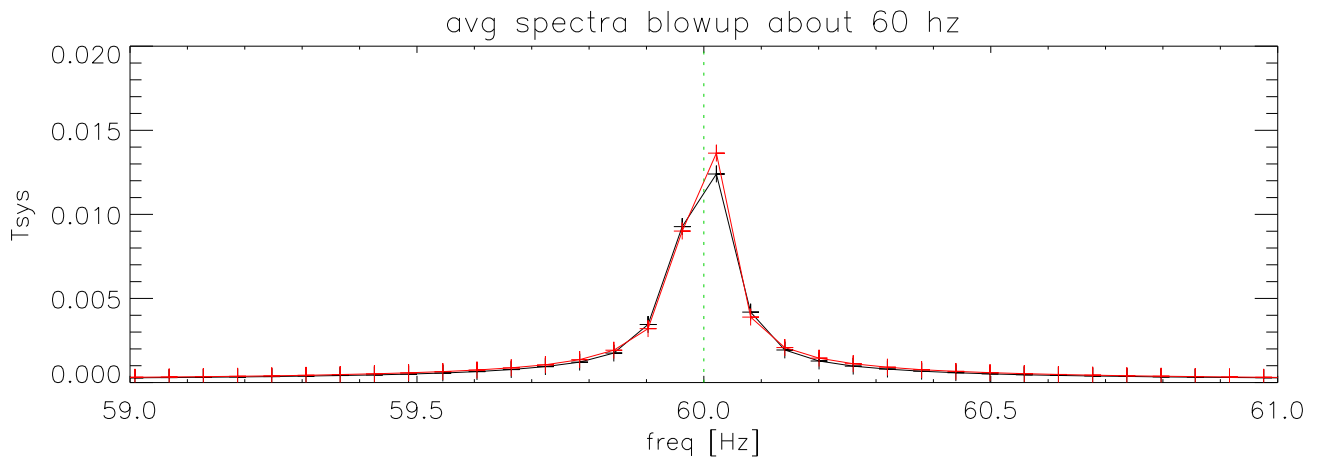

p1693 327rcvr Avg Total Pwr (TP) spectra jan-may07

327Rcvr p1693 Strength 60 Hz (with offset for display) jan07–may07