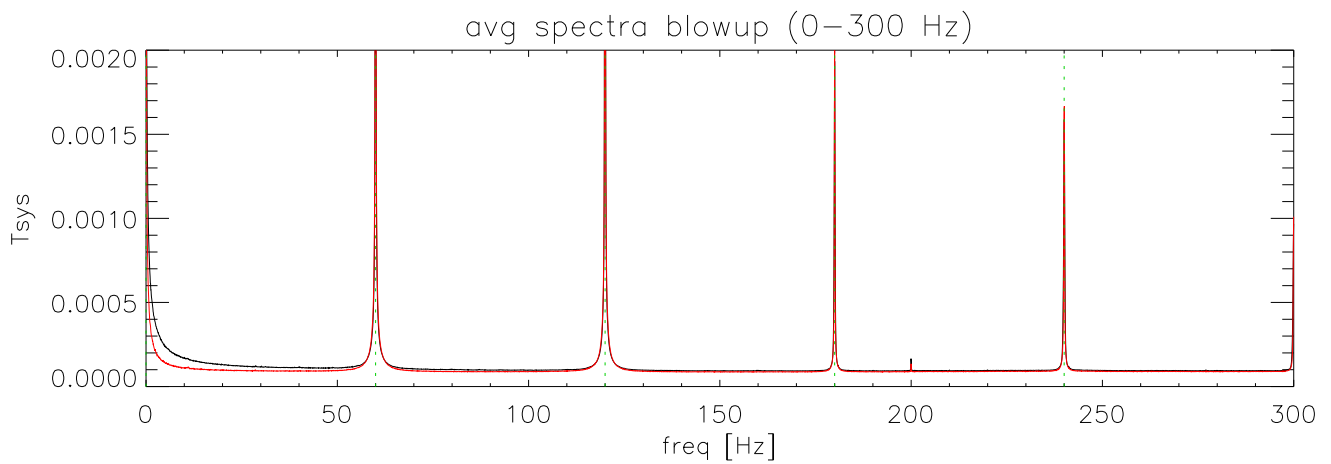

p1693 327rcvr Avg Total Pwr (TP) spectra jan-may07

327Rcvr p1693 Strength 60 Hz (with offset for display) jan07–may07