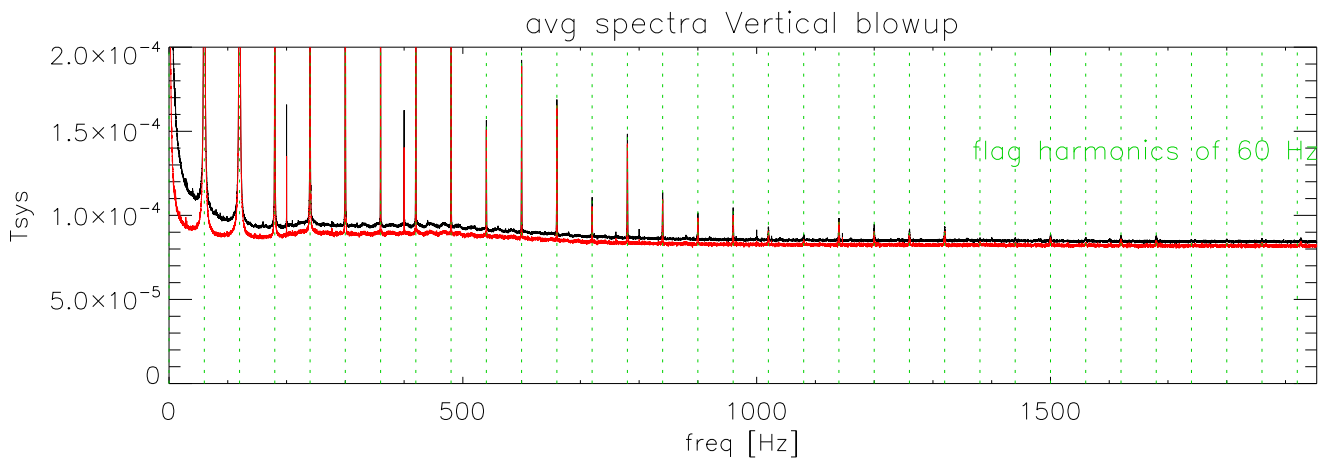

p1693 327rcvr Avg Total Pwr (TP) spectra jan-may07

327Rcvr p1693 Strength 60 Hz (with offset for display) jan07–may07