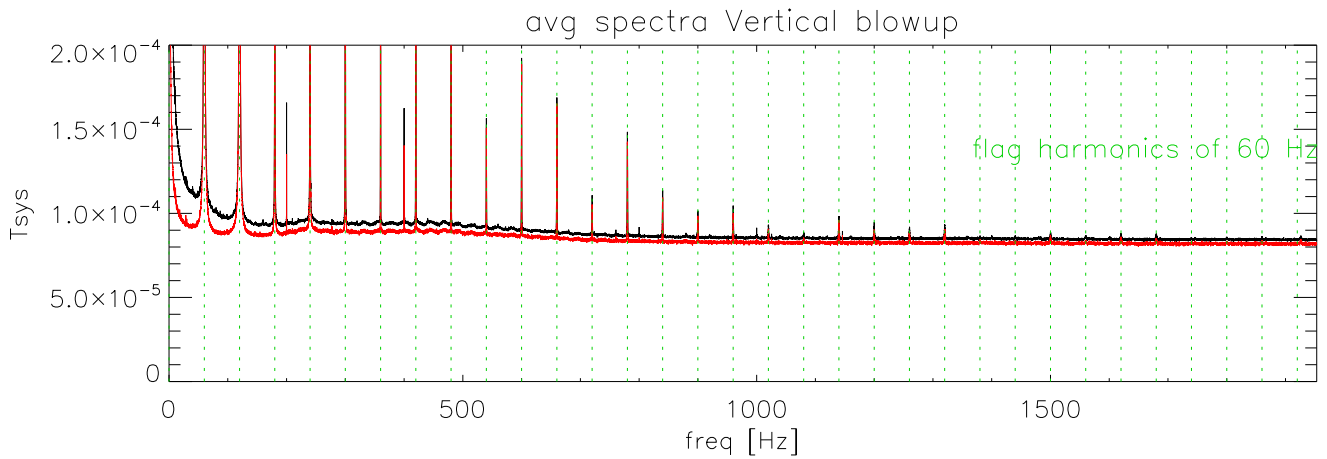

p1693 327rcvr Avg Total Pwr (TP) spectra jan-may07

327Rcvr p1693 Strength 60 Hz (with offset for display) jan07–may07