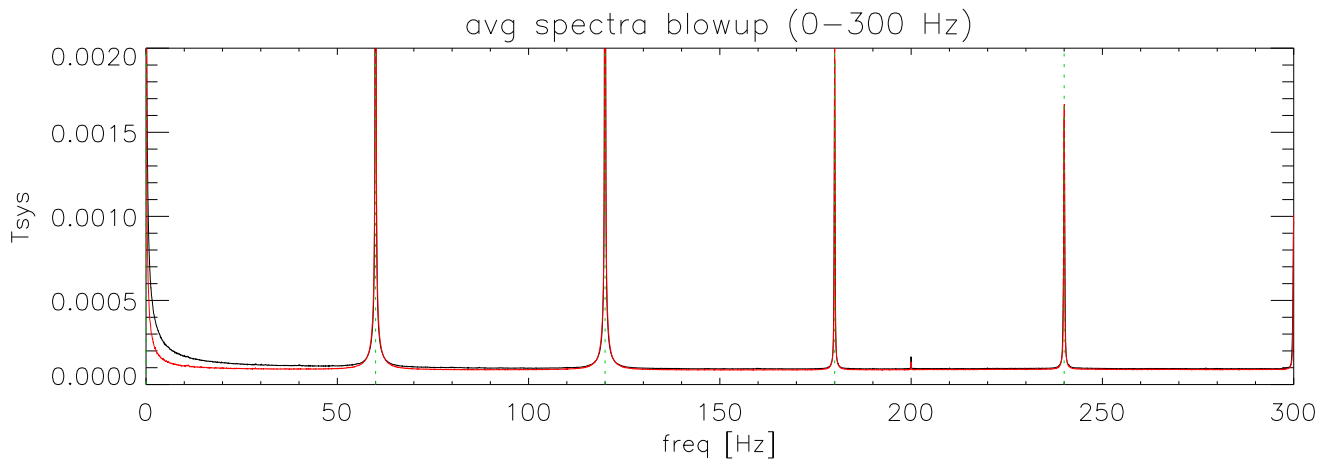

p1693 327rcvr Avg Total Pwr (TP) spectra jan-may07

327Rcvr p1693 Strength 60 Hz (with offset for display) jan07–may07