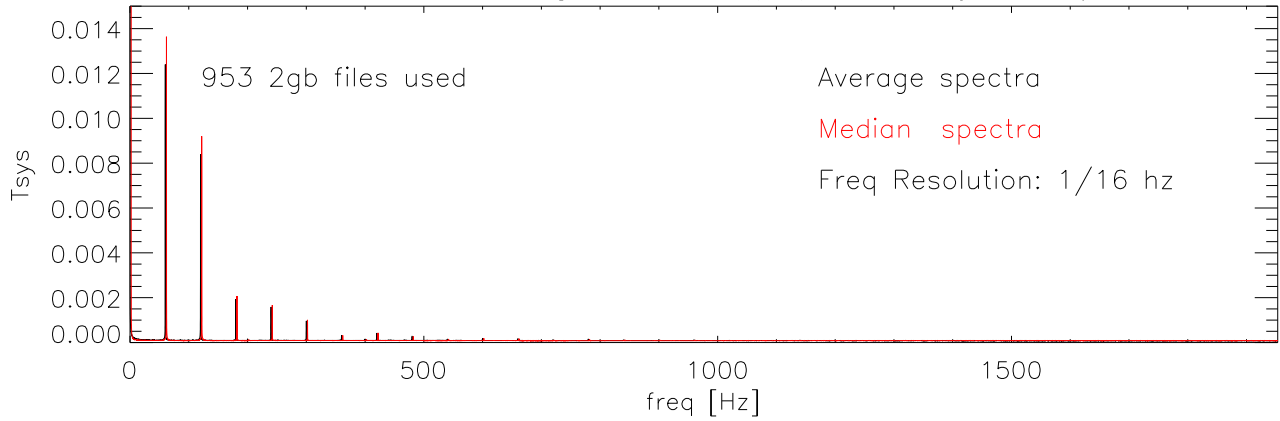

p1693 327rcvr Avg Total Pwr (TP) spectra jan-may07

327Rcvr p1693 Strength 60 Hz (with offset for display) jan07–may07