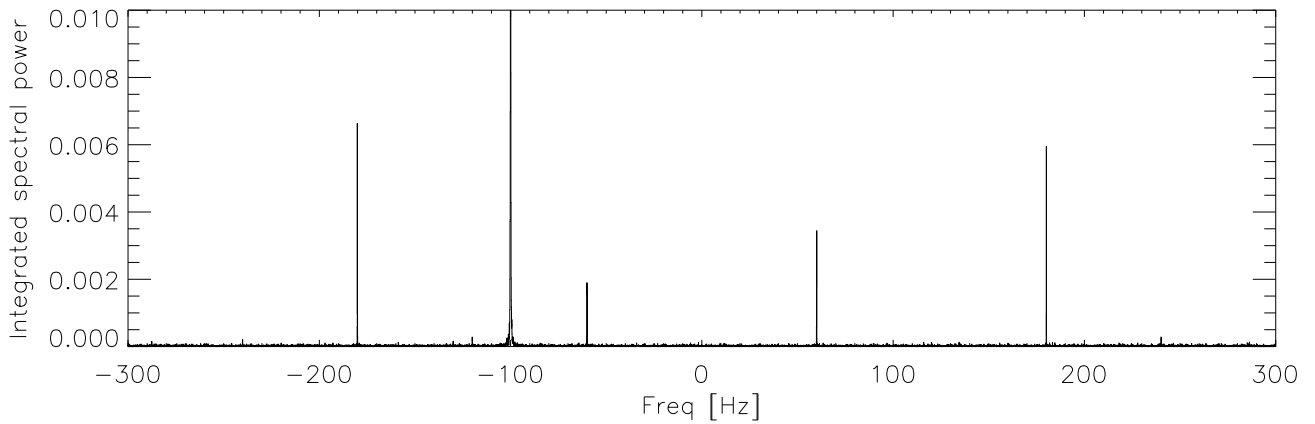

05may07: 327 rcv power spectrum showing 60 hz (PolA) (on sky)

PolB

Blowup around 60 hz

Blowup around -100 Hz ref tone