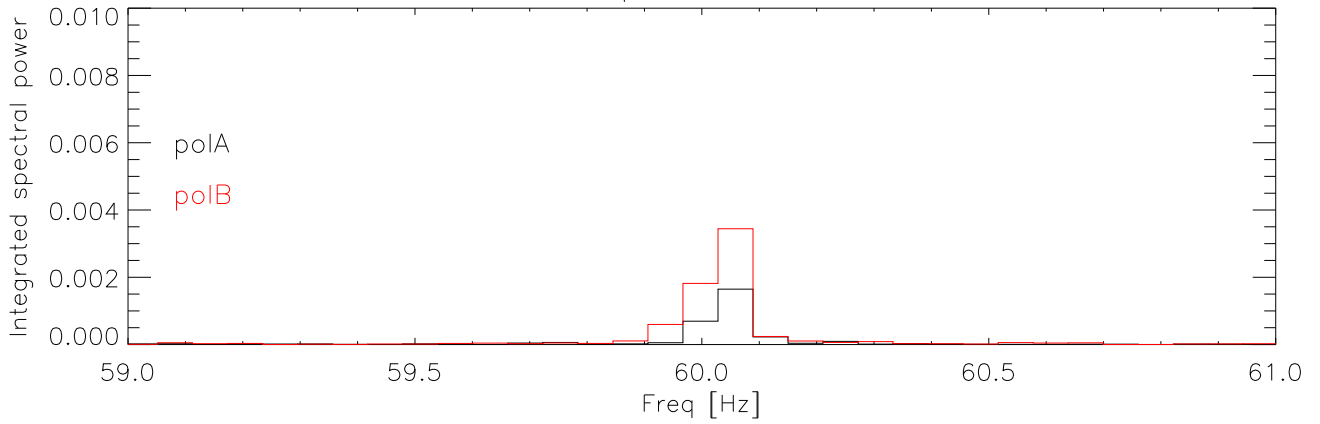

05may07: 327 rcv power spectrum showing 60 hz (PolA) (on sky)

PolB

Blowup around 60 hz

Blowup around -100 Hz ref tone