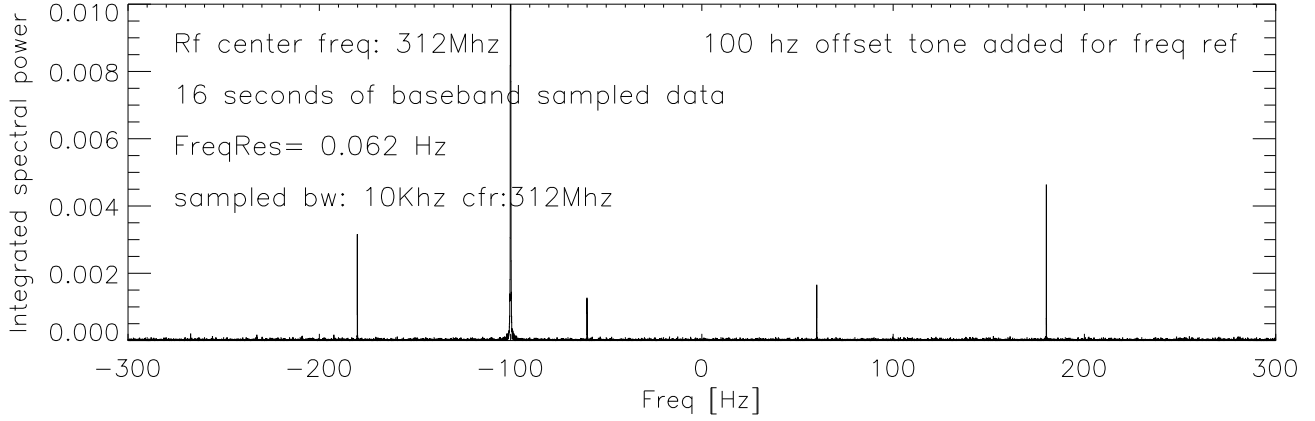

05may07: 327 rcv power spectrum showing 60 hz (PolA) (on sky)

PolB

Blowup around 60 hz

Blowup around -100 Hz ref tone