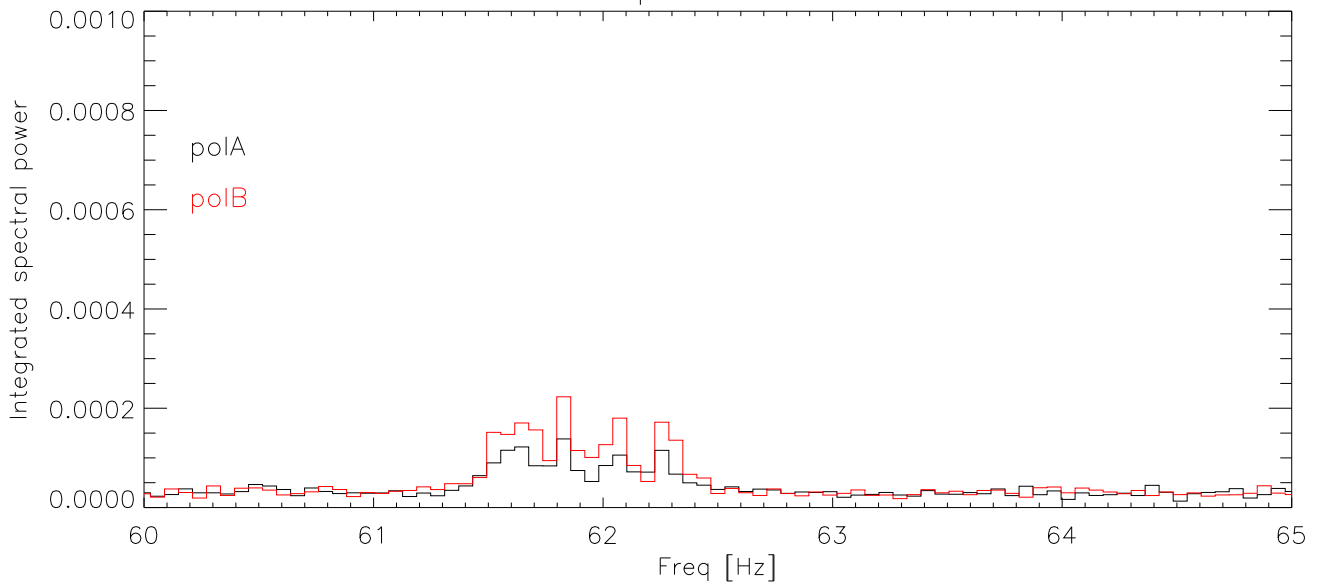

04may07: 327 rcv power spectrum showing 60 hz (PolA) (on sky)

PolB

Blowup around 60 hz

04may07: 327 rcv power spectrum showing 60 hz (PoIA) (on load)

PoIB

Blowup around 60 hz