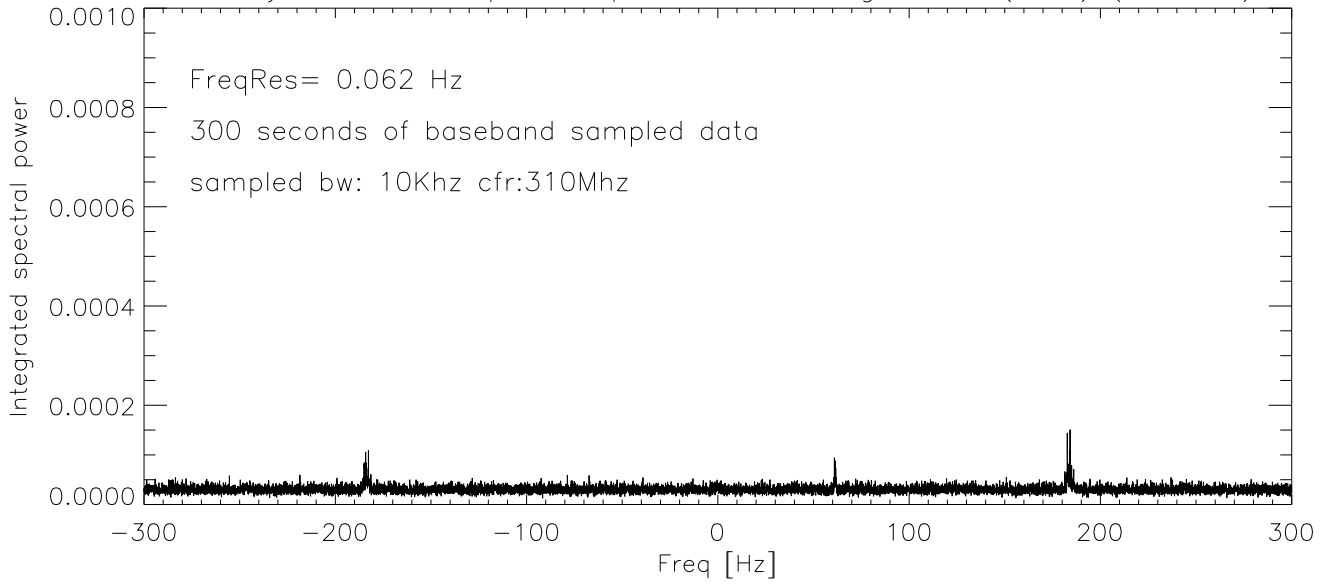

04may07: 327 rcv power spectrum showing 60 hz (PolA) (on sky)

PolB

Blowup around 60 hz

04may07: 327 rcv power spectrum showing 60 hz (PoIA) (on load)

PoIB

Blowup around 60 hz