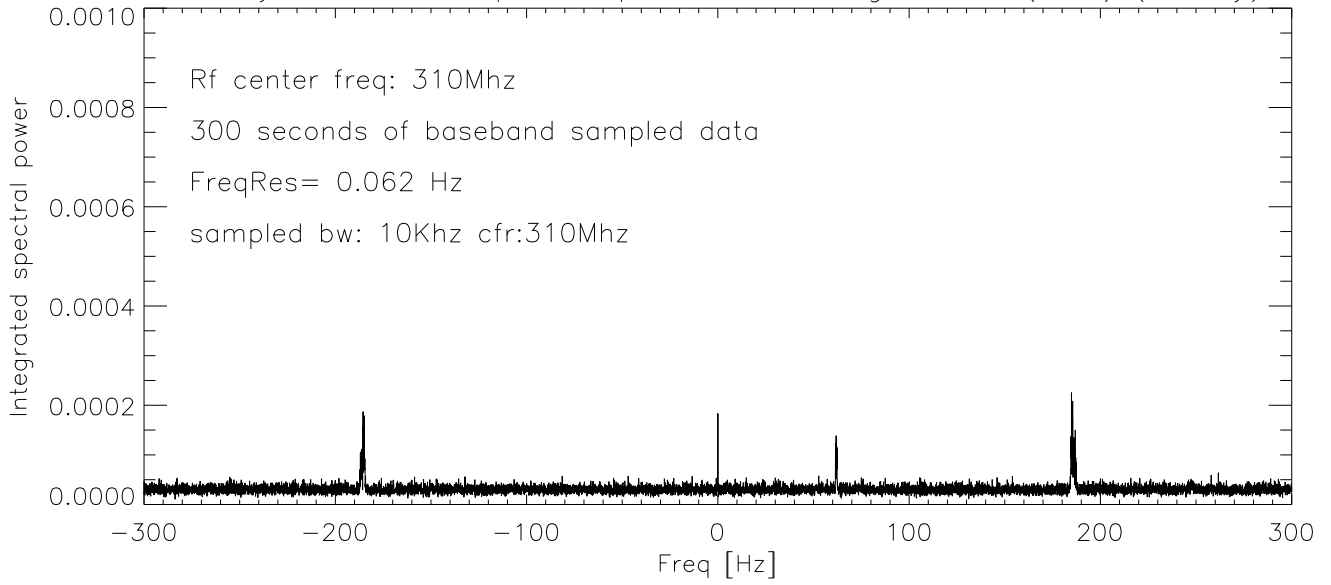

04may07: 327 rcv power spectrum showing 60 hz (PolA) (on sky)

PolB

Blowup around 60 hz

04may07: 327 rcv power spectrum showing 60 hz (PoIA) (on load)

PoIB

Blowup around 60 hz