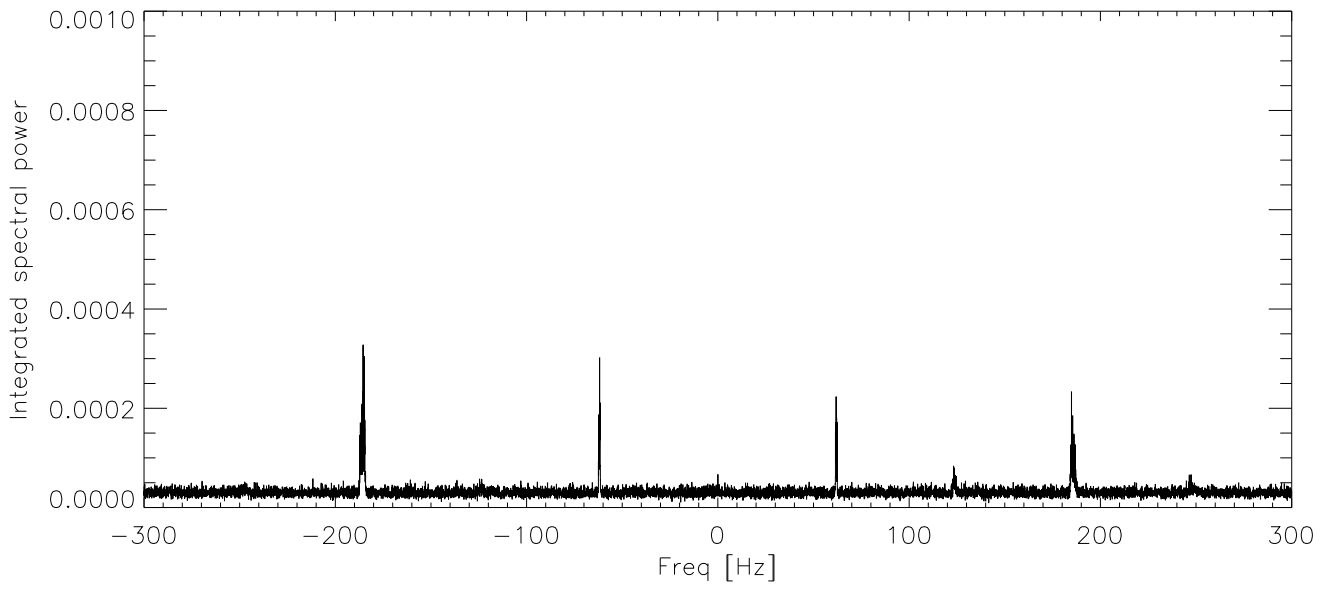

04may07: 327 rcv power spectrum showing 60 hz (PolA) (on sky)

PolB

Blowup around 60 hz

04may07: 327 rcv power spectrum showing 60 hz (PoIA) (on load)

PoIB

Blowup around 60 hz