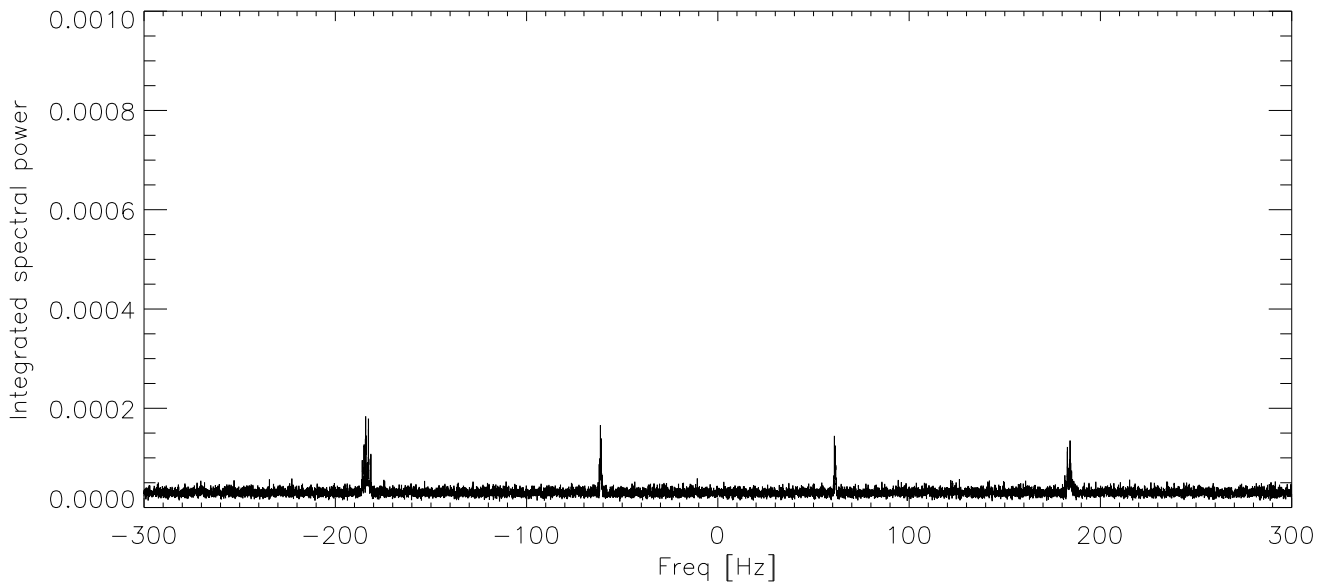

04may07: 327 rcv power spectrum showing 60 hz (PolA) (on sky)

PolB

Blowup around 60 hz

04may07: 327 rcv power spectrum showing 60 hz (PoIA) (on load)

PoIB

Blowup around 60 hz