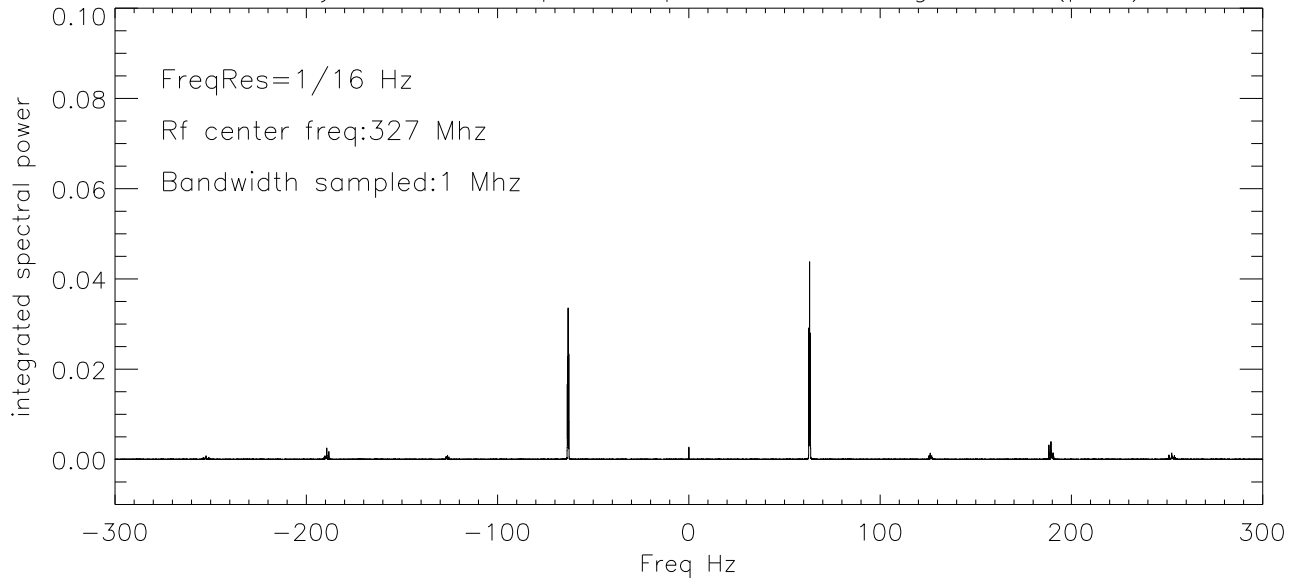

03may07: 327 rcv power spectrum showing 60 hz (poIA)

Blowup around 60 hz

Blowup around 180 hz