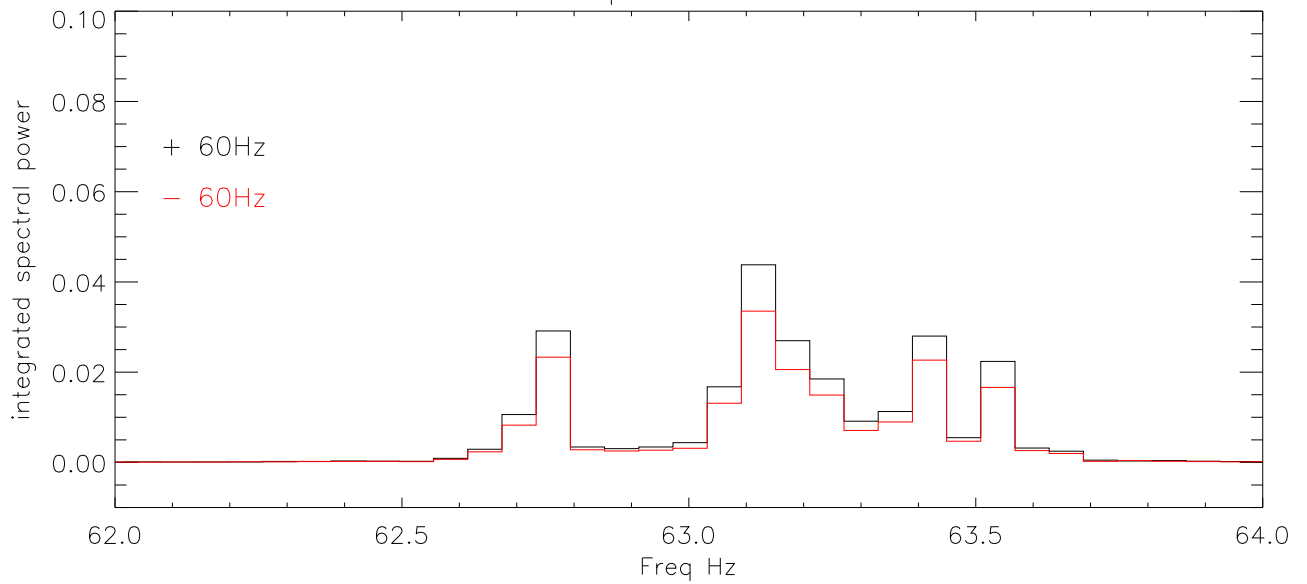

03may07: 327 rcv power spectrum showing 60 hz (poIA)

Blowup around 60 hz

Blowup around 180 hz