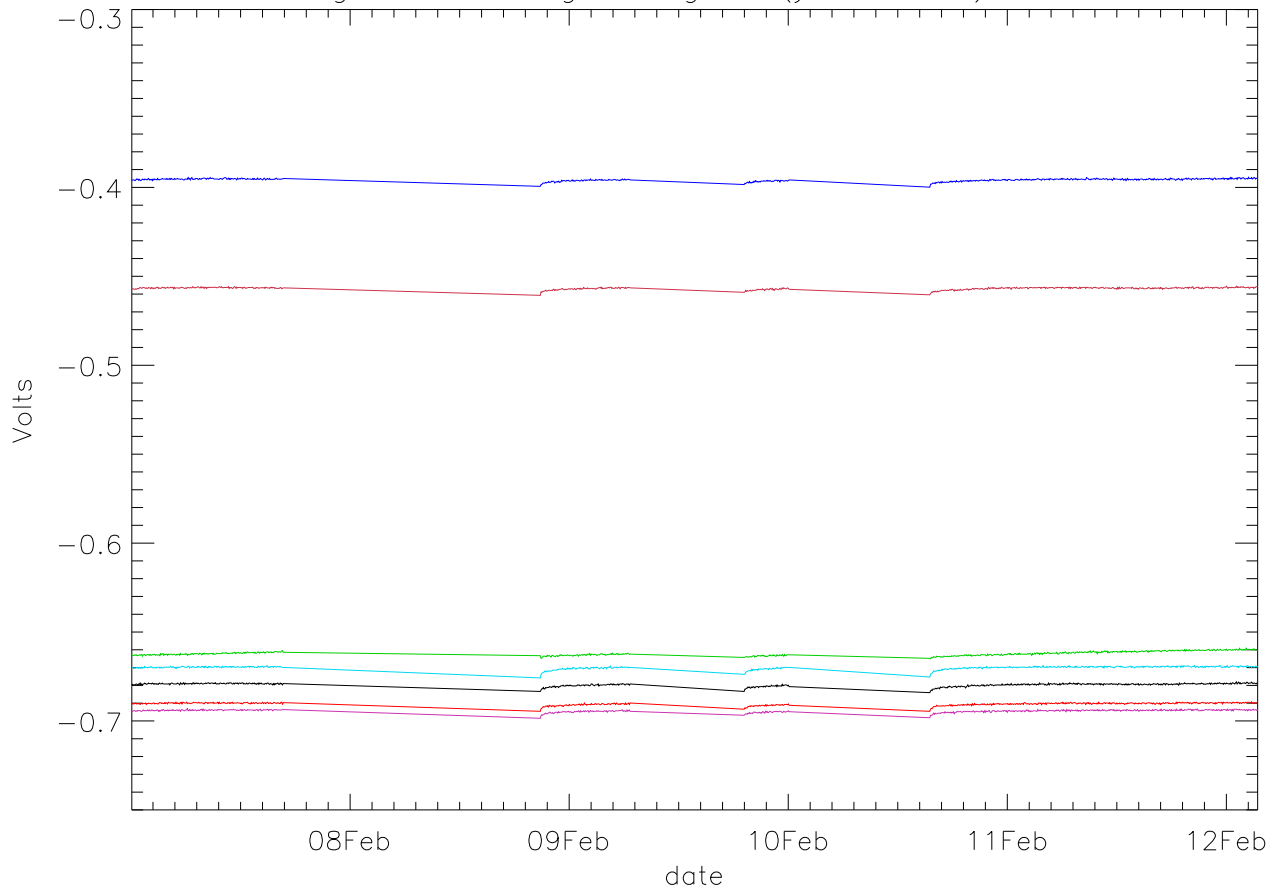

Vg:Gate Voltage. stage 1 (year 2012) PoIA

bm0 bm1 bm2 bm3 bm4 bm5 bm6

Vg:Gate Voltage. stage 1 (year 2012) PoIB

Vg:Gate Voltage. stage 2 (year 2012) PoIA

bm0 bm1 bm2 bm3 bm4 bm5 bm6

Vg:Gate Voltage. stage 2 (year 2012) PoIB

Vg:Gate Voltage. stage 3 (year 2012) PoIA

bm0 bm1 bm2 bm3 bm4 bm5 bm6

Vg:Gate Voltage. stage 3 (year 2012) PoIB