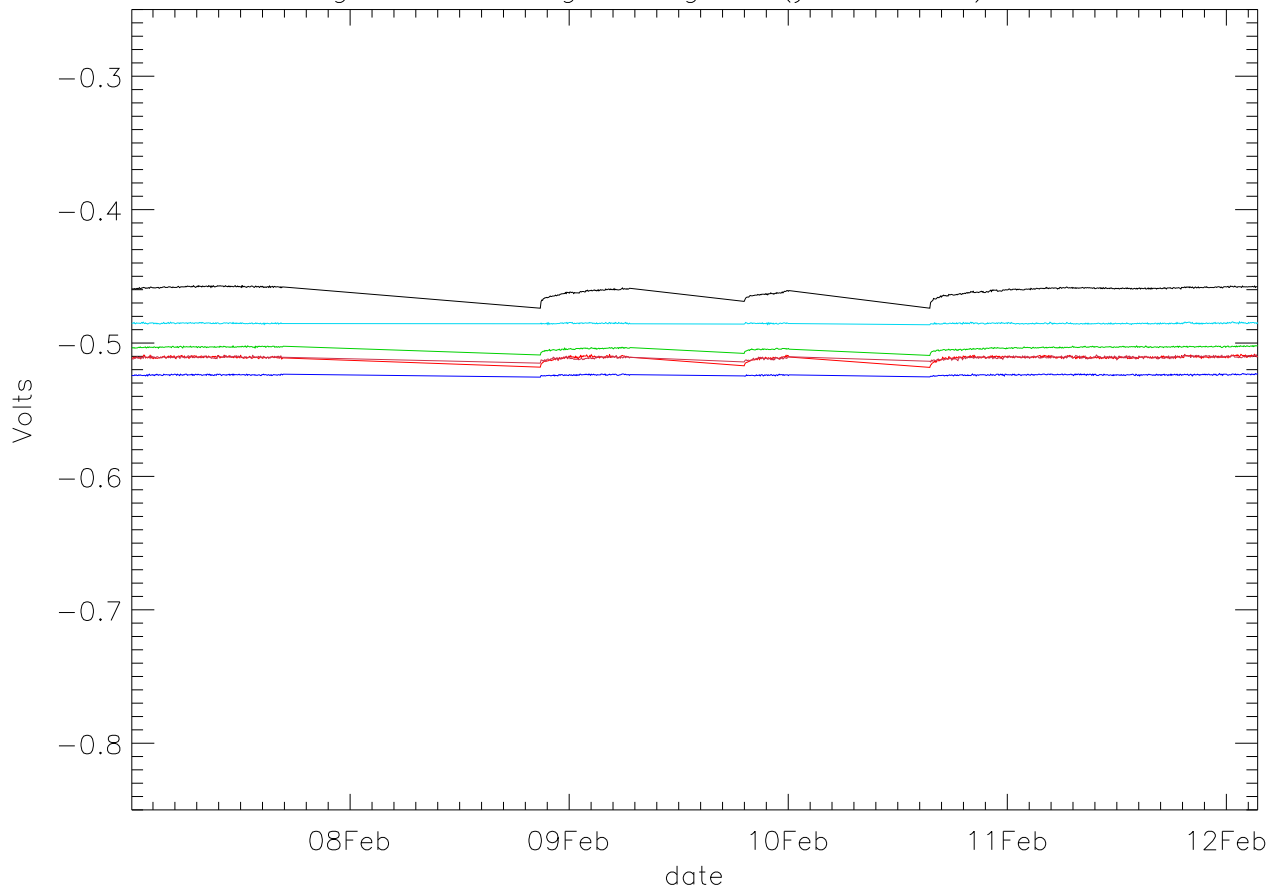

Vg:Gate Voltage. stage 1 (year 2012) PoIA

bm0 bm1 bm2 bm3 bm4 bm5 bm6

Vg:Gate Voltage. stage 1 (year 2012) PoIB

Vg:Gate Voltage. stage 2 (year 2012) PoIA

bm0 bm1 bm2 bm3 bm4 bm5 bm6

Vg:Gate Voltage. stage 2 (year 2012) PoIB

Vg:Gate Voltage. stage 3 (year 2012) PoIA

bm0 bm1 bm2 bm3 bm4 bm5 bm6

Vg:Gate Voltage. stage 3 (year 2012) PoIB