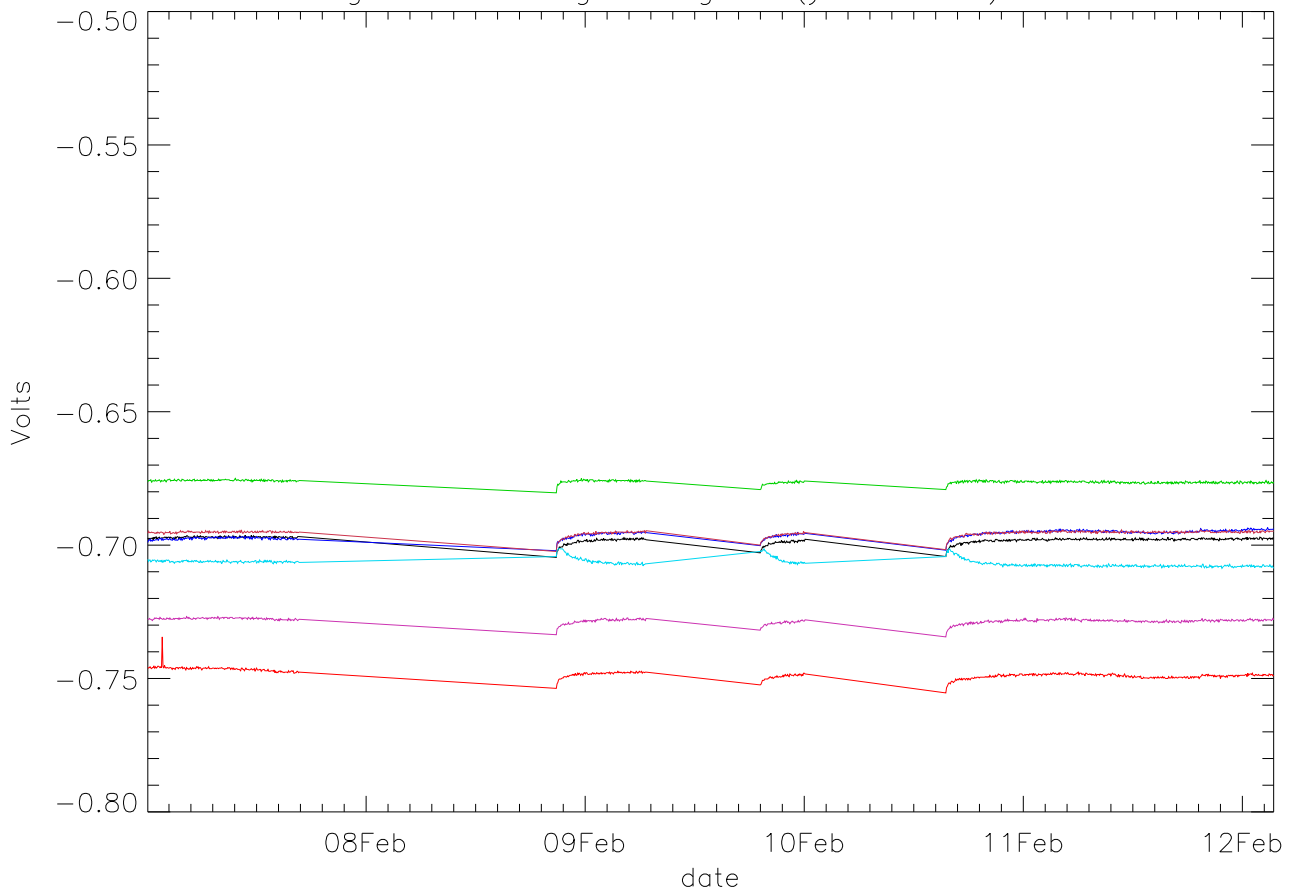

Vg:Gate Voltage. stage 1 (year 2012) PoIA

bm0 bm1 bm2 bm3 bm4 bm5 bm6

Vg:Gate Voltage. stage 1 (year 2012) PoIB

Vg:Gate Voltage. stage 2 (year 2012) PoIA

bm0 bm1 bm2 bm3 bm4 bm5 bm6

Vg:Gate Voltage. stage 2 (year 2012) PoIB

Vg:Gate Voltage. stage 3 (year 2012) PoIA

bm0 bm1 bm2 bm3 bm4 bm5 bm6

Vg:Gate Voltage. stage 3 (year 2012) PoIB