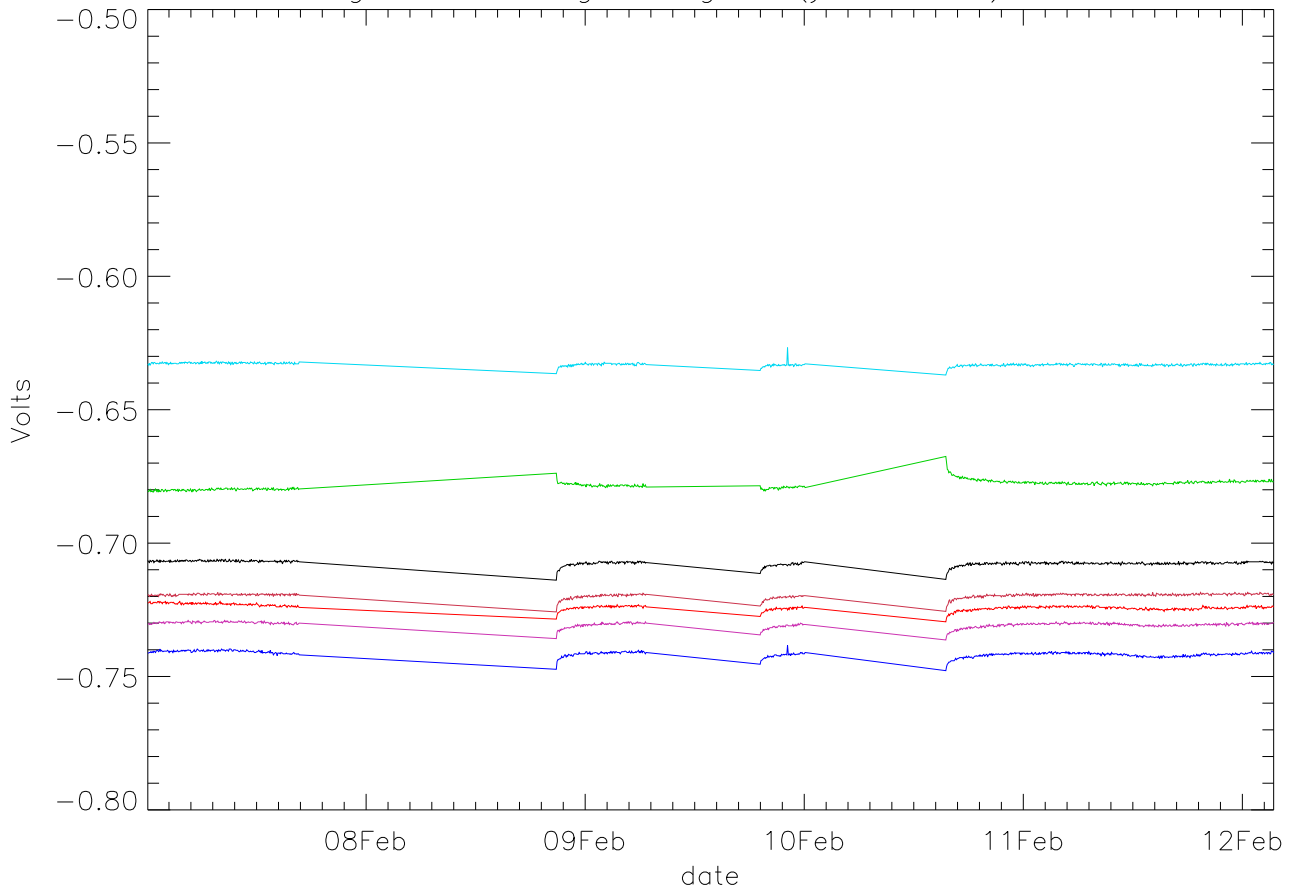

Vg:Gate Voltage. stage 1 (year 2012) PoIA

bm0 bm1 bm2 bm3 bm4 bm5 bm6

Vg:Gate Voltage. stage 1 (year 2012) PoIB

Vg:Gate Voltage. stage 2 (year 2012) PoIA

bm0 bm1 bm2 bm3 bm4 bm5 bm6

Vg:Gate Voltage. stage 2 (year 2012) PoIB

Vg:Gate Voltage. stage 3 (year 2012) PoIA

bm0 bm1 bm2 bm3 bm4 bm5 bm6

Vg:Gate Voltage. stage 3 (year 2012) PoIB