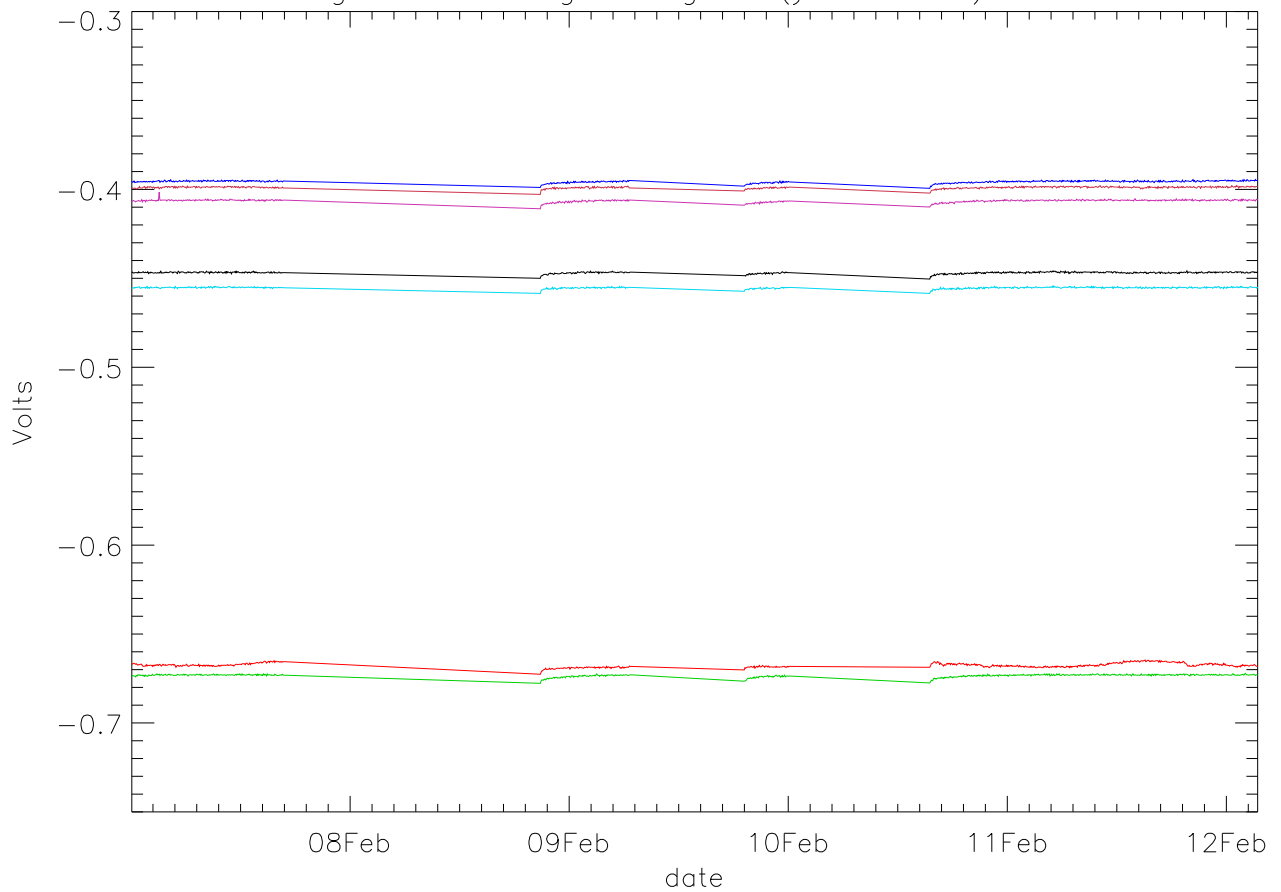

Vg:Gate Voltage. stage 1 (year 2012) PoIA

bm0 bm1 bm2 bm3 bm4 bm5 bm6

Vg:Gate Voltage. stage 1 (year 2012) PoIB

Vg:Gate Voltage. stage 2 (year 2012) PoIA

bm0 bm1 bm2 bm3 bm4 bm5 bm6

Vg:Gate Voltage. stage 2 (year 2012) PoIB

Vg:Gate Voltage. stage 3 (year 2012) PoIA

bm0 bm1 bm2 bm3 bm4 bm5 bm6

Vg:Gate Voltage. stage 3 (year 2012) PoIB