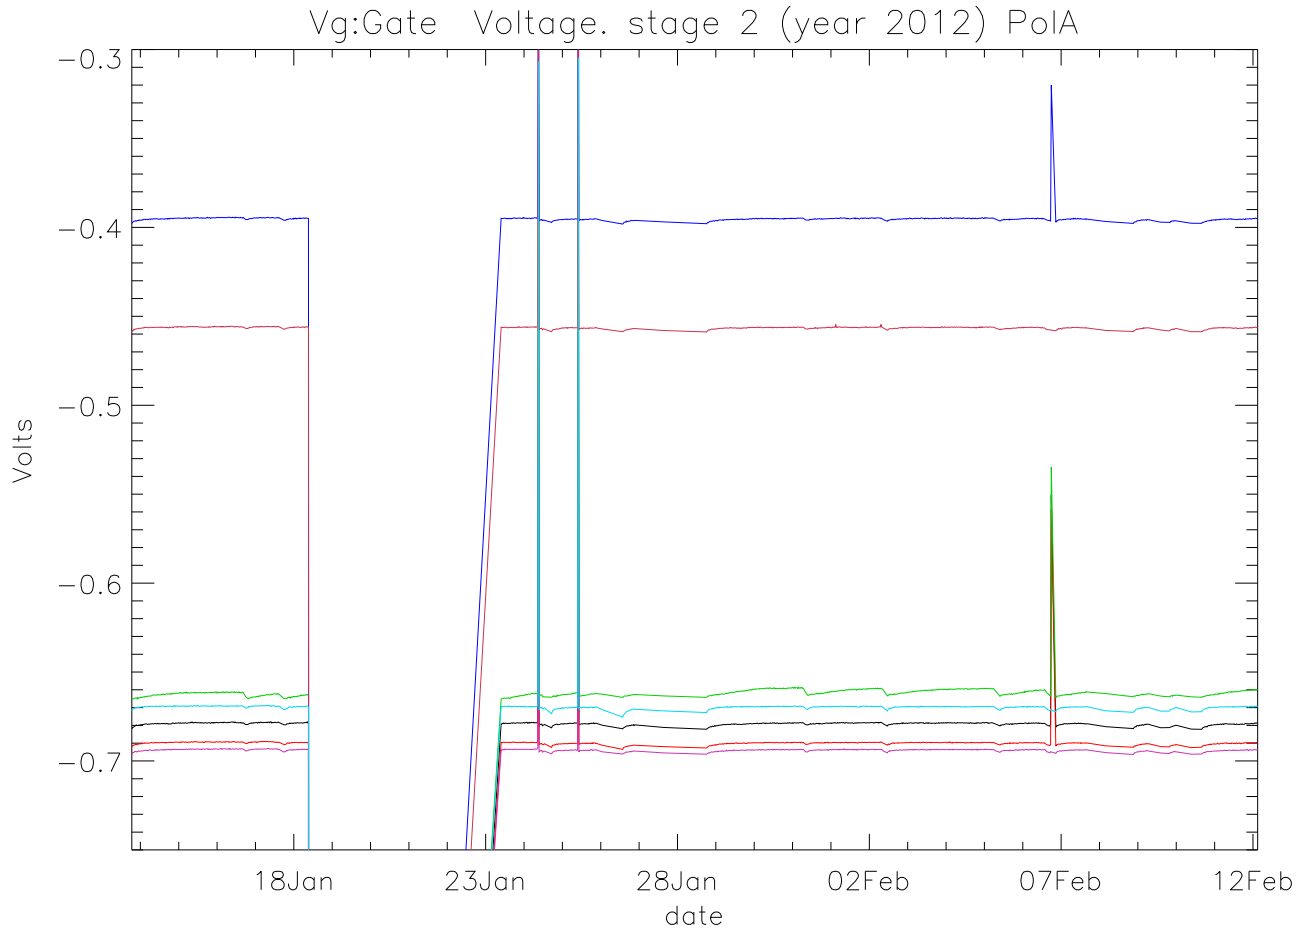

Vg:Gate Voltage. stage 1 (year 2012) PoIA

bm0 bm1 bm2 bm3 bm4 bm5 bm6

Vg:Gate Voltage. stage 1 (year 2012) PoIB

bm0 bm1 bm2 bm3 bm4 bm5 bm6

Vg:Gate Voltage. stage 3 (year 2012) PoIA

bm0 bm1 bm2 bm3 bm4 bm5 bm6

Vg:Gate Voltage. stage 3 (year 2012) PoIB