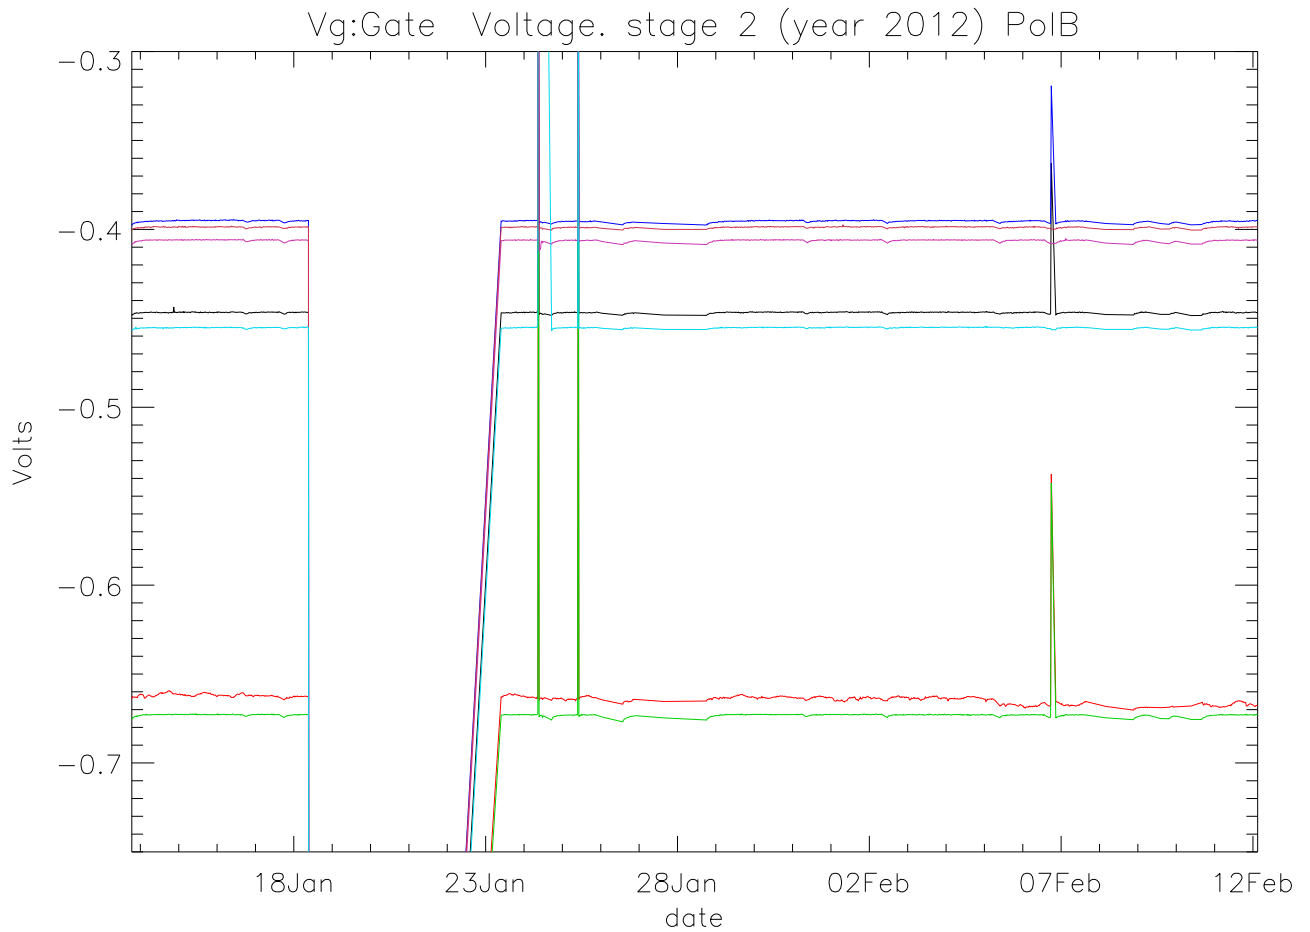

Vg:Gate Voltage. stage 1 (year 2012) PoIA

bm0 bm1 bm2 bm3 bm4 bm5 bm6

Vg:Gate Voltage. stage 1 (year 2012) PoIB

bm0 bm1 bm2 bm3 bm4 bm5 bm6

Vg:Gate Voltage. stage 3 (year 2012) PoIA

bm0 bm1 bm2 bm3 bm4 bm5 bm6

Vg:Gate Voltage. stage 3 (year 2012) PoIB