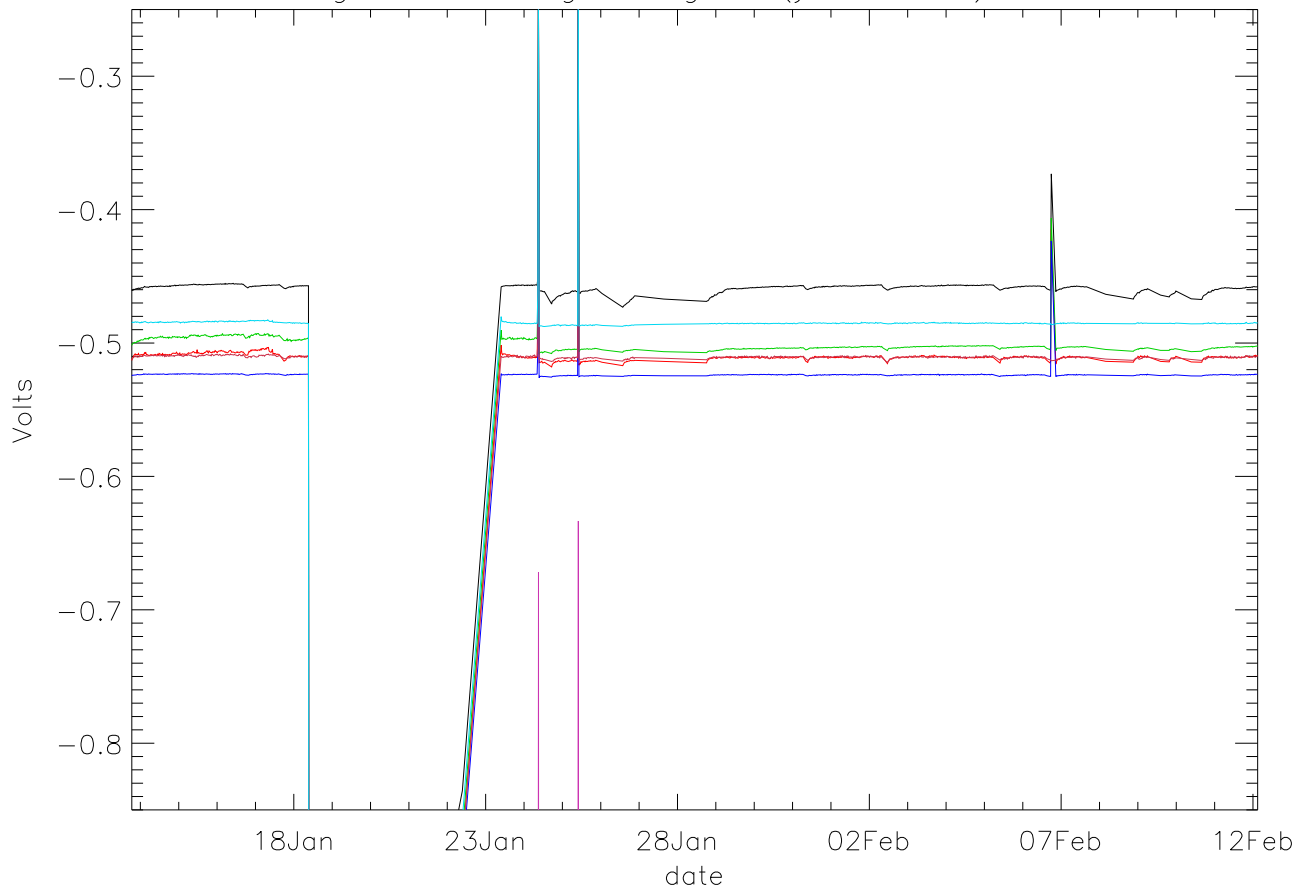

Vg:Gate Voltage. stage 1 (year 2012) PoIA

bm0 bm1 bm2 bm3 bm4 bm5 bm6

Vg:Gate Voltage. stage 1 (year 2012) PoIB

bm0 bm1 bm2 bm3 bm4 bm5 bm6

Vg:Gate Voltage. stage 3 (year 2012) PoIA

bm0 bm1 bm2 bm3 bm4 bm5 bm6

Vg:Gate Voltage. stage 3 (year 2012) PoIB