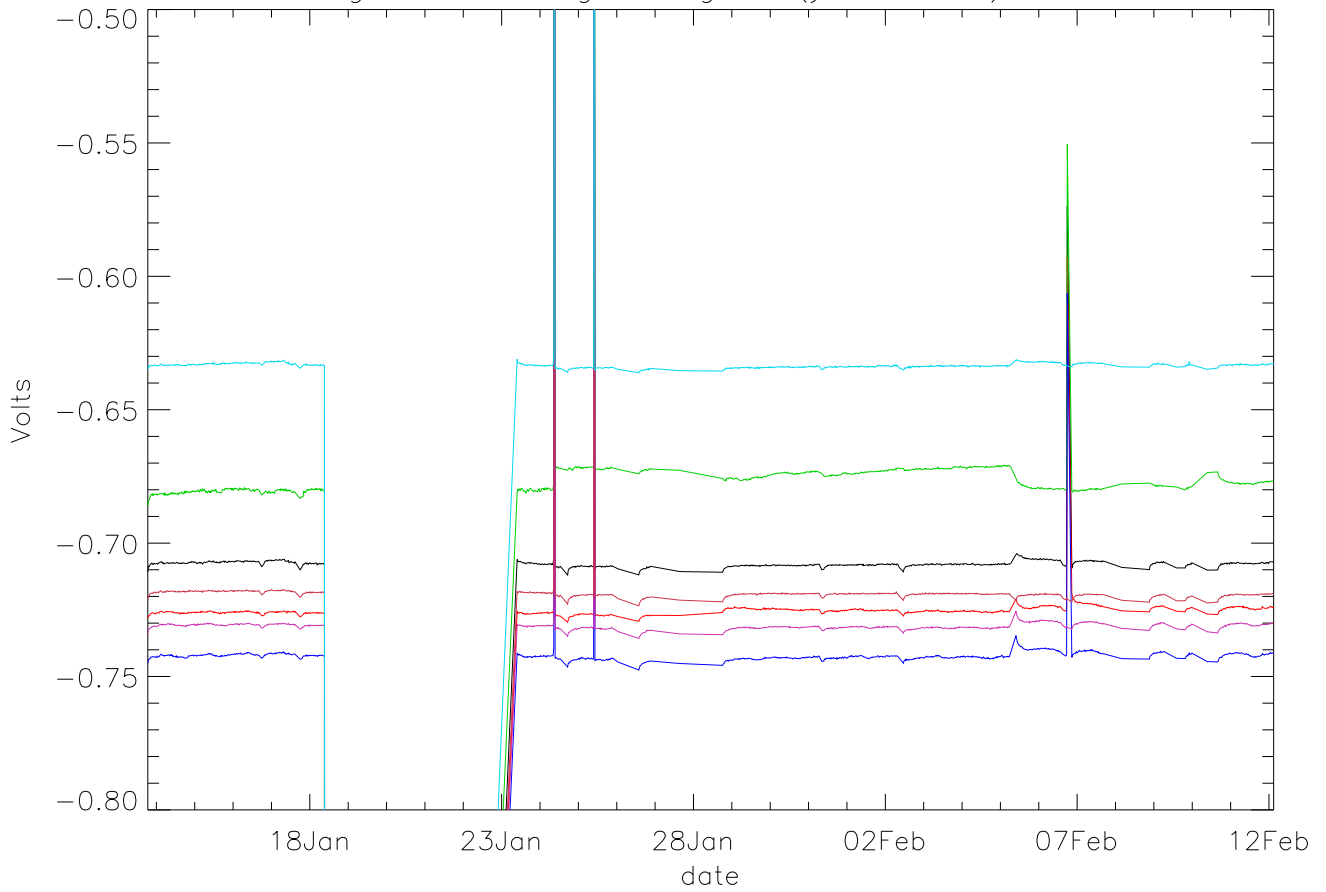

Vg:Gate Voltage. stage 1 (year 2012) PoIA

bm0 bm1 bm2 bm3 bm4 bm5 bm6

Vg:Gate Voltage. stage 1 (year 2012) PoIB

bm0 bm1 bm2 bm3 bm4 bm5 bm6

Vg:Gate Voltage. stage 3 (year 2012) PoIA

bm0 bm1 bm2 bm3 bm4 bm5 bm6

Vg:Gate Voltage. stage 3 (year 2012) PoIB