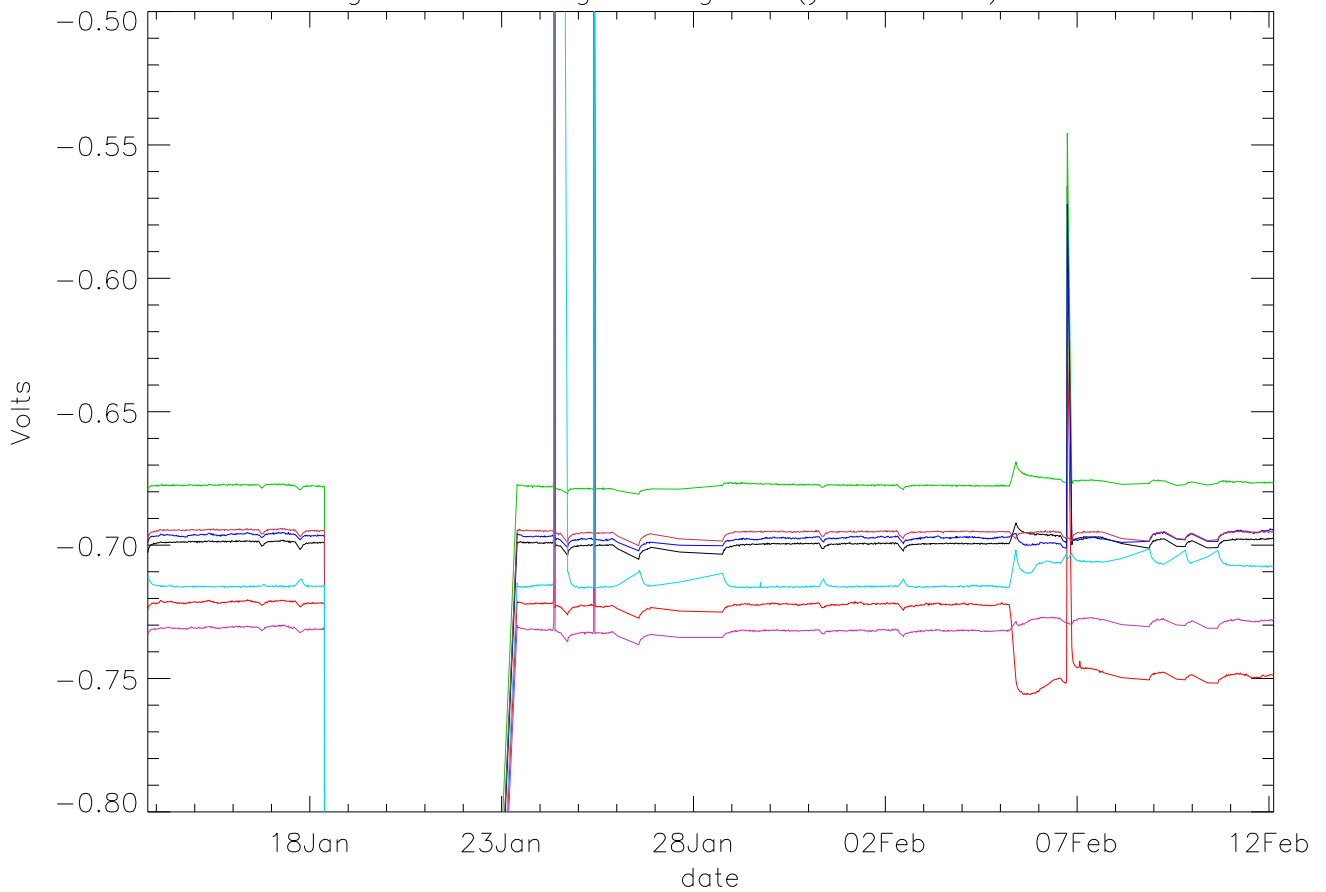

Vg:Gate Voltage. stage 1 (year 2012) PoIA

bm0 bm1 bm2 bm3 bm4 bm5 bm6

Vg:Gate Voltage. stage 1 (year 2012) PoIB

bm0 bm1 bm2 bm3 bm4 bm5 bm6

Vg:Gate Voltage. stage 3 (year 2012) PoIA

bm0 bm1 bm2 bm3 bm4 bm5 bm6

Vg:Gate Voltage. stage 3 (year 2012) PoIB