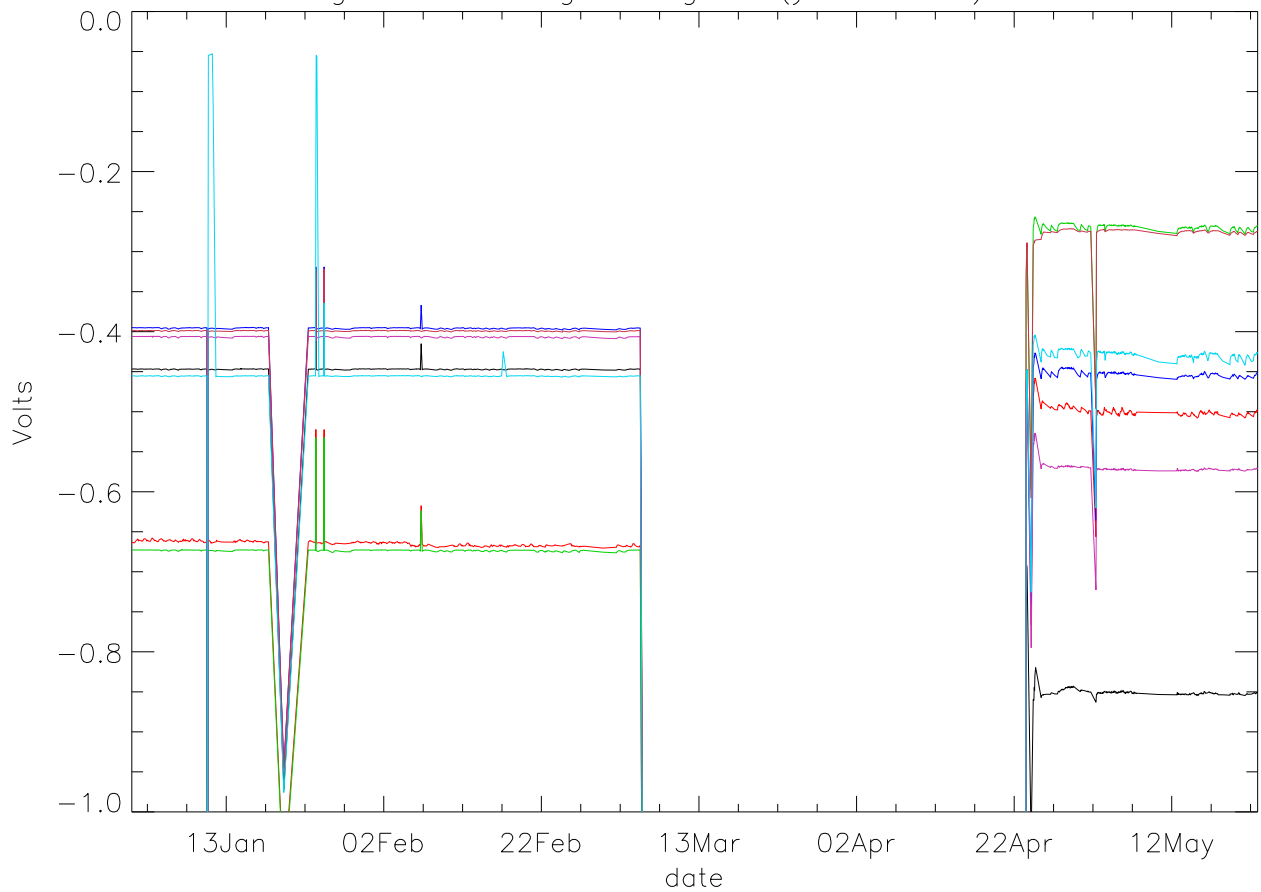

Vg:Gate Voltage. stage 1 (year 2012) PoIA

bm0 bm1 bm2 bm3 bm4 bm5 bm6

Vg:Gate Voltage. stage 1 (year 2012) PoIB

Vg:Gate Voltage. stage 2 (year 2012) PoIA

bm0 bm1 bm2 bm3 bm4 bm5 bm6

Vg:Gate Voltage. stage 2 (year 2012) PoIB

Vg:Gate Voltage. stage 3 (year 2012) PoIA

bm0 bm1 bm2 bm3 bm4 bm5 bm6

Vg:Gate Voltage. stage 3 (year 2012) PoIB