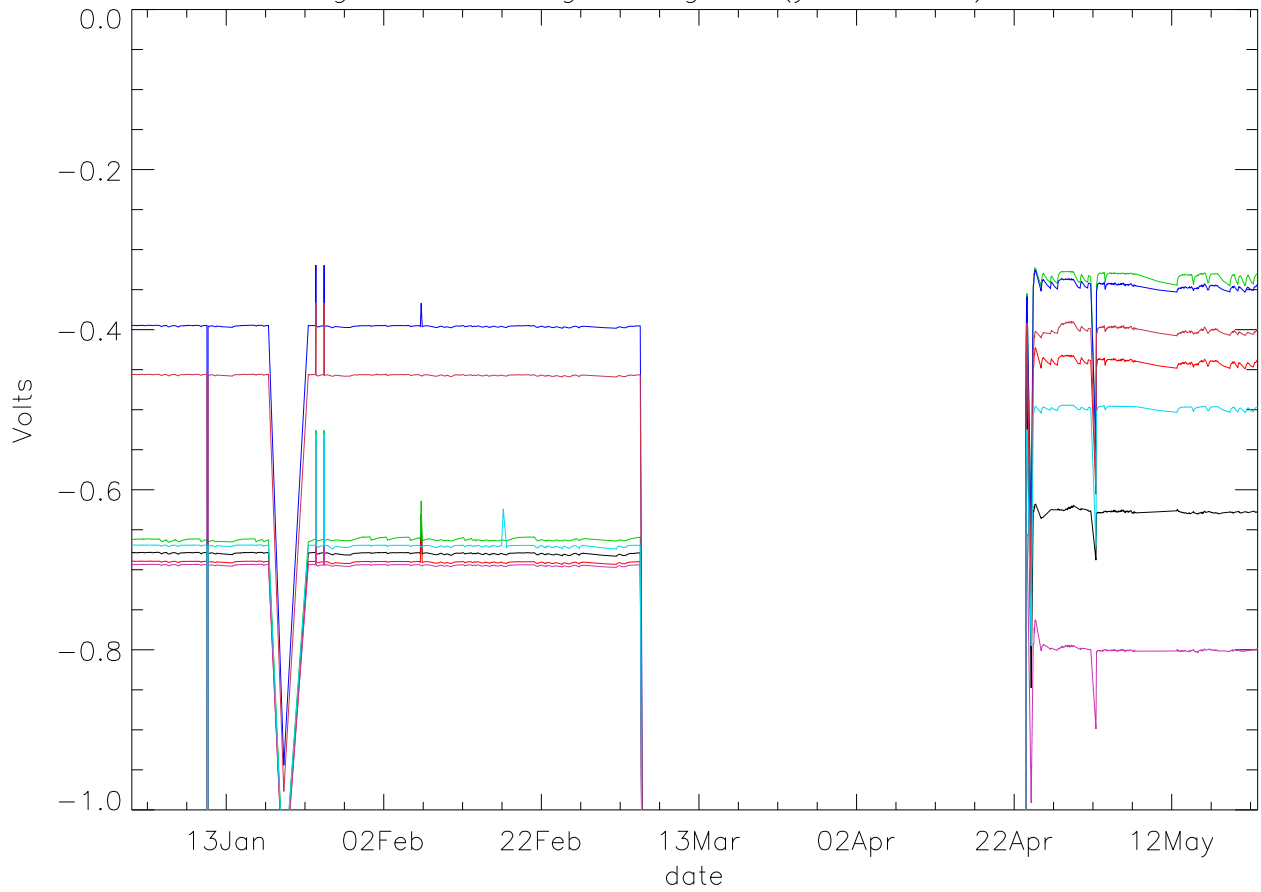

Vg:Gate Voltage. stage 1 (year 2012) PoIA

bm0 bm1 bm2 bm3 bm4 bm5 bm6

Vg:Gate Voltage. stage 1 (year 2012) PoIB

Vg:Gate Voltage. stage 2 (year 2012) PoIA

bm0 bm1 bm2 bm3 bm4 bm5 bm6

Vg:Gate Voltage. stage 2 (year 2012) PoIB

Vg:Gate Voltage. stage 3 (year 2012) PoIA

bm0 bm1 bm2 bm3 bm4 bm5 bm6

Vg:Gate Voltage. stage 3 (year 2012) PoIB