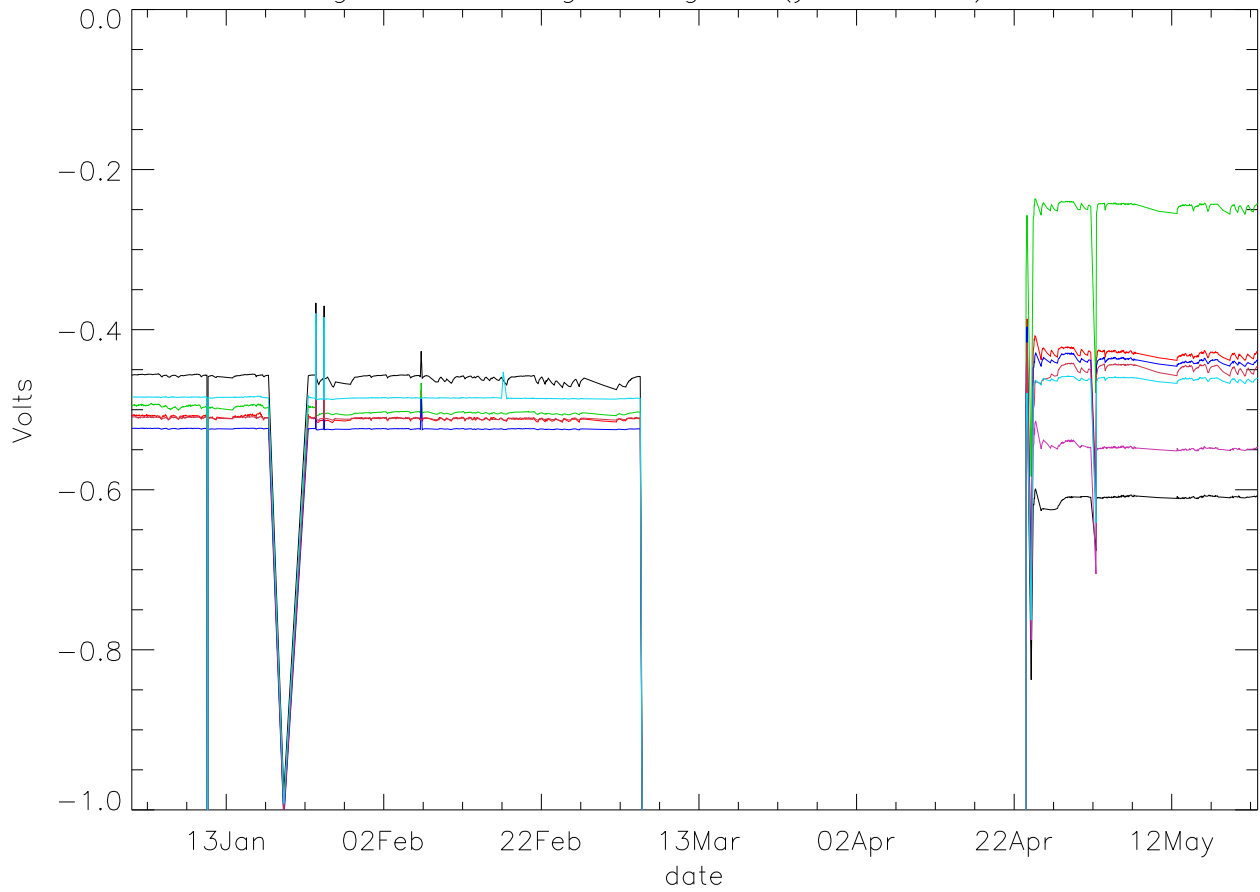

Vg:Gate Voltage. stage 1 (year 2012) PoIA

bm0 bm1 bm2 bm3 bm4 bm5 bm6

Vg:Gate Voltage. stage 1 (year 2012) PoIB

Vg:Gate Voltage. stage 2 (year 2012) PoIA

bm0 bm1 bm2 bm3 bm4 bm5 bm6

Vg:Gate Voltage. stage 2 (year 2012) PoIB

Vg:Gate Voltage. stage 3 (year 2012) PoIA

bm0 bm1 bm2 bm3 bm4 bm5 bm6

Vg:Gate Voltage. stage 3 (year 2012) PoIB