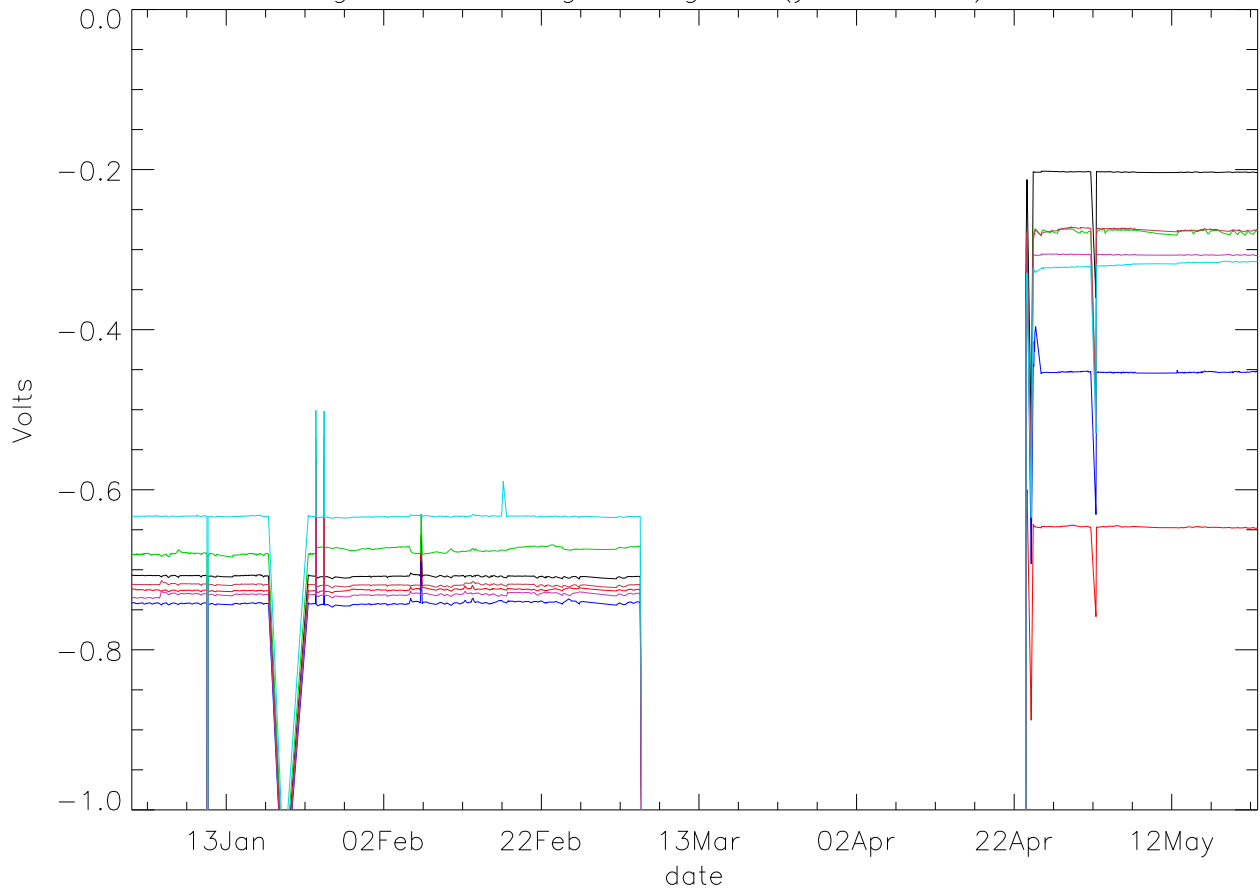

Vg:Gate Voltage. stage 1 (year 2012) PoIA

bm0 bm1 bm2 bm3 bm4 bm5 bm6

Vg:Gate Voltage. stage 1 (year 2012) PoIB

Vg:Gate Voltage. stage 2 (year 2012) PoIA

bm0 bm1 bm2 bm3 bm4 bm5 bm6

Vg:Gate Voltage. stage 2 (year 2012) PoIB

Vg:Gate Voltage. stage 3 (year 2012) PoIA

bm0 bm1 bm2 bm3 bm4 bm5 bm6

Vg:Gate Voltage. stage 3 (year 2012) PoIB