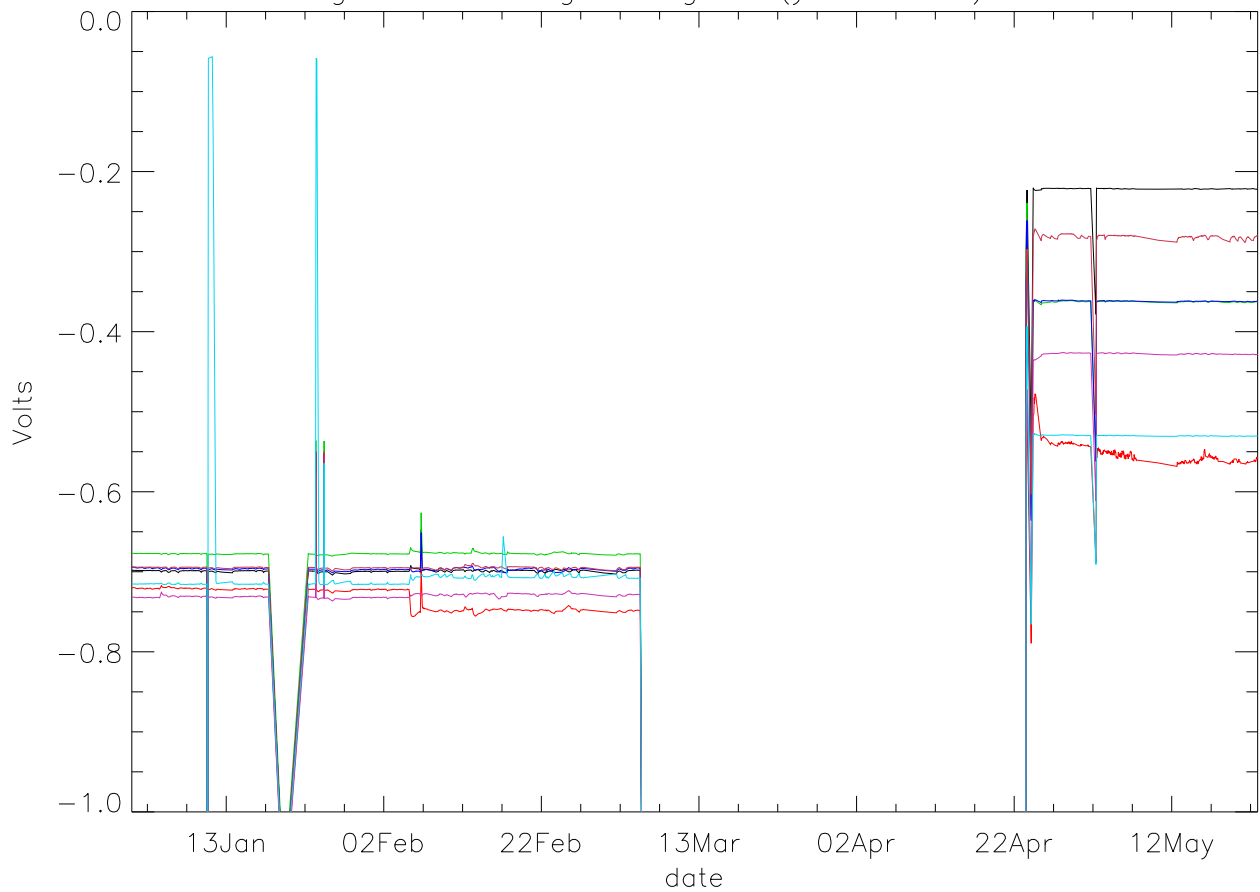

Vg:Gate Voltage. stage 1 (year 2012) PoIA

bm0 bm1 bm2 bm3 bm4 bm5 bm6

Vg:Gate Voltage. stage 1 (year 2012) PoIB

Vg:Gate Voltage. stage 2 (year 2012) PoIA

bm0 bm1 bm2 bm3 bm4 bm5 bm6

Vg:Gate Voltage. stage 2 (year 2012) PoIB

Vg:Gate Voltage. stage 3 (year 2012) PoIA

bm0 bm1 bm2 bm3 bm4 bm5 bm6

Vg:Gate Voltage. stage 3 (year 2012) PoIB