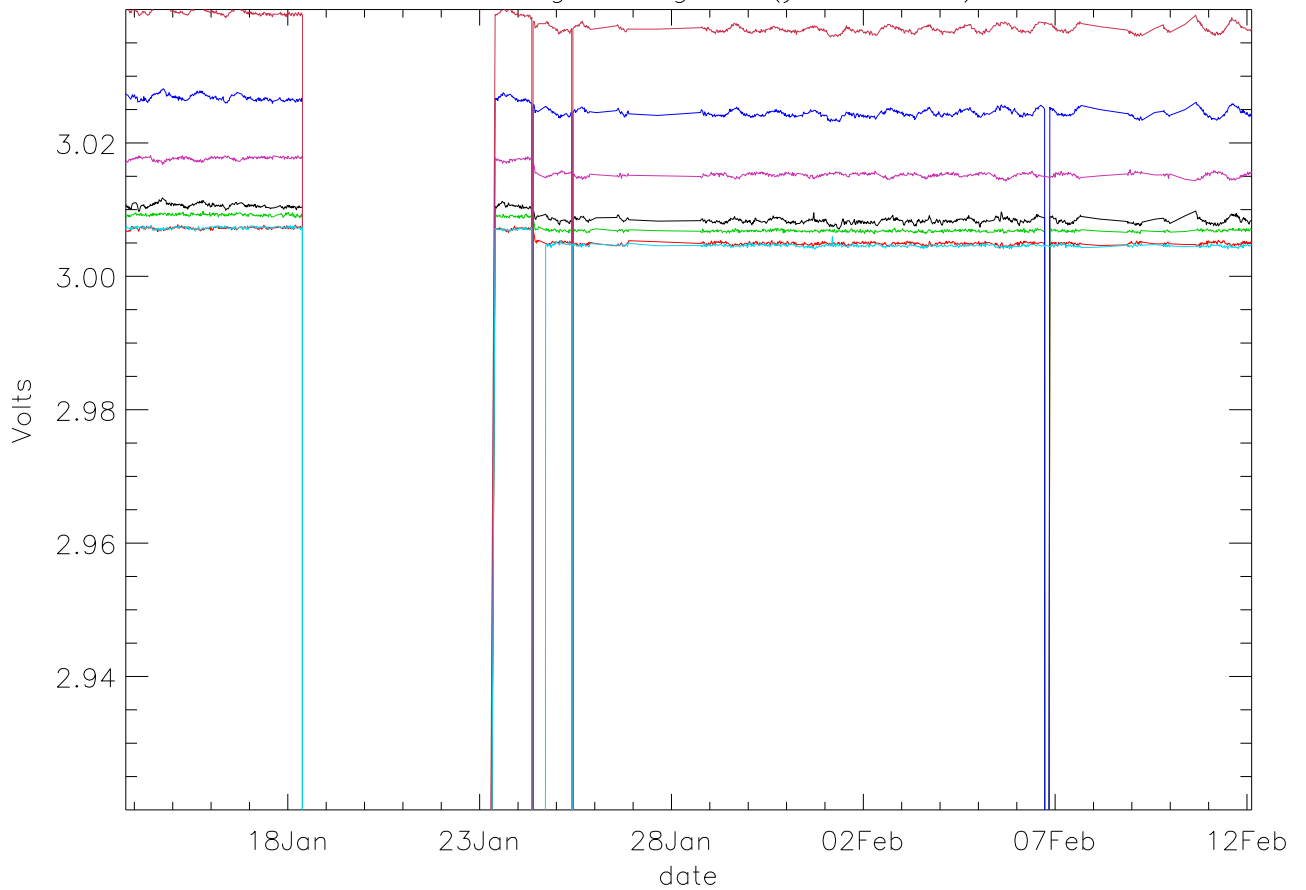

Vd:Drain Voltage. stage 1 (year 2012) PoIA

bm0 bm1 bm2 bm3 bm4 bm5 bm6

Vd:Drain Voltage. stage 1 (year 2012) PoIB

Vd:Drain Voltage. stage 2 (year 2012) PoIA

bm0 bm1 bm2 bm3 bm4 bm5 bm6

Vd:Drain Voltage. stage 2 (year 2012) PoIB

Vd:Drain Voltage. stage 3 (year 2012) PoIA

bm0 bm1 bm2 bm3 bm4 bm5 bm6

Vd:Drain Voltage. stage 3 (year 2012) PoIB