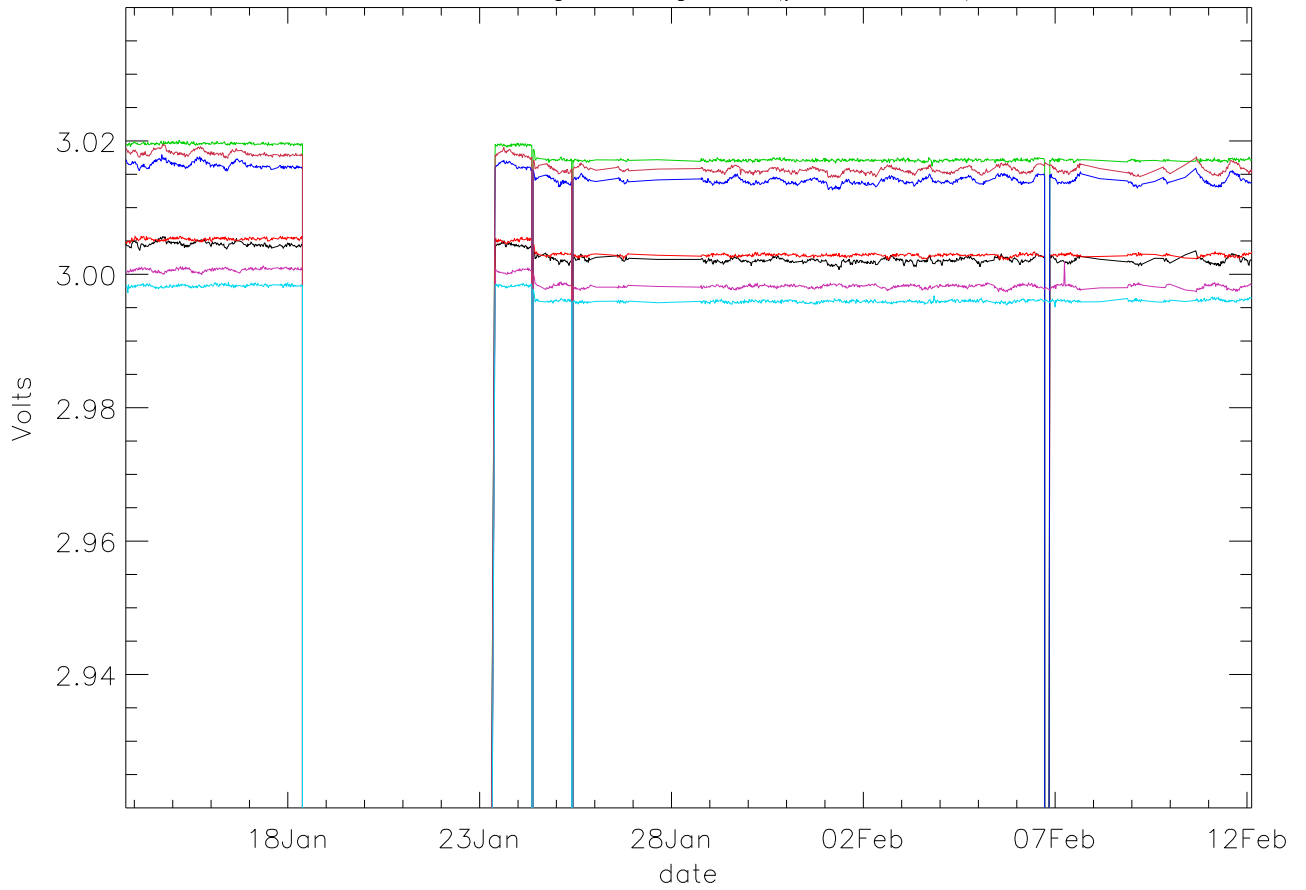

Vd:Drain Voltage. stage 1 (year 2012) PoIA

bm0 bm1 bm2 bm3 bm4 bm5 bm6

Vd:Drain Voltage. stage 1 (year 2012) PoIB

Vd:Drain Voltage. stage 2 (year 2012) PoIA

bm0 bm1 bm2 bm3 bm4 bm5 bm6

Vd:Drain Voltage. stage 2 (year 2012) PoIB

Vd:Drain Voltage. stage 3 (year 2012) PoIA

bm0 bm1 bm2 bm3 bm4 bm5 bm6

Vd:Drain Voltage. stage 3 (year 2012) PoIB