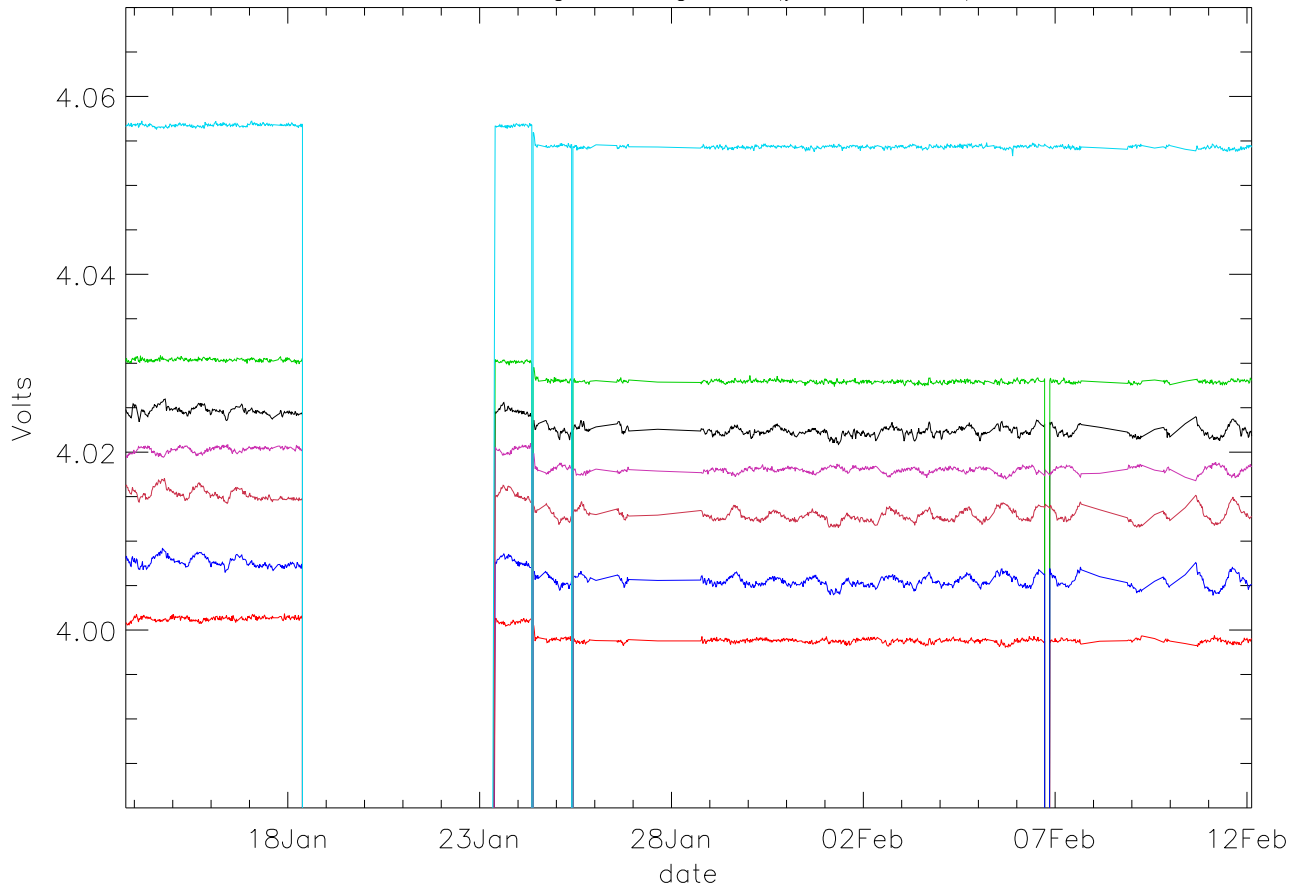

Vd:Drain Voltage. stage 1 (year 2012) PoIA

bm0 bm1 bm2 bm3 bm4 bm5 bm6

Vd:Drain Voltage. stage 1 (year 2012) PoIB

Vd:Drain Voltage. stage 2 (year 2012) PoIA

bm0 bm1 bm2 bm3 bm4 bm5 bm6

Vd:Drain Voltage. stage 2 (year 2012) PoIB

Vd:Drain Voltage. stage 3 (year 2012) PoIA

bm0 bm1 bm2 bm3 bm4 bm5 bm6

Vd:Drain Voltage. stage 3 (year 2012) PoIB