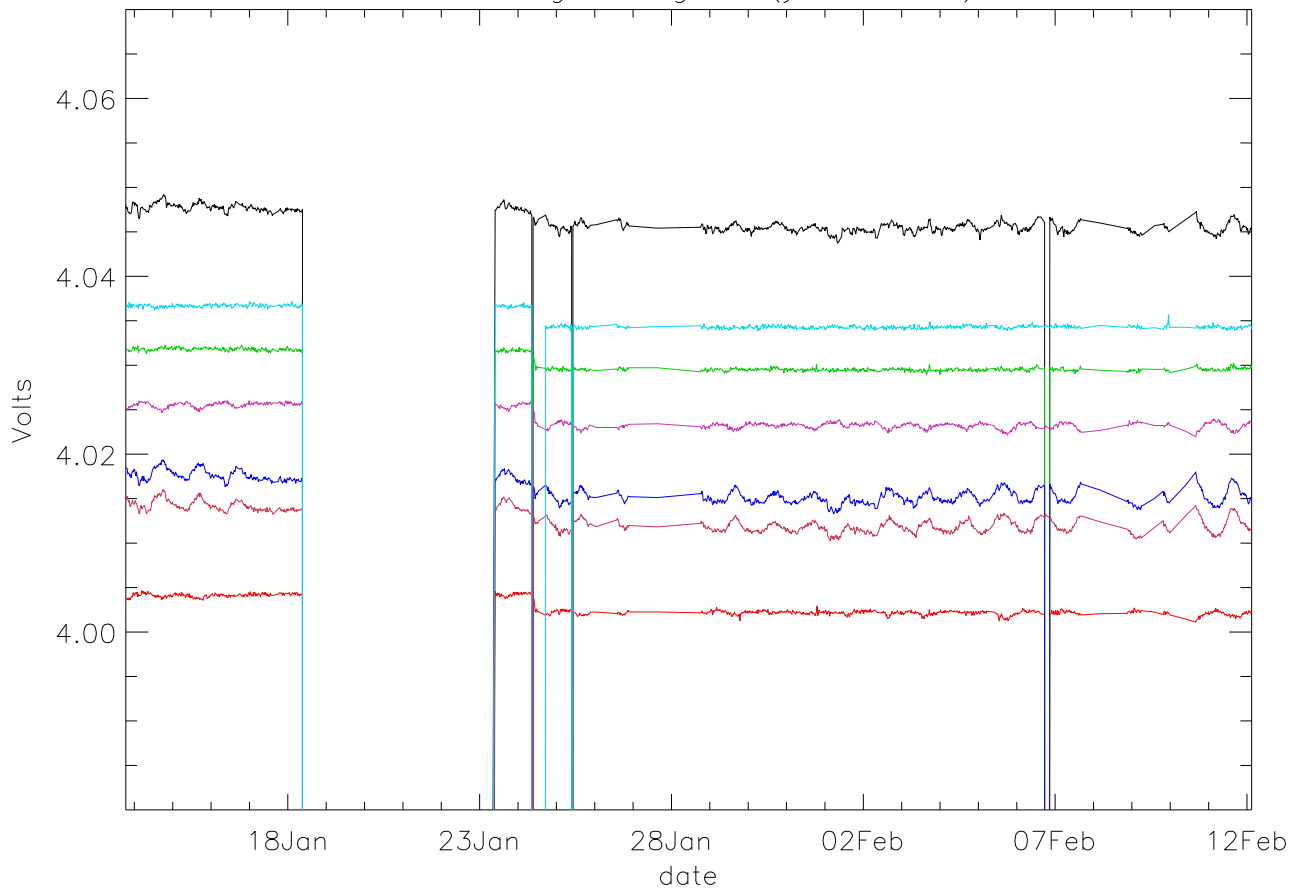

Vd:Drain Voltage. stage 1 (year 2012) PoIA

bm0 bm1 bm2 bm3 bm4 bm5 bm6

Vd:Drain Voltage. stage 1 (year 2012) PoIB

Vd:Drain Voltage. stage 2 (year 2012) PoIA

bm0 bm1 bm2 bm3 bm4 bm5 bm6

Vd:Drain Voltage. stage 2 (year 2012) PoIB

Vd:Drain Voltage. stage 3 (year 2012) PoIA

bm0 bm1 bm2 bm3 bm4 bm5 bm6

Vd:Drain Voltage. stage 3 (year 2012) PoIB