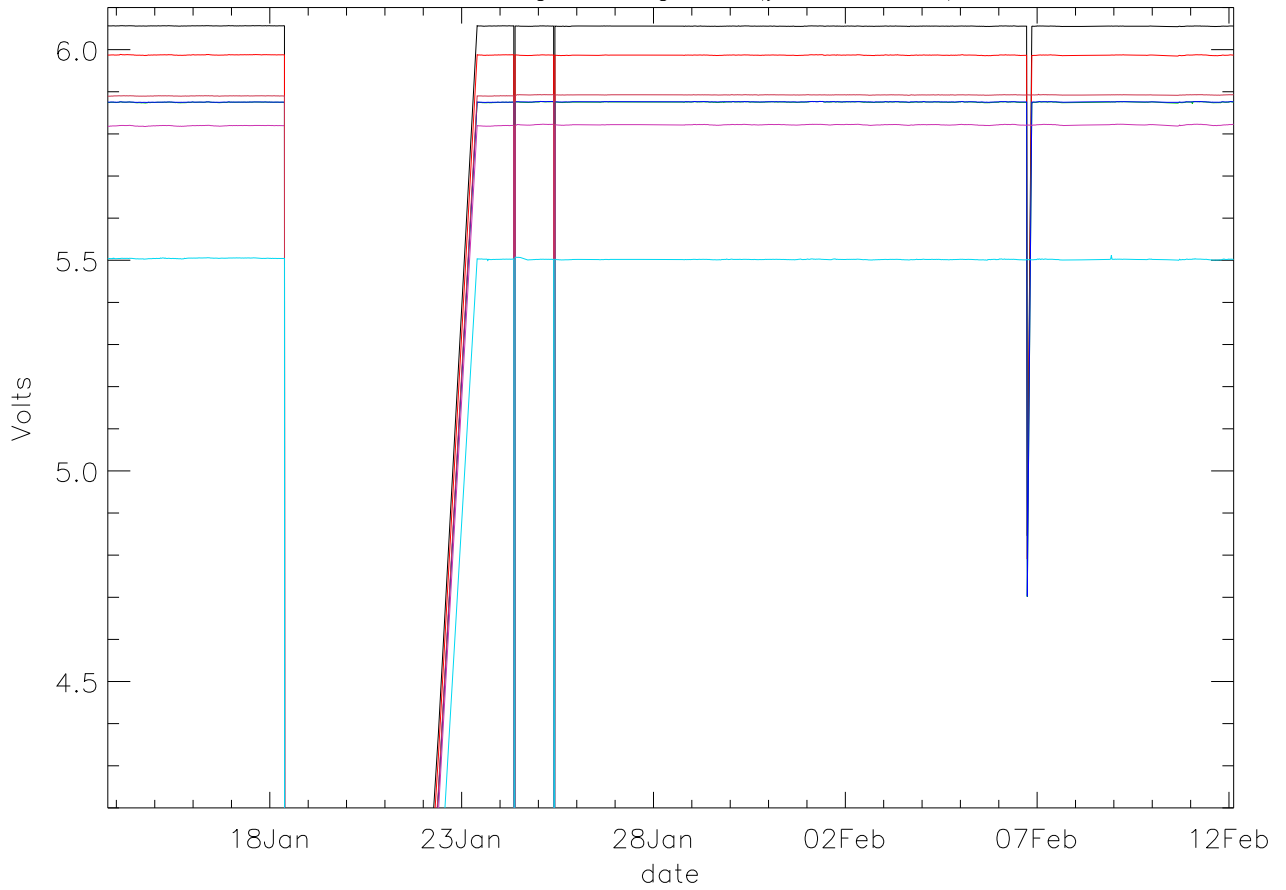

Vd:Drain Voltage. stage 3 (year 2012) PoIB

Vd:Drain Voltage. stage 3 (year 2012) PoIA