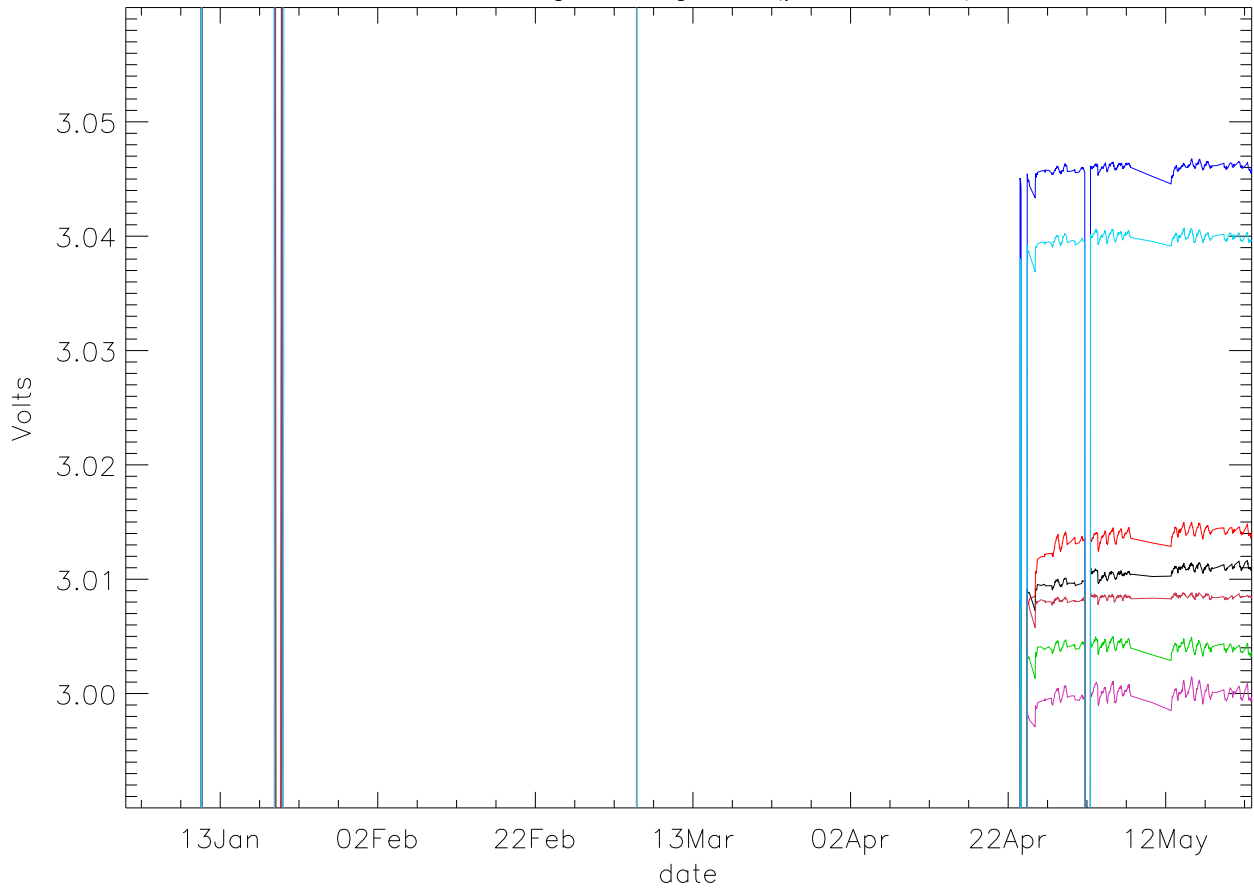

Vd:Drain Voltage. stage 3 (year 2012) PoIB

Vd:Drain Voltage. stage 3 (year 2012) PoIA