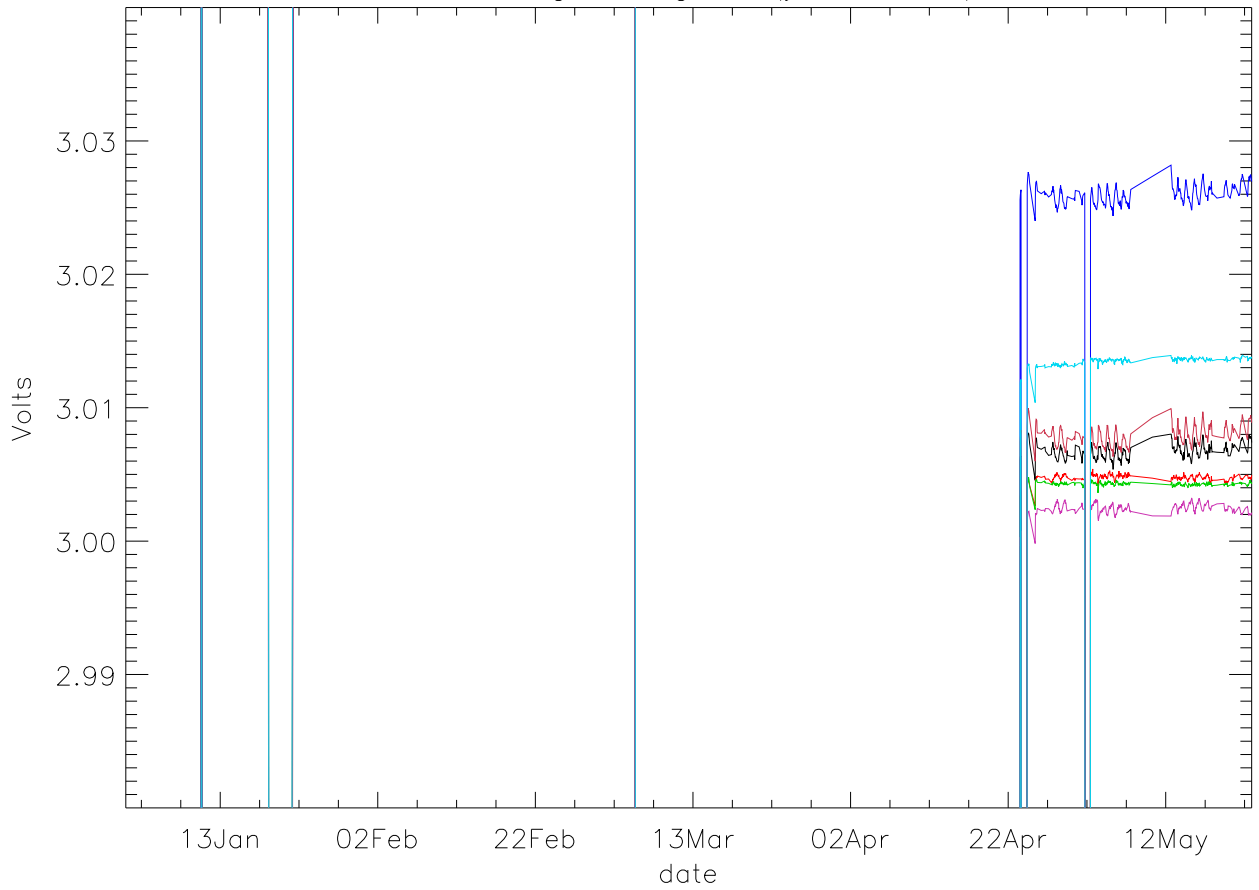

Vd:Drain Voltage. stage 1 (year 2012) PoIA

bm0 bm1 bm2 bm3 bm4 bm5 bm6

Vd:Drain Voltage. stage 1 (year 2012) PoIB

Vd:Drain Voltage. stage 2 (year 2012) PoIA

bm0 bm1 bm2 bm3 bm4 bm5 bm6

Vd:Drain Voltage. stage 2 (year 2012) PoIB