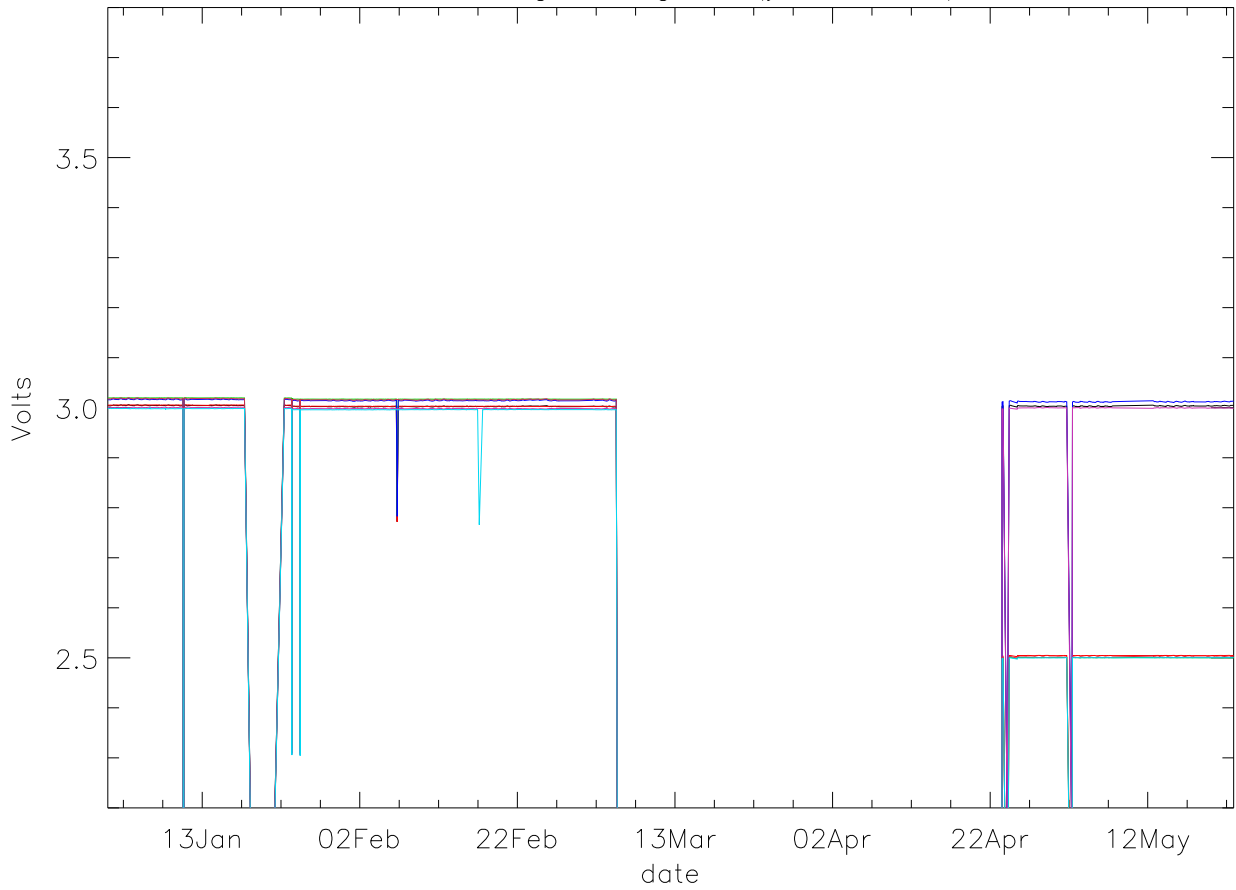

Vd:Drain Voltage. stage 1 (year 2012) PoIA

bm0 bm1 bm2 bm3 bm4 bm5 bm6

Vd:Drain Voltage. stage 1 (year 2012) PoIB

Vd:Drain Voltage. stage 2 (year 2012) PoIA

bm0 bm1 bm2 bm3 bm4 bm5 bm6

Vd:Drain Voltage. stage 2 (year 2012) PoIB