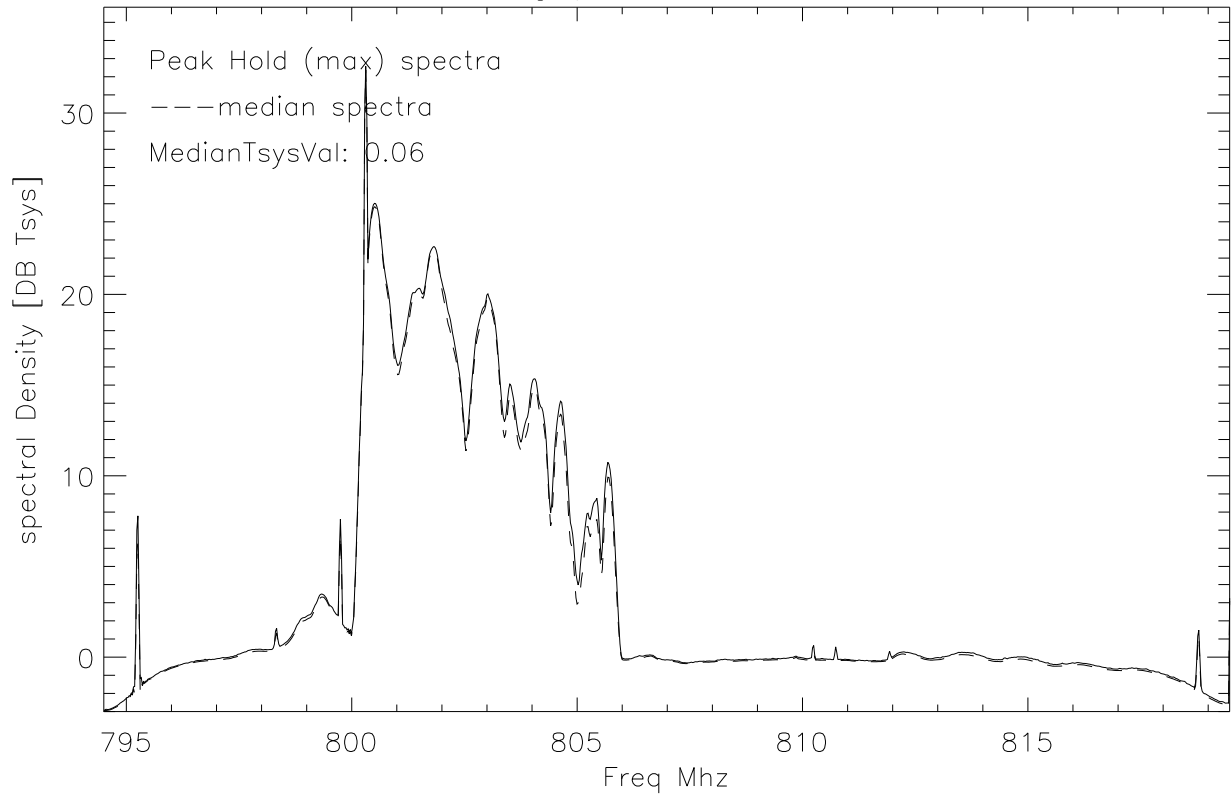

Dynamic spectra DbScaling

rfiFeed avgSpectra. CFR:735.0 MHz

Dynamic spectra DbScaling

rfiFeed avgSpectra. CFR:760.0 MHz

Dynamic spectra DbScaling

rfiFeed avgSpectra. CFR:785.0 MHz

Dynamic spectra DbScaling

rfiFeed avgSpectra. CFR:807.0 MHz