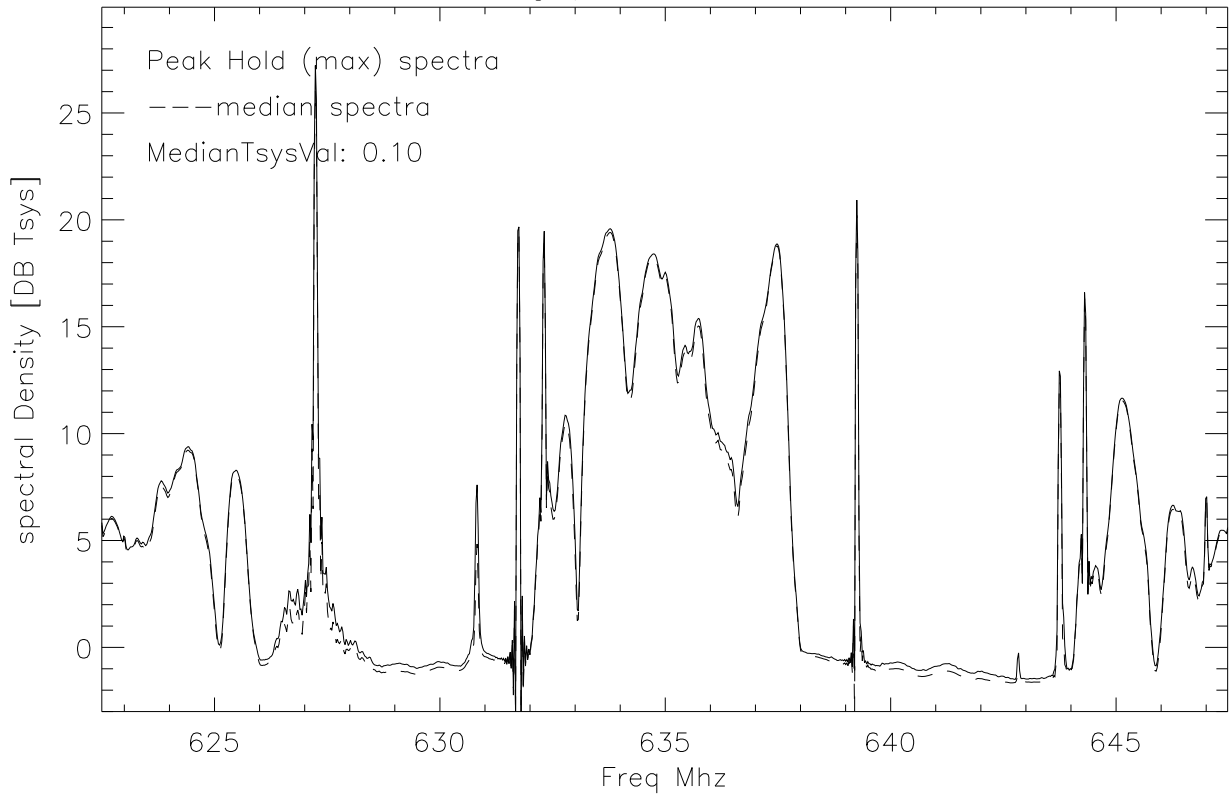

rfiFeed avgSpectra. CFR:635.0 MHz

Dynamic spectra DbScaling

rfiFeed avgSpectra. CFR:660.0 MHz

Dynamic spectra DbScaling

rfiFeed avgSpectra. CFR:685.0 MHz

Dynamic spectra DbScaling

rfiFeed avgSpectra. CFR:710.0 MHz