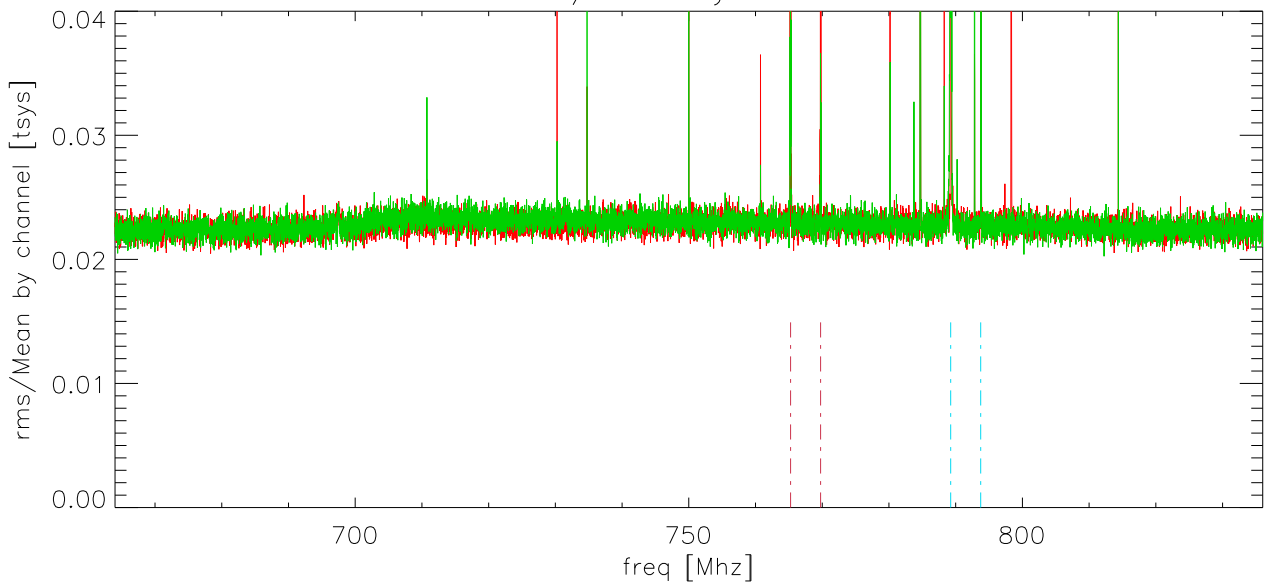

13jun09 800 Mhz Rcvr: 60 sec avg spectra

13jun09 800 Mhz Rcvr: 60 sec avg spectra

rms/mean by channel

13jun09 800 Mhz Rcvr: blowup in freq

13jun09 800 Mhz Rcvr: blowup in freq