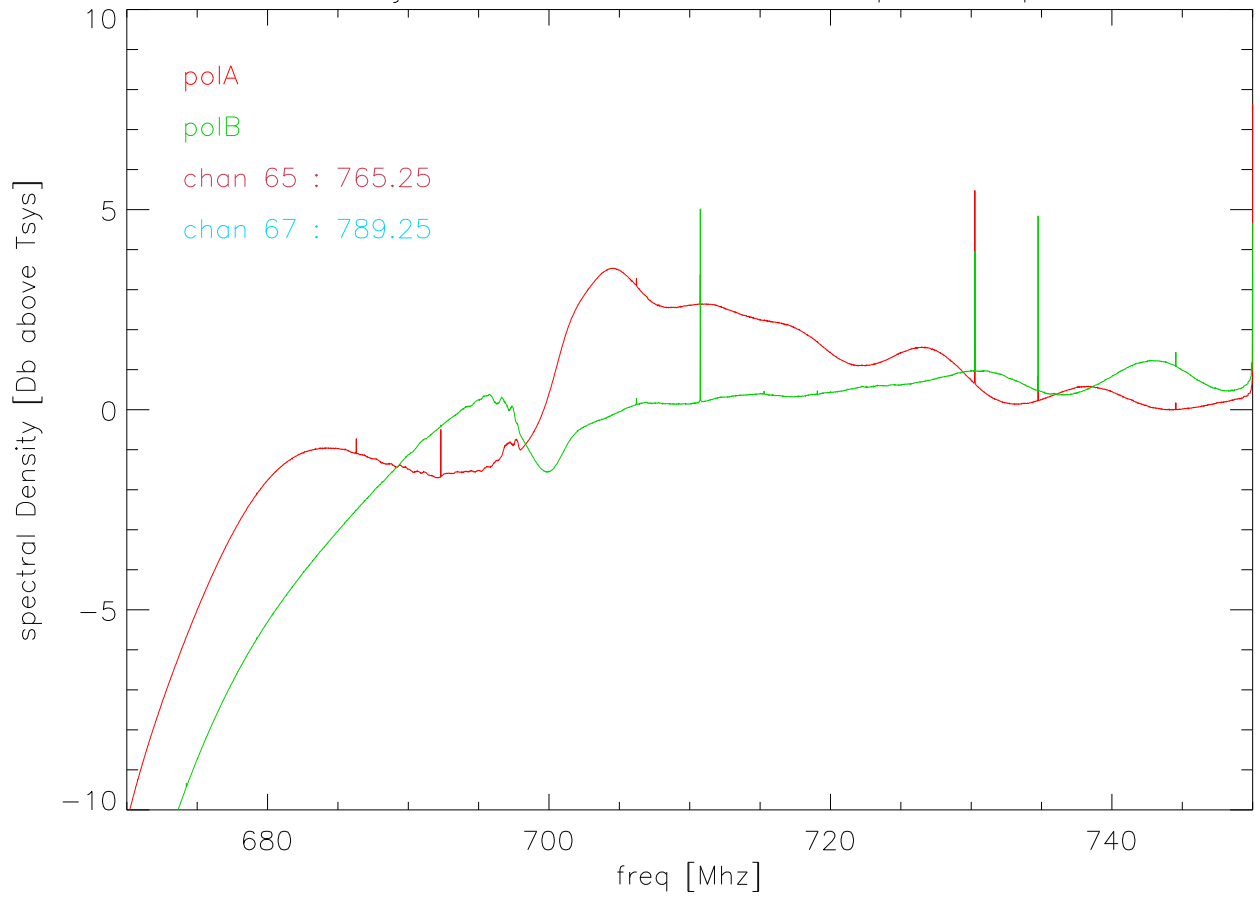

13jun09 800 Mhz Rcvr: 60 sec avg spectra

13jun09 800 Mhz Rcvr: 60 sec avg spectra

rms/mean by channel

13jun09 800 Mhz Rcvr: blowup in freq

13jun09 800 Mhz Rcvr: blowup in freq