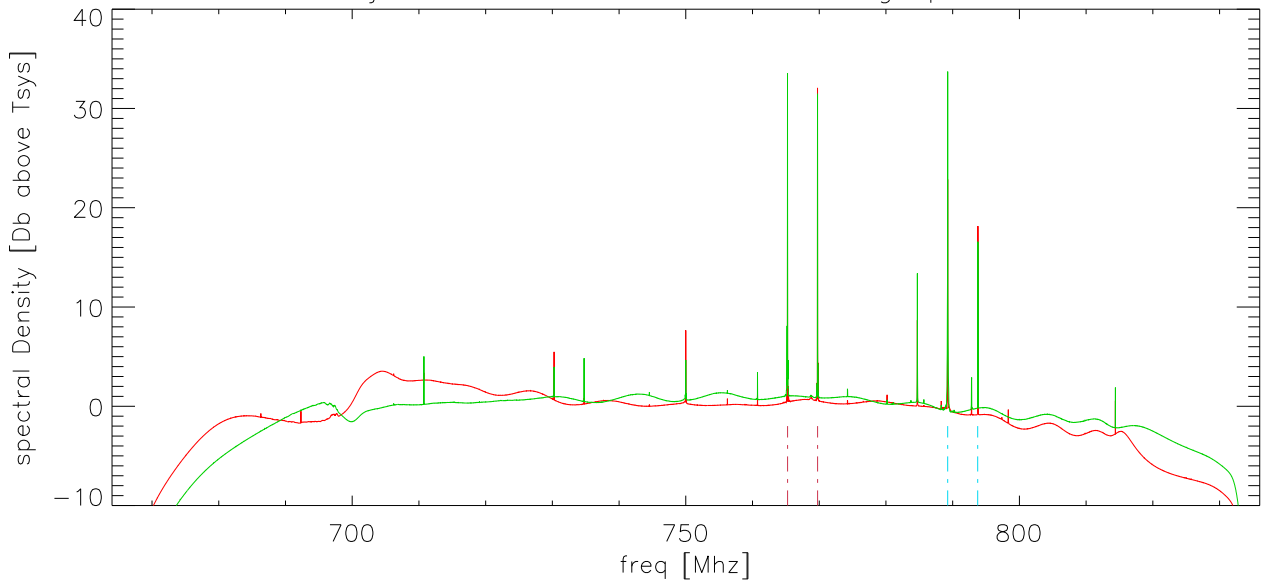

13jun09 800 Mhz Rcvr: 60 sec avg spectra

13jun09 800 Mhz Rcvr: 60 sec avg spectra

rms/mean by channel

13jun09 800 Mhz Rcvr: blowup in freq

13jun09 800 Mhz Rcvr: blowup in freq