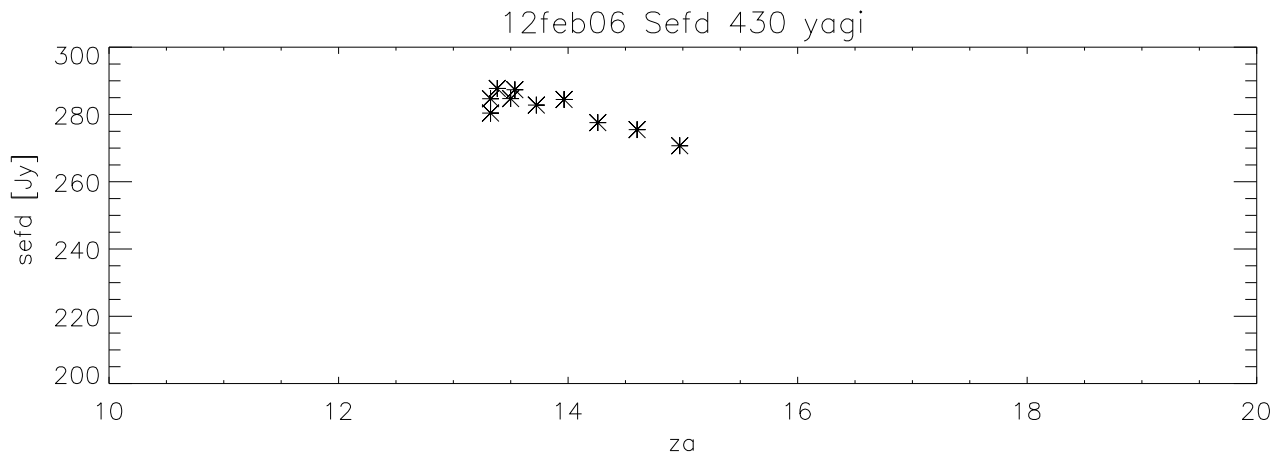

12feb06 yagi strips on 3C48

12feb06 linefeed strips

12feb06 430 yagi align then average strips

12feb06 430 yagi align then average strips db scale

12feb06 Pointing error 430 yagi

12feb06 Pointing error 430 linefeed