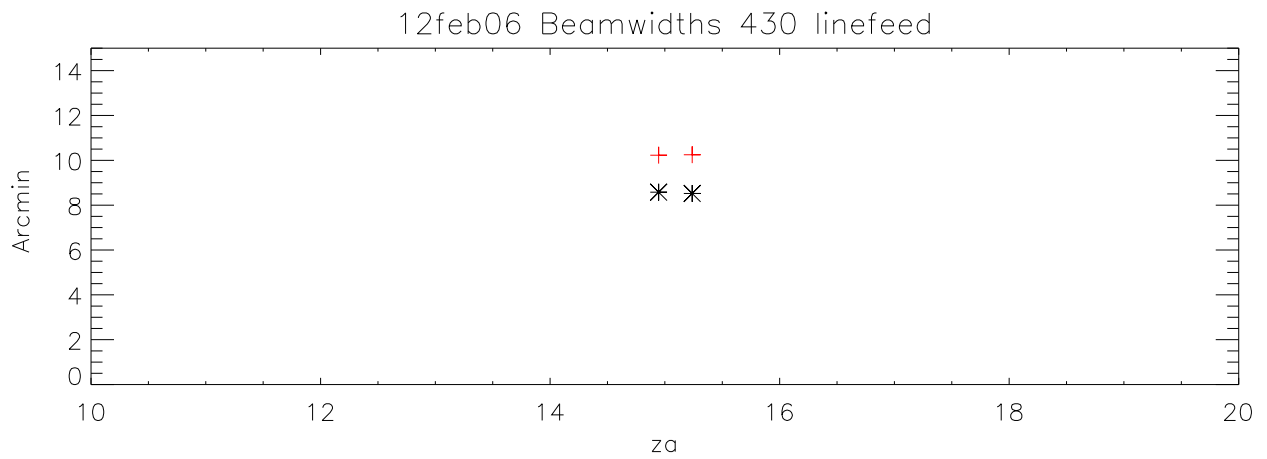

12feb06 yagi strips on 3C48

12feb06 linefeed strips

12feb06 430 yagi align then average strips

12feb06 430 yagi align then average strips db scale

12feb06 Pointing error 430 yagi

12feb06 Pointing error 430 linefeed