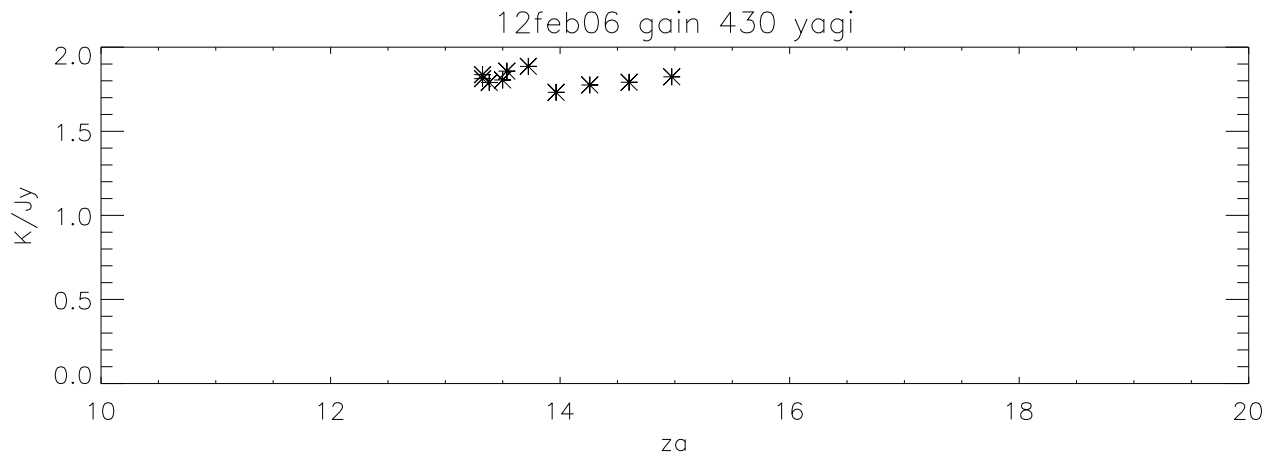

12feb06 yagi strips on 3C48

12feb06 linefeed strips

12feb06 430 yagi align then average strips

12feb06 430 yagi align then average strips db scale

12feb06 Pointing error 430 yagi

12feb06 Pointing error 430 linefeed