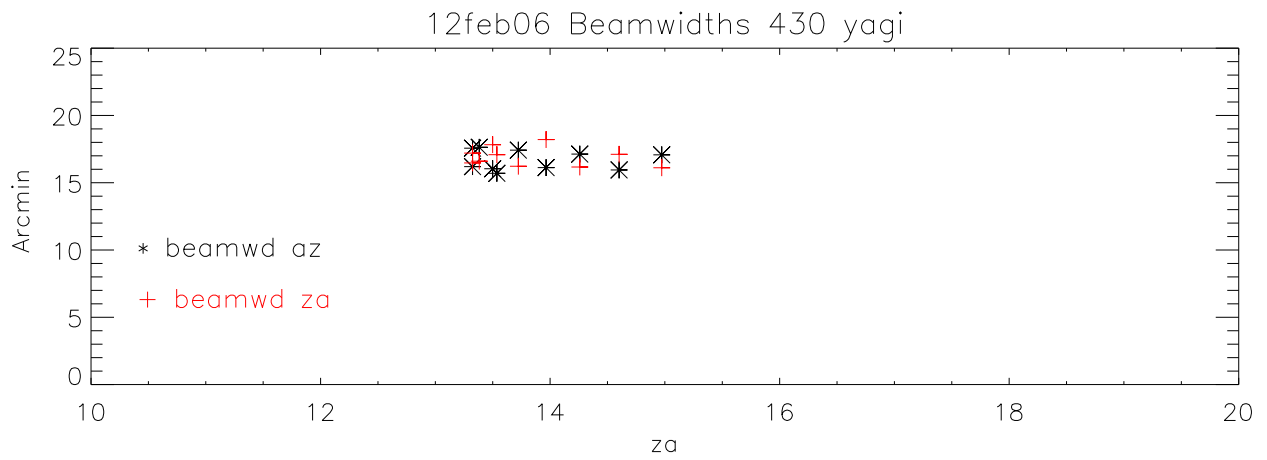

12feb06 yagi strips on 3C48

12feb06 linefeed strips

12feb06 430 yagi align then average strips

12feb06 430 yagi align then average strips db scale

12feb06 Pointing error 430 yagi

12feb06 Pointing error 430 linefeed