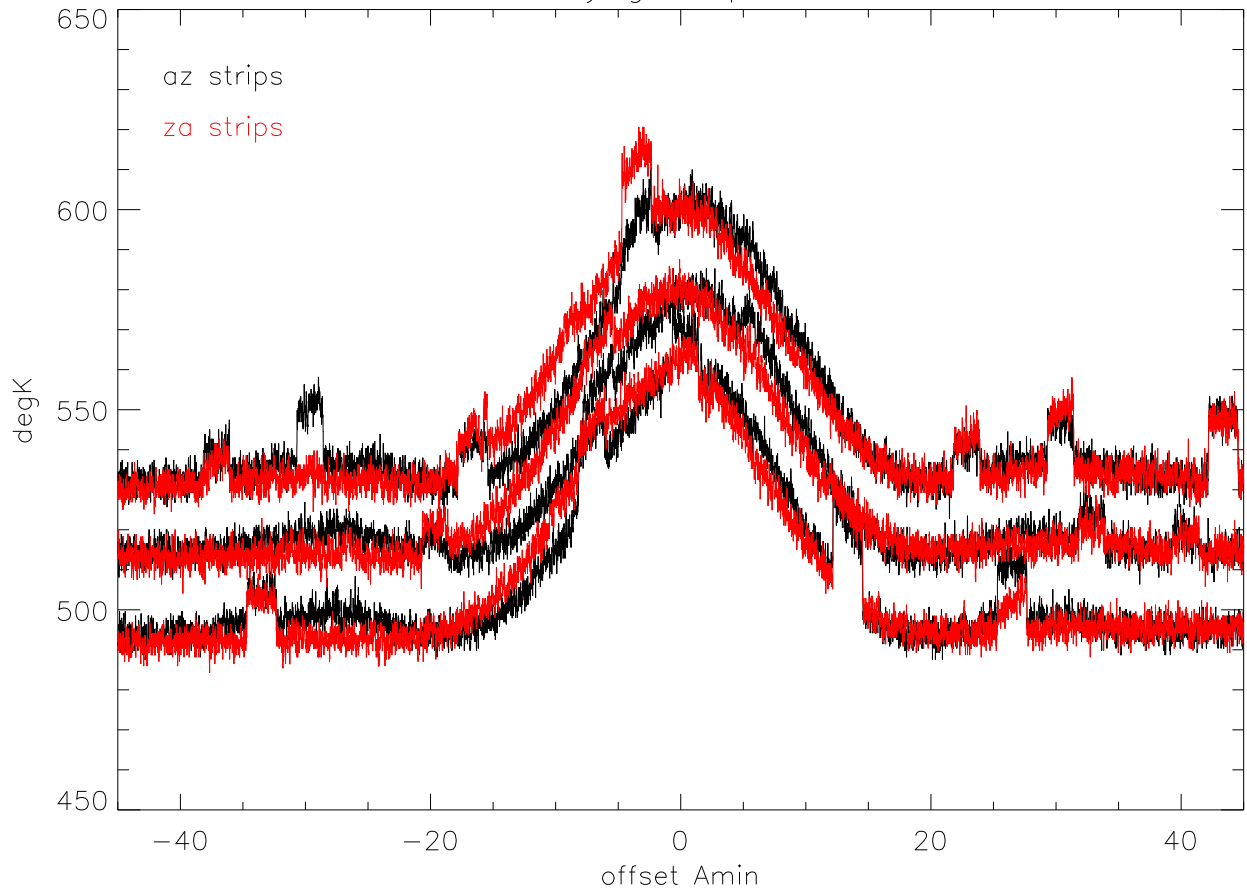

12feb06 yagi strips on 3C48

12feb06 linefeed strips

12feb06 430 yagi align then average strips

12feb06 430 yagi align then average strips db scale

12feb06 Pointing error 430 yagi

12feb06 Pointing error 430 linefeed