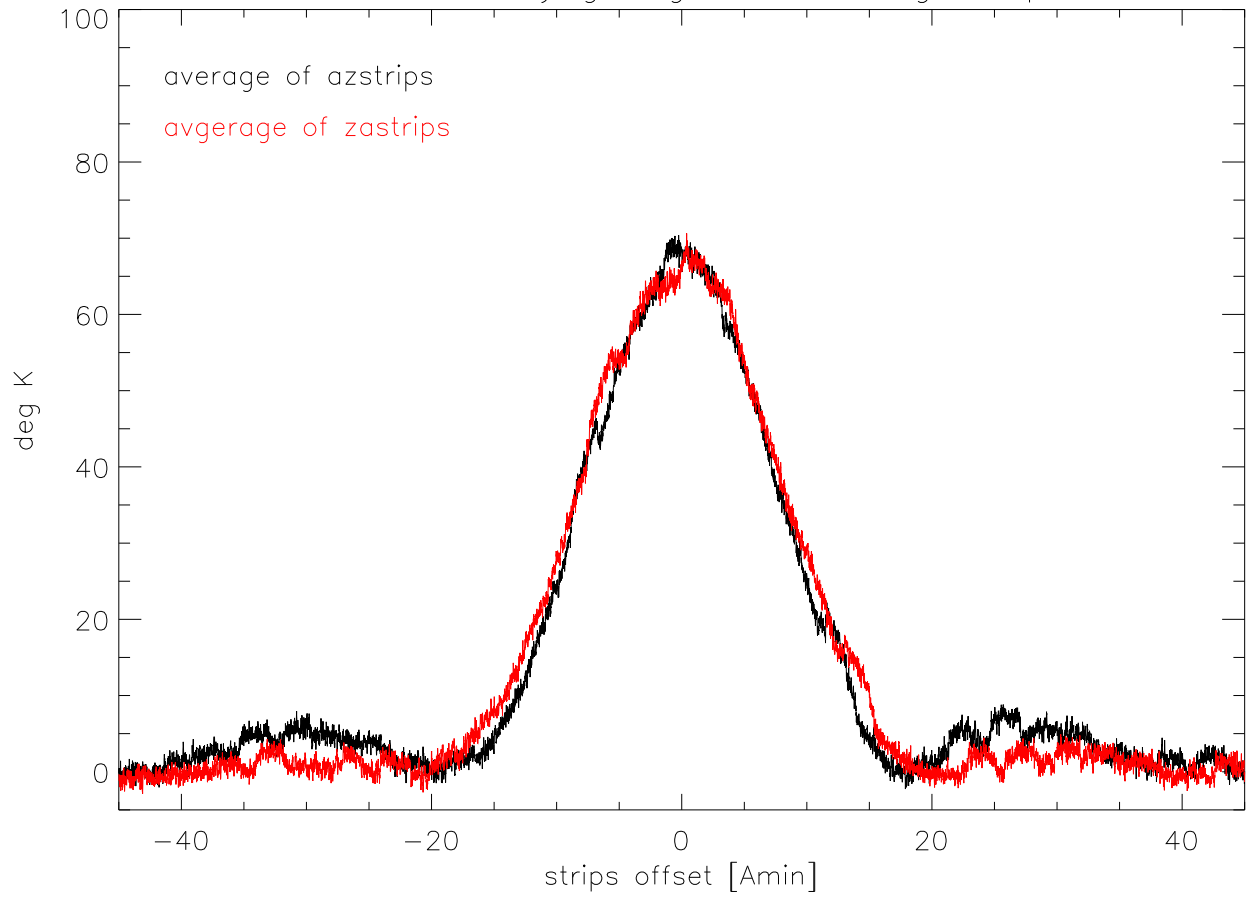

12feb06 yagi strips on 3C48

12feb06 linefeed strips

12feb06 430 yagi align then average strips

12feb06 430 yagi align then average strips db scale

12feb06 Pointing error 430 yagi

12feb06 Pointing error 430 linefeed