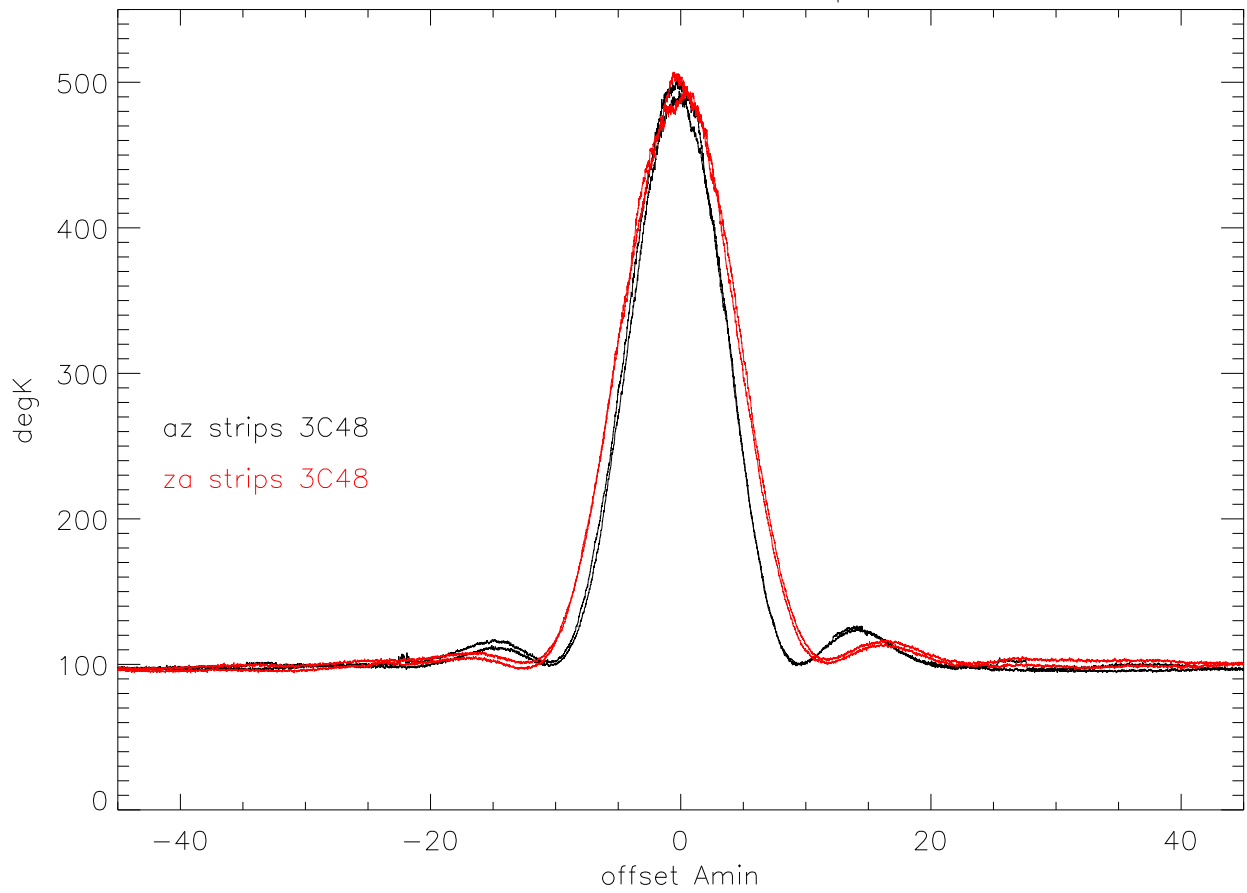

12feb06 yagi strips on 3C48

12feb06 linefeed strips

12feb06 430 yagi align then average strips

12feb06 430 yagi align then average strips db scale

12feb06 Pointing error 430 yagi

12feb06 Pointing error 430 linefeed