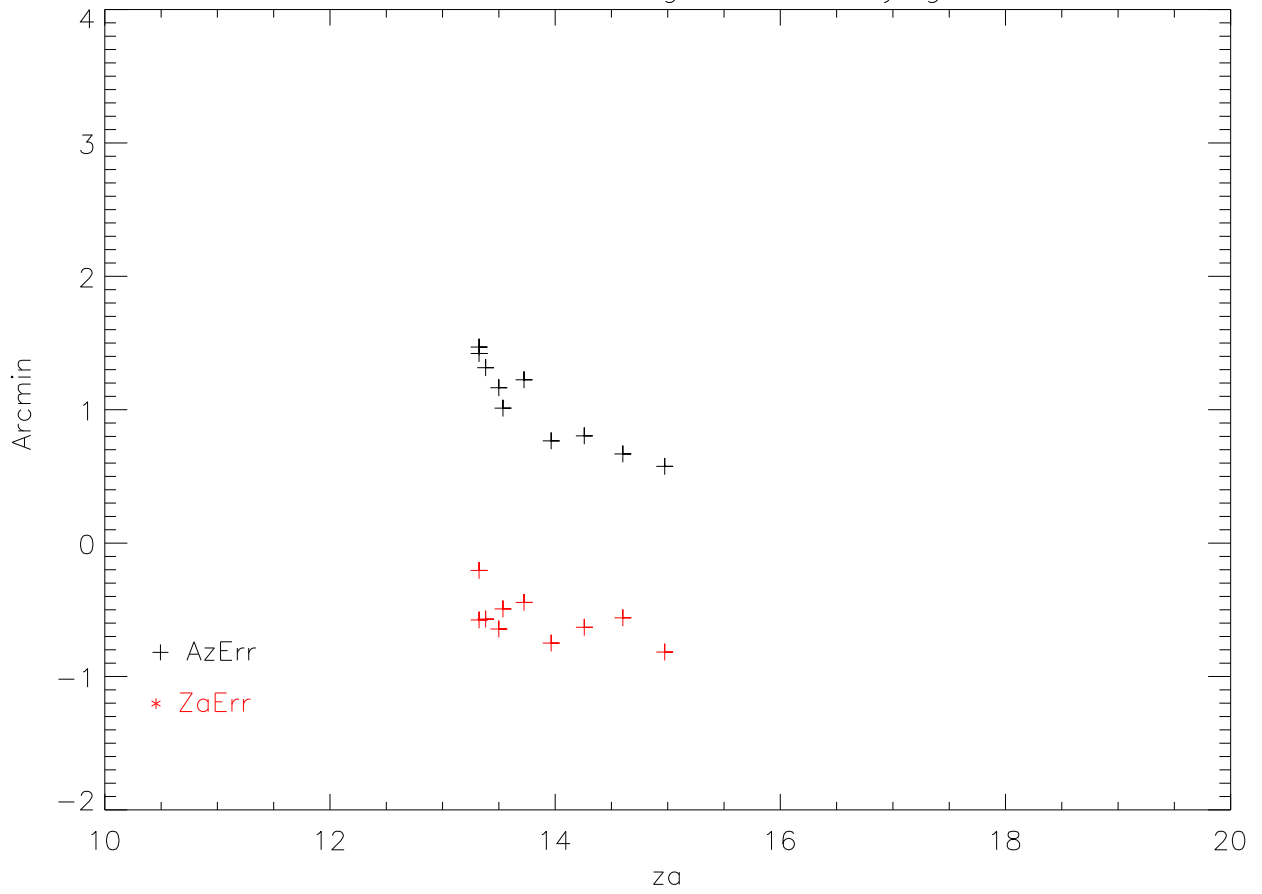

12feb06 yagi strips on 3C48

12feb06 linefeed strips

12feb06 430 yagi align then average strips

12feb06 430 yagi align then average strips db scale

12feb06 Pointing error 430 yagi

12feb06 Pointing error 430 linefeed