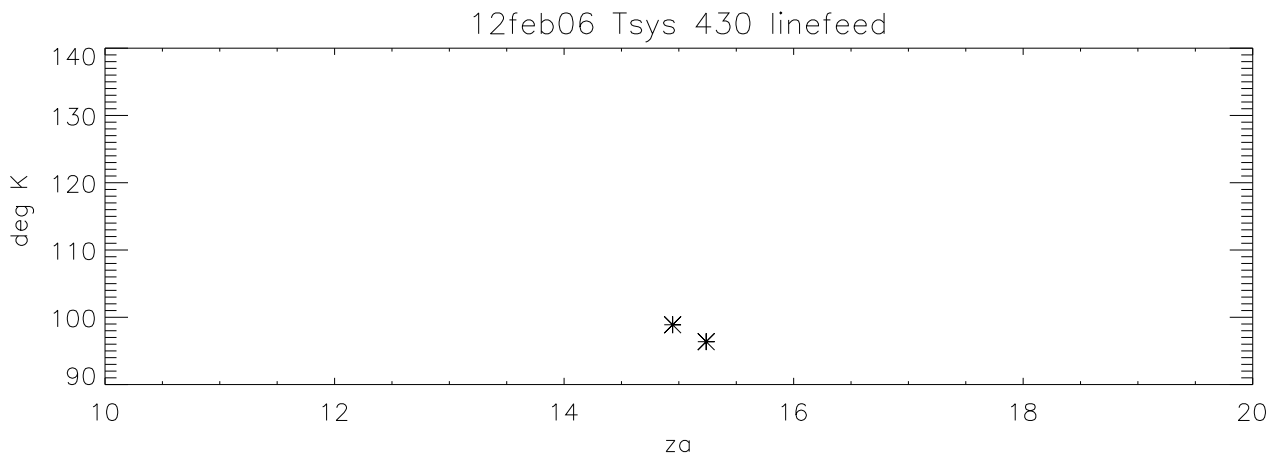

12feb06 yagi strips on 3C48

12feb06 linefeed strips

12feb06 430 yagi align then average strips

12feb06 430 yagi align then average strips db scale

12feb06 Pointing error 430 yagi

12feb06 Pointing error 430 linefeed