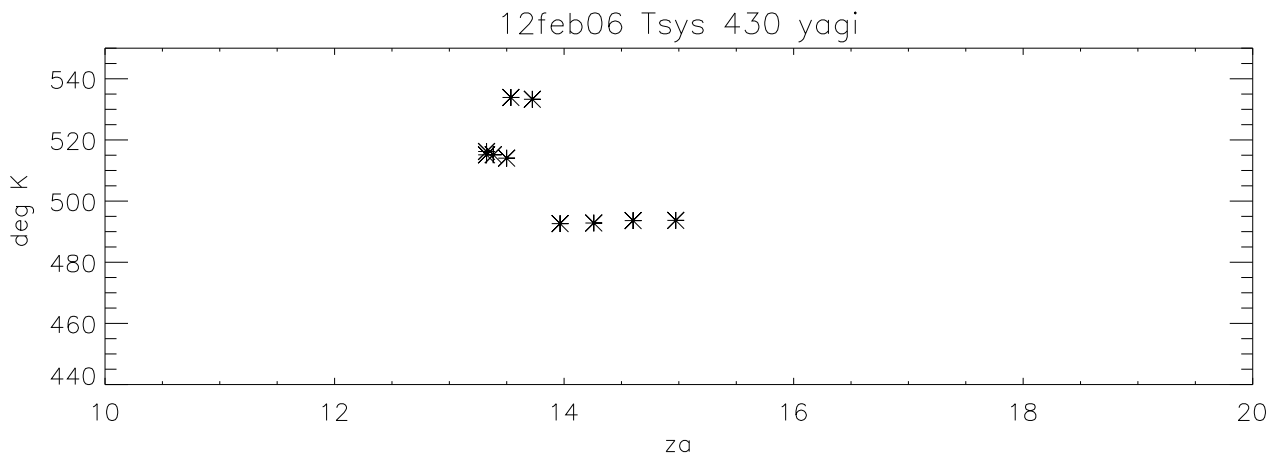

12feb06 yagi strips on 3C48

12feb06 linefeed strips

12feb06 430 yagi align then average strips

12feb06 430 yagi align then average strips db scale

12feb06 Pointing error 430 yagi

12feb06 Pointing error 430 linefeed