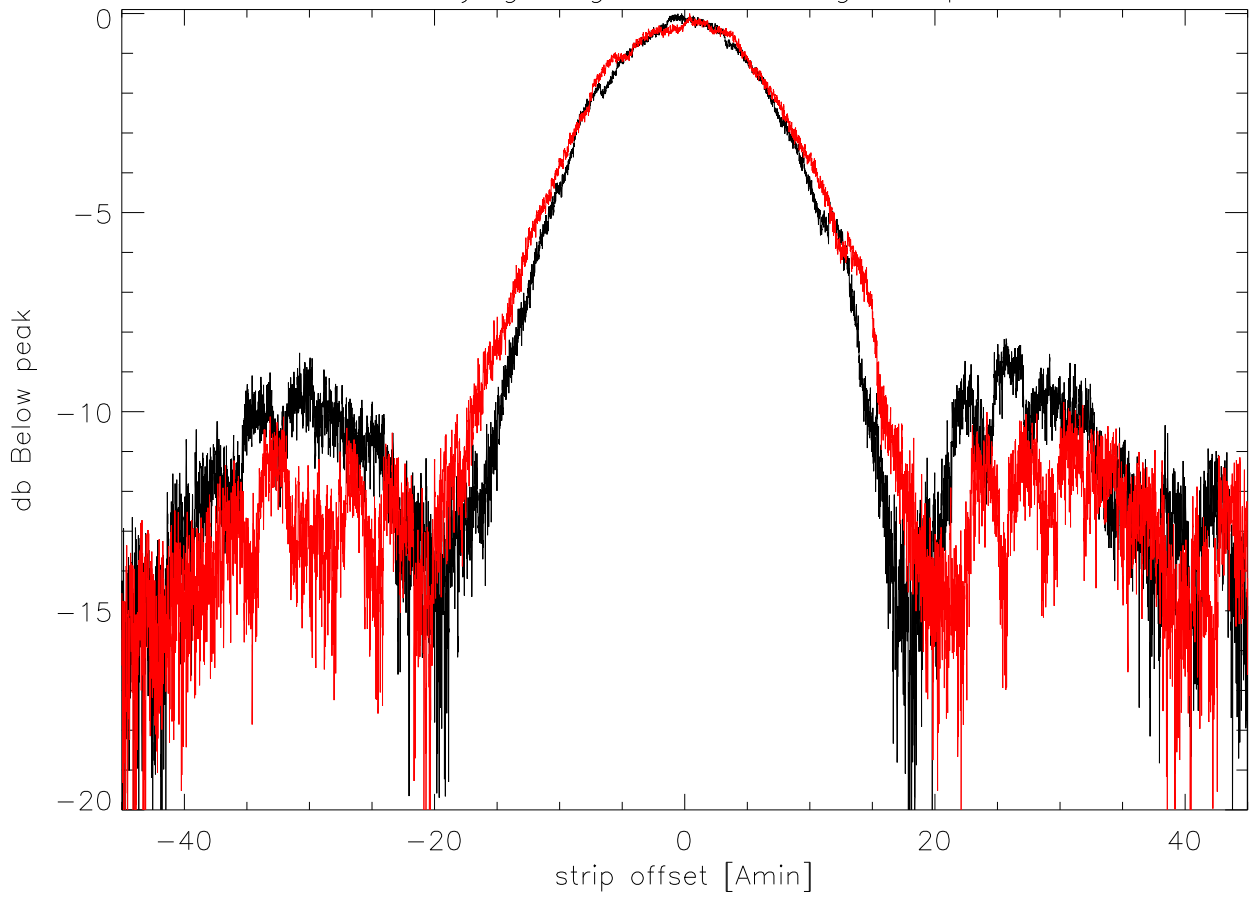

12feb06 yagi strips on 3C48

12feb06 linefeed strips

12feb06 430 yagi align then average strips

12feb06 430 yagi align then average strips db scale

12feb06 Pointing error 430 yagi

12feb06 Pointing error 430 linefeed