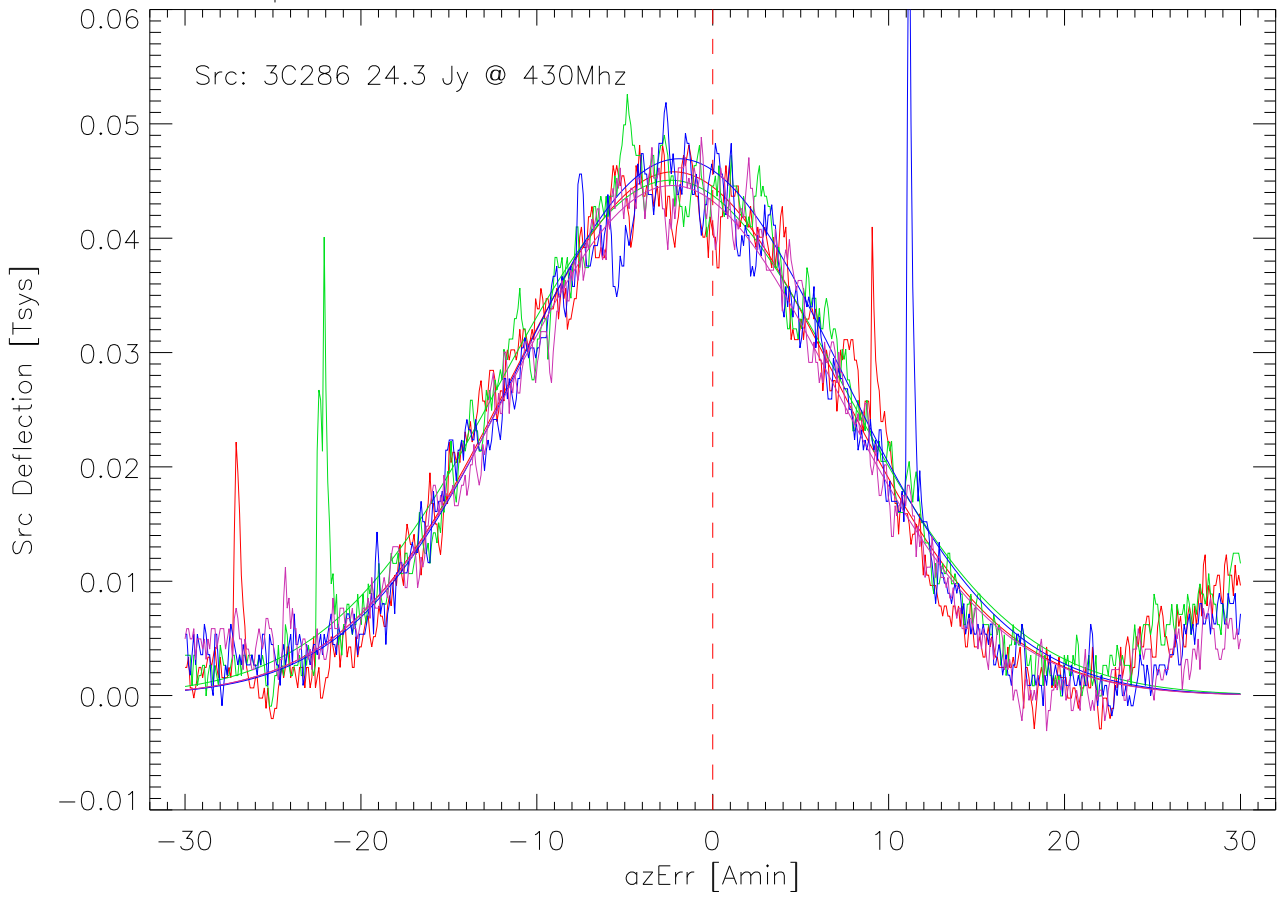

12sep04 mathews 430 feed. Cross scans data and fits. Az

12sep04 mathews 430 feed. Cross scans data and fits. Za

12sep04 az,za pointing error vers Azimuth

12sep04 az,za pointing error vers zenith angle