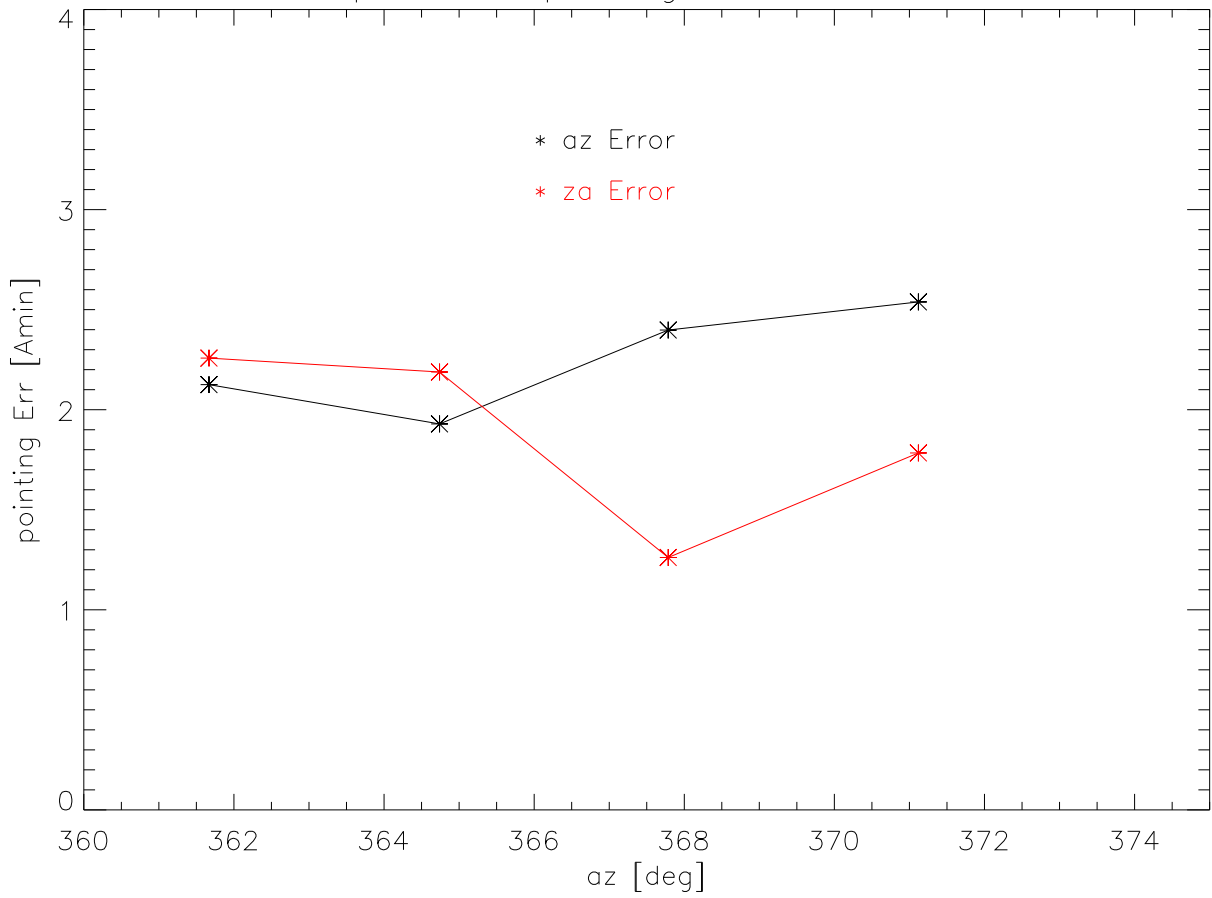

12sep04 mathews 430 feed. Cross scans data and fits. Az

12sep04 mathews 430 feed. Cross scans data and fits. Za

12sep04 az,za pointing error vers Azimuth

12sep04 az,za pointing error vers zenith angle