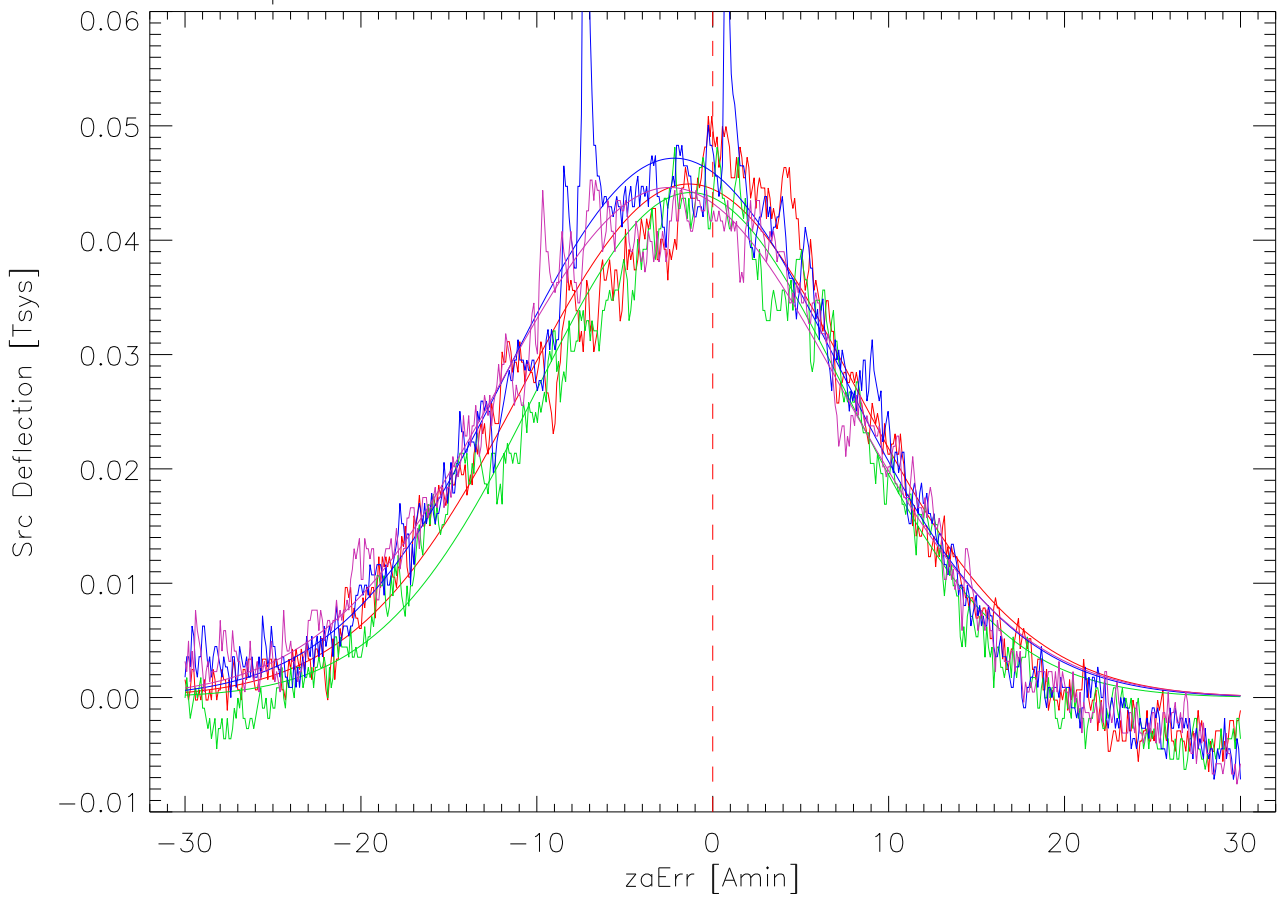

12sep04 mathews 430 feed. Cross scans data and fits. Az

12sep04 mathews 430 feed. Cross scans data and fits. Za

12sep04 az,za pointing error vers Azimuth

12sep04 az,za pointing error vers zenith angle