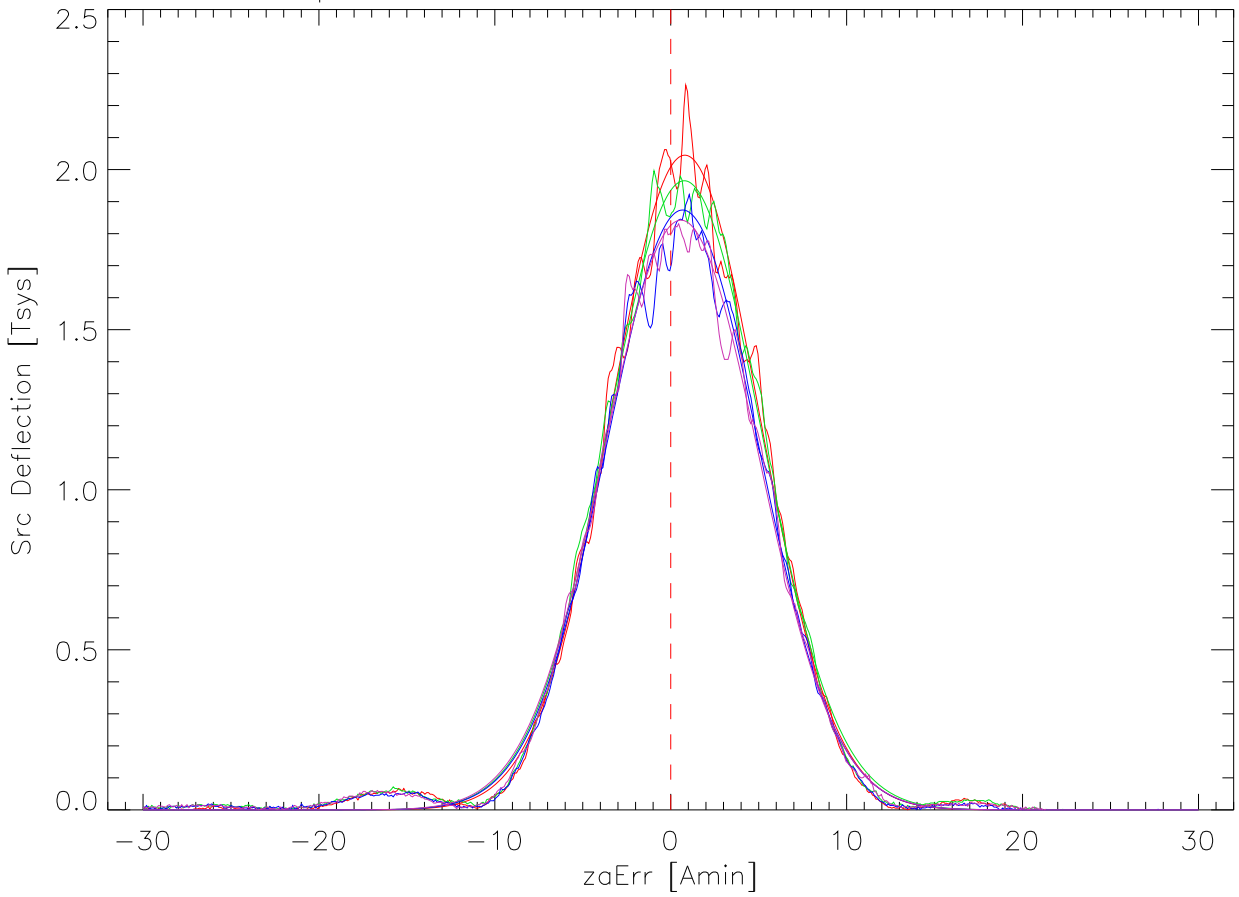

22sep04 mathews 430 feed. Cross scans data and fits. Az

22sep04 mathews 430 feed. Cross scans data and fits. Za

22sep04 lineFeed. Cross scans data and fits. Az

22sep04 LineFeed. Cross scans data and fits. Za

22sep04 mathewsFd az,za pointing error vs Azimuth

22sep04 mathewsFd az,za pointing error vs zenith angle

22sep04 linefeed az,za pointing error vs Azimuth

22sep04 linefeed az,za pointing error vs zenith angle