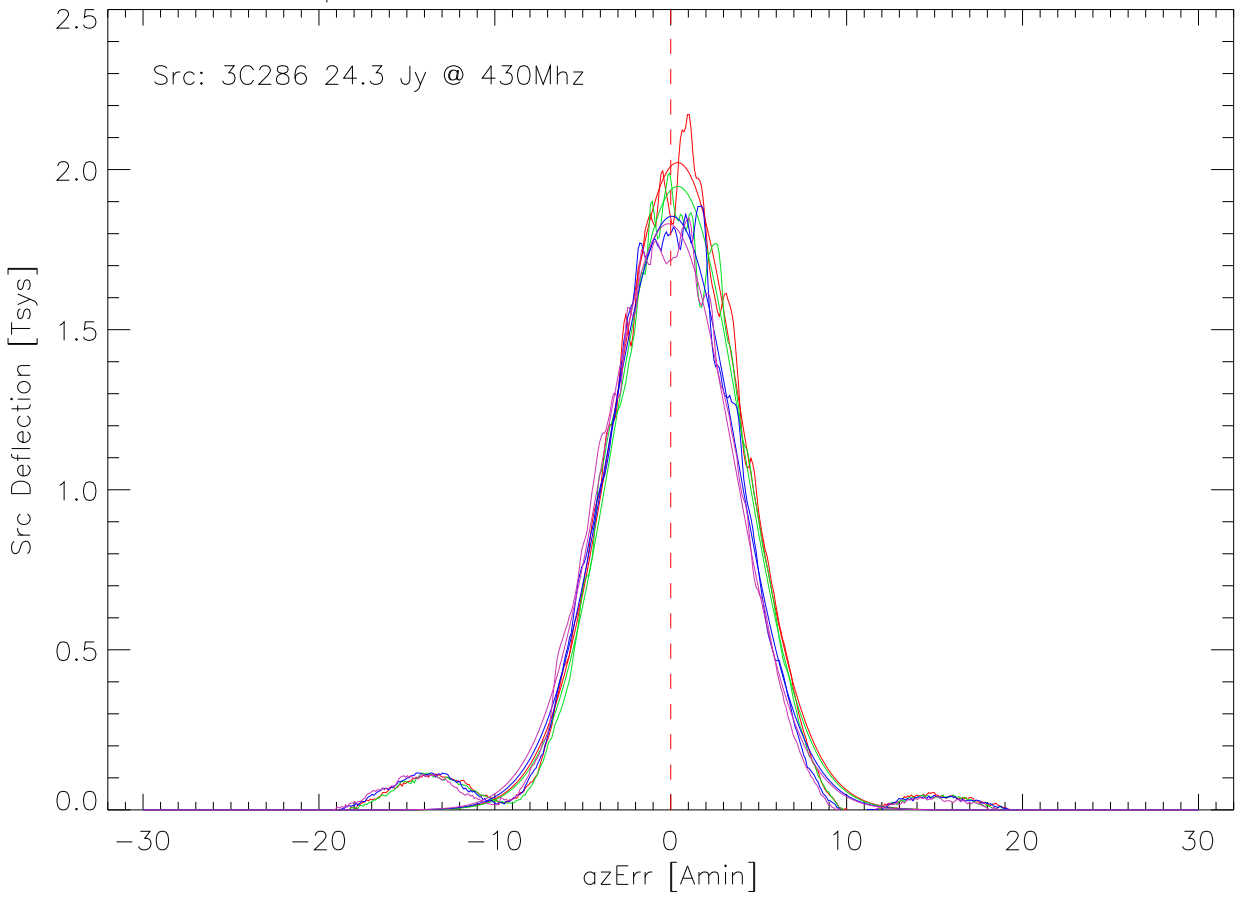

22sep04 mathews 430 feed. Cross scans data and fits. Az

22sep04 mathews 430 feed. Cross scans data and fits. Za

22sep04 lineFeed. Cross scans data and fits. Az

22sep04 LineFeed. Cross scans data and fits. Za

22sep04 mathewsFd az,za pointing error vs Azimuth

22sep04 mathewsFd az,za pointing error vs zenith angle

22sep04 linefeed az,za pointing error vs Azimuth

22sep04 linefeed az,za pointing error vs zenith angle