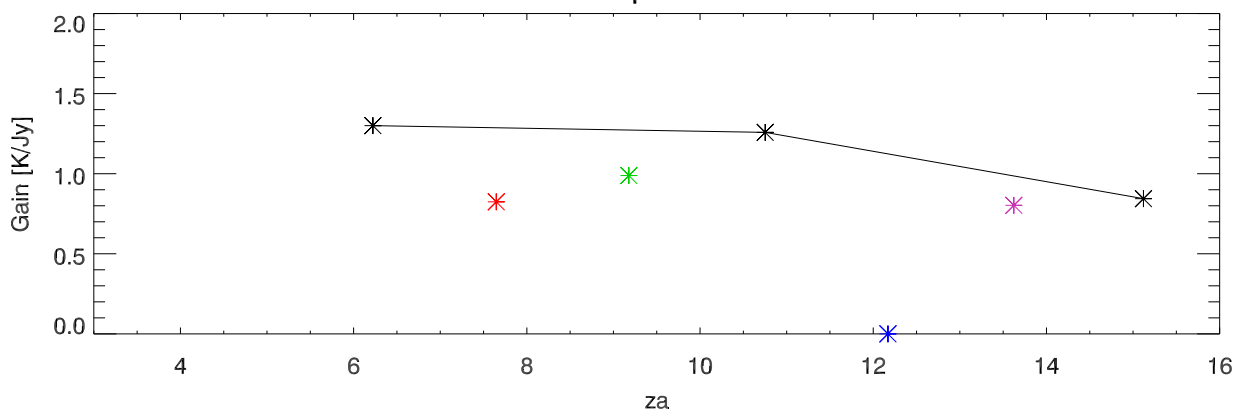

18028 B0428+205 xband. Gain vs za with platform Offsets. Freq: 8500.

Freq: 8800.

Freq: 9000.

Freq: 9200.