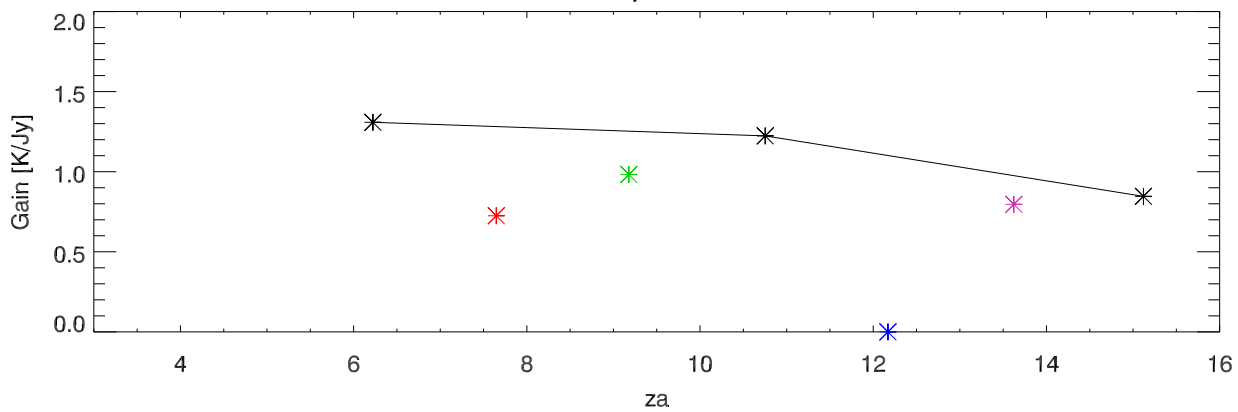

18028 B0428+205 xband. Gain vs za with platform Offsets. Freq: 8500.

Freq: 8800.

Freq: 9000.

Freq: 9200.