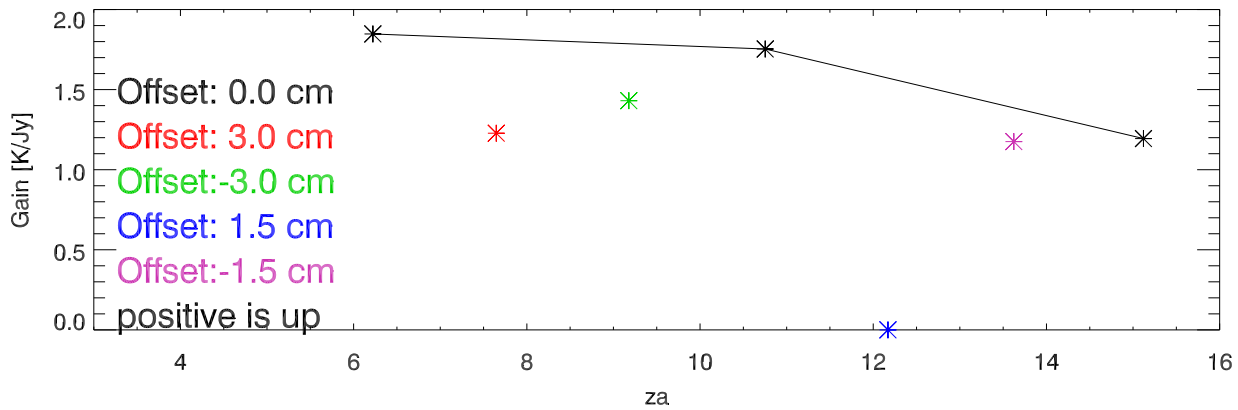

18028 B0428+205 xband. Gain vs za with platform Offsets. Freq: 8500.

Freq: 8800.

Freq: 9000.

Freq: 9200.