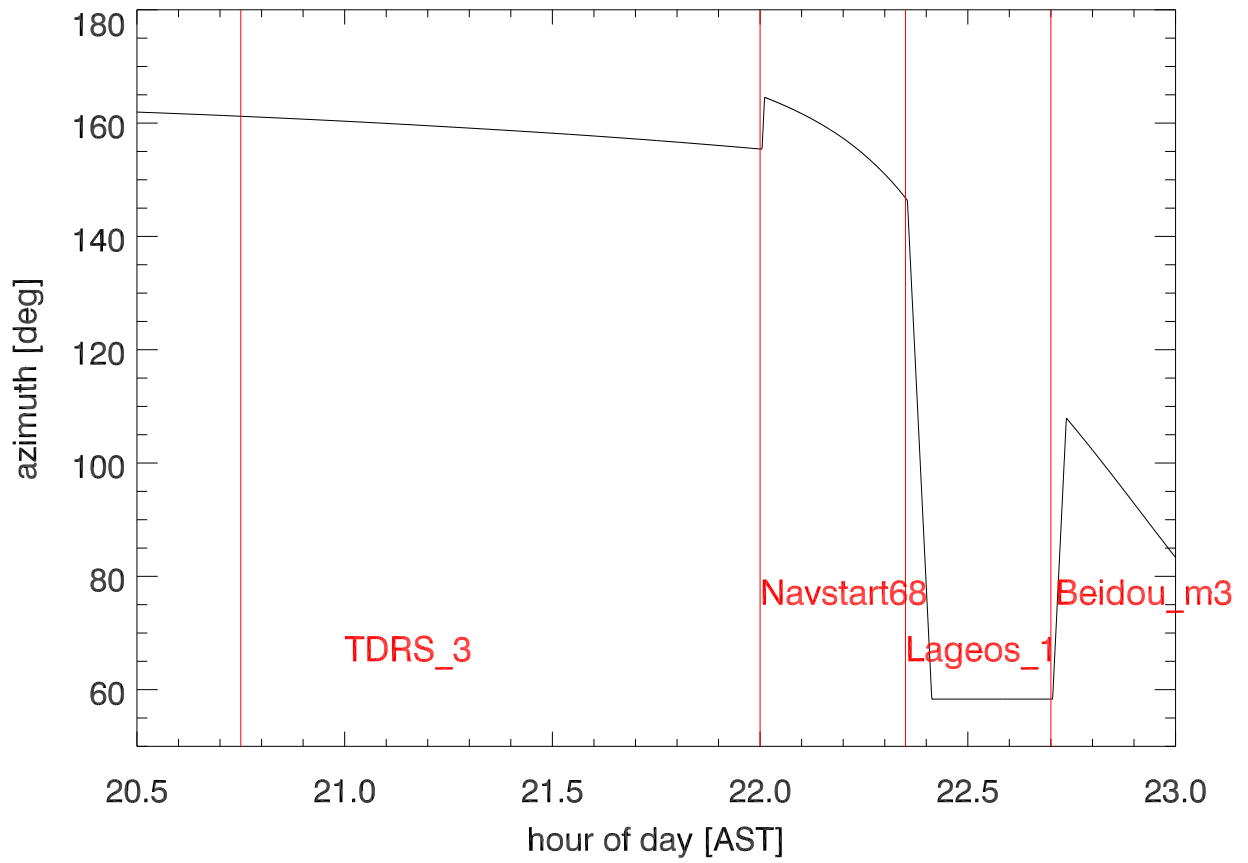

161211 430 sat tracking. az vs hour of day

za vs hour of day