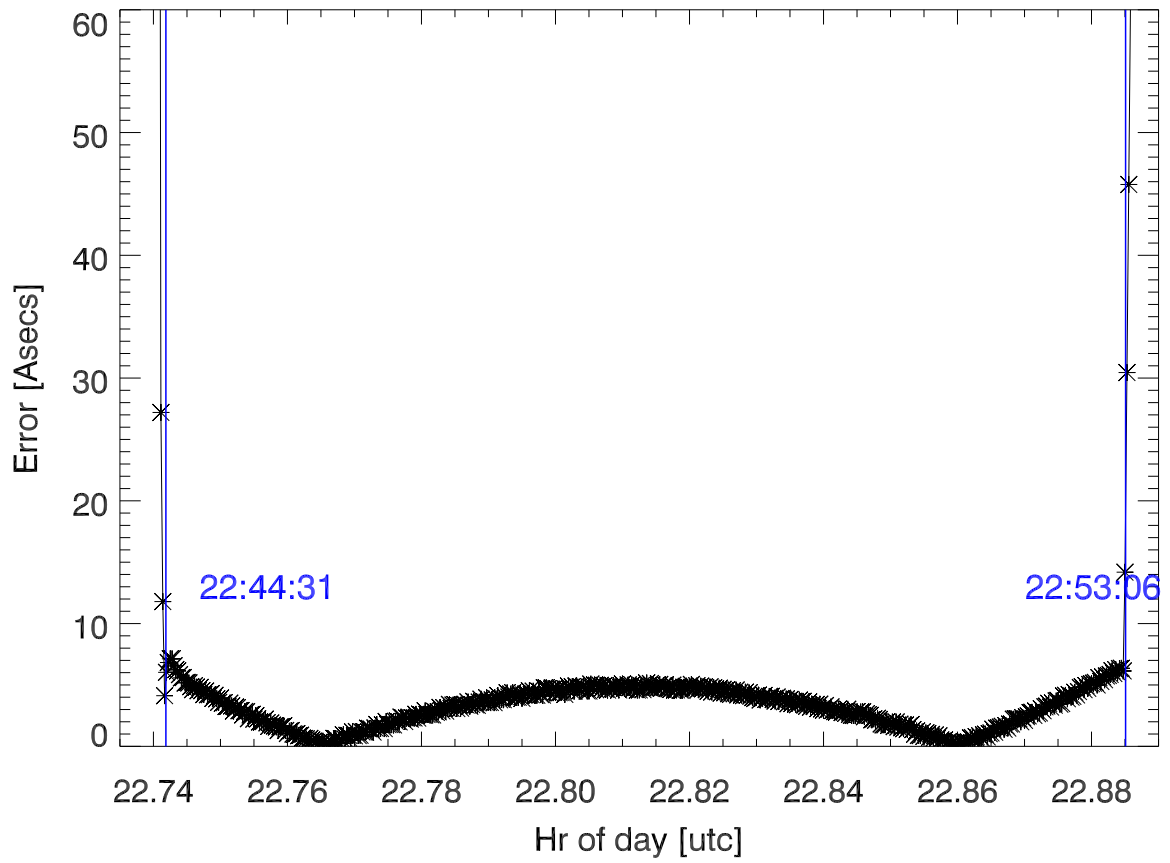

lageos 2 pointing error

TxPower during lageos 2 pass

navstar 18 pointing error

TxPower during navstar 18 pass

sbs pointing error

TxPower during sbs pass