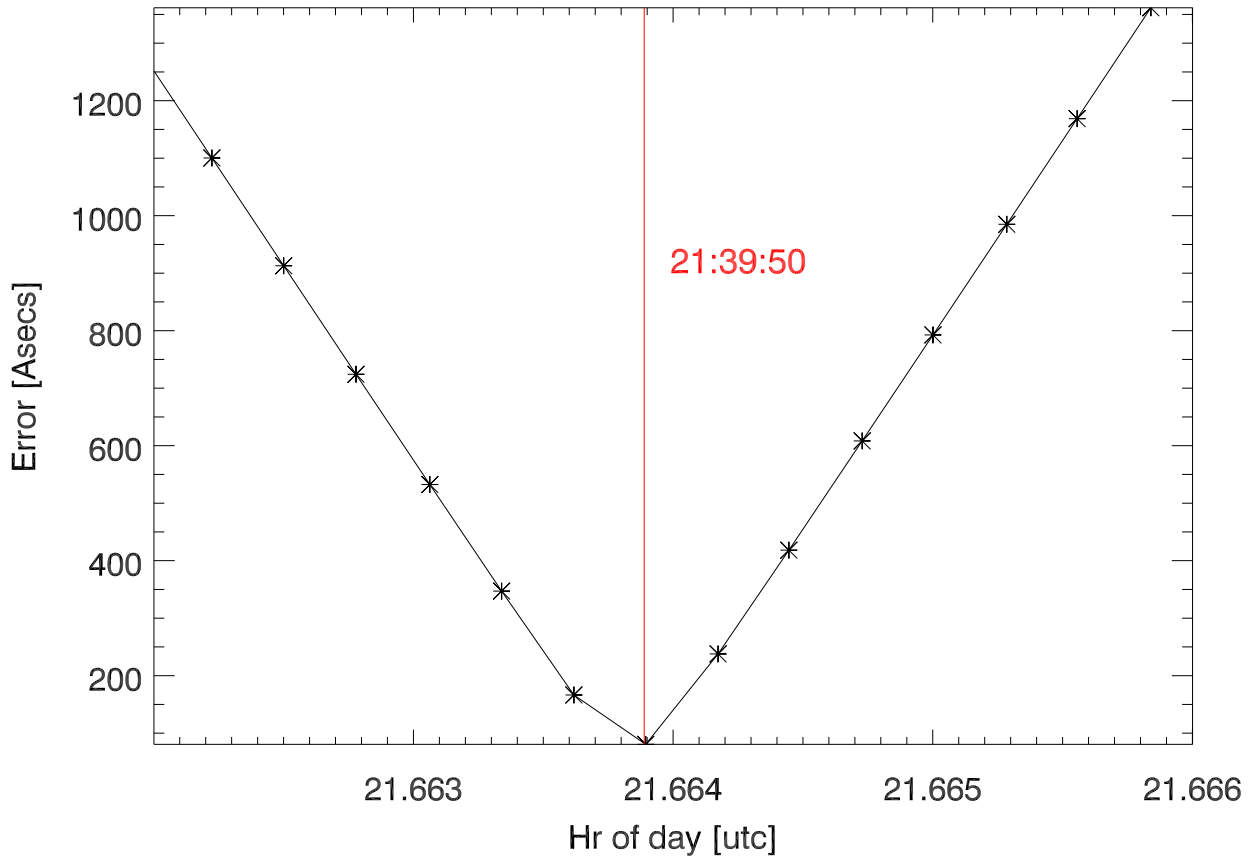

lageos 2 pointing error

TxPower during lageos 2 pass

navstar 18 pointing error

TxPower during navstar 18 pass

sbs pointing error

TxPower during sbs pass