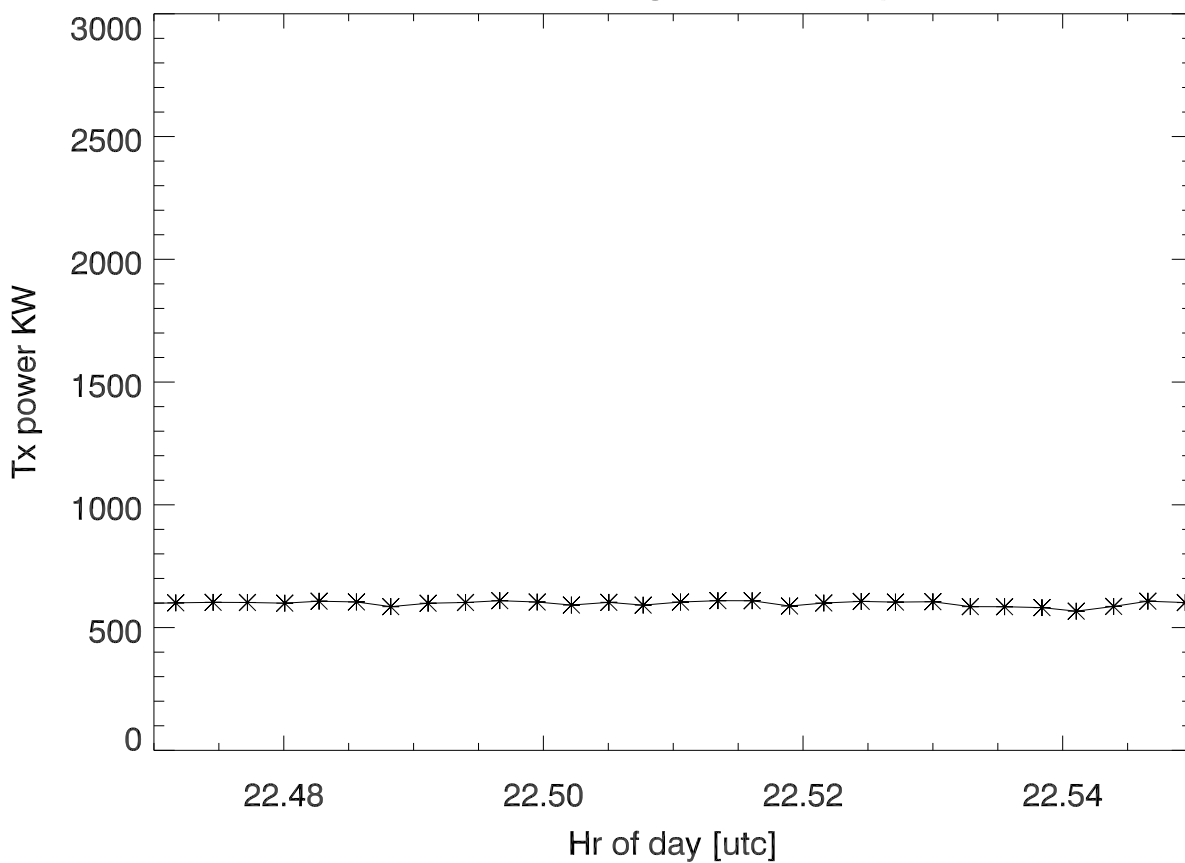

lageos 2 pointing error

TxPower during lageos 2 pass

navstar 18 pointing error

TxPower during navstar 18 pass

sbs pointing error

TxPower during sbs pass