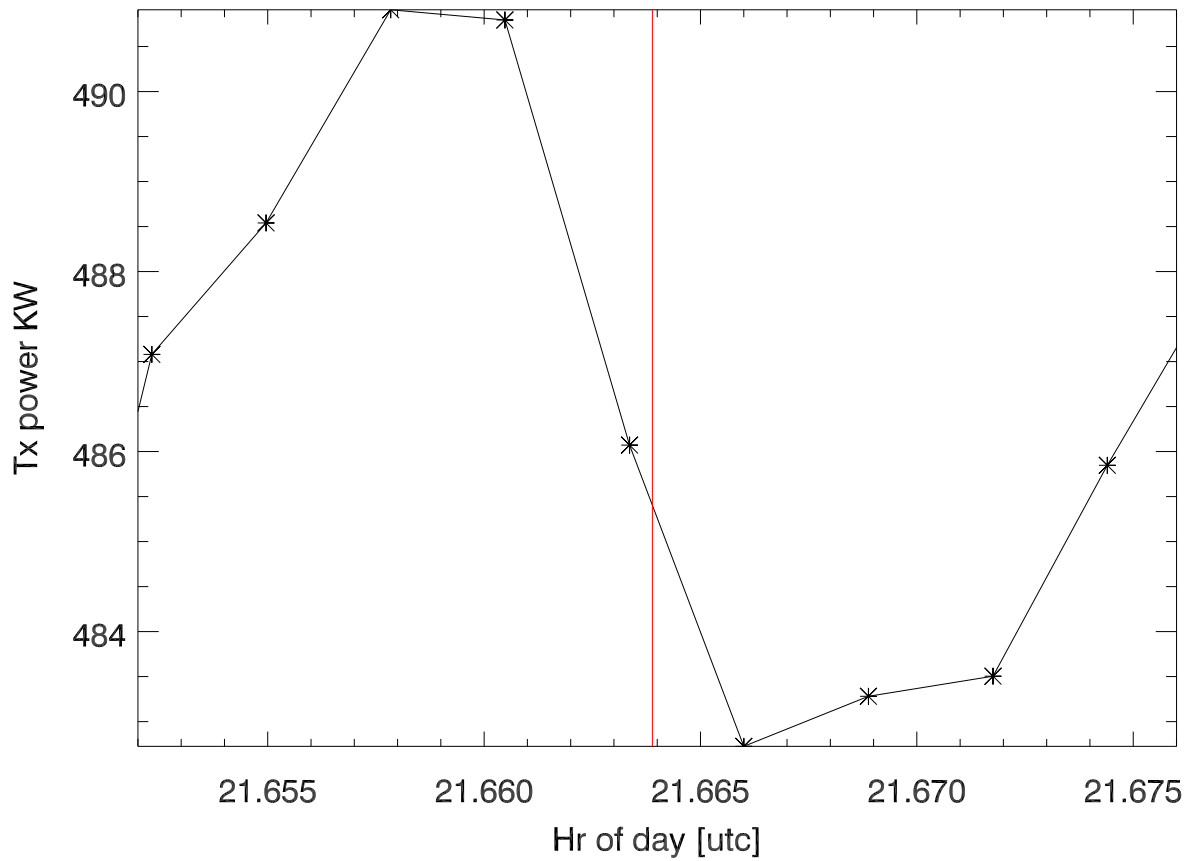

lageos 2 pointing error

TxPower during lageos 2 pass

navstar 18 pointing error

TxPower during navstar 18 pass

sbs pointing error

TxPower during sbs pass