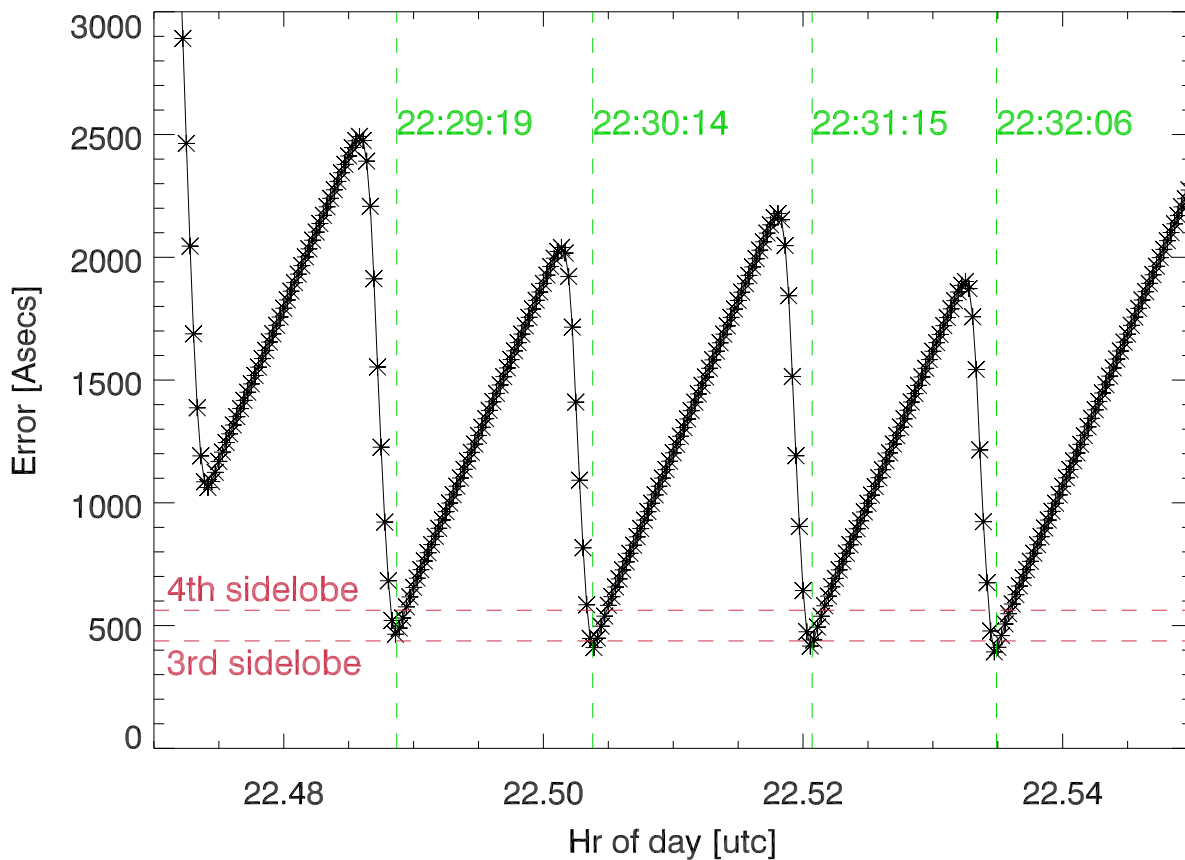

lageos 2 pointing error

TxPower during lageos 2 pass

navstar 18 pointing error

TxPower during navstar 18 pass

sbs pointing error

TxPower during sbs pass