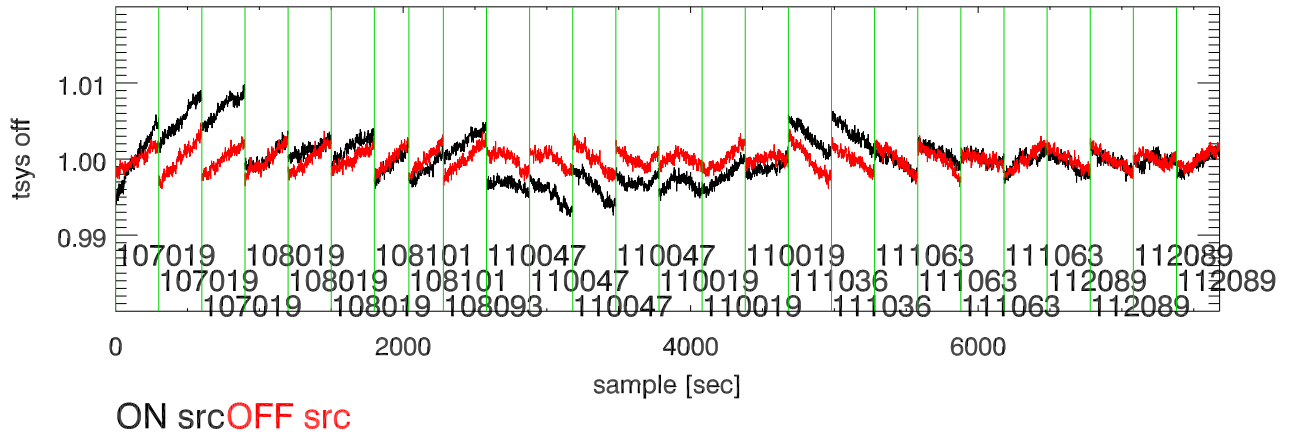

17apr13 a2749 lbw total power vs time. band 1

band 2

band 3

17apr13 a2335 on,offs overlotted. band 1 PoIA

band 1 PoIB

band 3 PoIA

band 3 PoIB