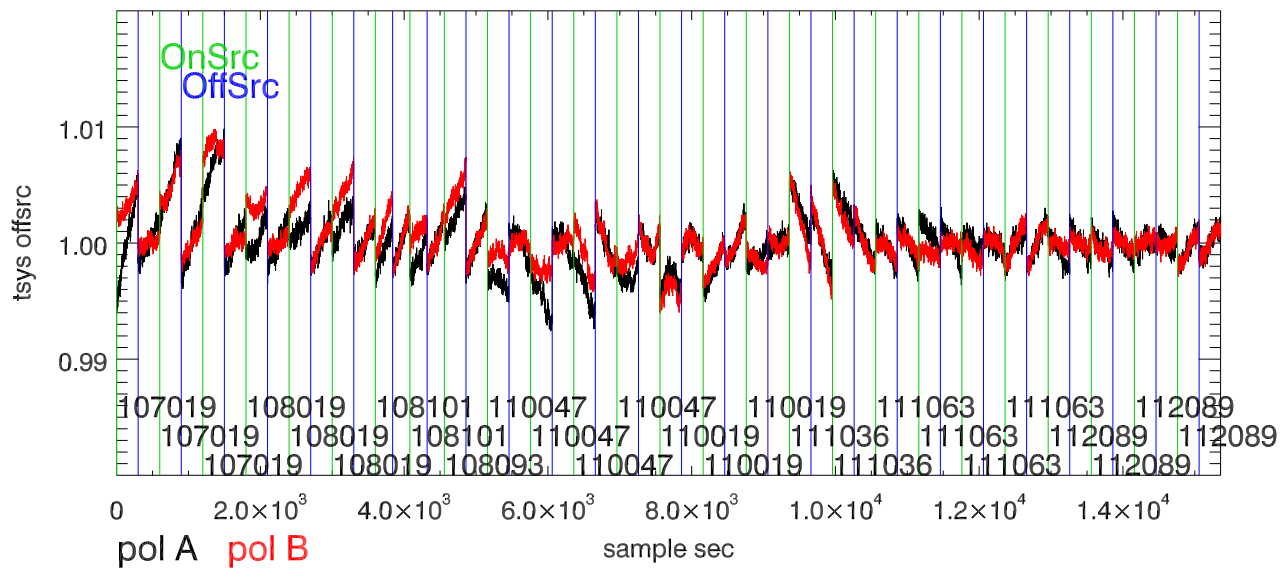

17apr13 a2749 lbw total power vs time. band 1

band 2

band 3

17apr13 a2335 on,offs overlotted. band 1 PoIA

band 1 PoIB

band 3 PoIA

band 3 PoIB