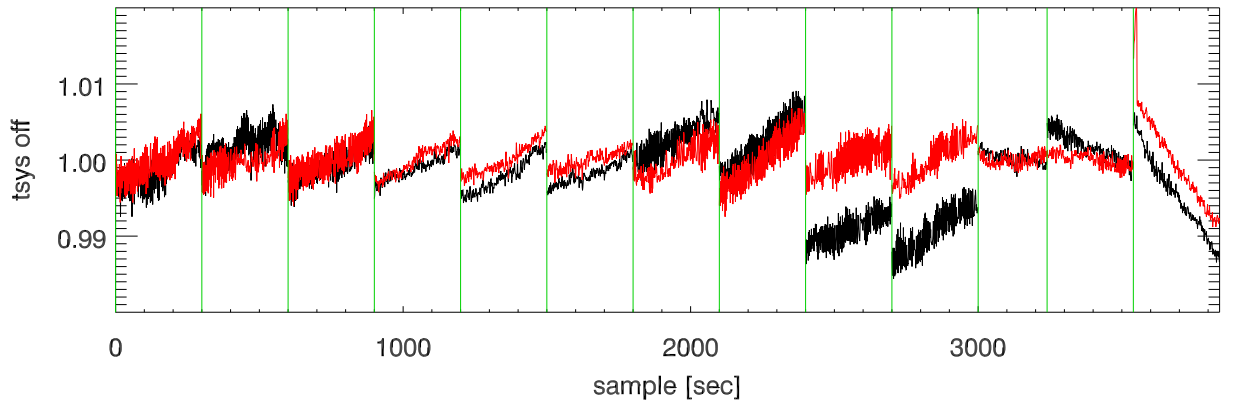

28may11 a2335 lbw total power vs time. band 1

band 2

band 3

28may11 a2335 on,offs overplotted. band 1 PoIA

band 1 PoIB

band 3 PoIA

band 3 PoIB