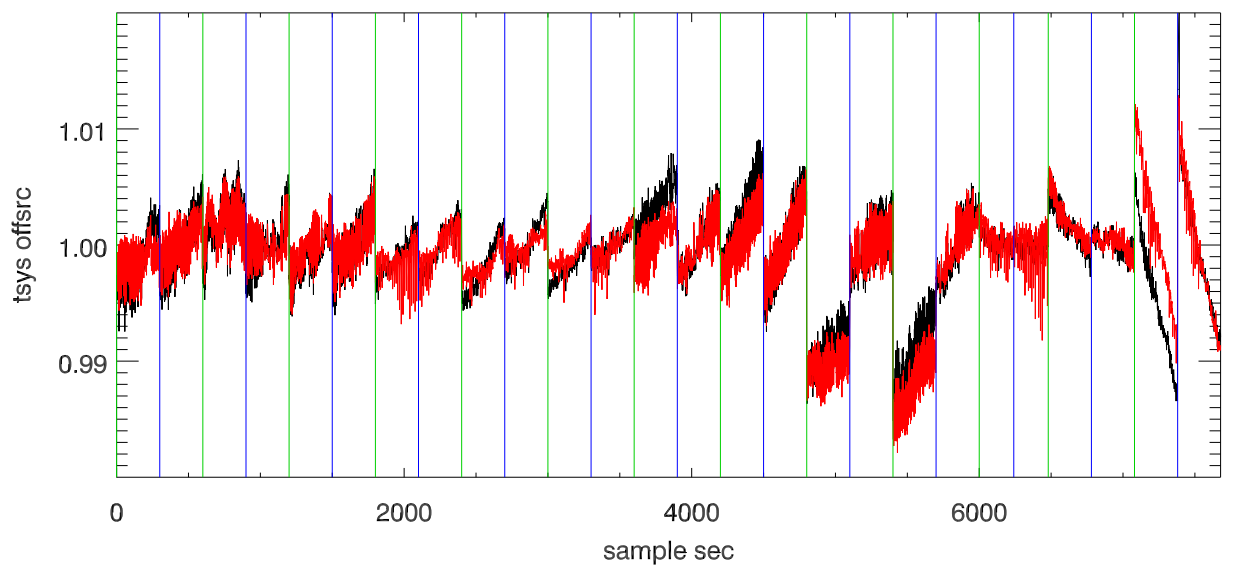

28may11 a2335 lbw total power vs time. band 1

band 2

band 3

28may11 a2335 on,offs overplotted. band 1 PoIA

band 1 PoIB

band 3 PoIA

band 3 PoIB