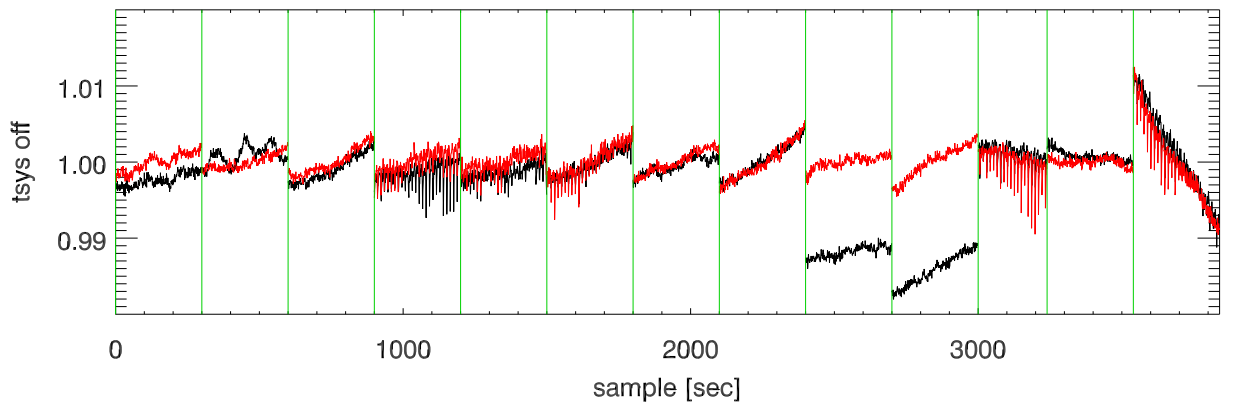

28may11 a2335 lbw total power vs time. band 1

band 2

band 3

28may11 a2335 on,offs overplotted. band 1 PoIA

band 1 PoIB

band 3 PoIA

band 3 PoIB