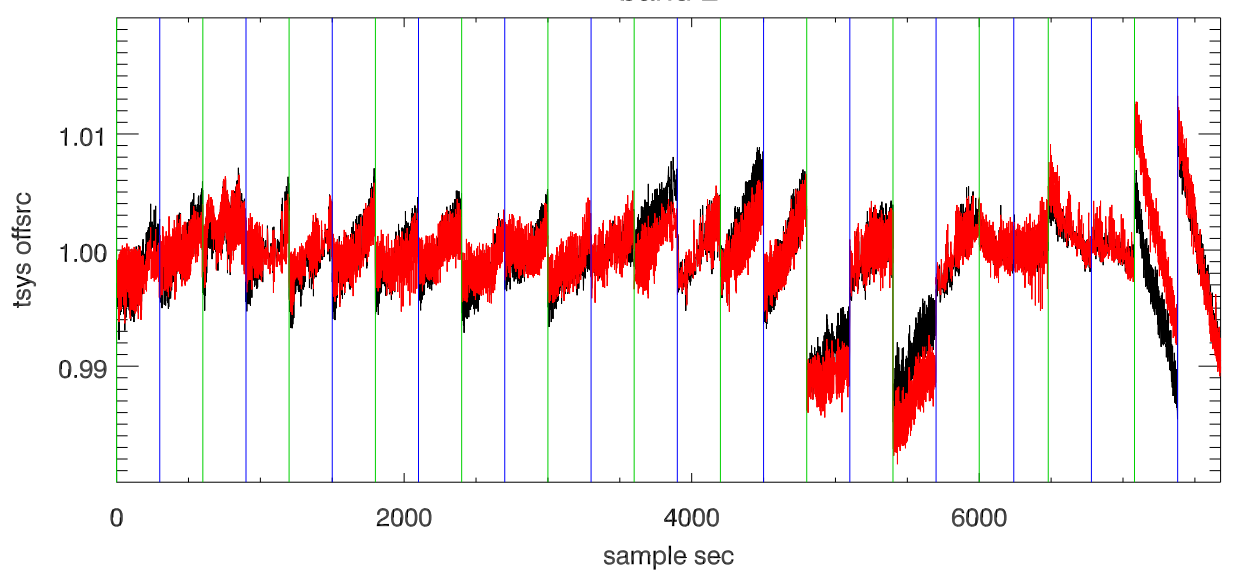

28may11 a2335 lbw total power vs time. band 1

band 2

band 3

28may11 a2335 on,offs overplotted. band 1 PoIA

band 1 PoIB

band 3 PoIA

band 3 PoIB