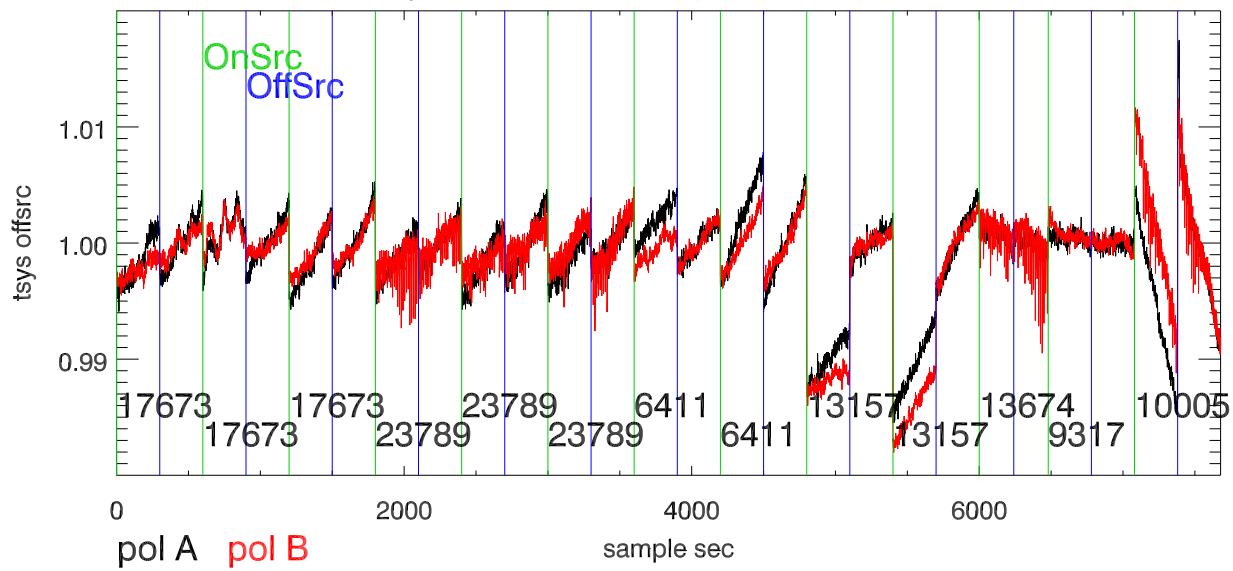

28may11 a2335 lbw total power vs time. band 1

band 2

band 3

28may11 a2335 on,offs overplotted. band 1 PoIA

band 1 PoIB

band 3 PoIA

band 3 PoIB