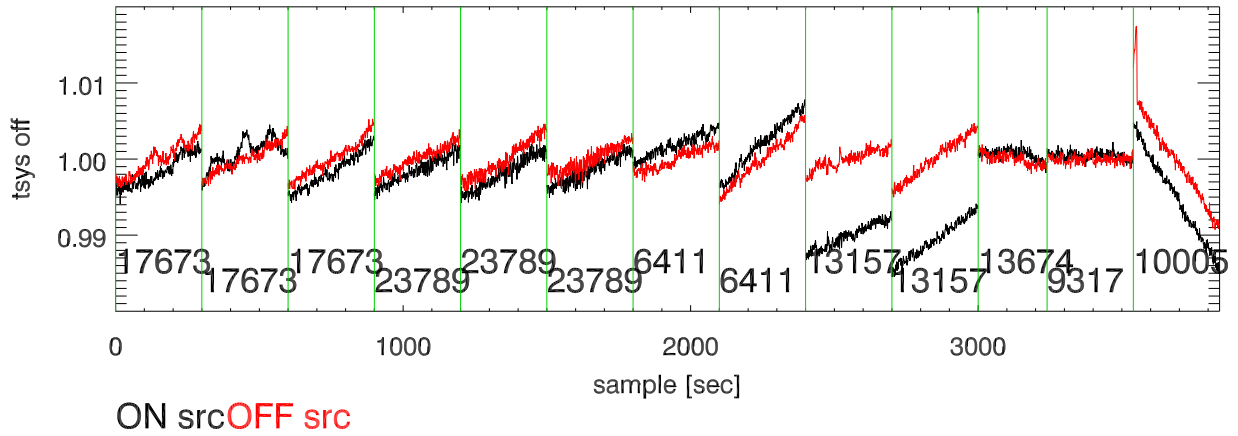

28may11 a2335 lbw total power vs time. band 1

band 2

band 3

28may11 a2335 on,offs overplotted. band 1 PoIA

band 1 PoIB

band 3 PoIA

band 3 PoIB