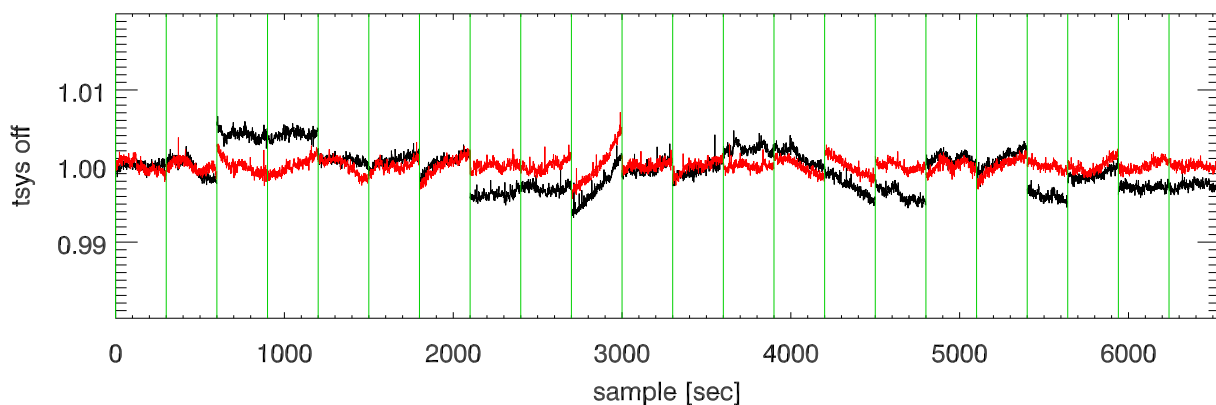

27may11 a2335 lbw total power vs time. band 1

band 2

band 3

27may11 a2335 on,offs overplotted. band 1 PoIA

band 1 PoIB

band 3 PoIA

band 3 PoIB