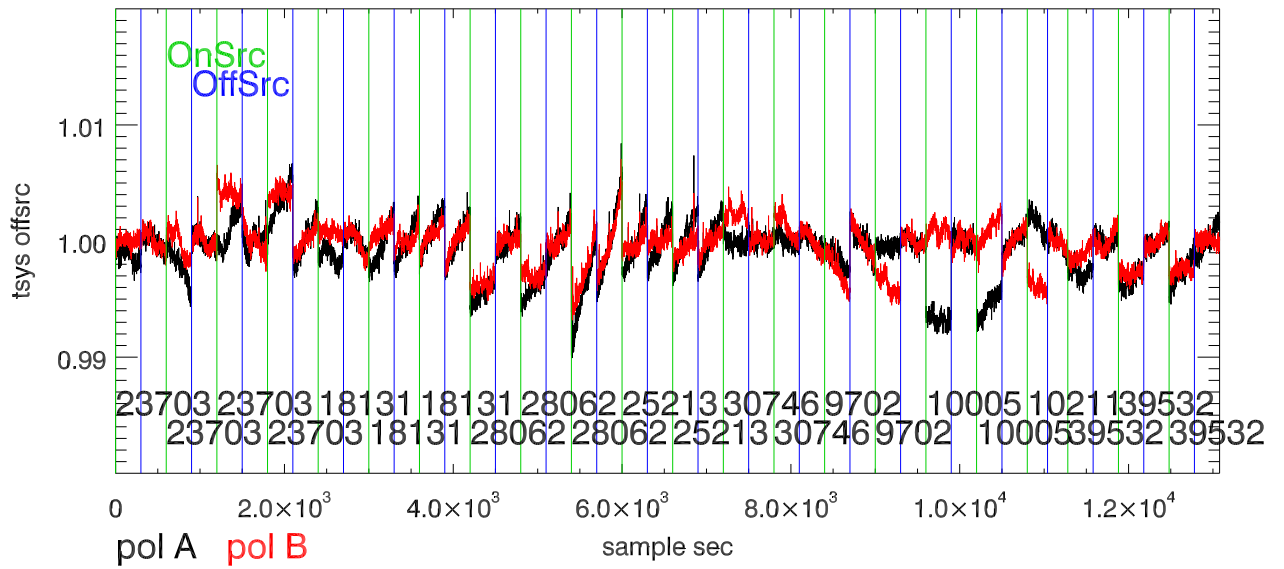

27may11 a2335 lbw total power vs time. band 1

band 2

band 3

27may11 a2335 on,offs overplotted. band 1 PoIA

band 1 PoIB

band 3 PoIA

band 3 PoIB