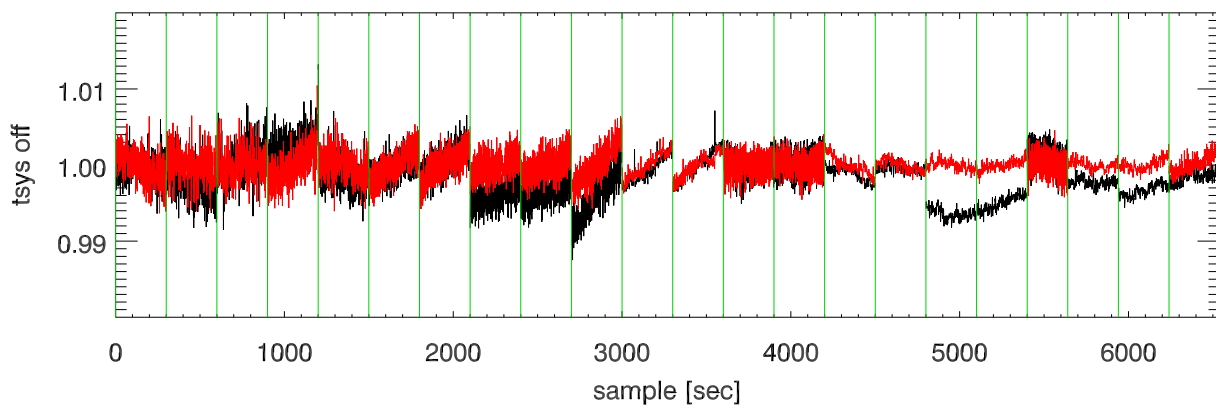

27may11 a2335 lbw total power vs time. band 1

band 2

band 3

27may11 a2335 on,offs overplotted. band 1 PoIA

band 1 PoIB

band 3 PoIA

band 3 PoIB