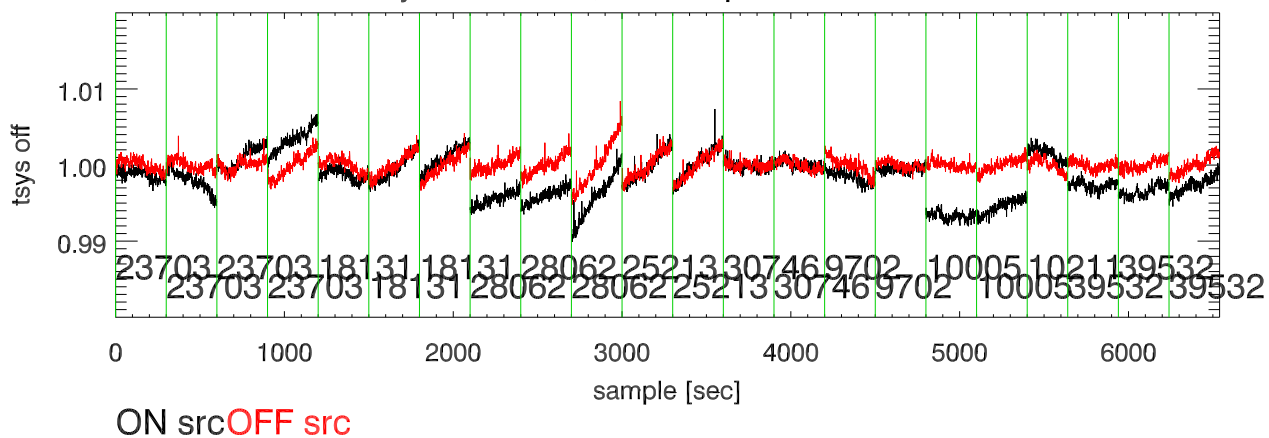

27may11 a2335 lbw total power vs time. band 1

band 2

band 3

27may11 a2335 on,offs overplotted. band 1 PoIA

band 1 PoIB

band 3 PoIA

band 3 PoIB