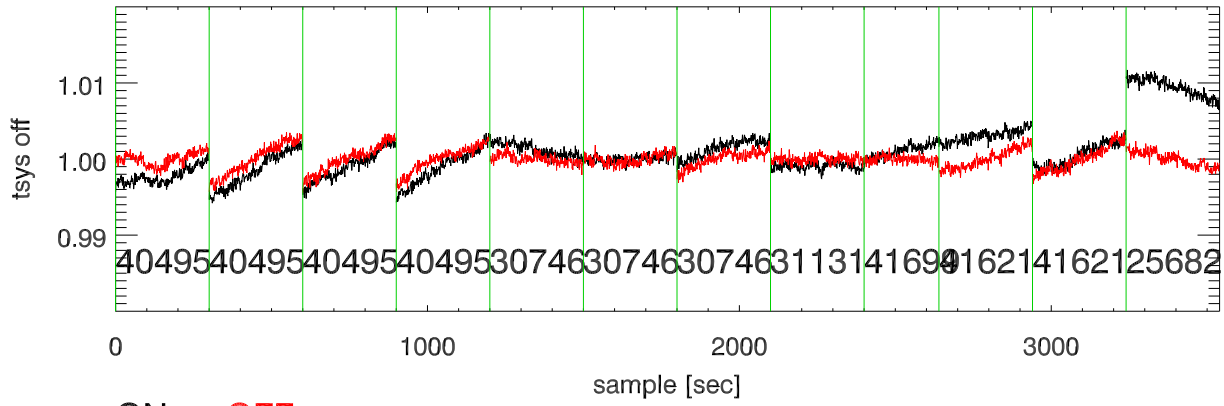

24mar11 a2335 lbw total power vs time. band 1

band 2

band 3

24mar11 a2335 on,offs overplotted. band 1 PoIA

band 1 PoIB

band 3 PoIA

band 3 PoIB