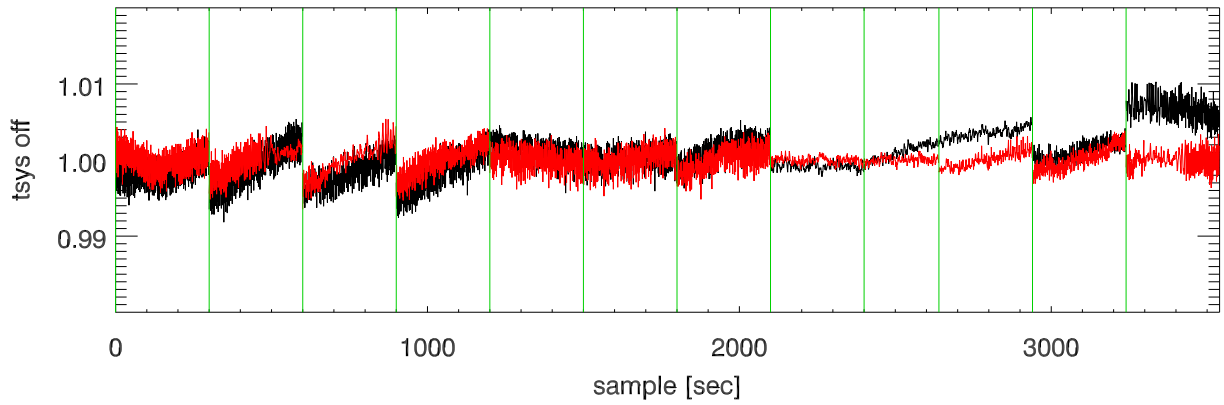

24mar11 a2335 lbw total power vs time. band 1

band 2

band 3

24mar11 a2335 on,offs overplotted. band 1 PoIA

band 1 PoIB

band 3 PoIA

band 3 PoIB