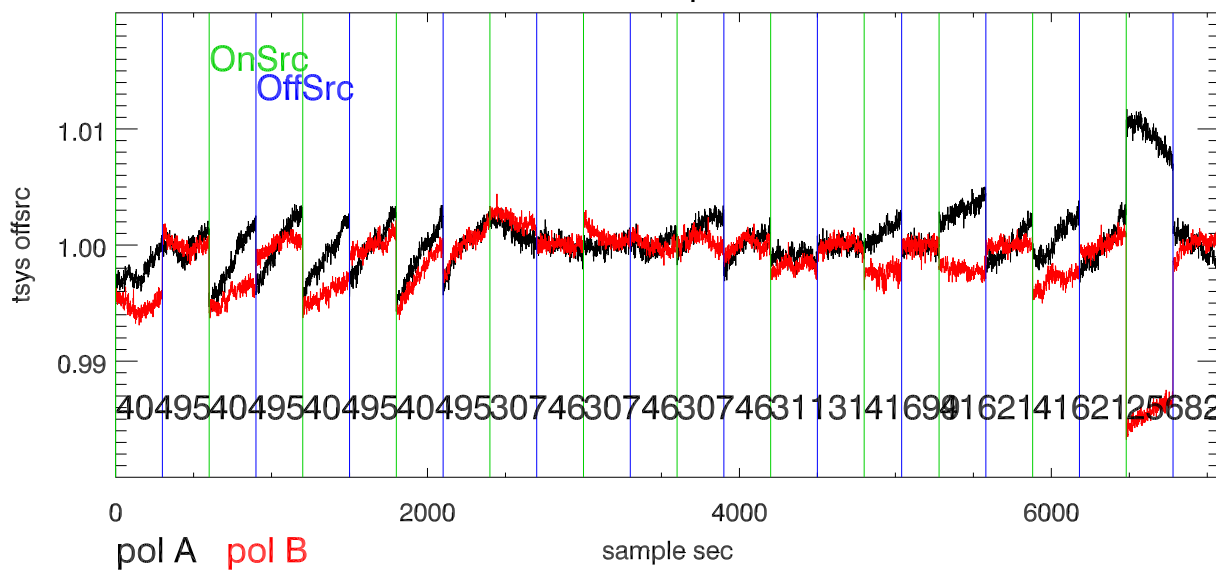

24mar11 a2335 lbw total power vs time. band 1

band 2

band 3

24mar11 a2335 on,offs overplotted. band 1 PoIA

band 1 PoIB

band 3 PoIA

band 3 PoIB