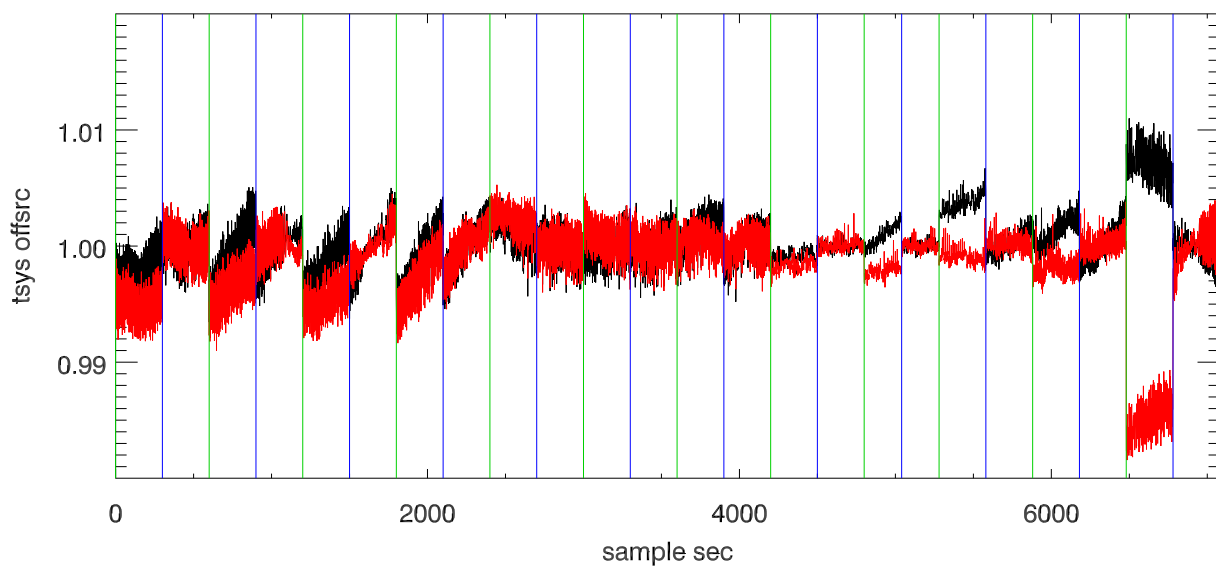

24mar11 a2335 lbw total power vs time. band 1

band 2

band 3

24mar11 a2335 on,offs overplotted. band 1 PoIA

band 1 PoIB

band 3 PoIA

band 3 PoIB