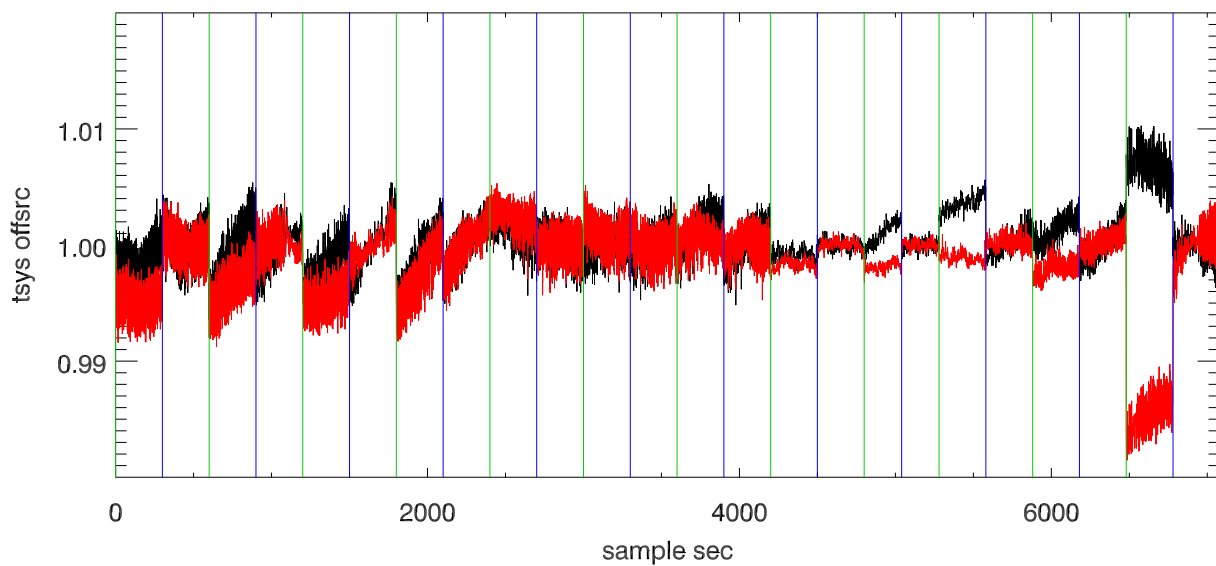

24mar11 a2335 lbw total power vs time. band 1

band 2

band 3

24mar11 a2335 on,offs overplotted. band 1 PoIA

band 1 PoIB

band 3 PoIA

band 3 PoIB