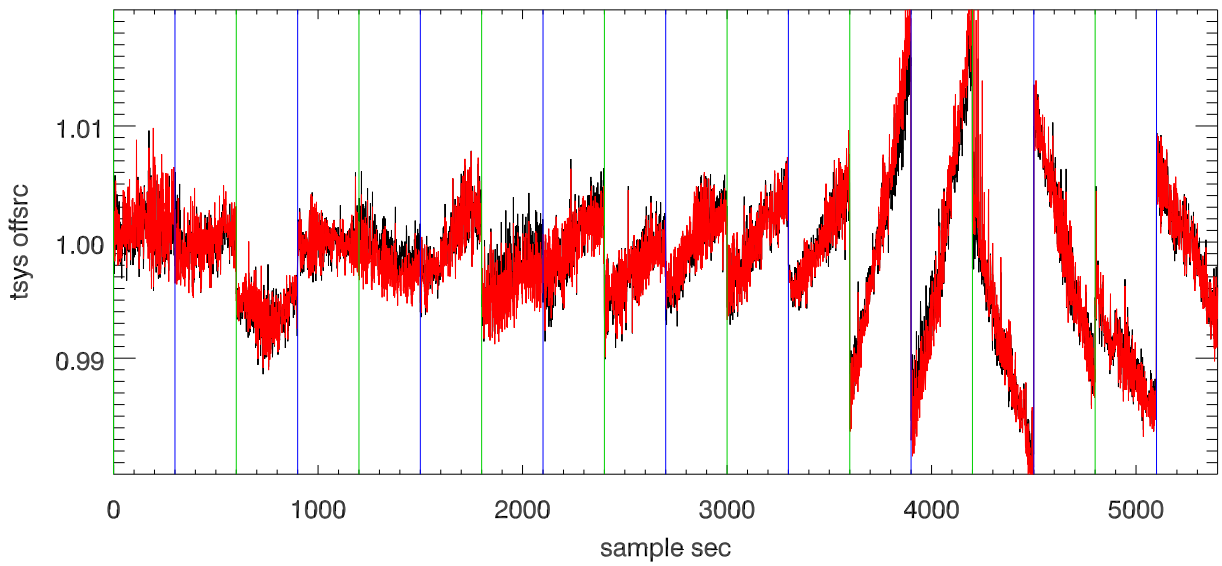

19may11 a2335 lbw total power vs time. band 1

band 2

band 3

19may11 a2335 on,offs overplotted. band 1 PoIA

band 1 PoIB

band 3 PoIA

band 3 PoIB