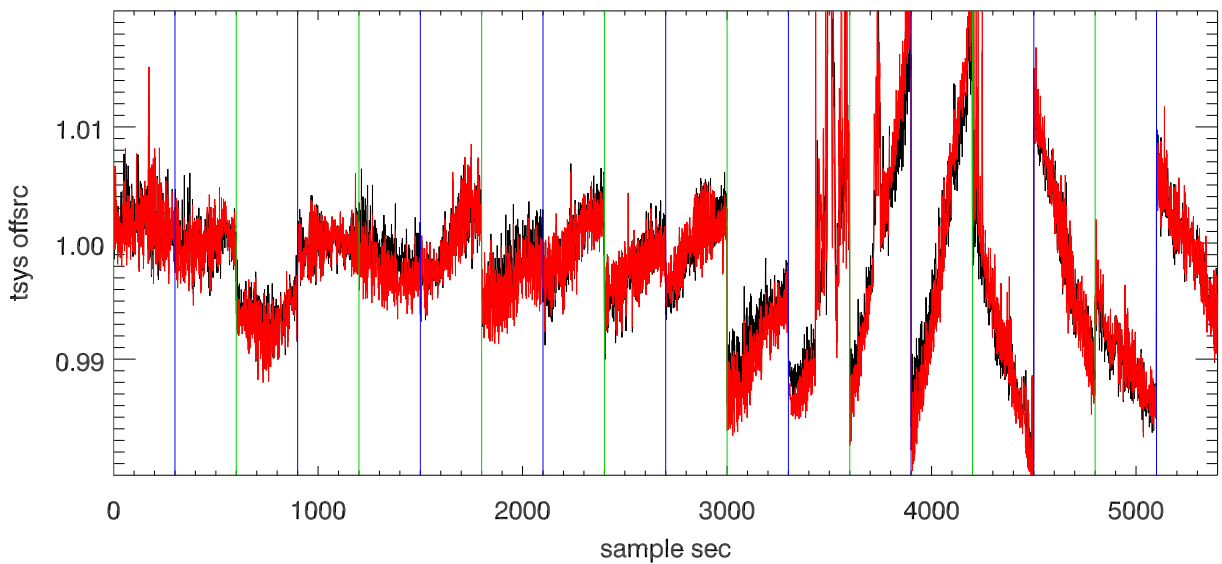

19may11 a2335 lbw total power vs time. band 1

band 2

band 3

19may11 a2335 on,offs overplotted. band 1 PoIA

band 1 PoIB

band 3 PoIA

band 3 PoIB