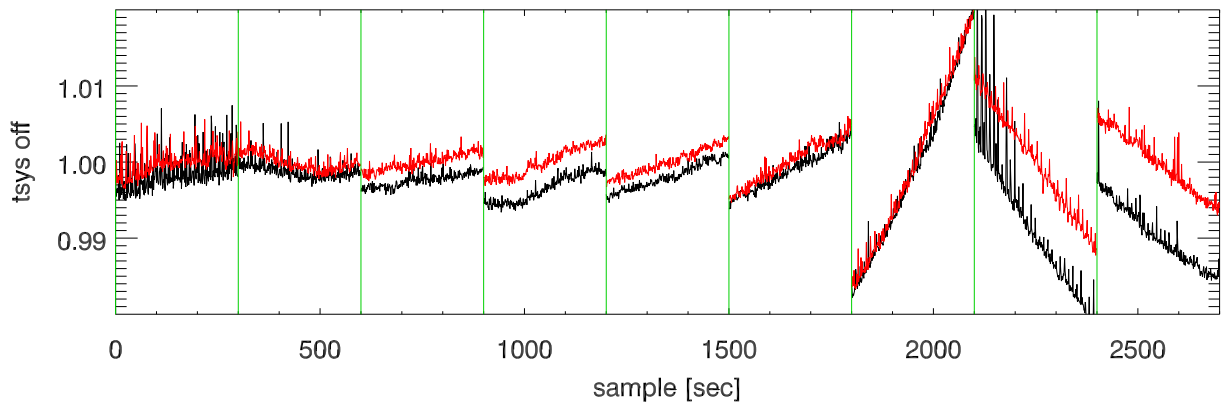

19may11 a2335 lbw total power vs time. band 1

band 2

band 3

19may11 a2335 on,offs overplotted. band 1 PoIA

band 1 PoIB

band 3 PoIA

band 3 PoIB