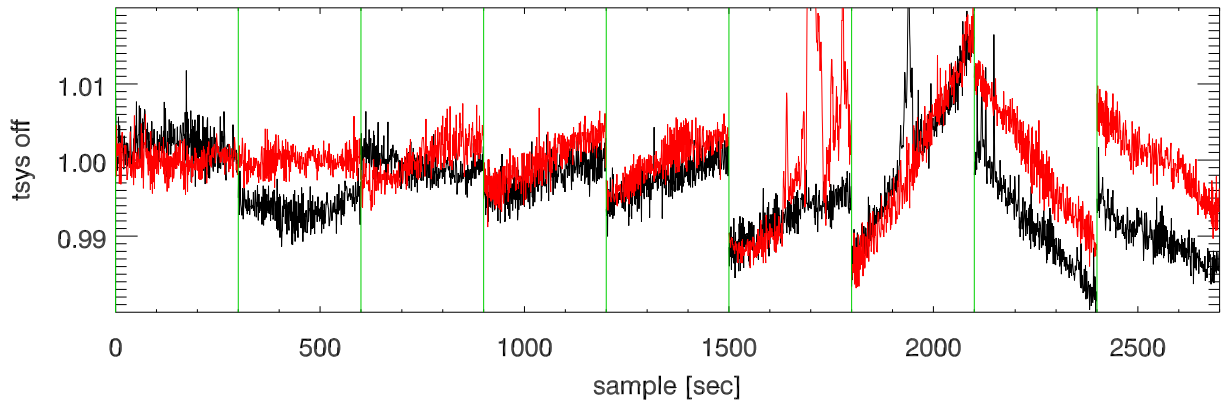

19may11 a2335 lbw total power vs time. band 1

band 2

band 3

19may11 a2335 on,offs overplotted. band 1 PoIA

band 1 PoIB

band 3 PoIA

band 3 PoIB