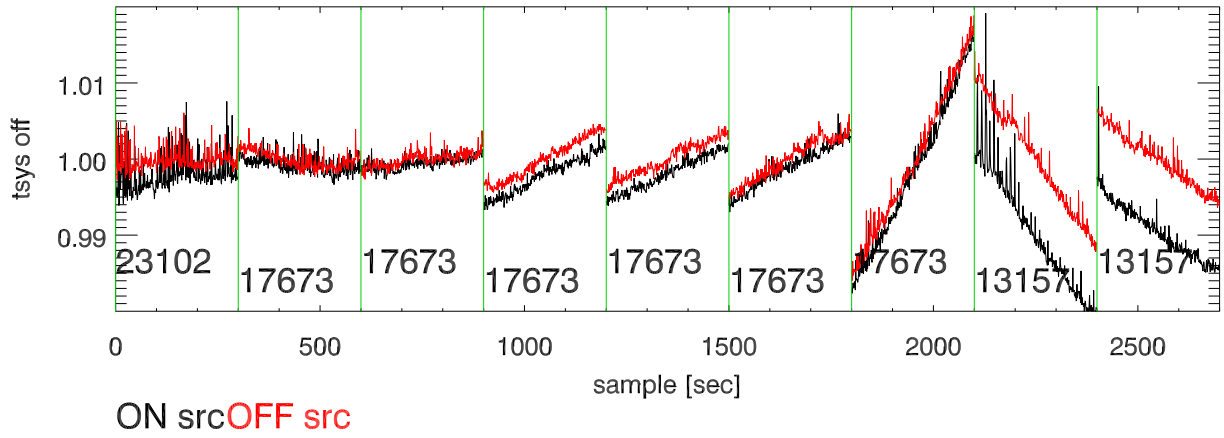

19may11 a2335 lbw total power vs time. band 1

band 2

band 3

19may11 a2335 on,offs overplotted. band 1 PoIA

band 1 PoIB

band 3 PoIA

band 3 PoIB