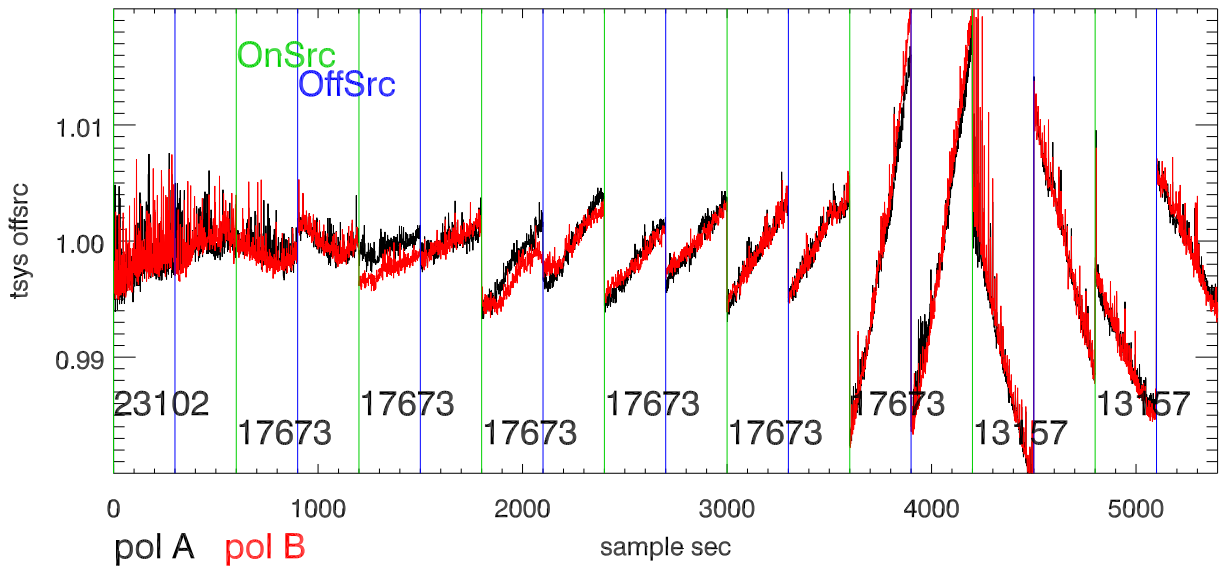

19may11 a2335 lbw total power vs time. band 1

band 2

band 3

19may11 a2335 on,offs overplotted. band 1 PoIA

band 1 PoIB

band 3 PoIA

band 3 PoIB