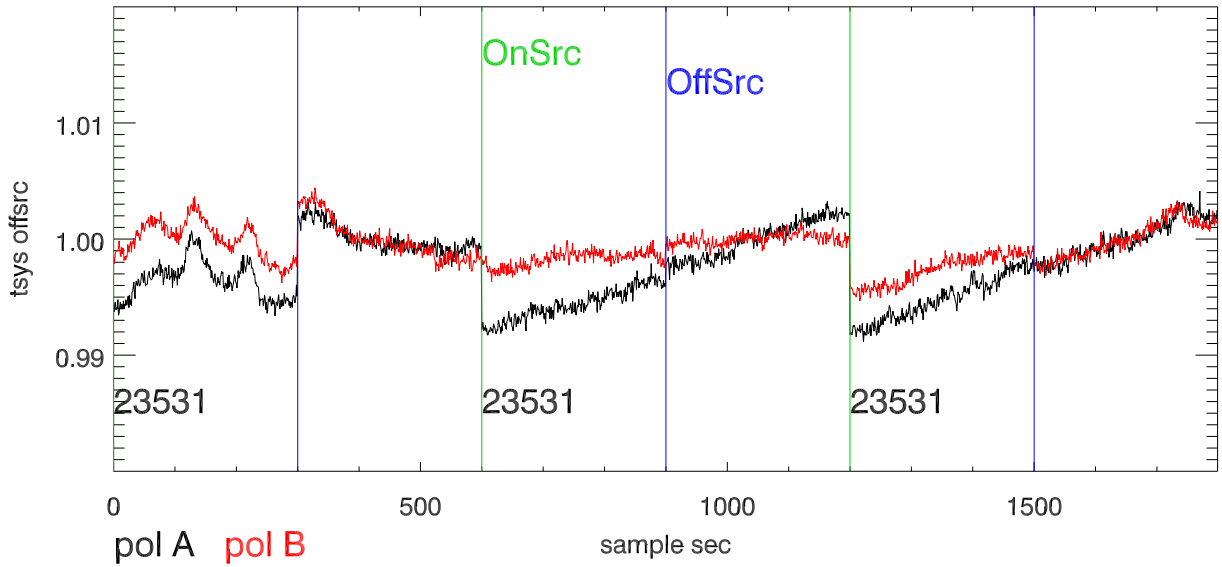

19mar11 a2335 lbw total power vs time. band 1

band 2

band 3

19mar11 a2335 on,offs overplotted. band 1 PoIA

band 1 PoIB

band 3 PoIA

band 3 PoIB