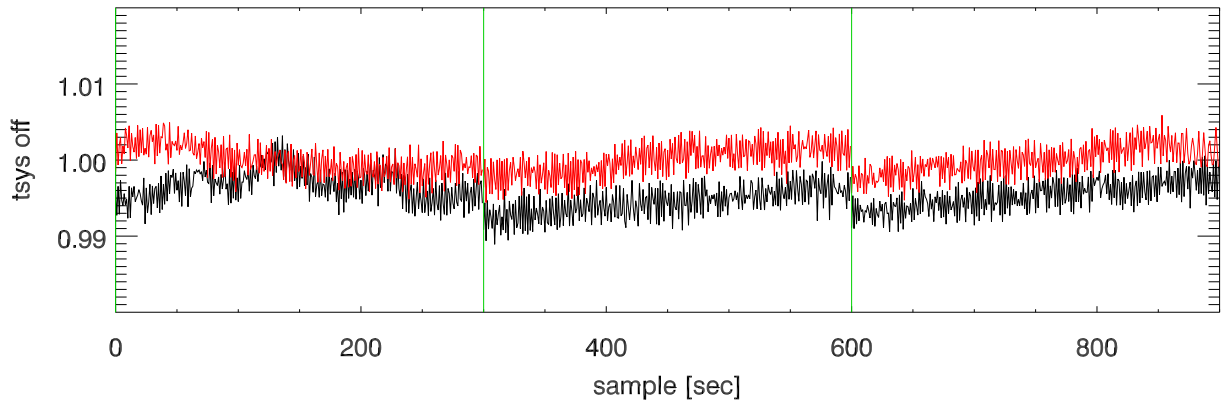

19mar11 a2335 lbw total power vs time. band 1

band 2

band 3

19mar11 a2335 on,offs overplotted. band 1 PoIA

band 1 PoIB

band 3 PoIA

band 3 PoIB