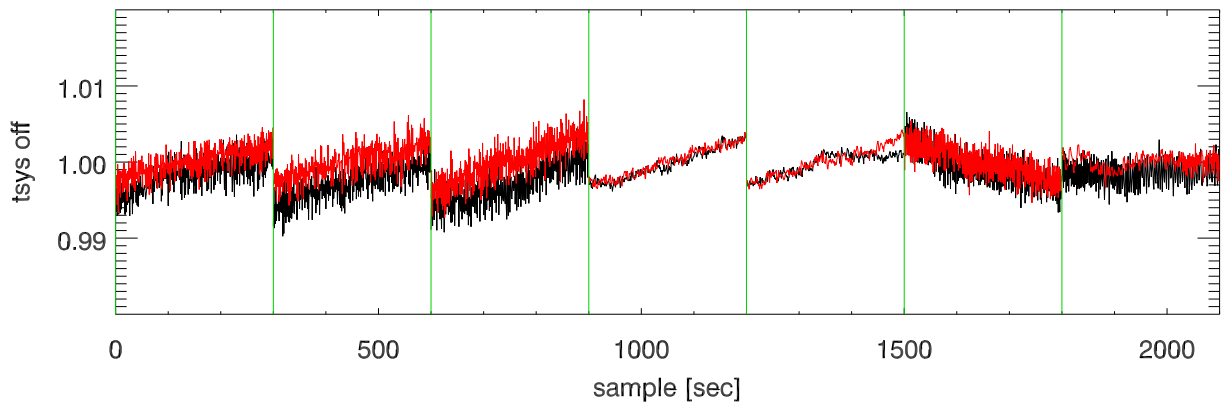

14mar11 a2335 lbw total power vs time. band 1

band 2

band 3

14mar11 a2335 on,offs overplotted. band 1 PoIA

band 1 PoIB

band 3 PoIA

band 3 PoIB