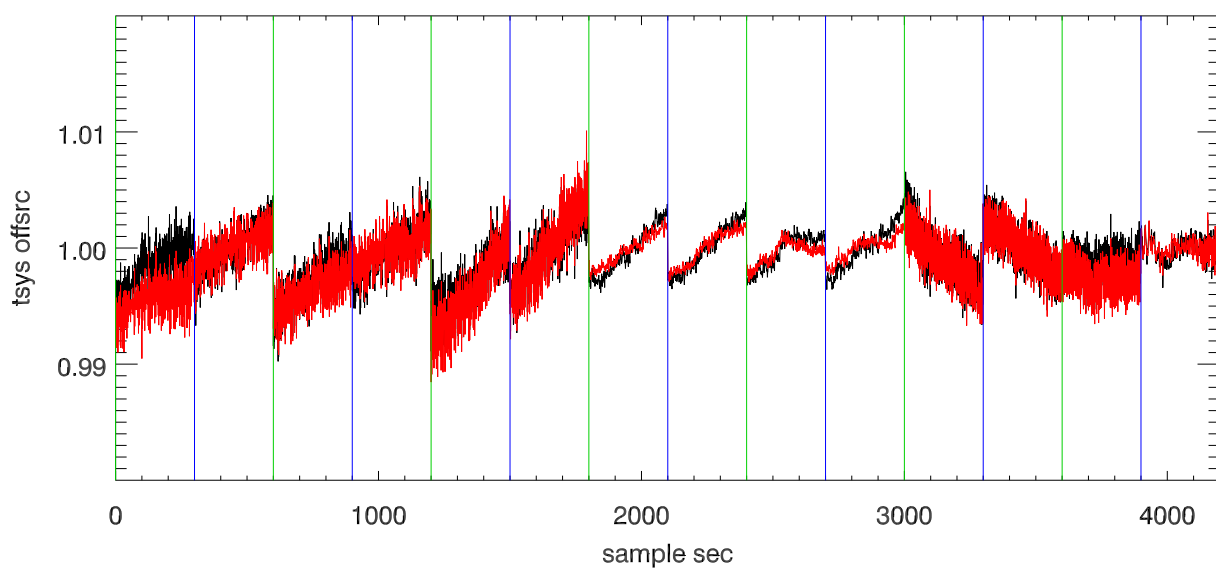

14mar11 a2335 lbw total power vs time. band 1

band 2

band 3

14mar11 a2335 on,offs overplotted. band 1 PoIA

band 1 PoIB

band 3 PoIA

band 3 PoIB