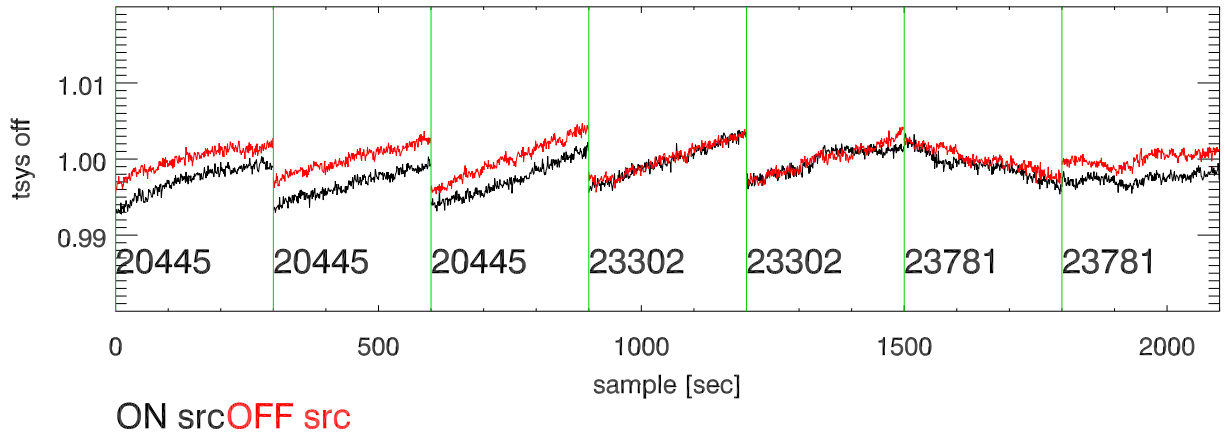

14mar11 a2335 lbw total power vs time. band 1

band 2

band 3

14mar11 a2335 on,offs overplotted. band 1 PoIA

band 1 PoIB

band 3 PoIA

band 3 PoIB