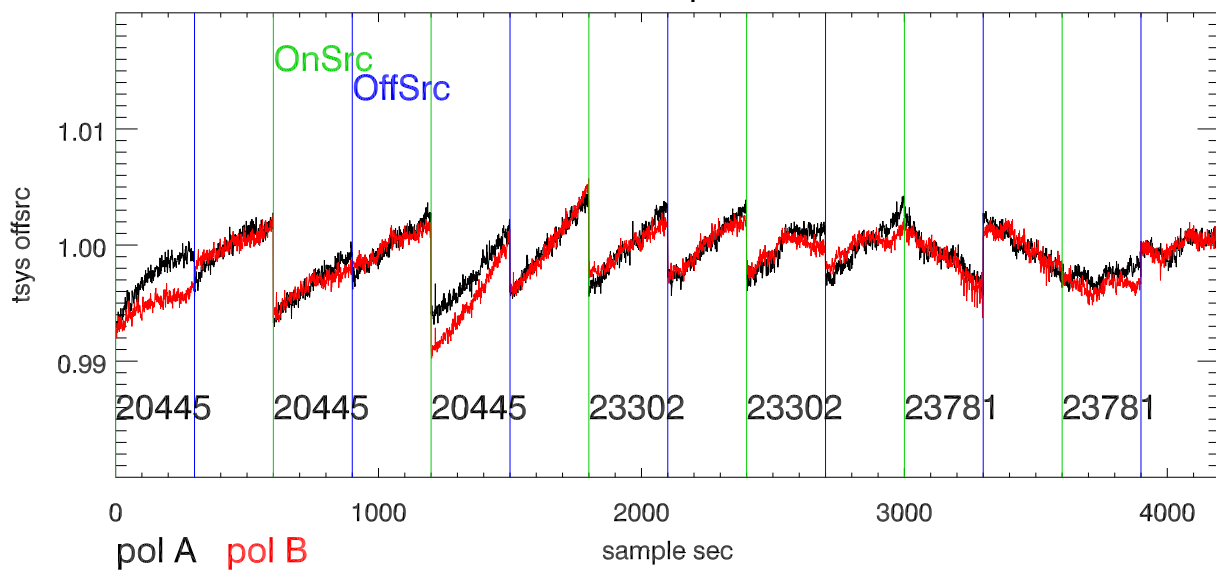

14mar11 a2335 lbw total power vs time. band 1

band 2

band 3

14mar11 a2335 on,offs overplotted. band 1 PoIA

band 1 PoIB

band 3 PoIA

band 3 PoIB