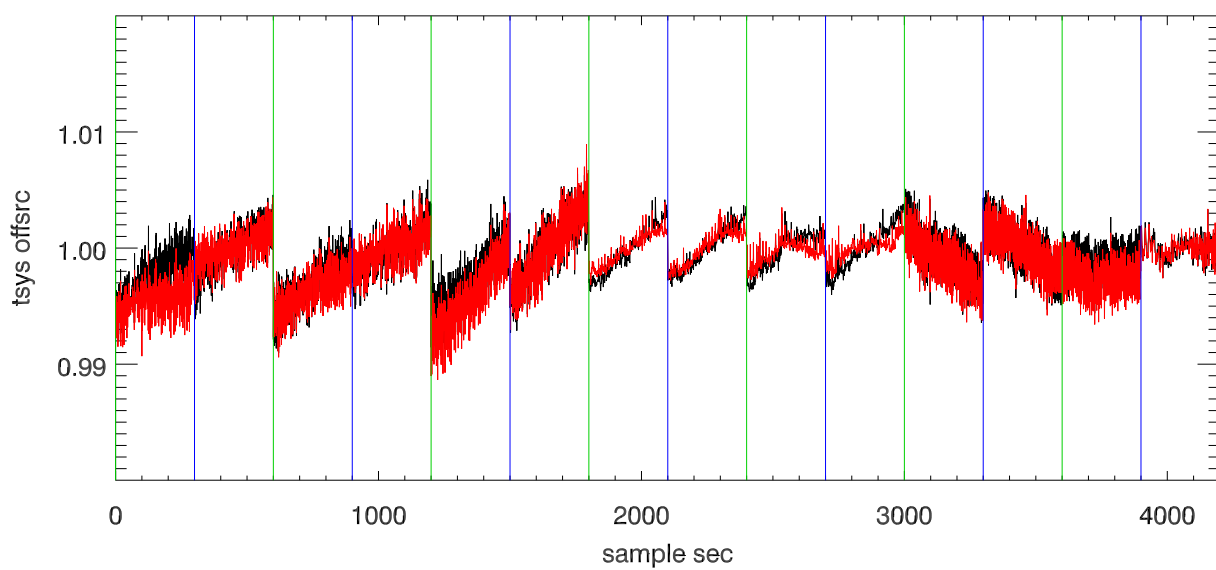

14mar11 a2335 lbw total power vs time. band 1

band 2

band 3

14mar11 a2335 on,offs overplotted. band 1 PoIA

band 1 PoIB

band 3 PoIA

band 3 PoIB