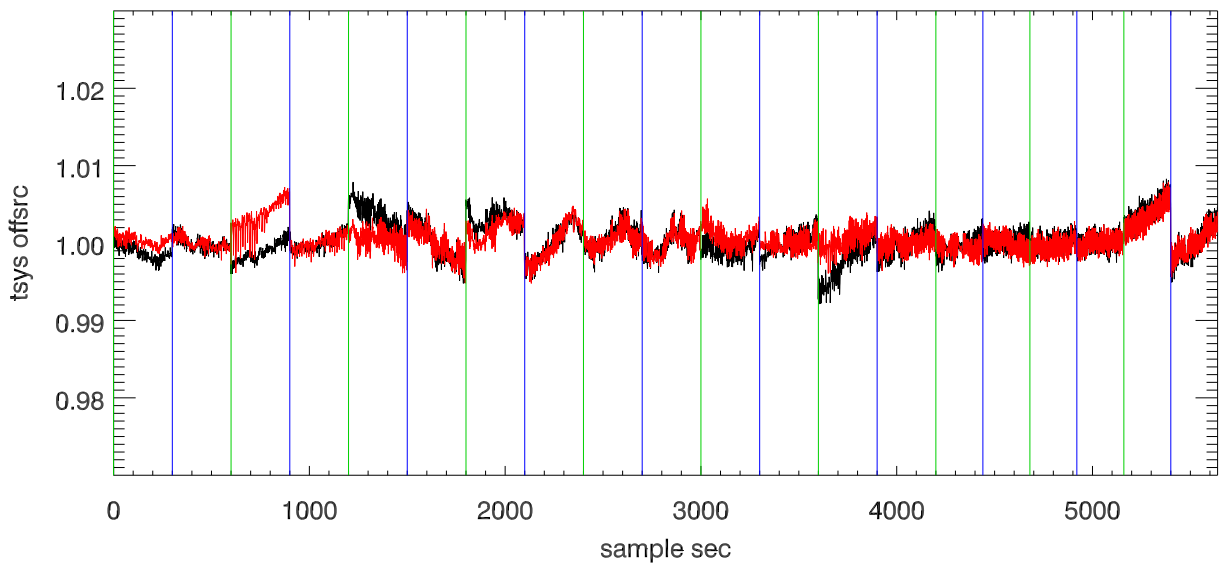

13oct10 a2335 lbw total power vs time. band 1

band 2

band 3

13oct10 a2335 on,offs overplotted. band 1 PoIA

band 1 PoIB

band 3 PoIA

band 3 PoIB