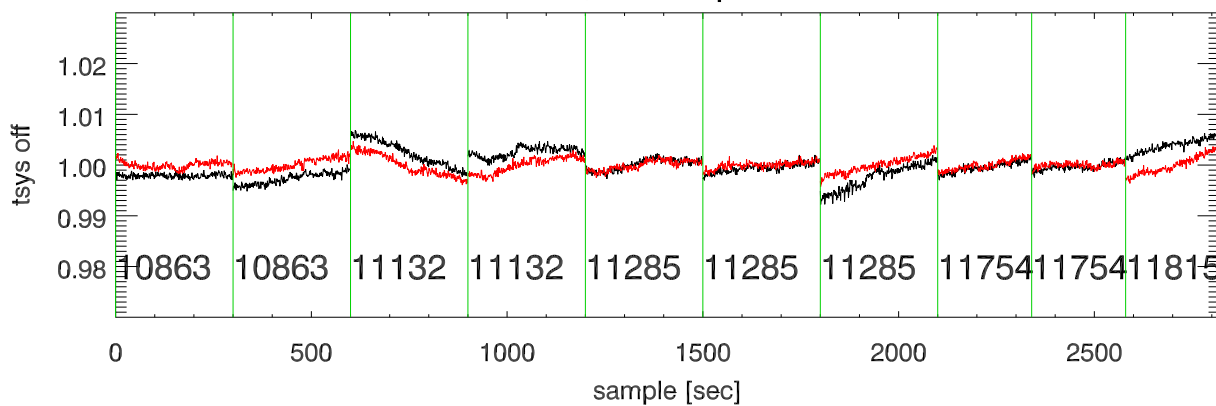

13oct10 a2335 lbw total power vs time. band 1

band 2

band 3

13oct10 a2335 on,offs overplotted. band 1 PoIA

band 1 PoIB

band 3 PoIA

band 3 PoIB