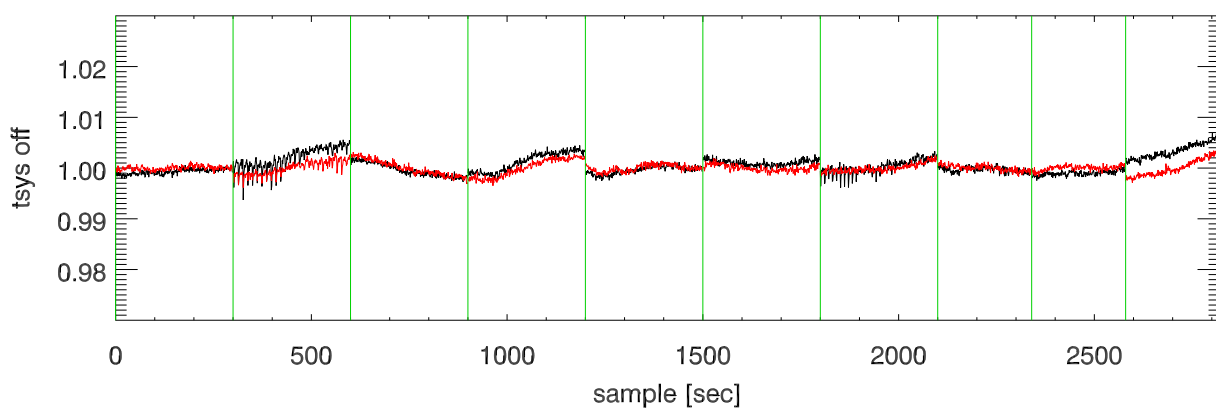

13oct10 a2335 lbw total power vs time. band 1

band 2

band 3

13oct10 a2335 on,offs overplotted. band 1 PoIA

band 1 PoIB

band 3 PoIA

band 3 PoIB