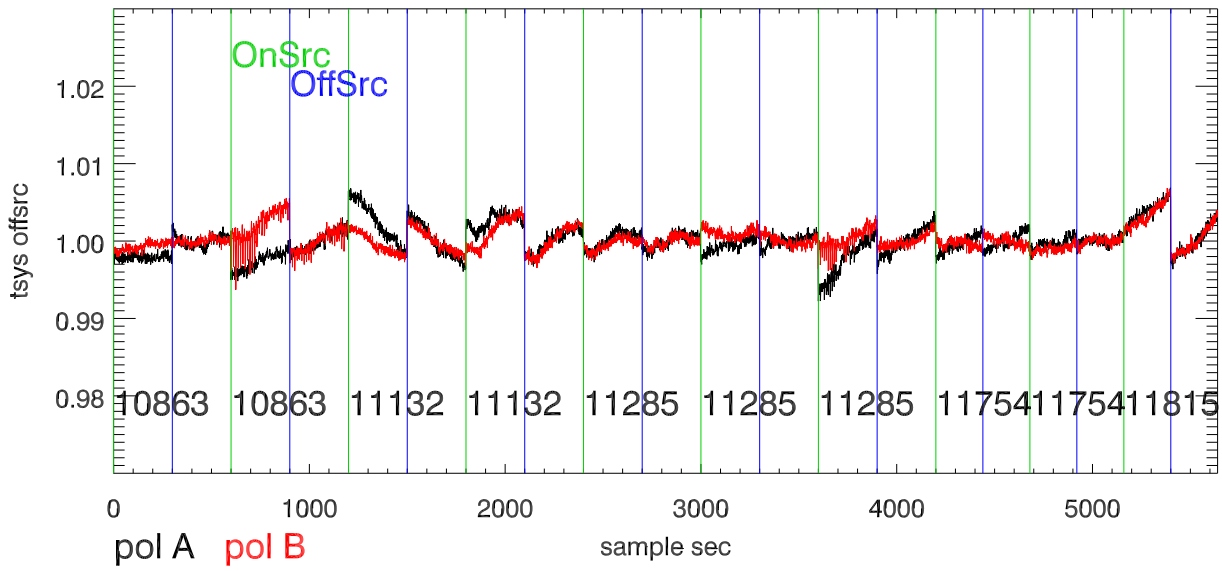

13oct10 a2335 lbw total power vs time. band 1

band 2

band 3

13oct10 a2335 on,offs overplotted. band 1 PoIA

band 1 PoIB

band 3 PoIA

band 3 PoIB