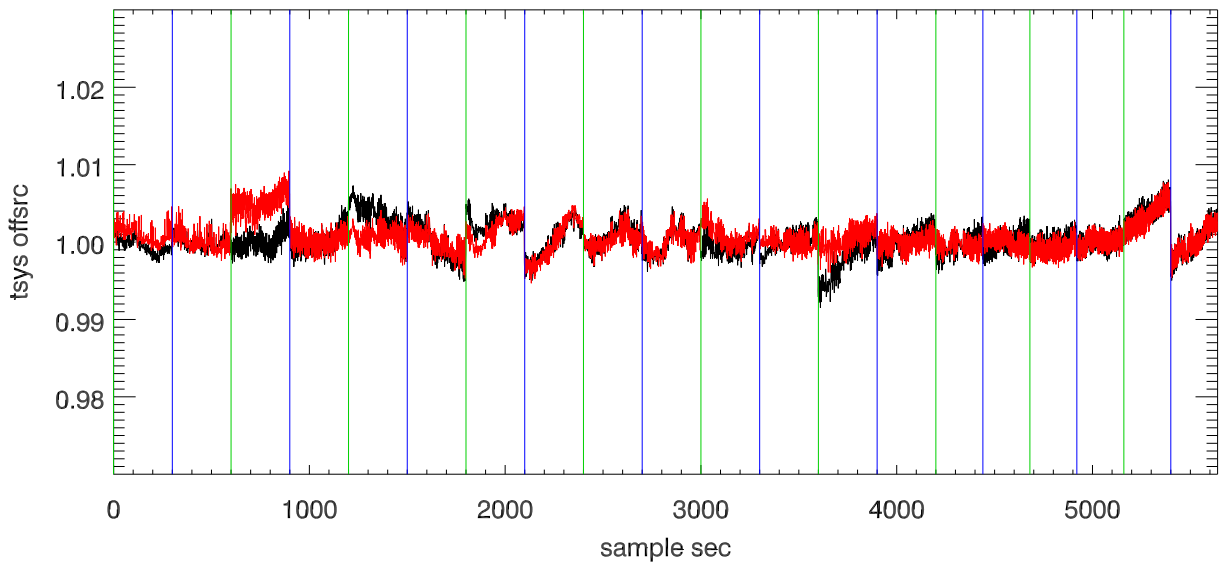

13oct10 a2335 lbw total power vs time. band 1

band 2

band 3

13oct10 a2335 on,offs overplotted. band 1 PoIA

band 1 PoIB

band 3 PoIA

band 3 PoIB