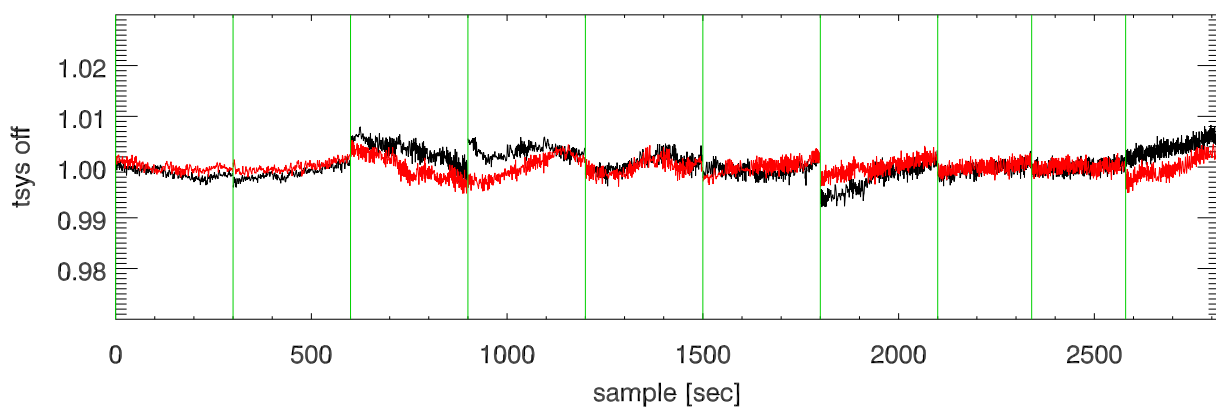

13oct10 a2335 lbw total power vs time. band 1

band 2

band 3

13oct10 a2335 on,offs overplotted. band 1 PoIA

band 1 PoIB

band 3 PoIA

band 3 PoIB