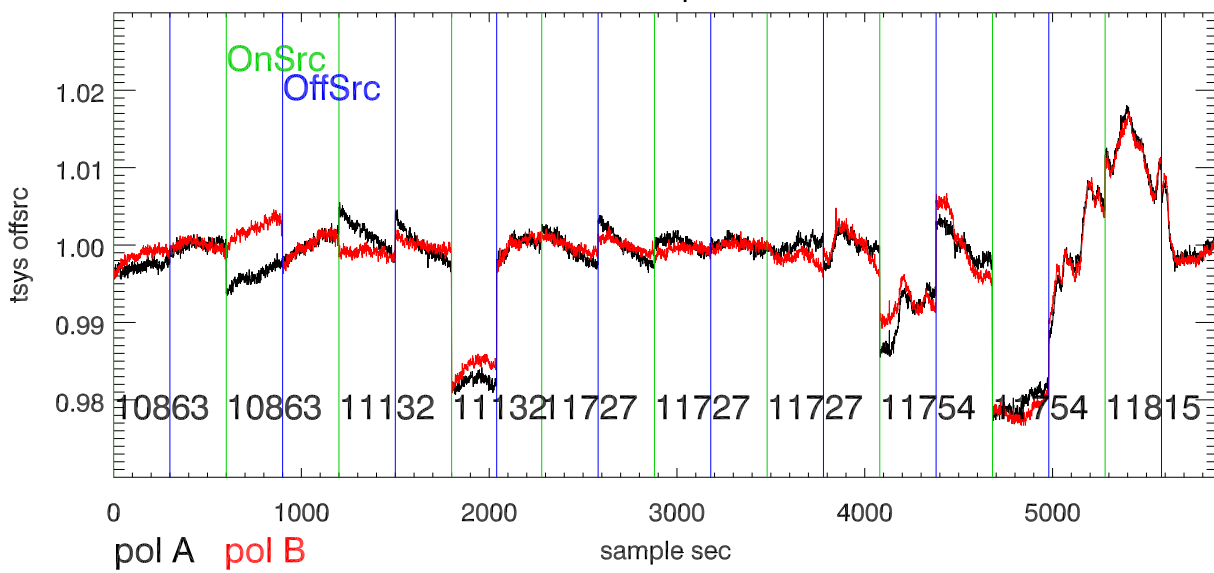

07oct10 a2335 lbw total power vs time. band 1

band 2

band 3

07oct10 a2335 on,offs overlotted. band 1 PoIA

band 1 PoIB

band 3 PoIA

band 3 PoIB