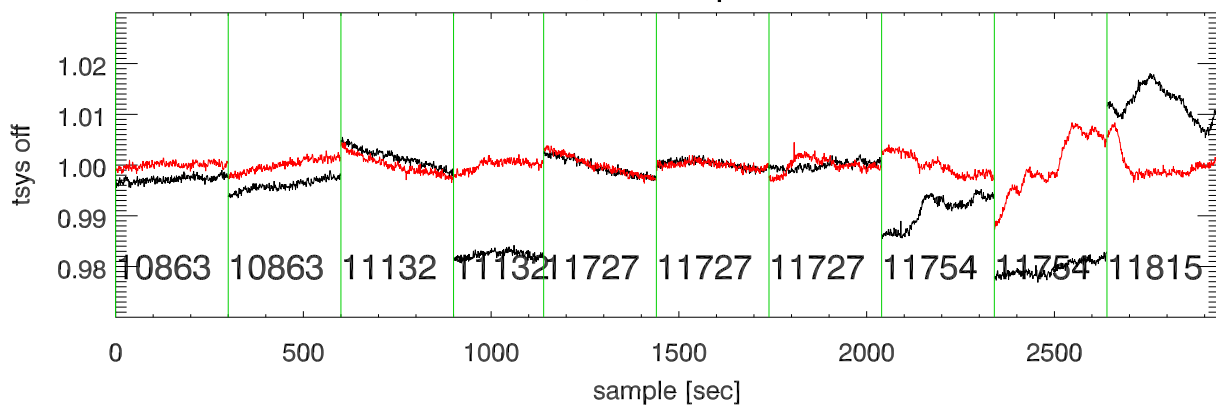

07oct10 a2335 lbw total power vs time. band 1

band 2

band 3

07oct10 a2335 on,offs overlotted. band 1 PoIA

band 1 PoIB

band 3 PoIA

band 3 PoIB