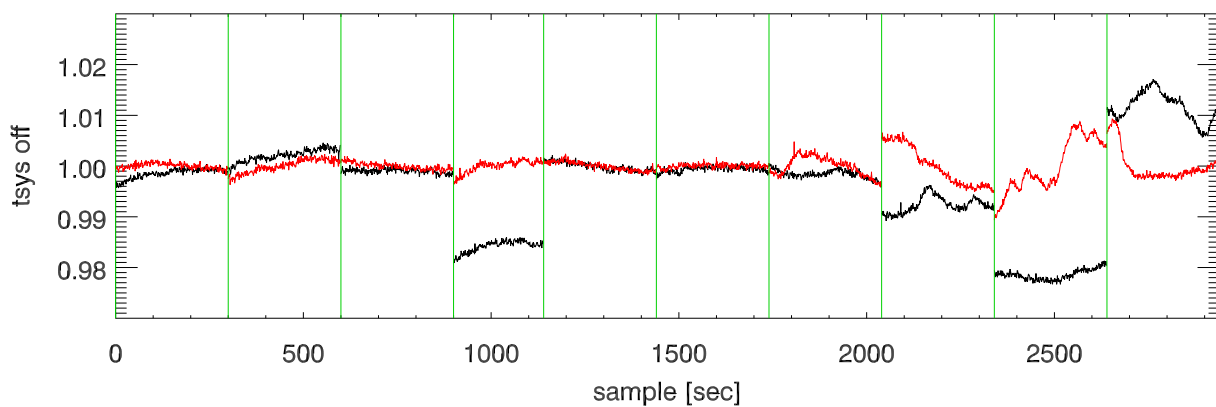

07oct10 a2335 lbw total power vs time. band 1

band 2

band 3

07oct10 a2335 on,offs overlotted. band 1 PoIA

band 1 PoIB

band 3 PoIA

band 3 PoIB