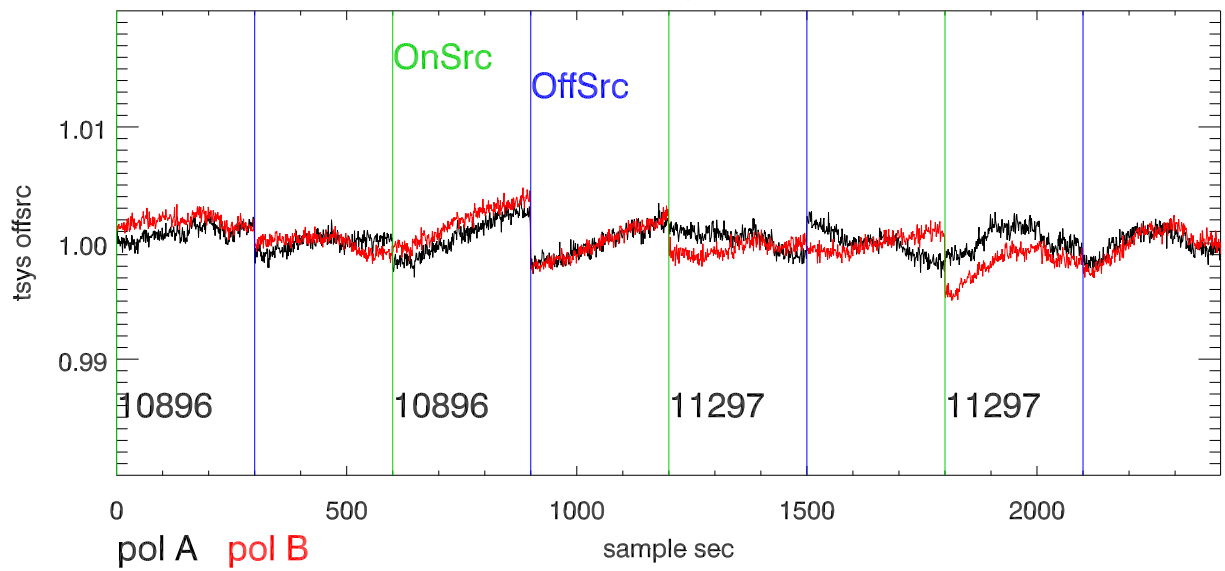

04oct10 a2335 lbw total power vs time. band 1

band 2

band 3

04oct10 a2335 on,offs overlotted. band 1 PoIA

ON src OFF src

band 1 PoIB

band 3 PoIA

band 3 PoIB