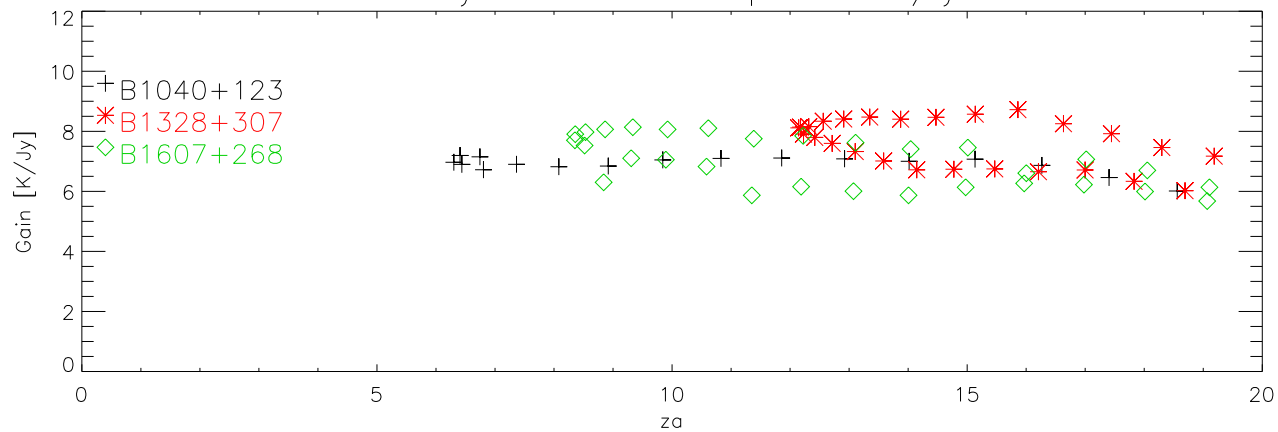

20may08 4400 Mhz 43 pnts. Gain K/Jy

20may08 4700 Mhz 43 pnts. Gain K/Jy

20may08 5000 Mhz 73 pnts. Gain K/Jy

20may08 5400 Mhz 30 pnts. Gain K/Jy

20may08 5690 Mhz 30 pnts. Gain K/Jy

20may08 5900 Mhz 30 pnts. Gain K/Jy