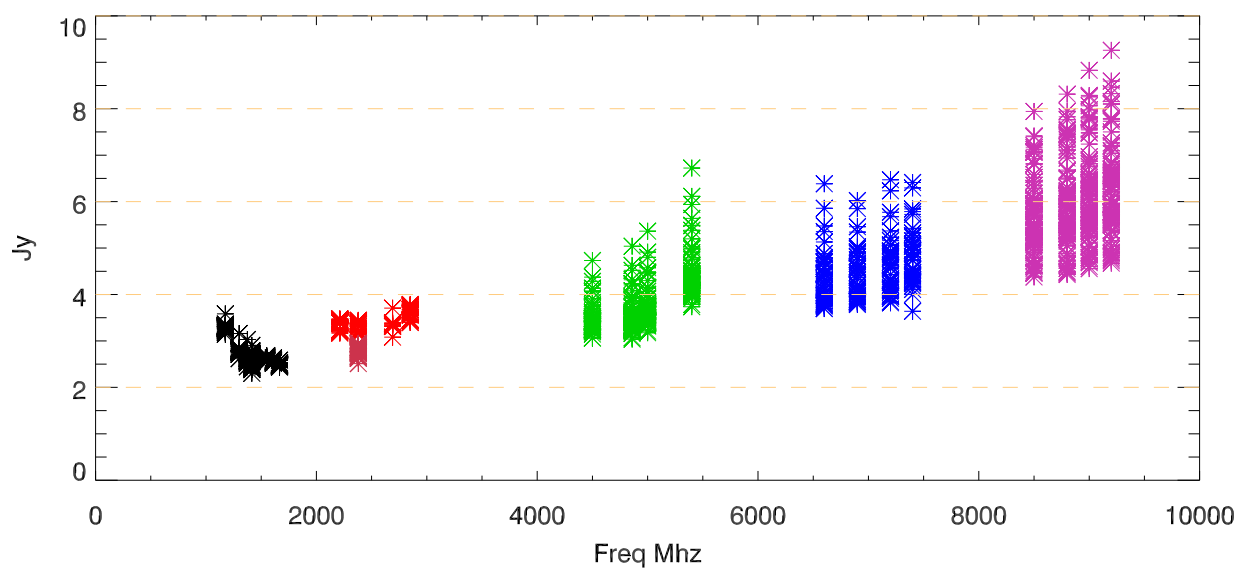

dec04-may05 Gain 800 to xband rcvrs. za=(5-14)deg

Tsys

SEFD

dec04-may05 median gain vs freq. With ruzeCurves. za-(5-15)