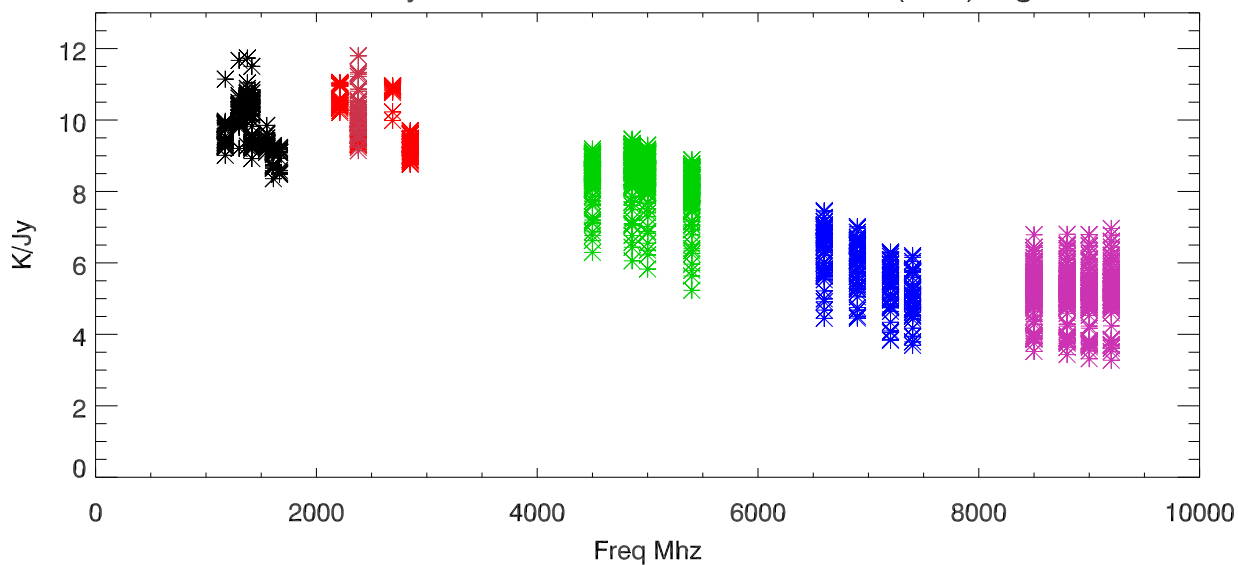

dec04-may05 Gain 800 to xband rcvrs. za=(5-14)deg

Tsys

SEFD

dec04-may05 median gain vs freq. With ruzeCurves. za-(5-15)