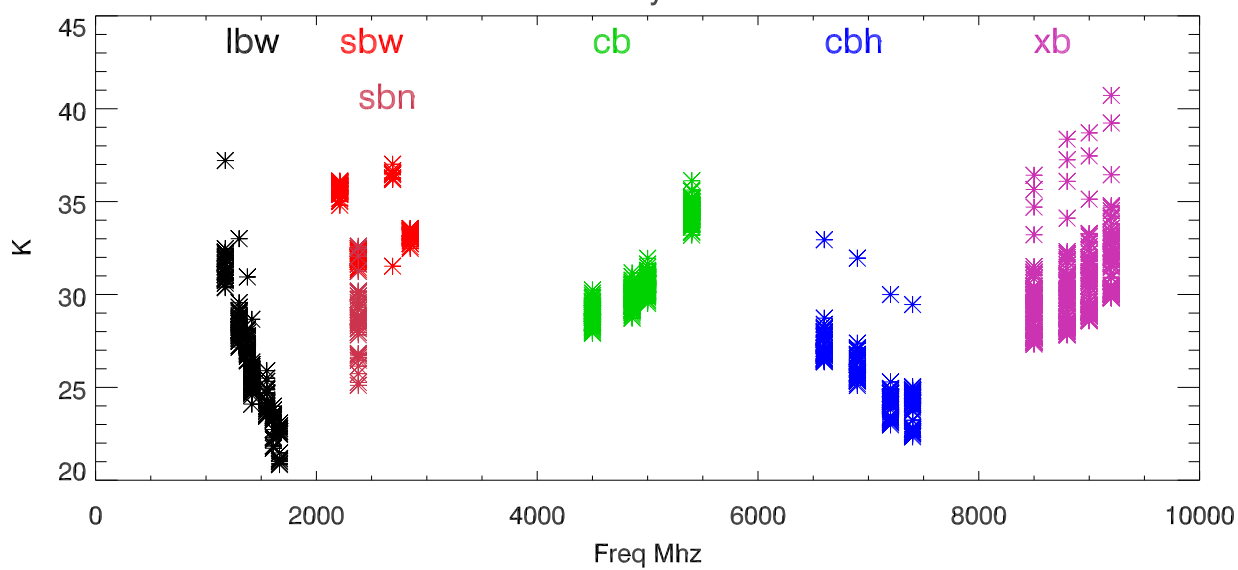

dec04-may05 Gain 800 to xband rcvrs. za=(5-14)deg

Tsys

SEFD

dec04-may05 median gain vs freq. With ruzeCurves. za-(5-15)