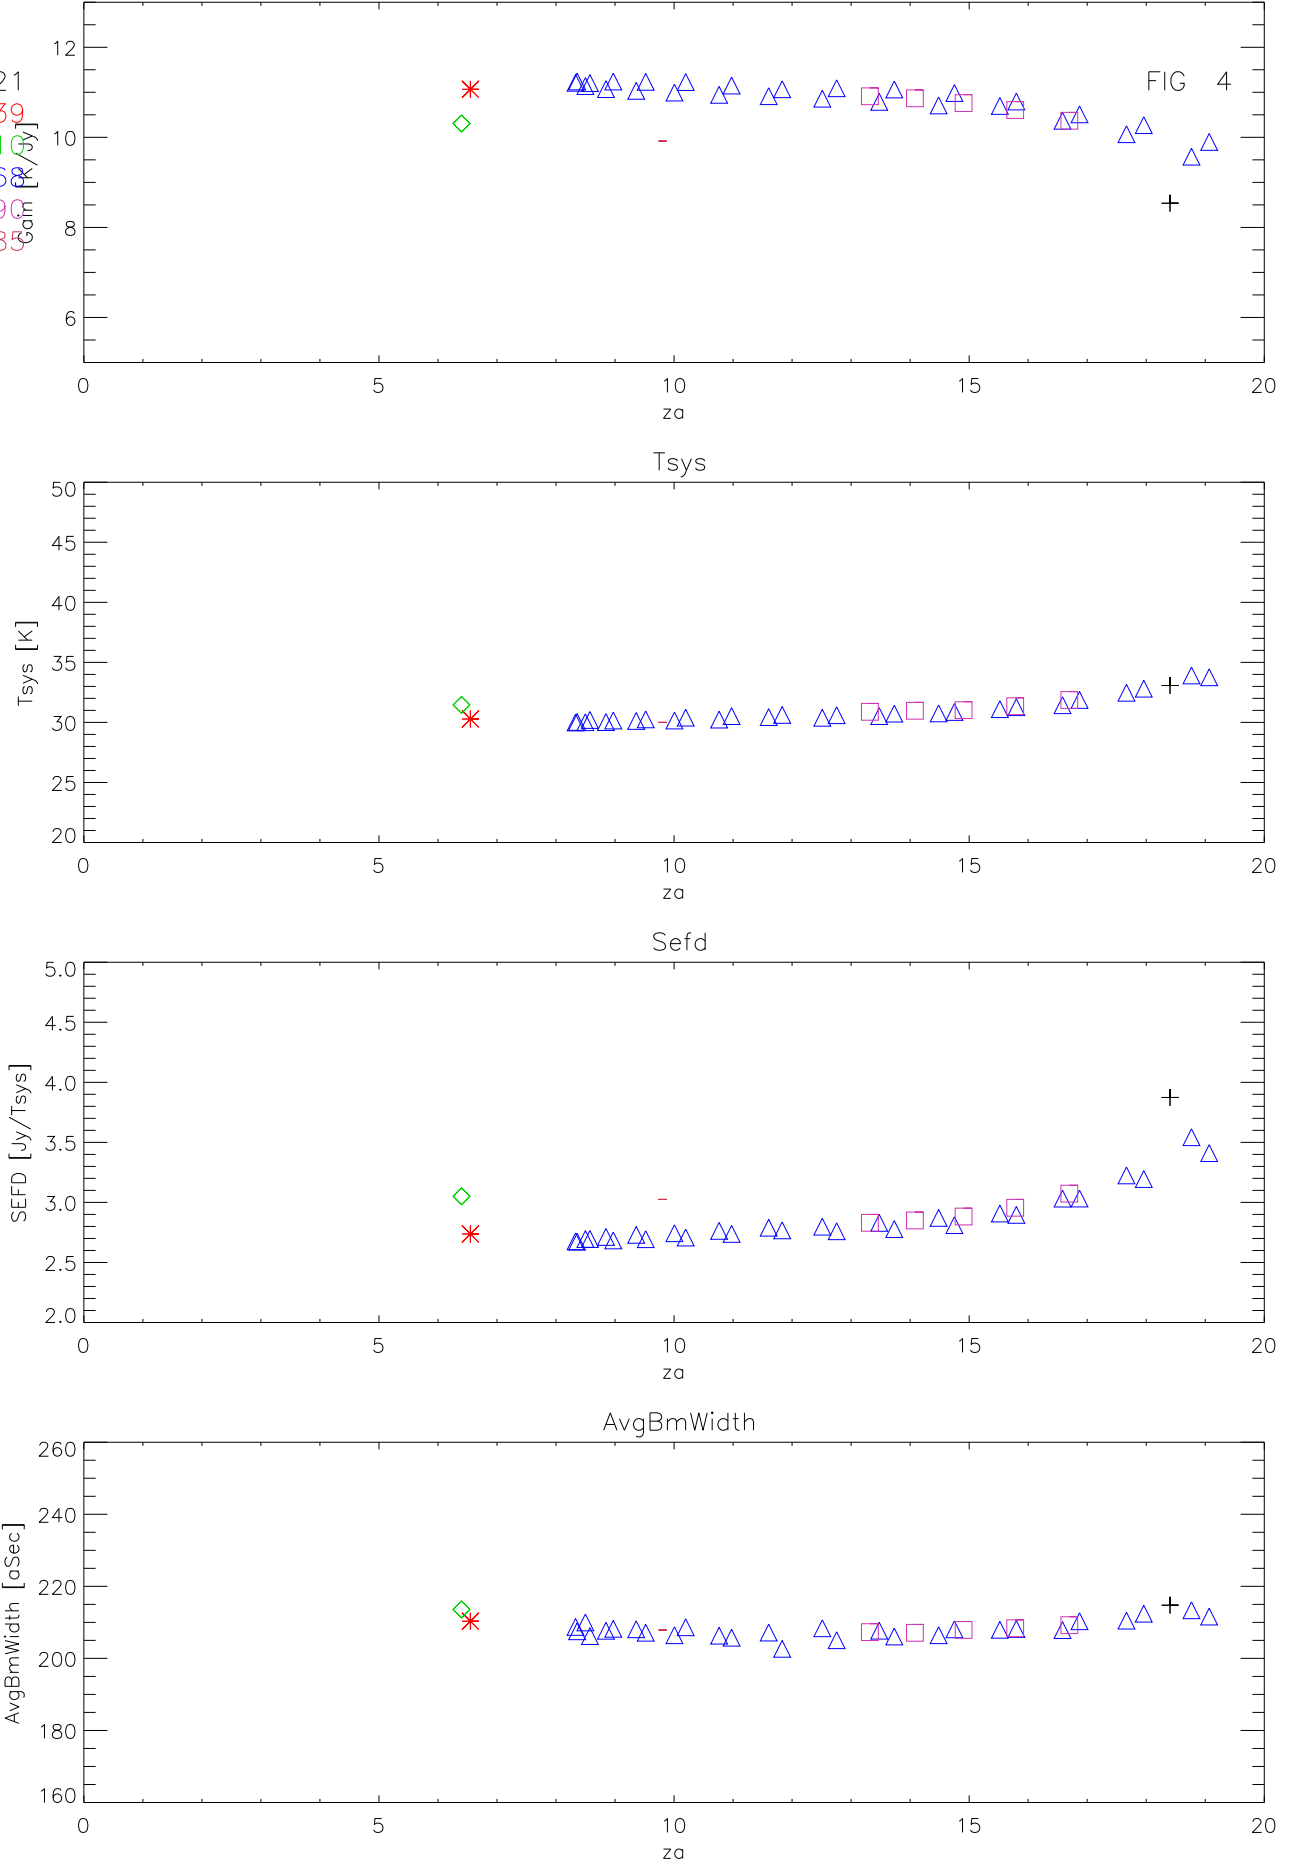

01jul11 to 31jul11 all freq 148 pnts. Gain K/Jy

- + B1323+321
- \* B1535+130
- ◇ B1545+210
- △ B1607+260
- B1829+290
- B2249+185

01jul11 to 31jul11 1175 Mhz 37 pnts. Gain K/Jy

- + B1323+321
- \* B1535+139
- ◇ B1545+210
- △ B1607+268
- B1829+290
- B2249+185

01jul11 to 31jul11 1300 Mhz 37 pnts. Gain K/Jy

- + B1323+321
- \* B1535+139
- ◇ B1545+210
- △ B1607+268
- B1829+290
- B2249+185

01jul11 to 31jul11 1375 Mhz 37 pnts. Gain K/Jy

- + B1323+321
- \* B1535+139
- ◇ B1545+210
- △ B1607+268
- B1829+290
- B2249+185