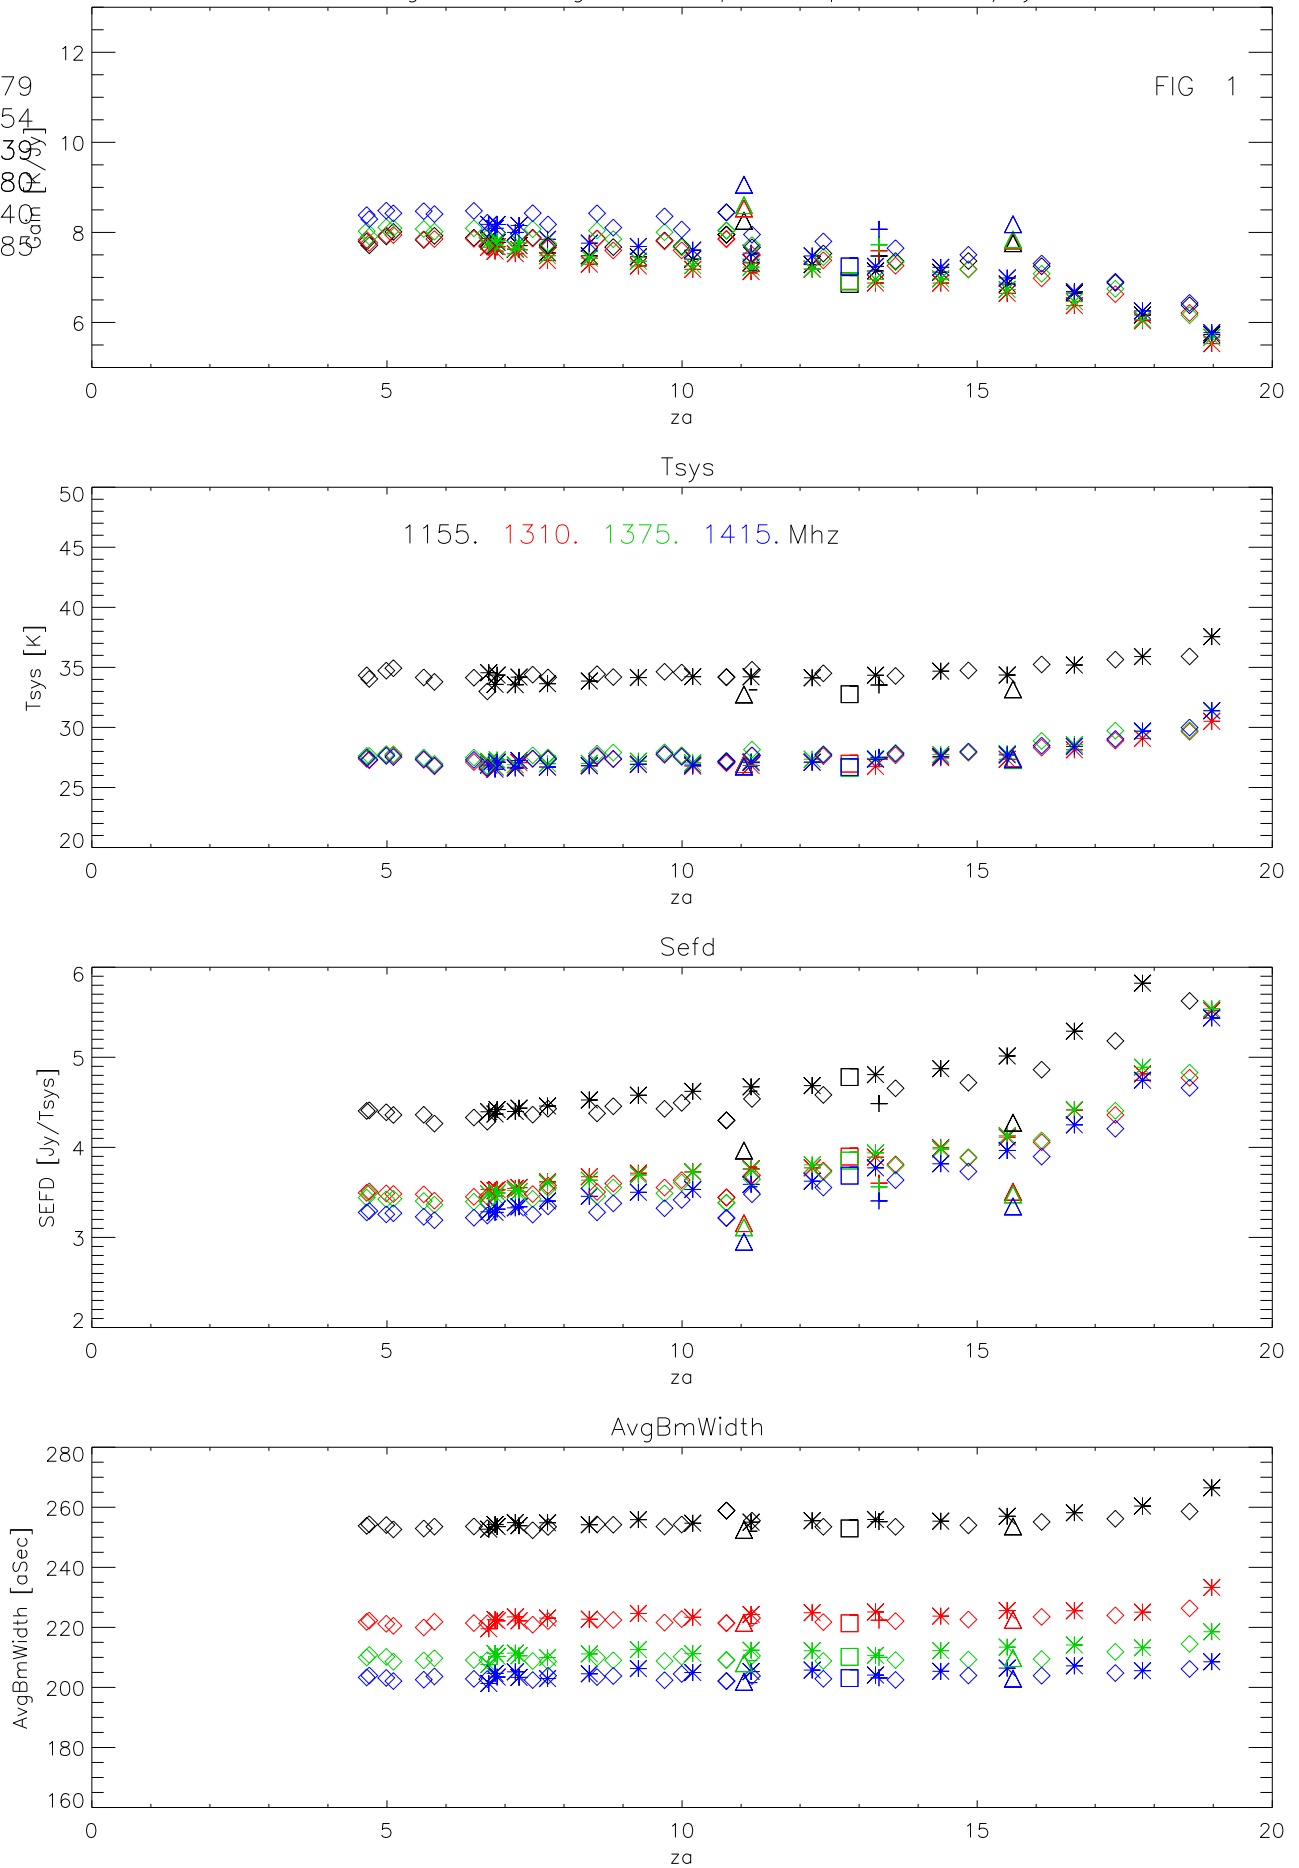

01aug19 to 31aug19 all freq 176 pnts. Gain K/Jy

FIG 1

- + B1317+179
- \* B1328+254
- ◇ B1535+139
- △ B2209+08
- B2247+14
- B2249+185

01aug19 to 31aug19 1155 Mhz 44 pnts. Gain K/Jy

FIG 2

- + B1317+179
- \* B1328+254
- ◇ B1535+139
- △ B2209+080
- B2247+140
- B2249+185

01aug19 to 31aug19 1310 Mhz 44 pnts. Gain K/Jy

FIG 3

- + B1317+179
- \* B1328+254
- ◇ B1535+139
- △ B2209+080
- B2247+140
- B2249+185

01aug19 to 31aug19 1375 Mhz 44 pnts. Gain K/Jy

FIG 4

- + B1317+179
- \* B1328+254
- ◇ B1535+139
- △ B2209+080
- B2247+140
- B2249+185