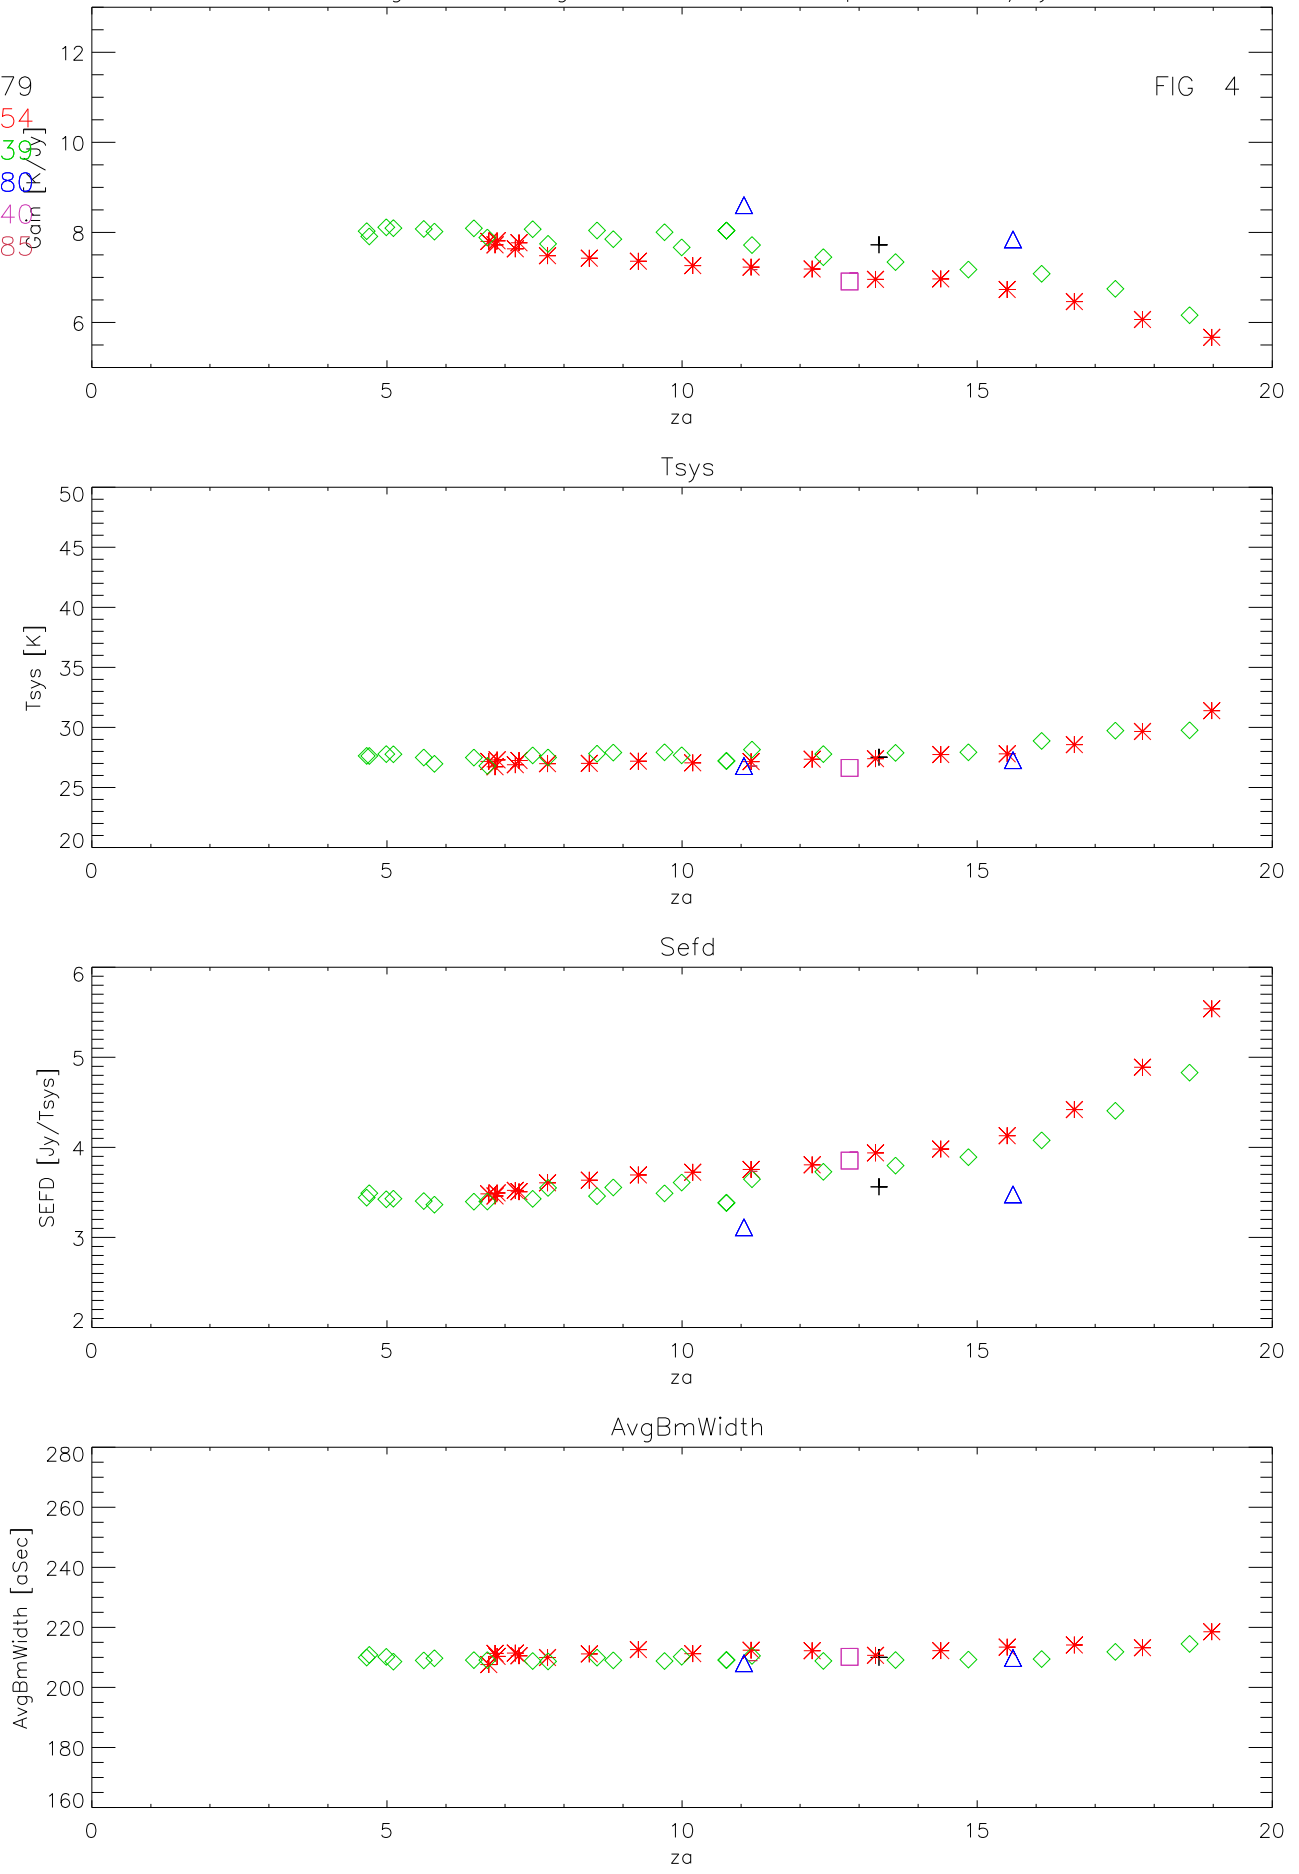

01aug19 to 31aug19 all freq 176 pnts. Gain K/Jy

FIG 1

- + B1317+179
- \* B1328+254
- ◇ B1535+139
- △ B2209+08
- B2247+14
- B2249+185

01aug19 to 31aug19 1155 Mhz 44 pnts. Gain K/Jy

FIG 2

- + B1317+179
- \* B1328+254
- ◇ B1535+139
- △ B2209+080
- B2247+140
- B2249+185

01aug19 to 31aug19 1310 Mhz 44 pnts. Gain K/Jy

FIG 3

- + B1317+179
- \* B1328+254
- ◇ B1535+139
- △ B2209+080
- B2247+140
- B2249+185

01aug19 to 31aug19 1375 Mhz 44 pnts. Gain K/Jy

FIG 4

- + B1317+179
- \* B1328+254
- ◇ B1535+139
- △ B2209+080
- B2247+140
- B2249+185

01aug19 to 31aug19 1415 Mhz 44 pnts. Gain K/Jy

FIG 5

- + B1317+179
- \* B1328+254
- ◇ B1535+139
- △ B2209+080
- B2247+140
- B2249+185