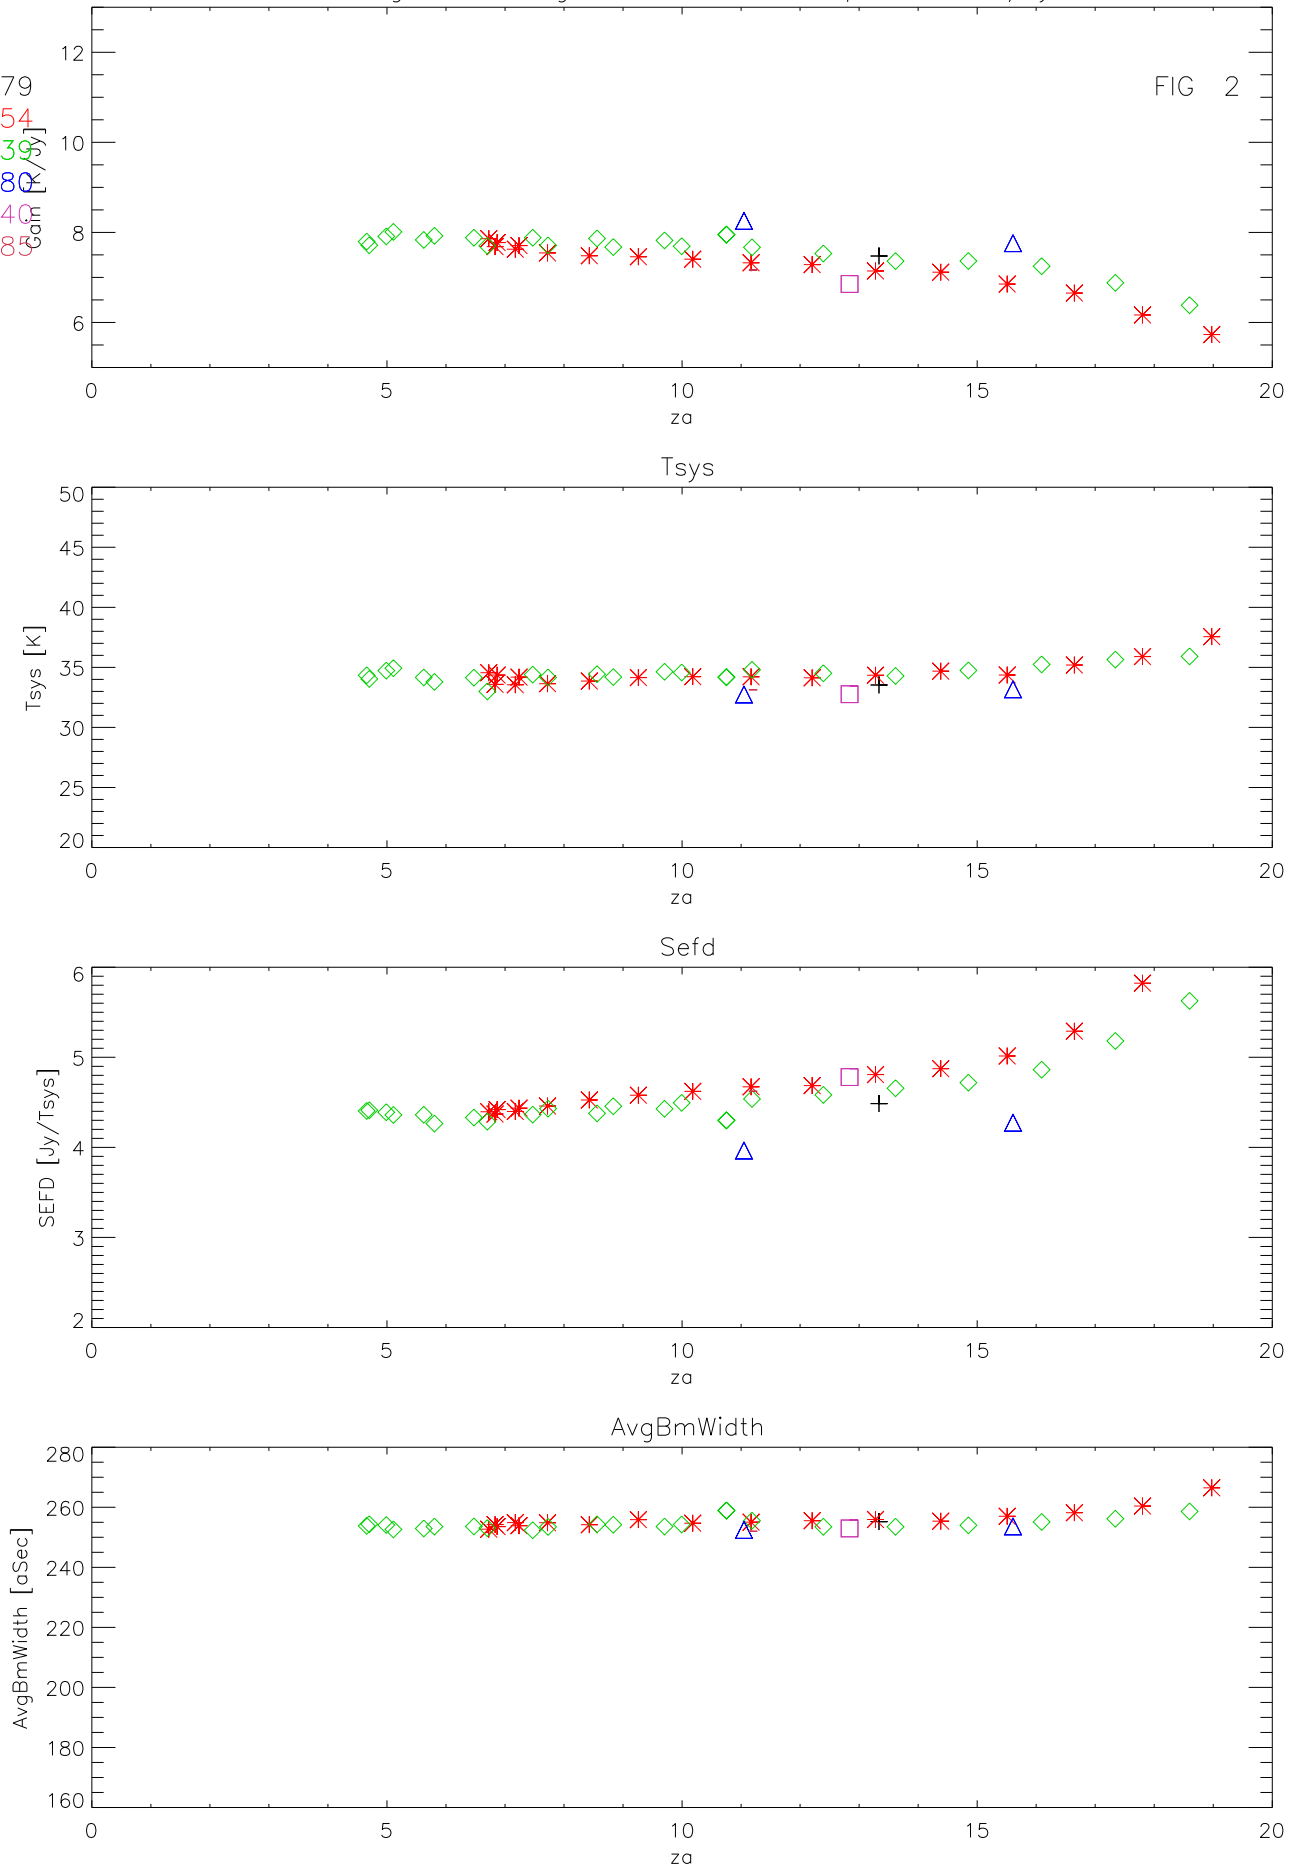

01aug19 to 31aug19 all freq 176 pnts. Gain K/Jy

FIG 1

- + B1317+179
- \* B1328+254
- ◇ B1535+139
- △ B2209+08
- B2247+14
- B2249+185

01aug19 to 31aug19 1155 Mhz 44 pnts. Gain K/Jy

FIG 2

- + B1317+179
- \* B1328+254
- ◇ B1535+139
- △ B2209+080
- B2247+140
- B2249+185

01aug19 to 31aug19 1310 Mhz 44 pnts. Gain K/Jy

FIG 3

- + B1317+179
- \* B1328+254
- ◇ B1535+139
- △ B2209+080
- B2247+140
- B2249+185

01aug19 to 31aug19 1375 Mhz 44 pnts. Gain K/Jy

FIG 4

- + B1317+179
- \* B1328+254
- ◇ B1535+139
- △ B2209+080
- B2247+140
- B2249+185