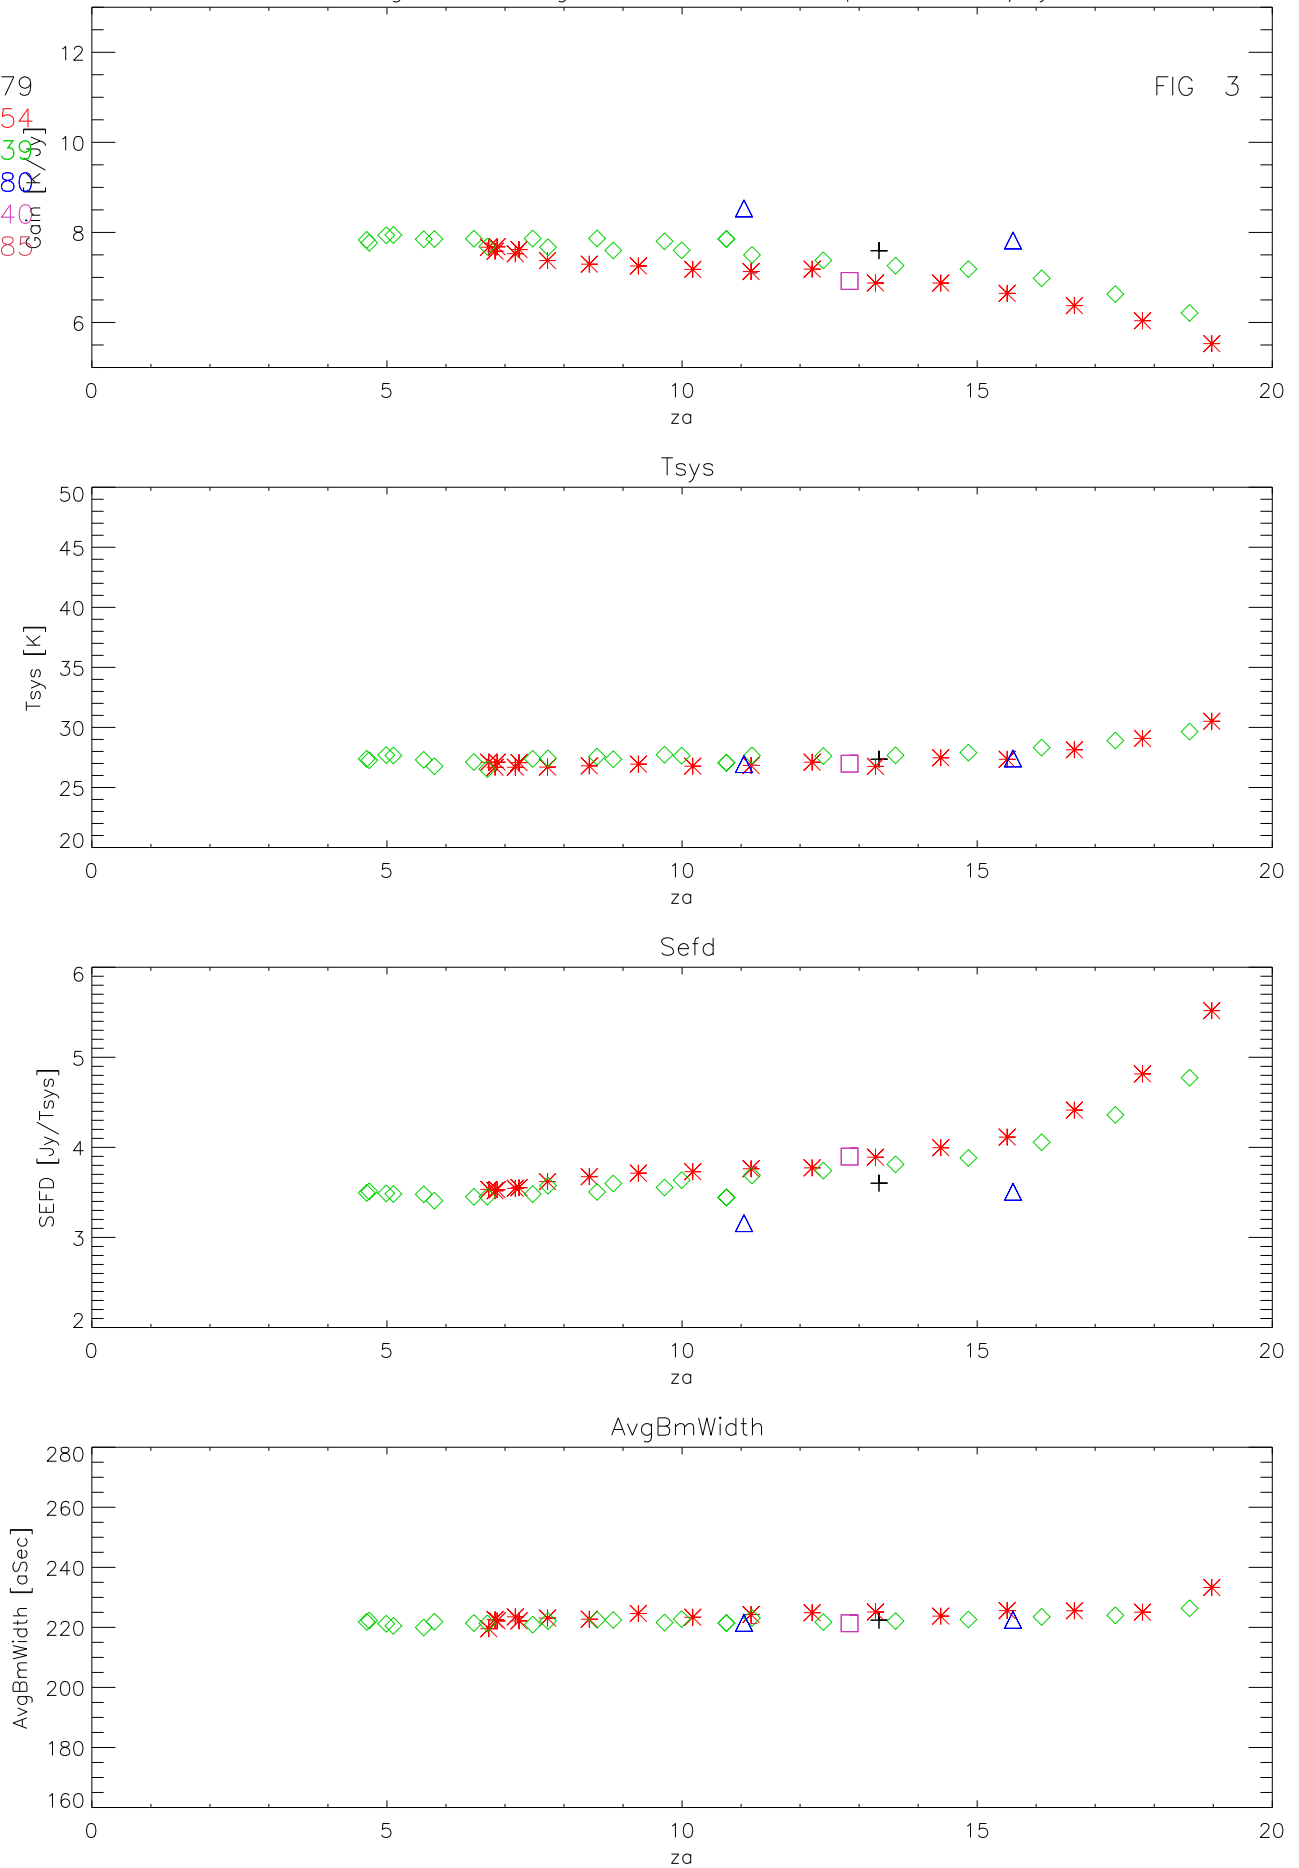

01aug19 to 31aug19 all freq 176 pnts. Gain K/Jy

FIG 1

- + B1317+179
- \* B1328+254
- ◇ B1535+139
- △ B2209+08
- B2247+14
- B2249+185

01aug19 to 31aug19 1155 Mhz 44 pnts. Gain K/Jy

FIG 2

- + B1317+179
- \* B1328+254
- ◇ B1535+139
- △ B2209+080
- B2247+140
- B2249+185

01aug19 to 31aug19 1310 Mhz 44 pnts. Gain K/Jy

FIG 3

- + B1317+179
- \* B1328+254
- ◇ B1535+139
- △ B2209+080
- B2247+140
- B2249+185

01aug19 to 31aug19 1375 Mhz 44 pnts. Gain K/Jy

FIG 4

- + B1317+179
- \* B1328+254
- ◇ B1535+139
- △ B2209+080
- B2247+140
- B2249+185