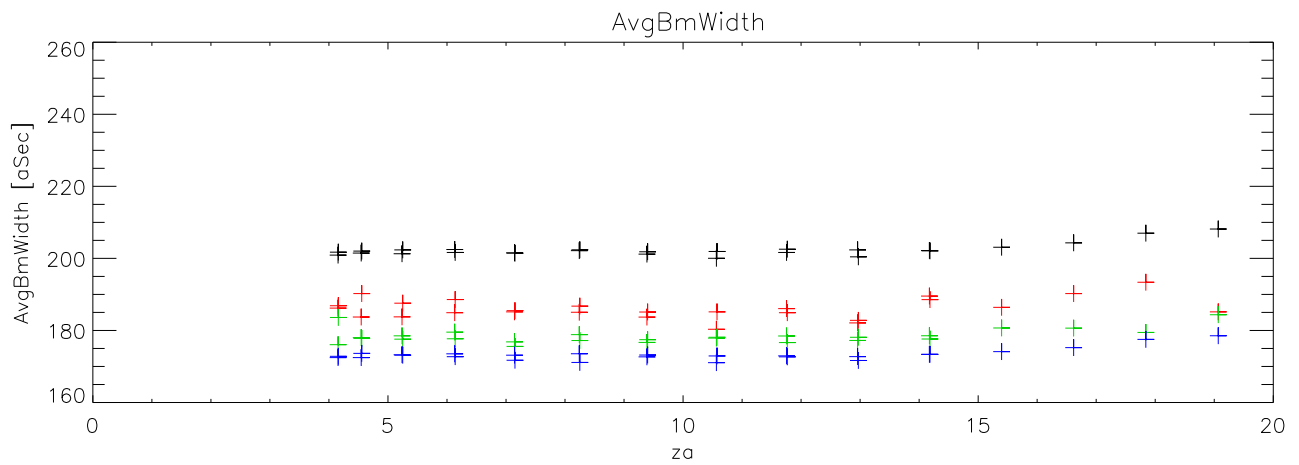

+B2337+220

+B2337+220

01aug16 to 31aug16 1666 Mhz 26 pnts. Gain K/Jy