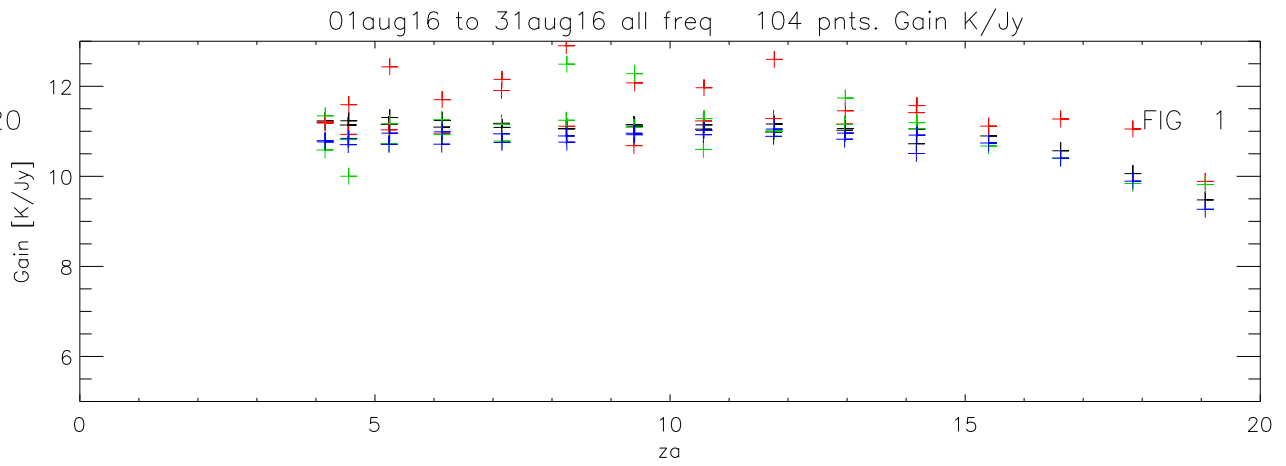

+B2337+220

+B2337+220

01aug16 to 31aug16 1666 Mhz 26 pnts. Gain K/Jy