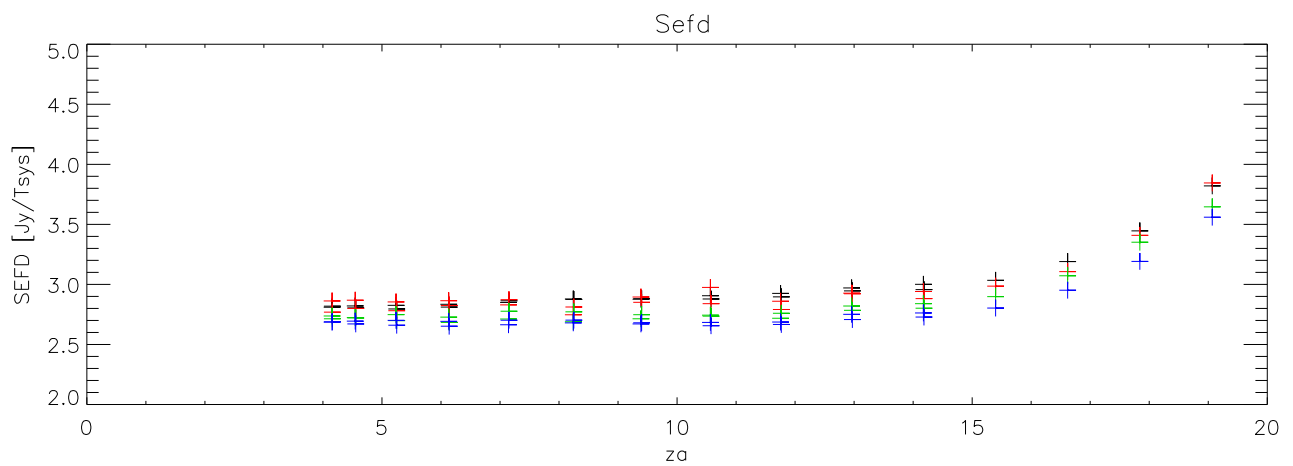

+B2337+220

+B2337+220

01aug16 to 31aug16 1666 Mhz 26 pnts. Gain K/Jy