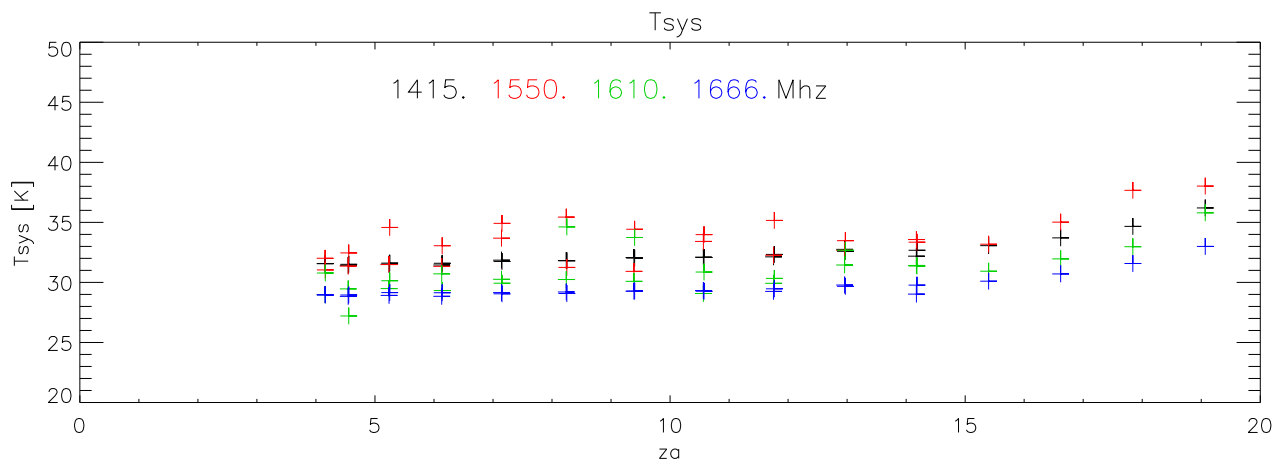

+B2337+220

+B2337+220

01aug16 to 31aug16 1666 Mhz 26 pnts. Gain K/Jy