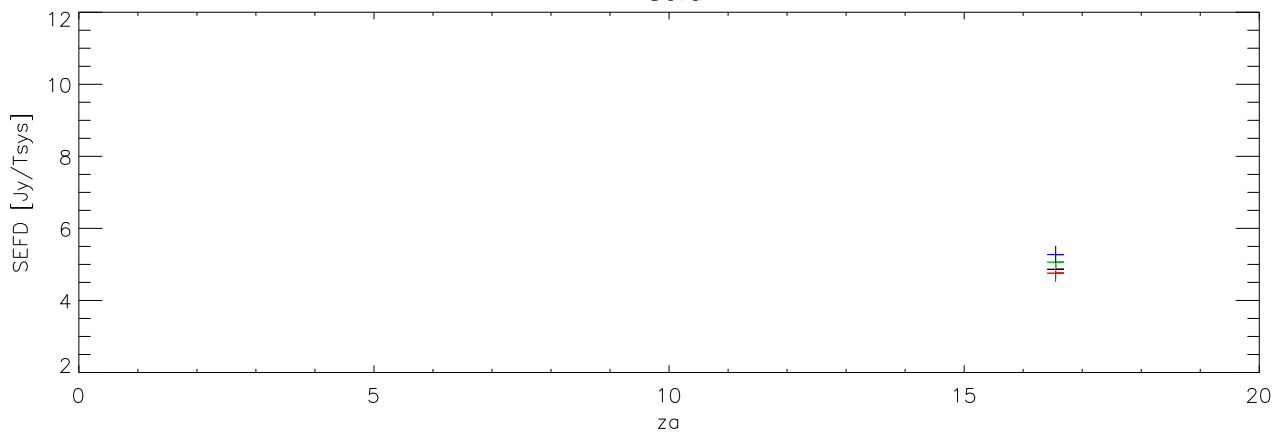

+B1413+349

01jul08 to 31jul08 all freq 4 pnts. Gain K/Jy

FIG 1

Tsys

6600. 6900. 7200. 7400. Mhz

Sefd

AvgBmWidth