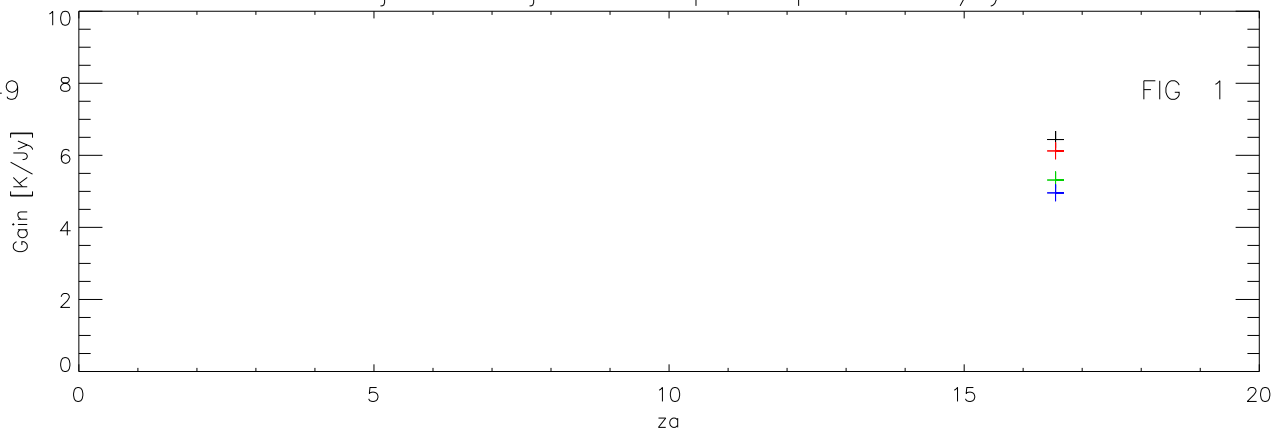

+B1413+349

01jul08 to 31jul08 all freq 4 pnts. Gain K/Jy

FIG 1

Tsys

6600. 6900. 7200. 7400. Mhz

Sefd

AvgBmWidth