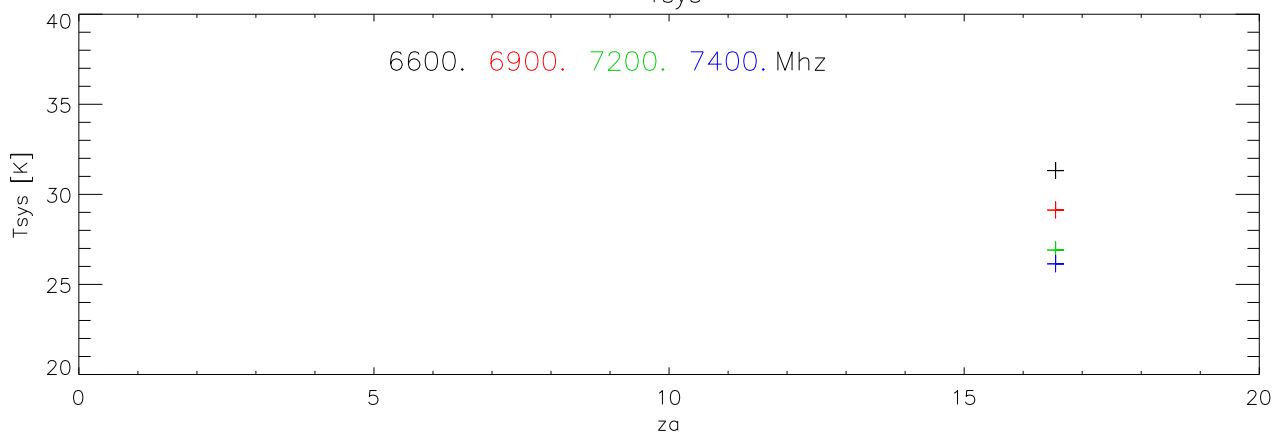

+B1413+349

01jul08 to 31jul08 all freq 4 pnts. Gain K/Jy

FIG 1

Tsys

6600. 6900. 7200. 7400. Mhz

Sefd

AvgBmWidth