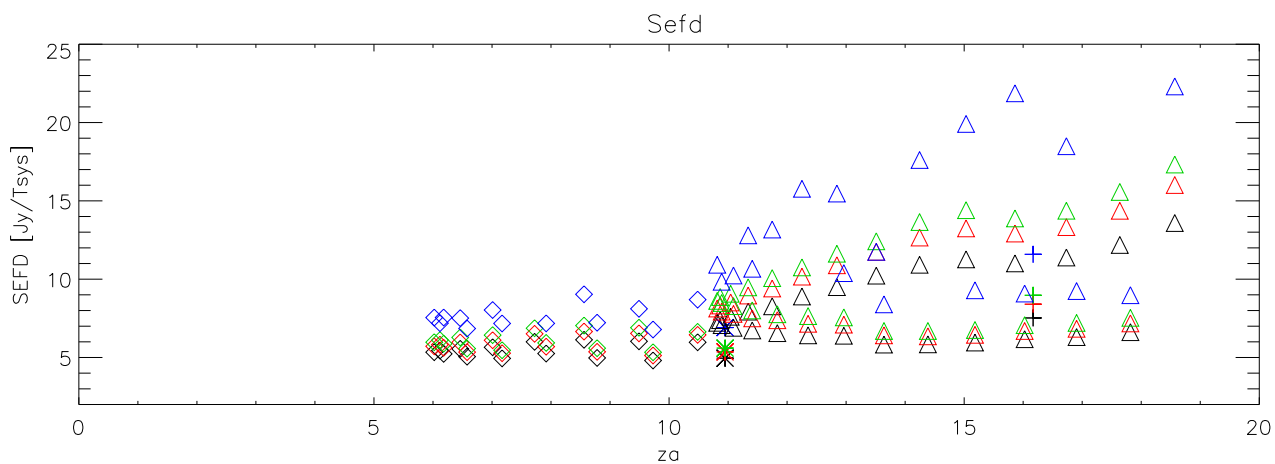

01jul19 to 31jul19 all freq 168 pnts. Gain K/Jy

FIG 1

- + B0134+329
- \* B0138+136
- ◇ B1638+124
- △ B1829+290

01jul19 to 31jul19 4500 Mhz 42 pnts. Gain K/Jy

FIG 2

- + B0134+329
- \* B0138+136
- ◇ B1638+124
- △ B1829+290

01jul19 to 31jul19 4860 Mhz 42 pnts. Gain K/Jy

FIG 3

- + B0134+329
- \* B0138+136
- ◇ B1638+124
- △ B1829+290

01jul19 to 31jul19 5000 Mhz 42 pnts. Gain K/Jy

FIG 4

- + B0134+329
- \* B0138+136
- ◇ B1638+124
- △ B1829+290