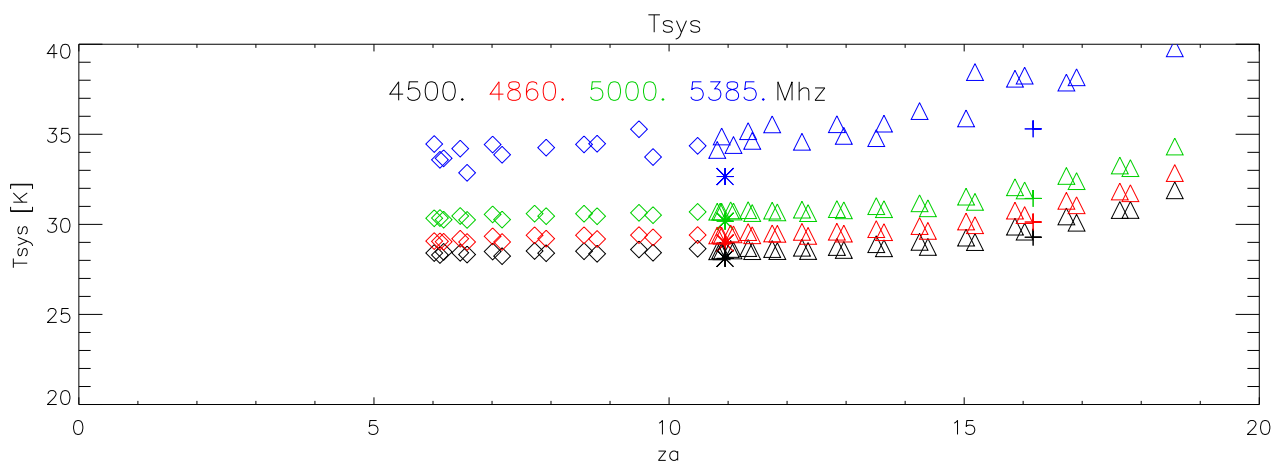

01jul19 to 31jul19 all freq 168 pnts. Gain K/Jy

FIG 1

- + B0134+329
- \* B0138+136
- ◇ B1638+124
- △ B1829+290

01jul19 to 31jul19 4500 Mhz 42 pnts. Gain K/Jy

FIG 2

- + B0134+329
- \* B0138+136
- ◇ B1638+124
- △ B1829+290

01jul19 to 31jul19 4860 Mhz 42 pnts. Gain K/Jy

FIG 3

- + B0134+329
- \* B0138+136
- ◇ B1638+124
- △ B1829+290

01jul19 to 31jul19 5000 Mhz 42 pnts. Gain K/Jy

FIG 4

- + B0134+329
- \* B0138+136
- ◇ B1638+124
- △ B1829+290