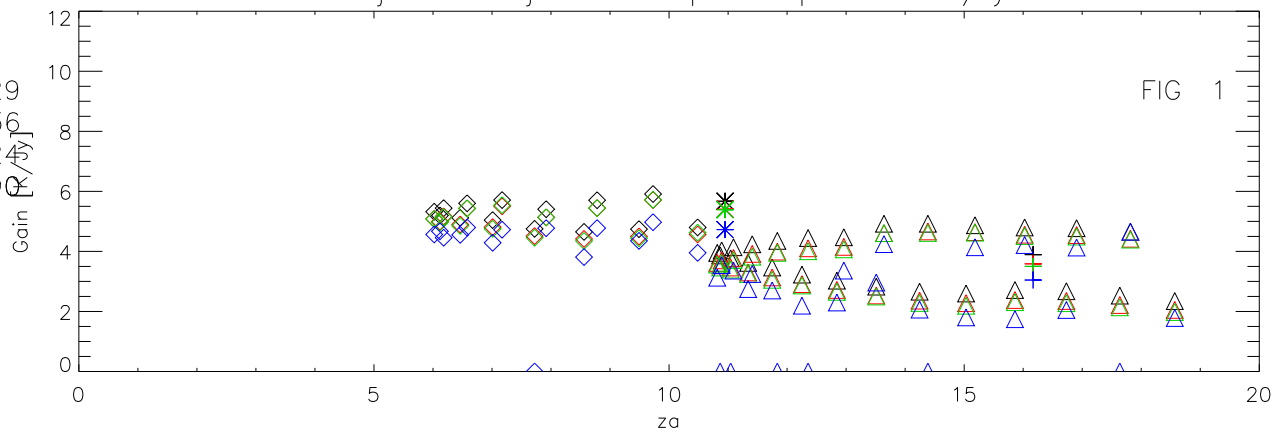

01jul19 to 31jul19 all freq 168 pnts. Gain K/Jy

FIG 1

- + B0134+329
- \* B0138+136
- ◇ B1638+124
- △ B1829+290

01jul19 to 31jul19 4500 Mhz 42 pnts. Gain K/Jy

FIG 2

- + B0134+329
- \* B0138+136
- ◇ B1638+124
- △ B1829+290

01jul19 to 31jul19 4860 Mhz 42 pnts. Gain K/Jy

FIG 3

- + B0134+329
- \* B0138+136
- ◇ B1638+124
- △ B1829+290

01jul19 to 31jul19 5000 Mhz 42 pnts. Gain K/Jy

FIG 4

- + B0134+329
- \* B0138+136
- ◇ B1638+124
- △ B1829+290