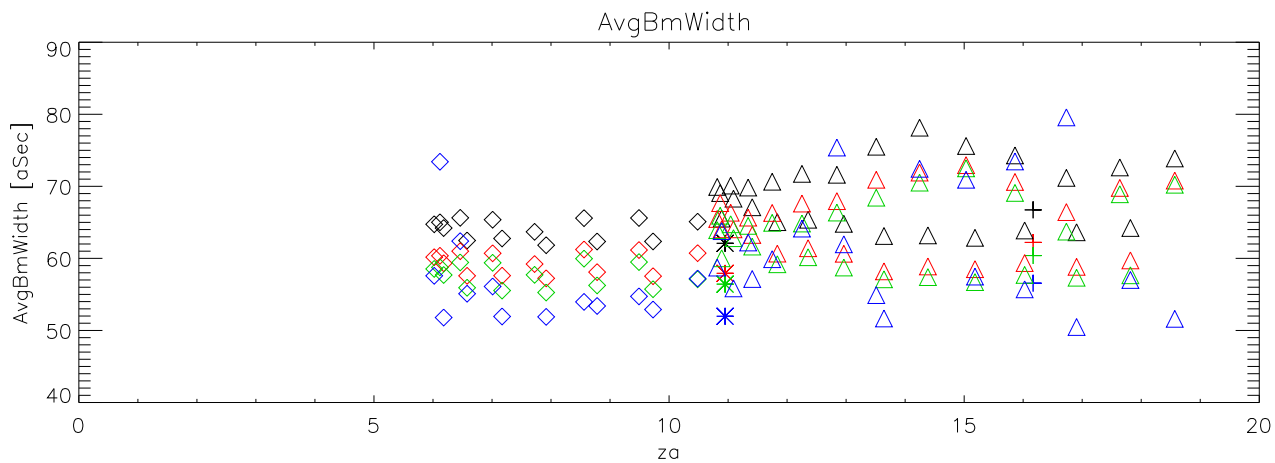

01jul19 to 31jul19 all freq 168 pnts. Gain K/Jy

FIG 1

- + B0134+329
- \* B0138+136
- ◇ B1638+124
- △ B1829+290

01jul19 to 31jul19 4500 Mhz 42 pnts. Gain K/Jy

FIG 2

- + B0134+329
- \* B0138+136
- ◇ B1638+124
- △ B1829+290

01jul19 to 31jul19 4860 Mhz 42 pnts. Gain K/Jy

FIG 3

- + B0134+329
- \* B0138+136
- ◇ B1638+124
- △ B1829+290

01jul19 to 31jul19 5000 Mhz 42 pnts. Gain K/Jy

FIG 4

- + B0134+329
- \* B0138+136
- ◇ B1638+124
- △ B1829+290