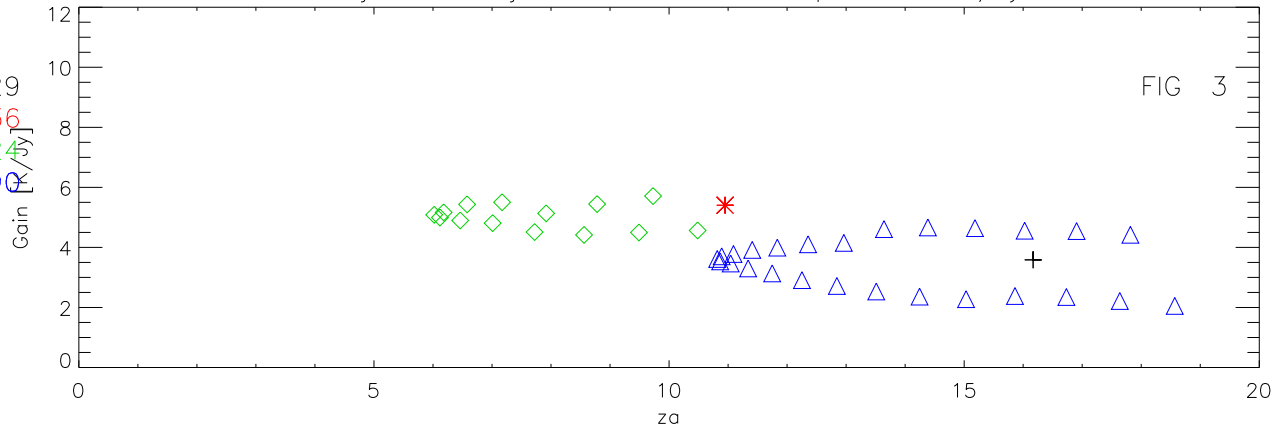

01jul19 to 31jul19 4860 Mhz 42 pnts. Gain K/Jy

FIG 3

- + B0134+329
- B0138+136
- B1638+124
- △ B1829+290