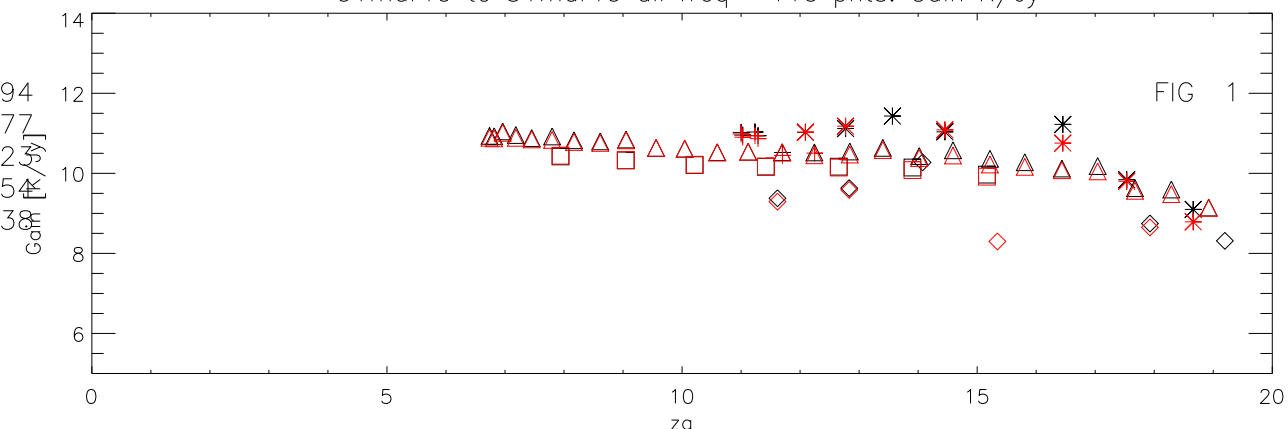

01mar19 to 31mar19 all freq 110 pnts. Gain K/Jy

FIG 1

- + B0824+294
- * B1005+077
- ◇ B1040+121
- △ B1328+259
- B1622+239

01mar19 to 31mar19 429 Mhz 55 pnts. Gain K/Jy

FIG 2

- + B0824+294
- * B1005+077
- ◇ B1040+12
- △ B1328+25
- B1622+238