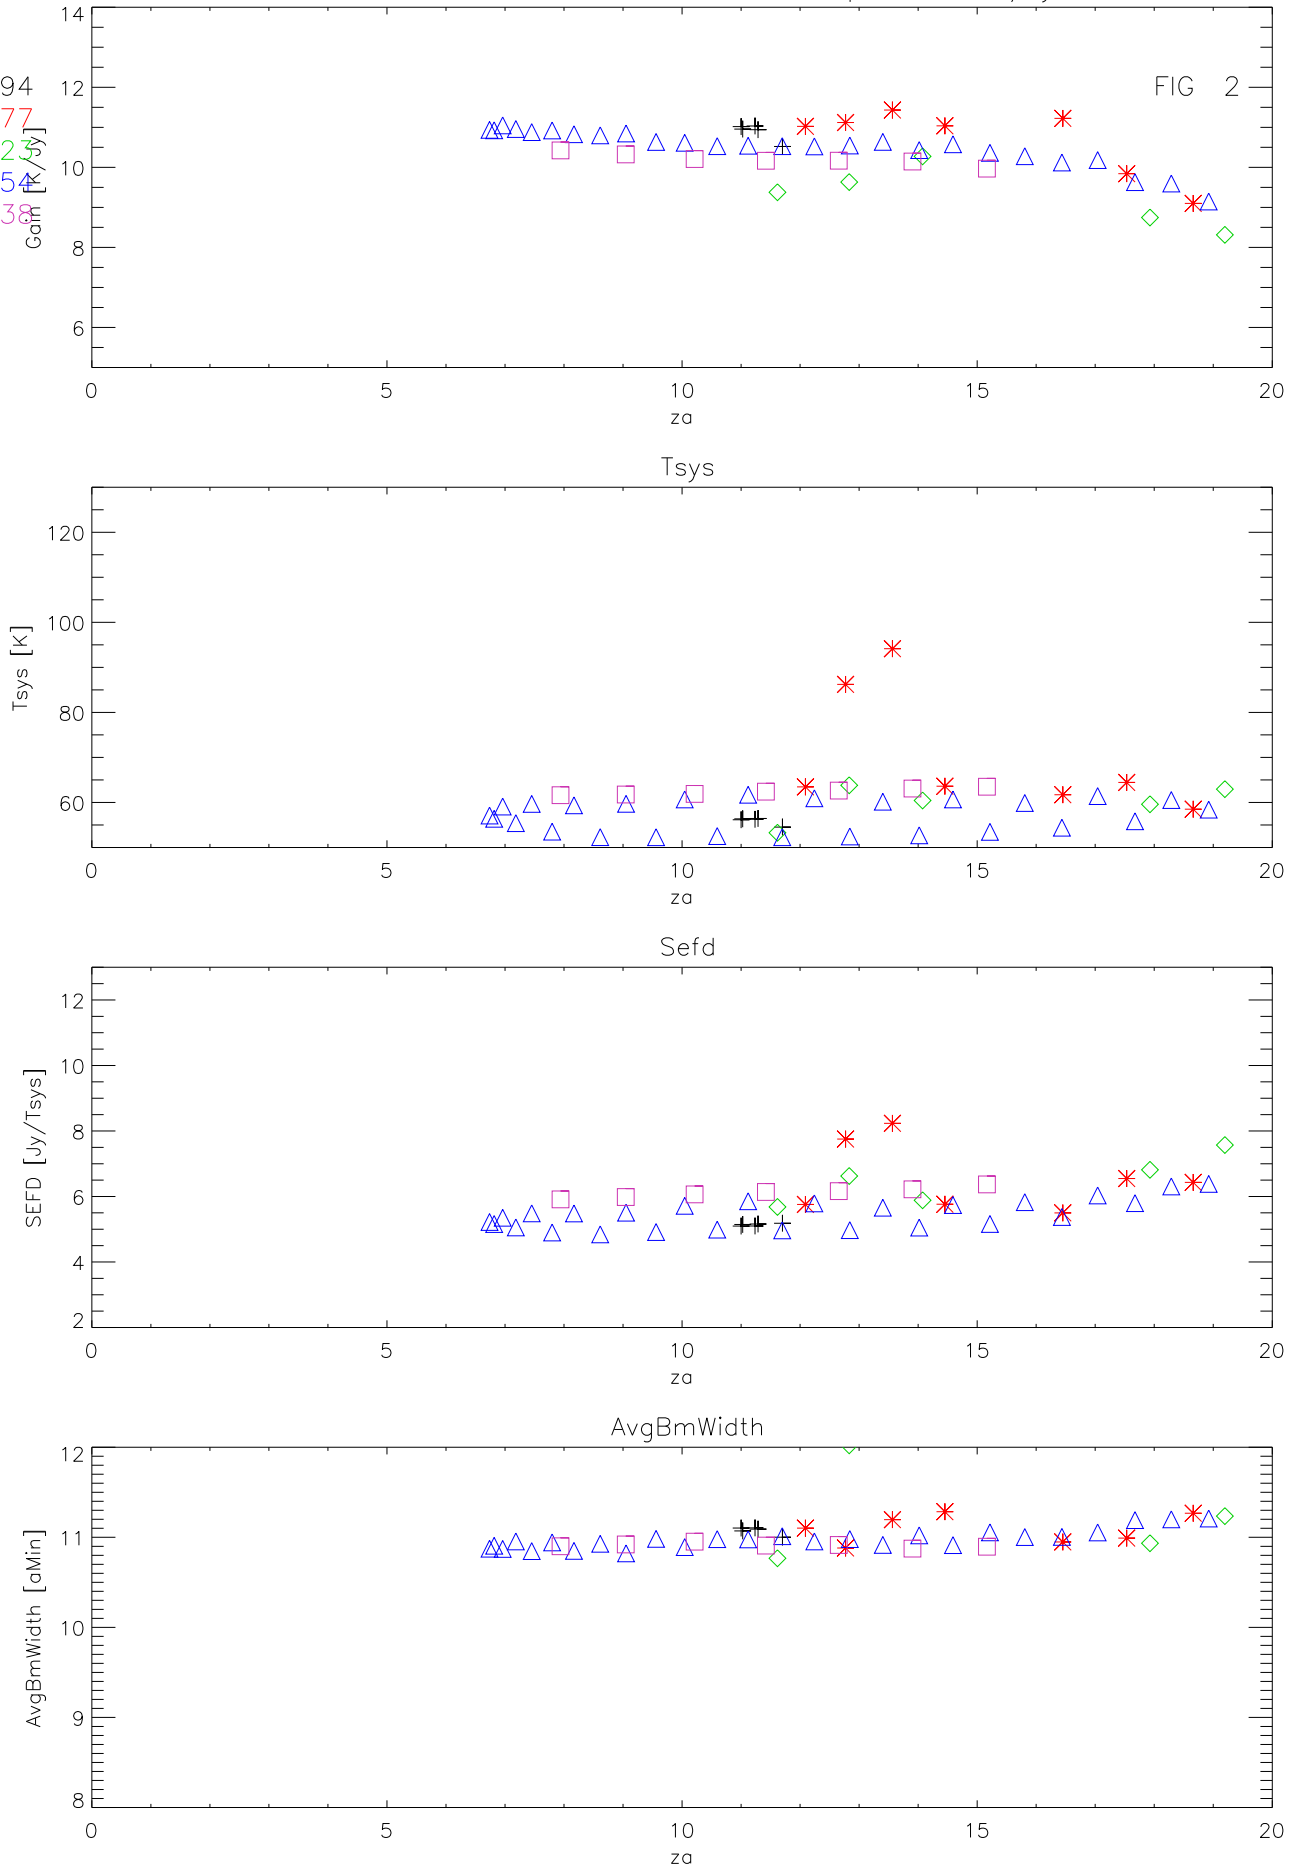

01mar19 to 31mar19 all freq 110 pnts. Gain K/Jy

FIG 1

- + B0824+294
- * B1005+077
- ◇ B1040+121
- △ B1328+259
- B1622+239

01mar19 to 31mar19 429 Mhz 55 pnts. Gain K/Jy

FIG 2

- + B0824+294
- * B1005+077
- ◇ B1040+12
- △ B1328+25
- B1622+238

01mar19 to 31mar19 431 Mhz 55 pnts. Gain K/Jy

FIG 3

- + B0824+294
- * B1005+077
- ◇ B1040+12
- △ B1328+25
- B1622+238