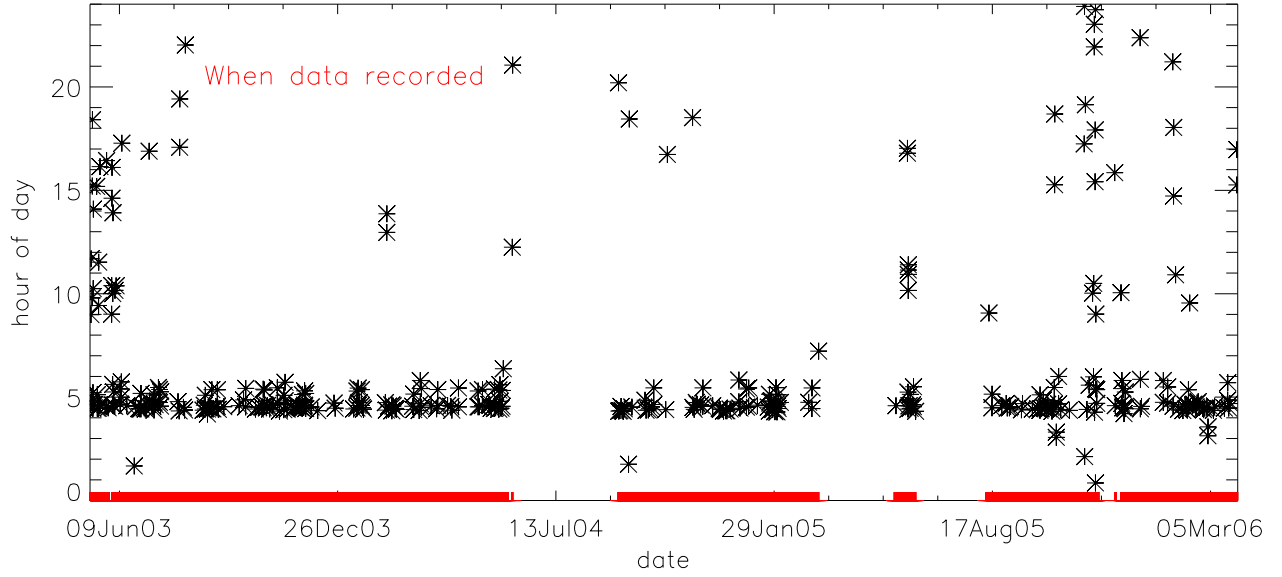

hour of day when ntp on aeron lost synchronization

Histogram of hour of day when aeron ntp failed (1 hr bins)

Histogram of hour of day when aeron ntp failed (10 min bins)