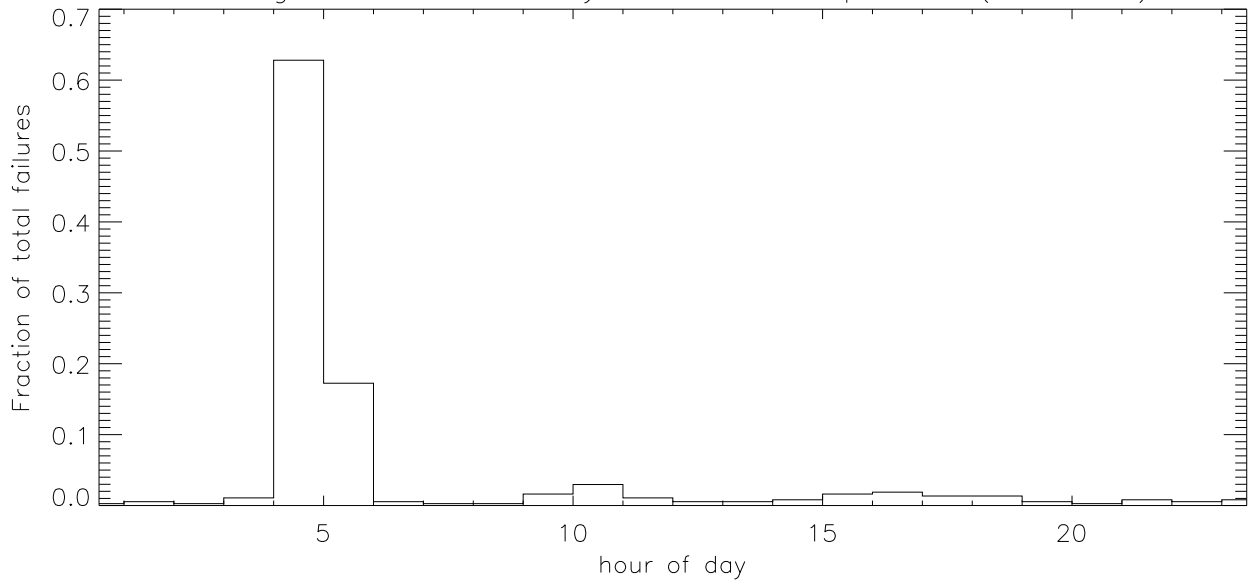

hour of day when ntp on aeron lost synchronization

Histogram of hour of day when aeron ntp failed (1 hr bins)

Histogram of hour of day when aeron ntp failed (10 min bins)