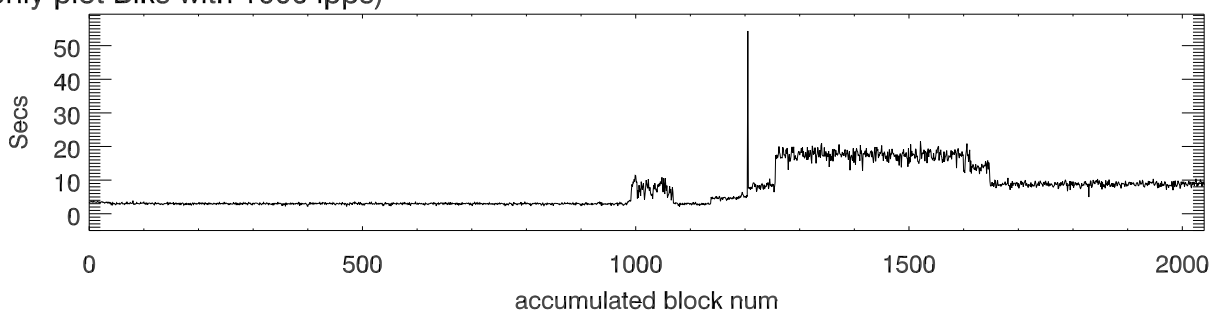

t2574 23dec2011. Wait Time Thread_Startup

rserv1 with 45 Threads
10 secAccum, 3960 Hghts, 2chan
(only plot Blks with 1000 ipp)

Read time

Thread process and Output time (10secs of data) [avg:887.4 rms:19.2]