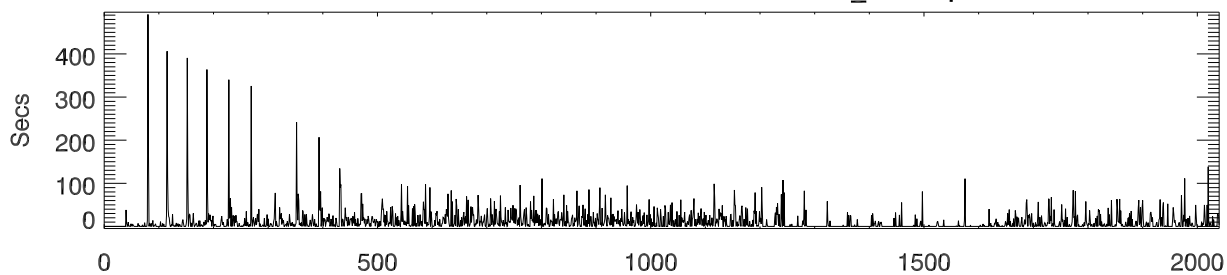

t2574 23dec2011. Wait Time Thread_Startup

rserv1 with 45 Threads
10 secAccum, 3960 Hghts, 2chan
(only plot Blks with 1000 ipp)

Read time

Thread process and Output time (10secs of data) [avg:887.4 rms:19.2]

avg fft time for 4k spectra. [avg: 83.9 rms: 0.6]

avg time cmpPwr, accum 1 4k spectra [avg: 11.5 rms: 2.2]