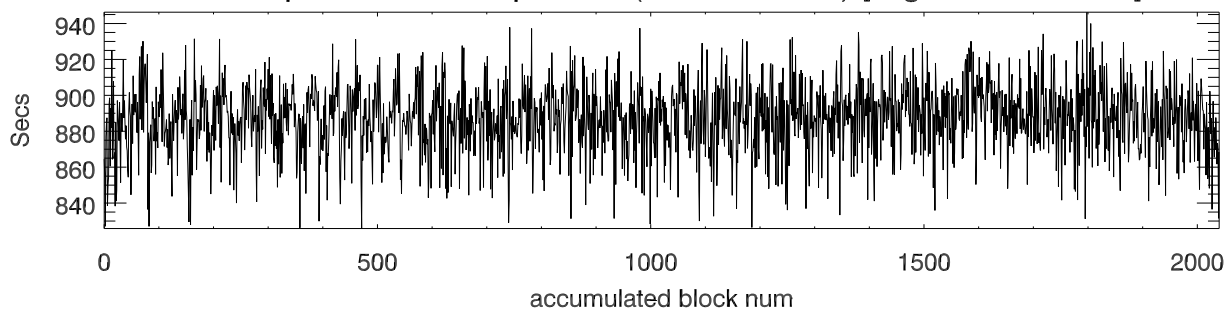

t2574 23dec2011. Wait Time Thread_Startup

rserv1 with 45 Threads
10 secAccum, 3960 Hghts, 2chan
(only plot Blks with 1000 ipp)

Read time

Thread process and Output time (10secs of data) [avg:887.4 rms:19.2]

avg fft time for 4k spectra. [avg: 83.9 rms: 0.6]

avg time cmpPwr, accum 1 4k spectra [avg: 11.5 rms: 2.2]