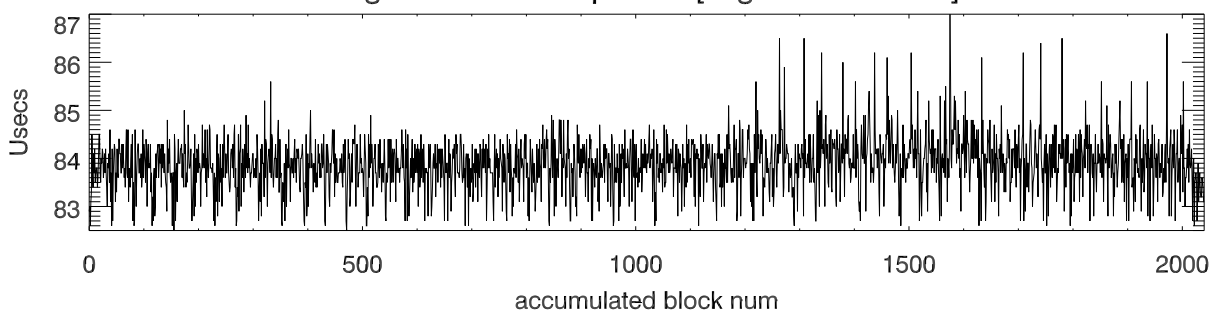

avg fft time for 4k spectra. [avg: 83.9 rms: 0.6]