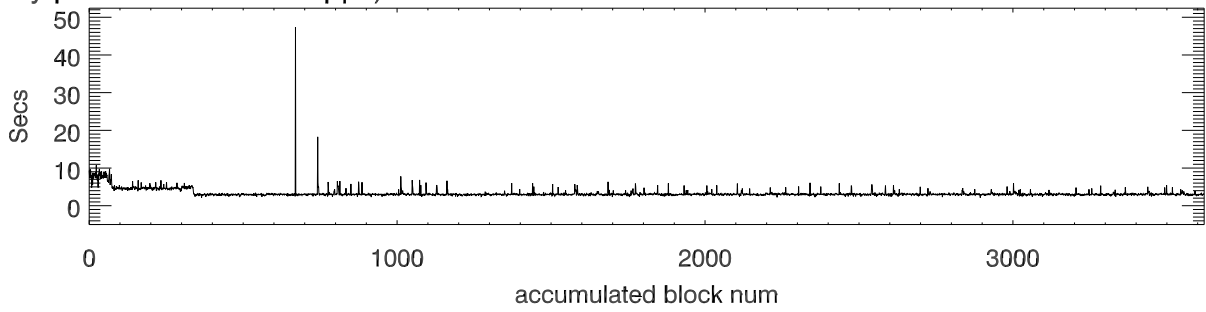

t2574 20dec2011 clp processing. NumIpps each accum block

Time between clp blocks

Number of blocks each thread processed

t2574 20dec2011. Wait Time Thread\_Startup

rserv1 with 45 Threads  
10 secAccum, 3960 Hghts, 2chan  
(only plot Blks with 1000 ipp)

Read time

Thread process and Output time (10secs of data) [avg:921.5 rms:39.6]

avg fft time for 4k spectra. [avg: 85.7 rms: 1.0]

avg time cmpPwr, accum 1 4k spectra [avg: 13.7 rms: 3.9]