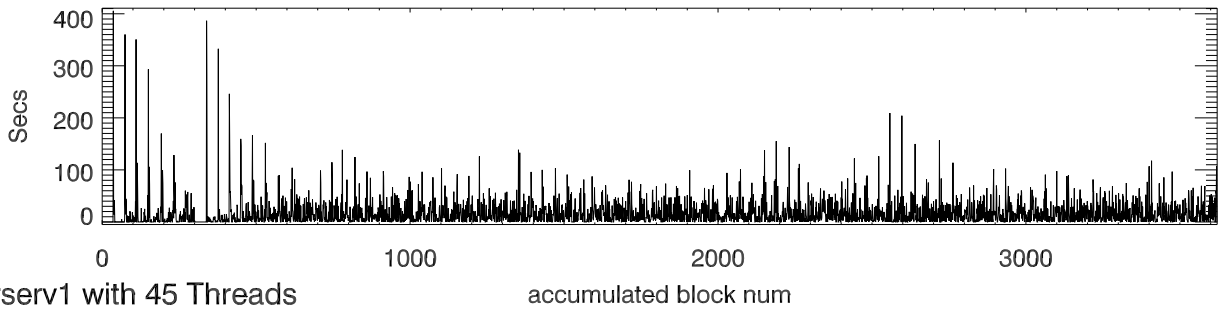

t2574 20dec2011 clp processing. NumIpps each accum block

Time between clp blocks

Number of blocks each thread processed

t2574 20dec2011. Wait Time Thread\_Startup

rserv1 with 45 Threads  
10 secAccum, 3960 Hghts, 2chan  
(only plot Blks with 1000 ipp)

Read time

Thread process and Output time (10secs of data) [avg:921.5 rms:39.6]

avg fft time for 4k spectra. [avg: 85.7 rms: 1.0]

avg time cmpPwr, accum 1 4k spectra [avg: 13.7 rms: 3.9]