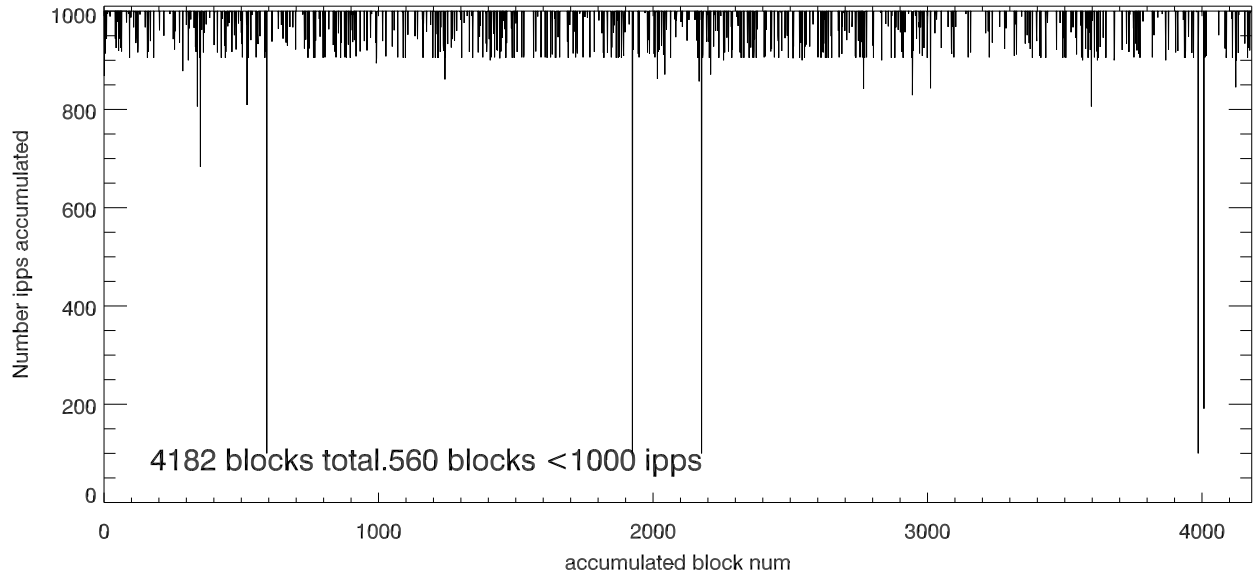

t2574 20dec2011 clp processing. NumIpps each accum block

Time between clp blocks

Number of blocks each thread processed

t2574 20dec2011. Wait Time Thread\_Startup

rserv1 with 45 Threads  
10 secAccum, 3960 Hghts, 2chan  
(only plot Blks with 1000 ipp)

Read time

Thread process and Output time (10secs of data) [avg:921.5 rms:39.6]

avg fft time for 4k spectra. [avg: 85.7 rms: 1.0]

avg time cmpPwr, accum 1 4k spectra [avg: 13.7 rms: 3.9]