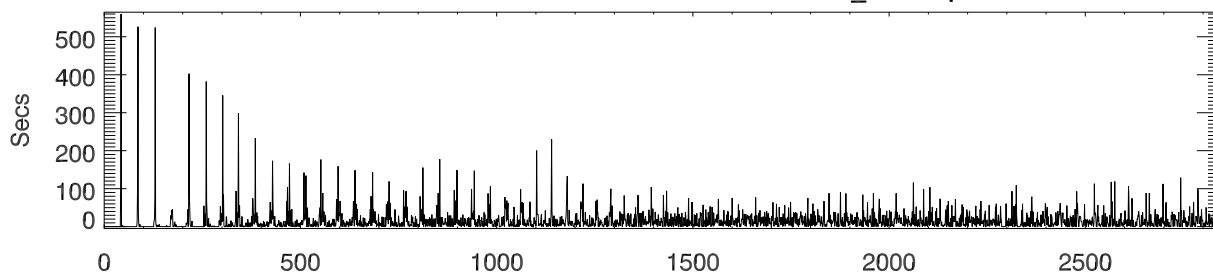

t2573 29dec2011 clp processing. NumIpps each accum block

Time between clp blocks

Number of blocks each thread processed

t2573 29dec2011. Wait Time Thread_Startup

rsrv1 with 45 Threads
10 secAccum, 3960 Hghts, 2chan
(only plot Blks with 1000 ipp)

Read time

Thread process and Output time (10secs of data) [avg:870.4 rms:22.1]

avg fft time for 4k spectra. [avg: 83.0 rms: 0.4]

avg time cmpPwr, accum 1 4k spectra [avg: 10.4 rms: 2.6]