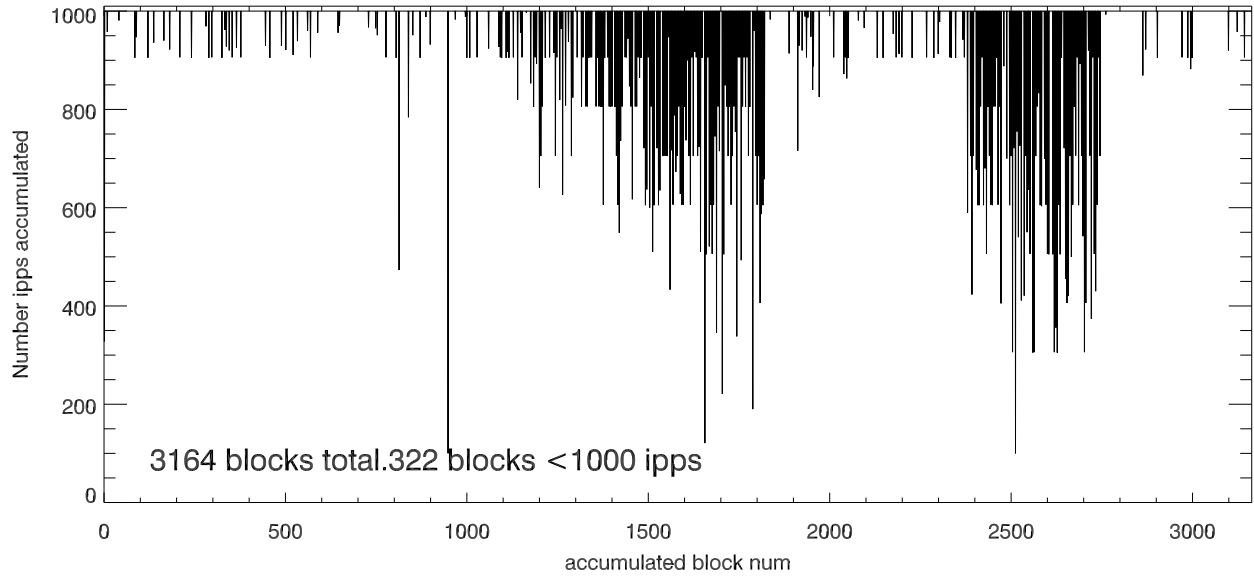

t2573 29dec2011 clp processing. NumIpps each accum block

Time between clp blocks

Number of blocks each thread processed

t2573 29dec2011. Wait Time Thread_Startup

rsrv1 with 45 Threads
10 secAccum, 3960 Hghts, 2chan
(only plot Blks with 1000 ipp)

Read time

Thread process and Output time (10secs of data) [avg:870.4 rms:22.1]

avg fft time for 4k spectra. [avg: 83.0 rms: 0.4]

avg time cmpPwr, accum 1 4k spectra [avg: 10.4 rms: 2.6]