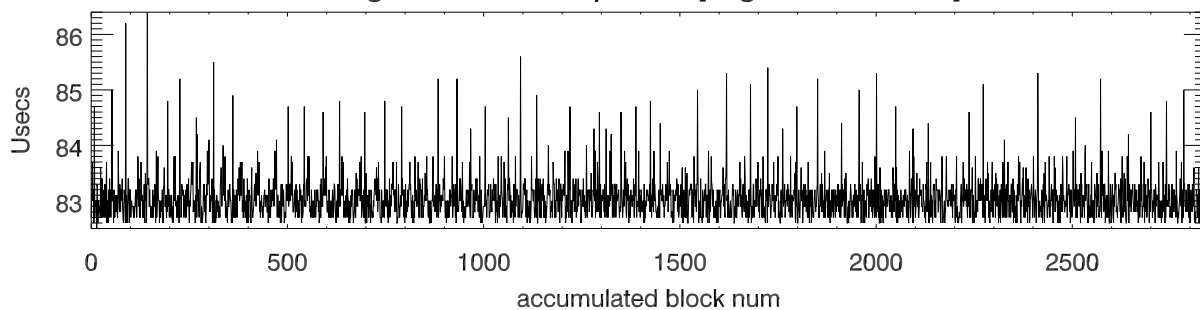

t2573 29dec2011 clp processing. NumIpps each accum block

Time between clp blocks

Number of blocks each thread processed

t2573 29dec2011. Wait Time Thread_Startup

rsrv1 with 45 Threads
10 secAccum, 3960 Hghts, 2chan
(only plot Blks with 1000 ipp)

Read time

Thread process and Output time (10secs of data) [avg:870.4 rms:22.1]

avg fft time for 4k spectra. [avg: 83.0 rms: 0.4]

avg time cmpPwr, accum 1 4k spectra [avg: 10.4 rms: 2.6]