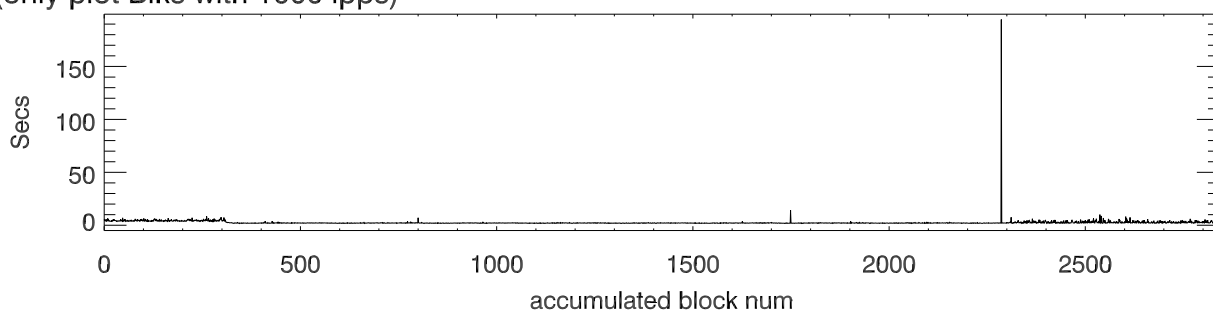

t2573 29dec2011 clp processing. NumIpps each accum block

Time between clp blocks

Number of blocks each thread processed

t2573 29dec2011. Wait Time Thread_Startup

rsrv1 with 45 Threads
10 secAccum, 3960 Hghts, 2chan
(only plot Blks with 1000 ipp)

Read time

Thread process and Output time (10secs of data) [avg:870.4 rms:22.1]

avg fft time for 4k spectra. [avg: 83.0 rms: 0.4]

avg time cmpPwr, accum 1 4k spectra [avg: 10.4 rms: 2.6]