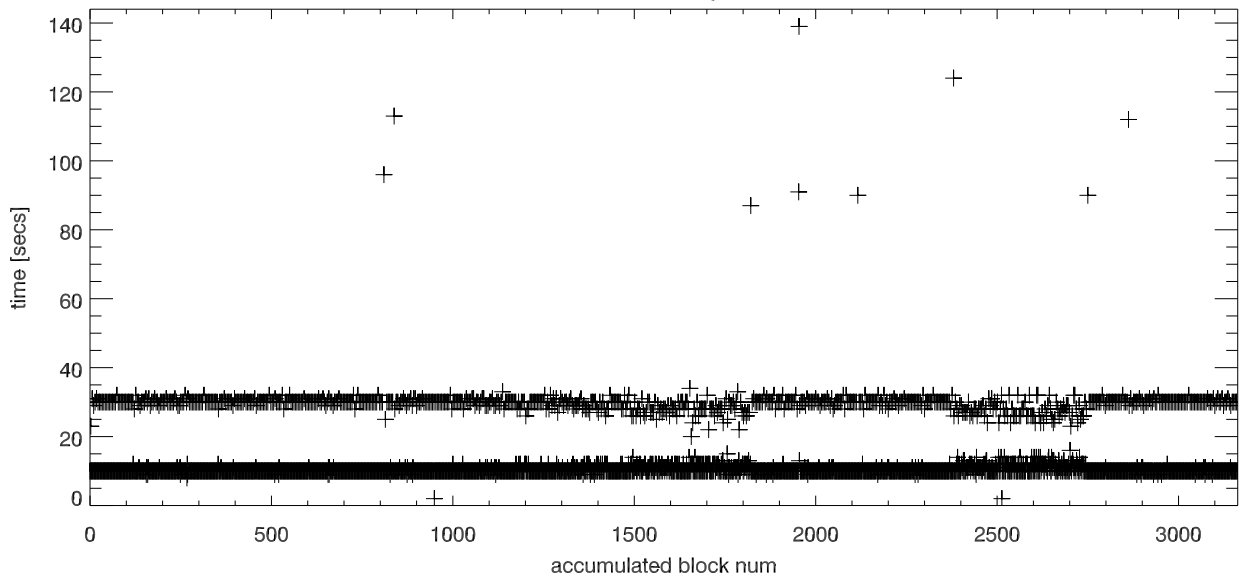

t2573 29dec2011 clp processing. NumIpps each accum block

Time between clp blocks

Number of blocks each thread processed

t2573 29dec2011. Wait Time Thread_Startup

rsrv1 with 45 Threads
10 secAccum, 3960 Hghts, 2chan
(only plot Blks with 1000 ipp)

Read time

Thread process and Output time (10secs of data) [avg:870.4 rms:22.1]

avg fft time for 4k spectra. [avg: 83.0 rms: 0.4]

avg time cmpPwr, accum 1 4k spectra [avg: 10.4 rms: 2.6]