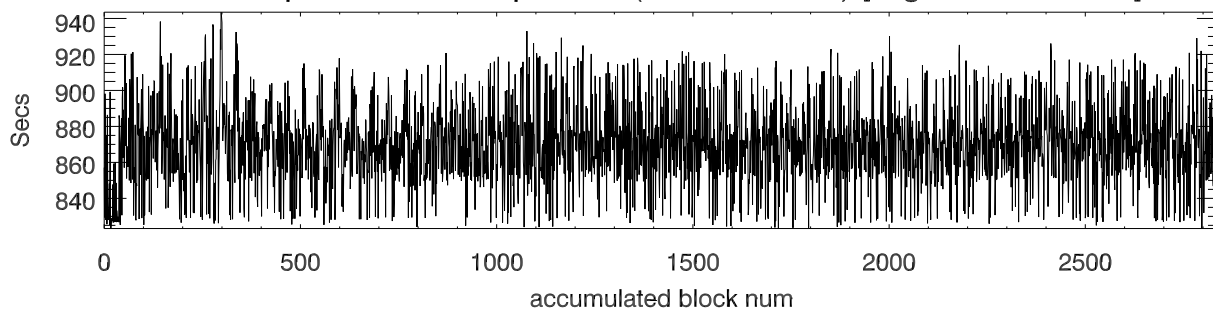

t2573 29dec2011 clp processing. NumIpps each accum block

Time between clp blocks

Number of blocks each thread processed

t2573 29dec2011. Wait Time Thread_Startup

rsrv1 with 45 Threads
10 secAccum, 3960 Hghts, 2chan
(only plot Blks with 1000 ipp)

Read time

Thread process and Output time (10secs of data) [avg:870.4 rms:22.1]

avg fft time for 4k spectra. [avg: 83.0 rms: 0.4]

avg time cmpPwr, accum 1 4k spectra [avg: 10.4 rms: 2.6]