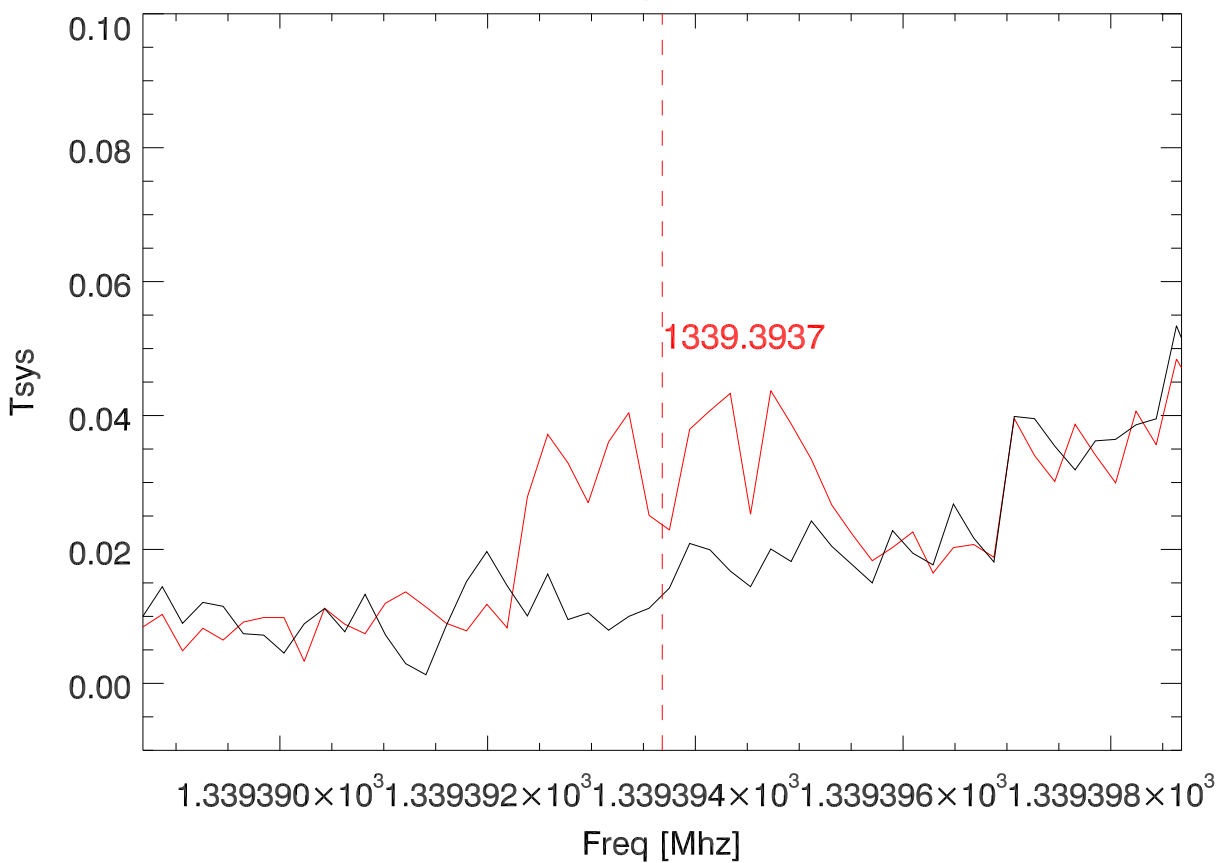

18may16 lbw globe Exhibit. Avg spectra cpu on,off

band2

blowup band1

blowup band2

18may16 VC globe. 1217.6307 Birdie vs time.

1339.3937 Birdie vs time.