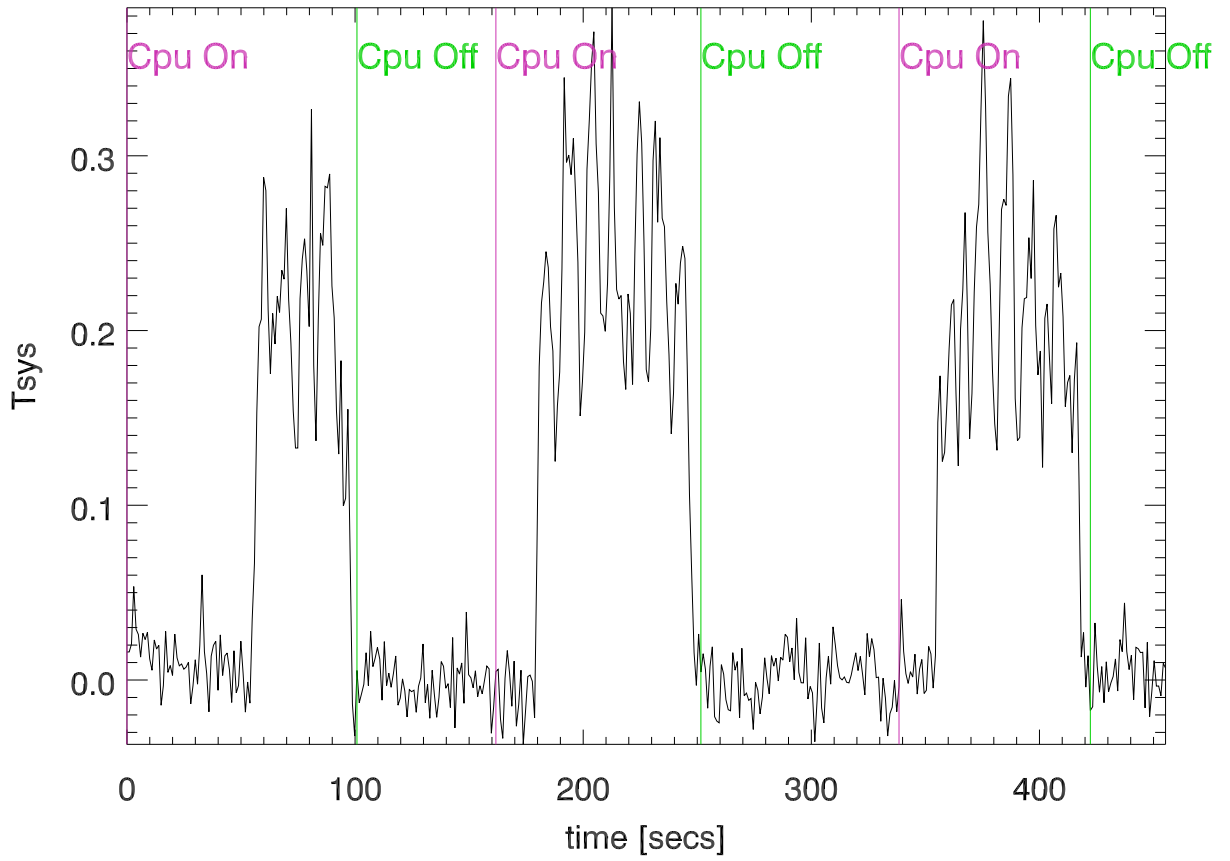

18may16 lbw globe Exhibit. Avg spectra cpu on,off

band2

blowup band1

blowup band2

18may16 VC globe. 1217.6307 Birdie vs time.

1339.3937 Birdie vs time.