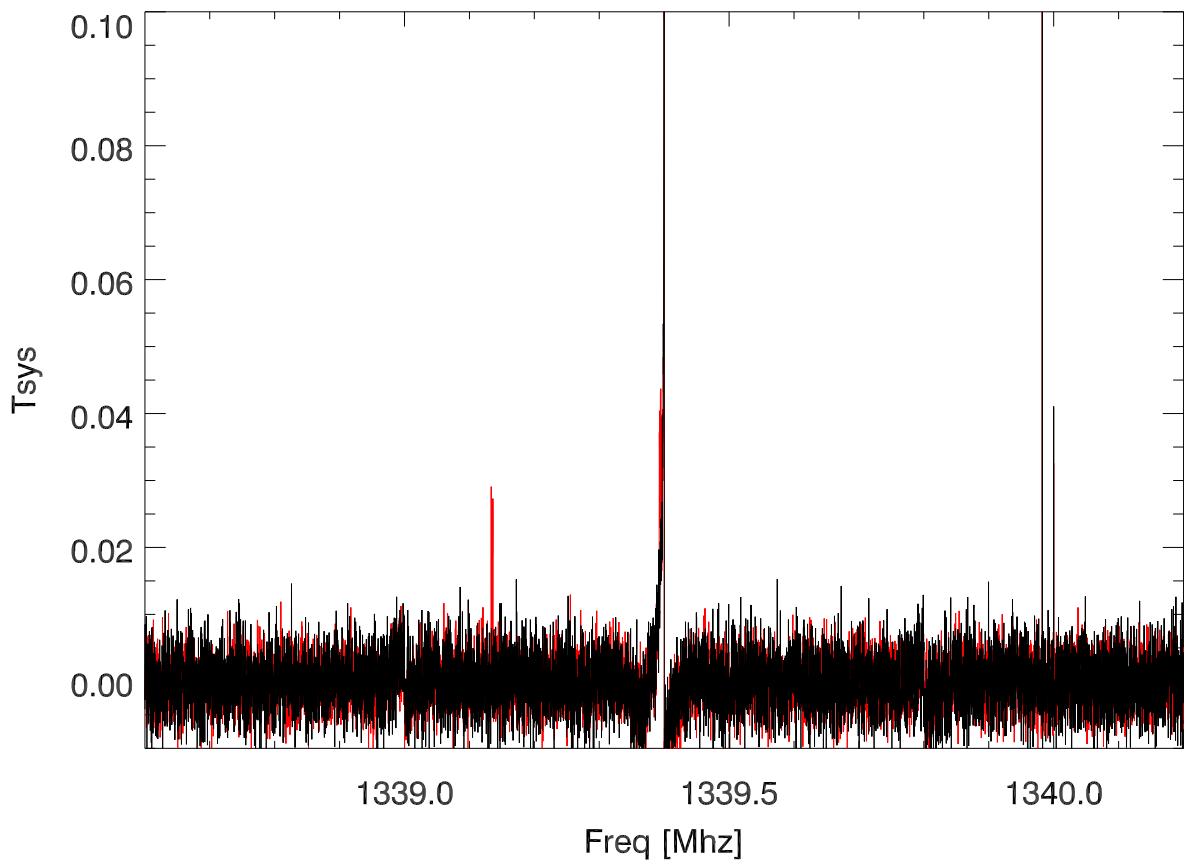

18may16 lbw globe Exhibit. Avg spectra cpu on,off

band2

blowup band1

blowup band2

18may16 VC globe. 1217.6307 Birdie vs time.

1339.3937 Birdie vs time.