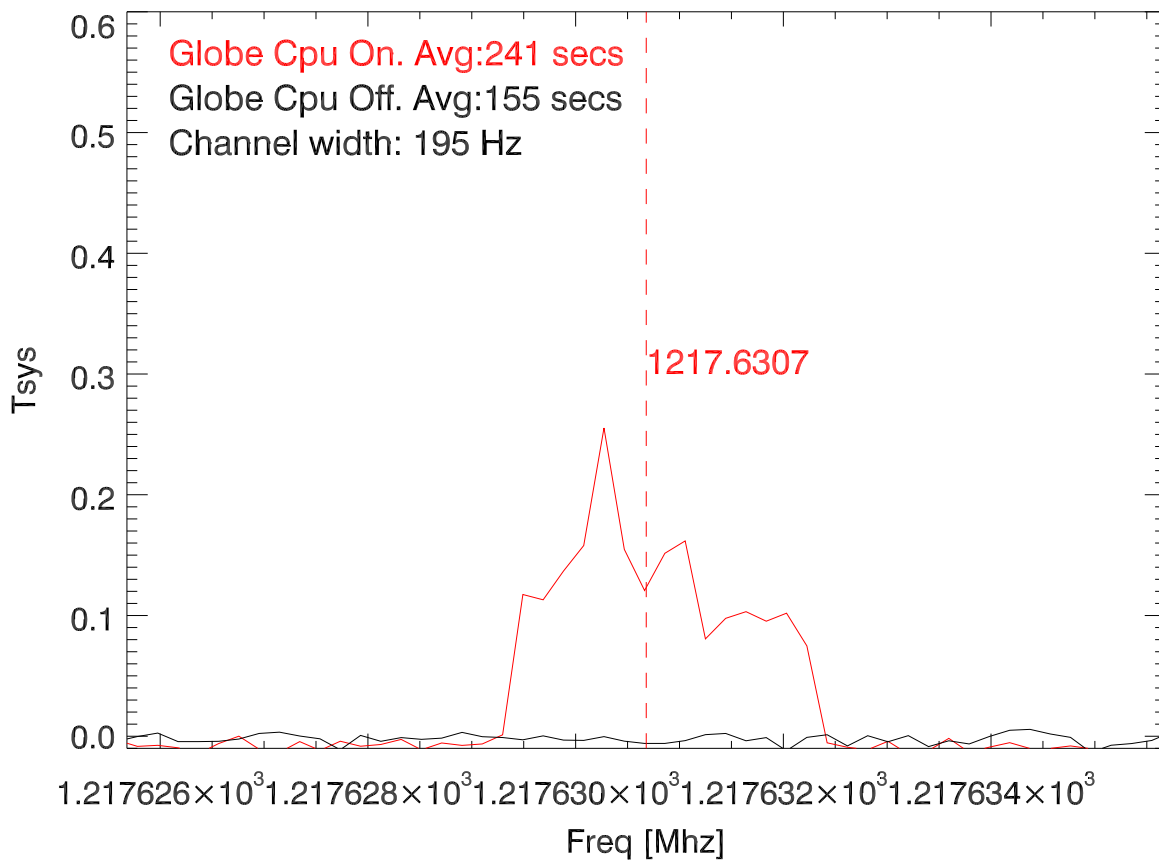

18may16 lbw globe Exhibit. Avg spectra cpu on,off

band2

blowup band1

blowup band2

18may16 VC globe. 1217.6307 Birdie vs time.

1339.3937 Birdie vs time.