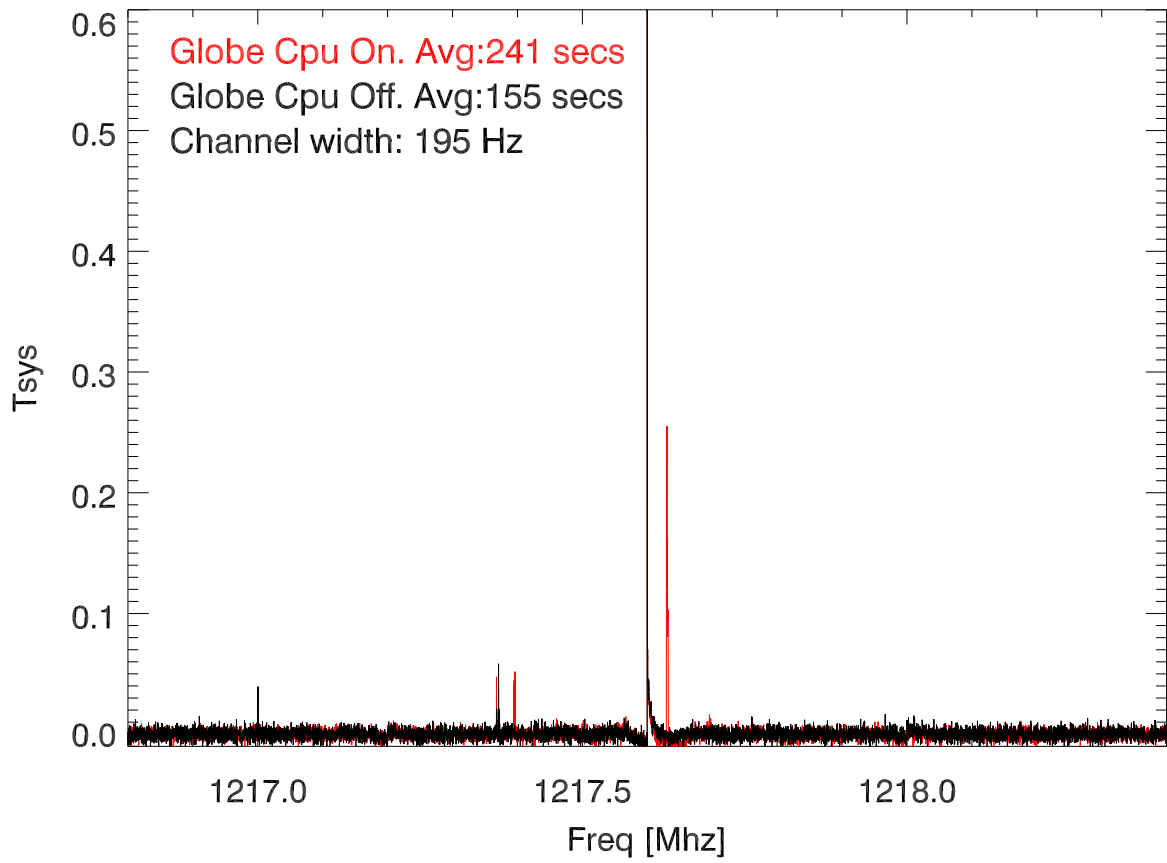

18may16 lbw globe Exhibit. Avg spectra cpu on,off

band2

blowup band1

blowup band2

18may16 VC globe. 1217.6307 Birdie vs time.

1339.3937 Birdie vs time.