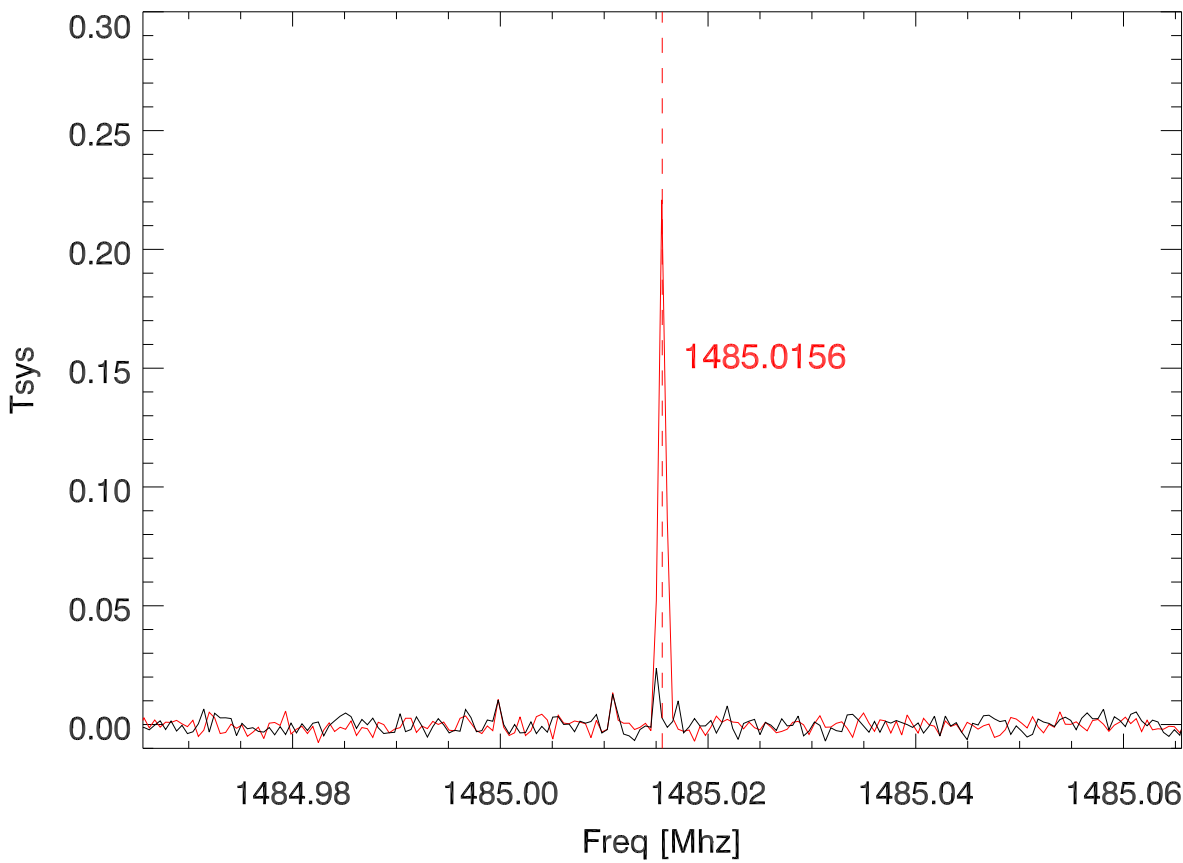

09may16 lbw atm radar Exhibit. Avg spectra cpu on,off

freq blowup about rfi

09may16 VC atm radar. 1485.0156 Birdie vs time.