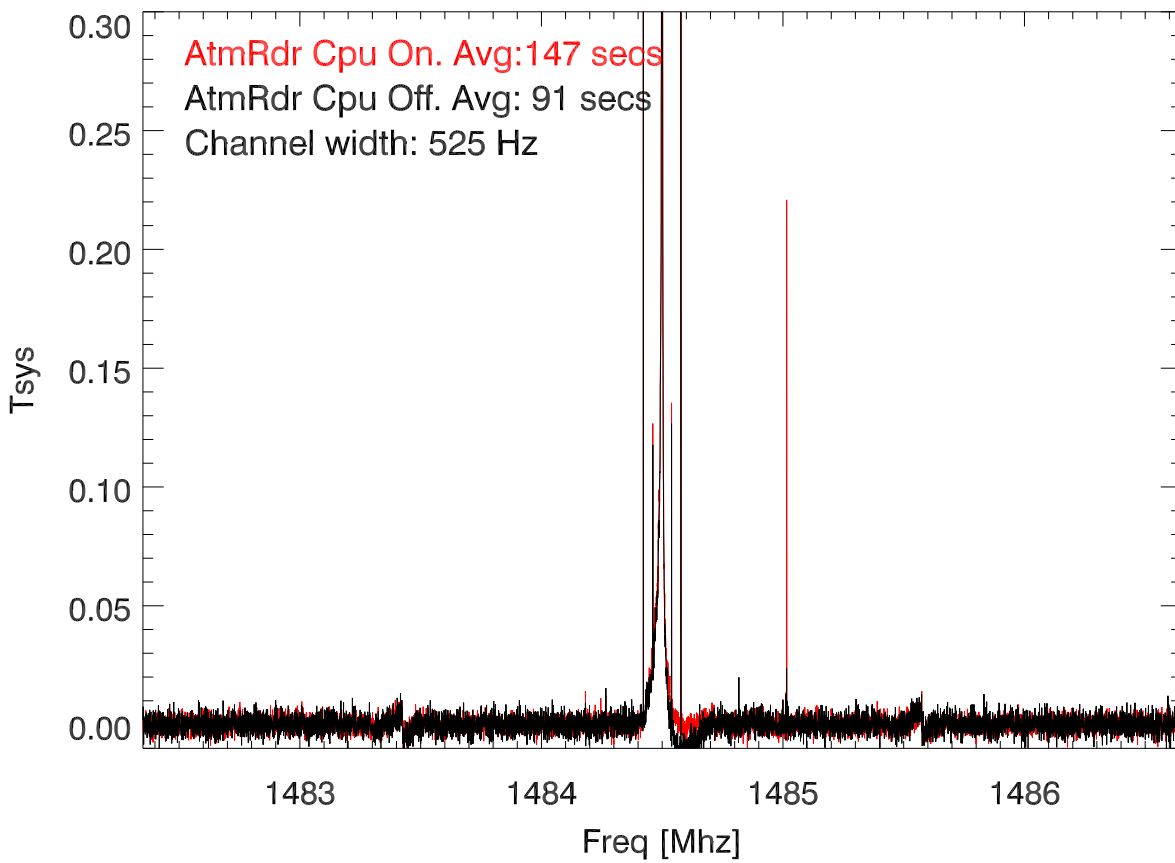

09may16 lbw atm radar Exhibit. Avg spectra cpu on,off

freq blowup about rfi

09may16 VC atm radar. 1485.0156 Birdie vs time.